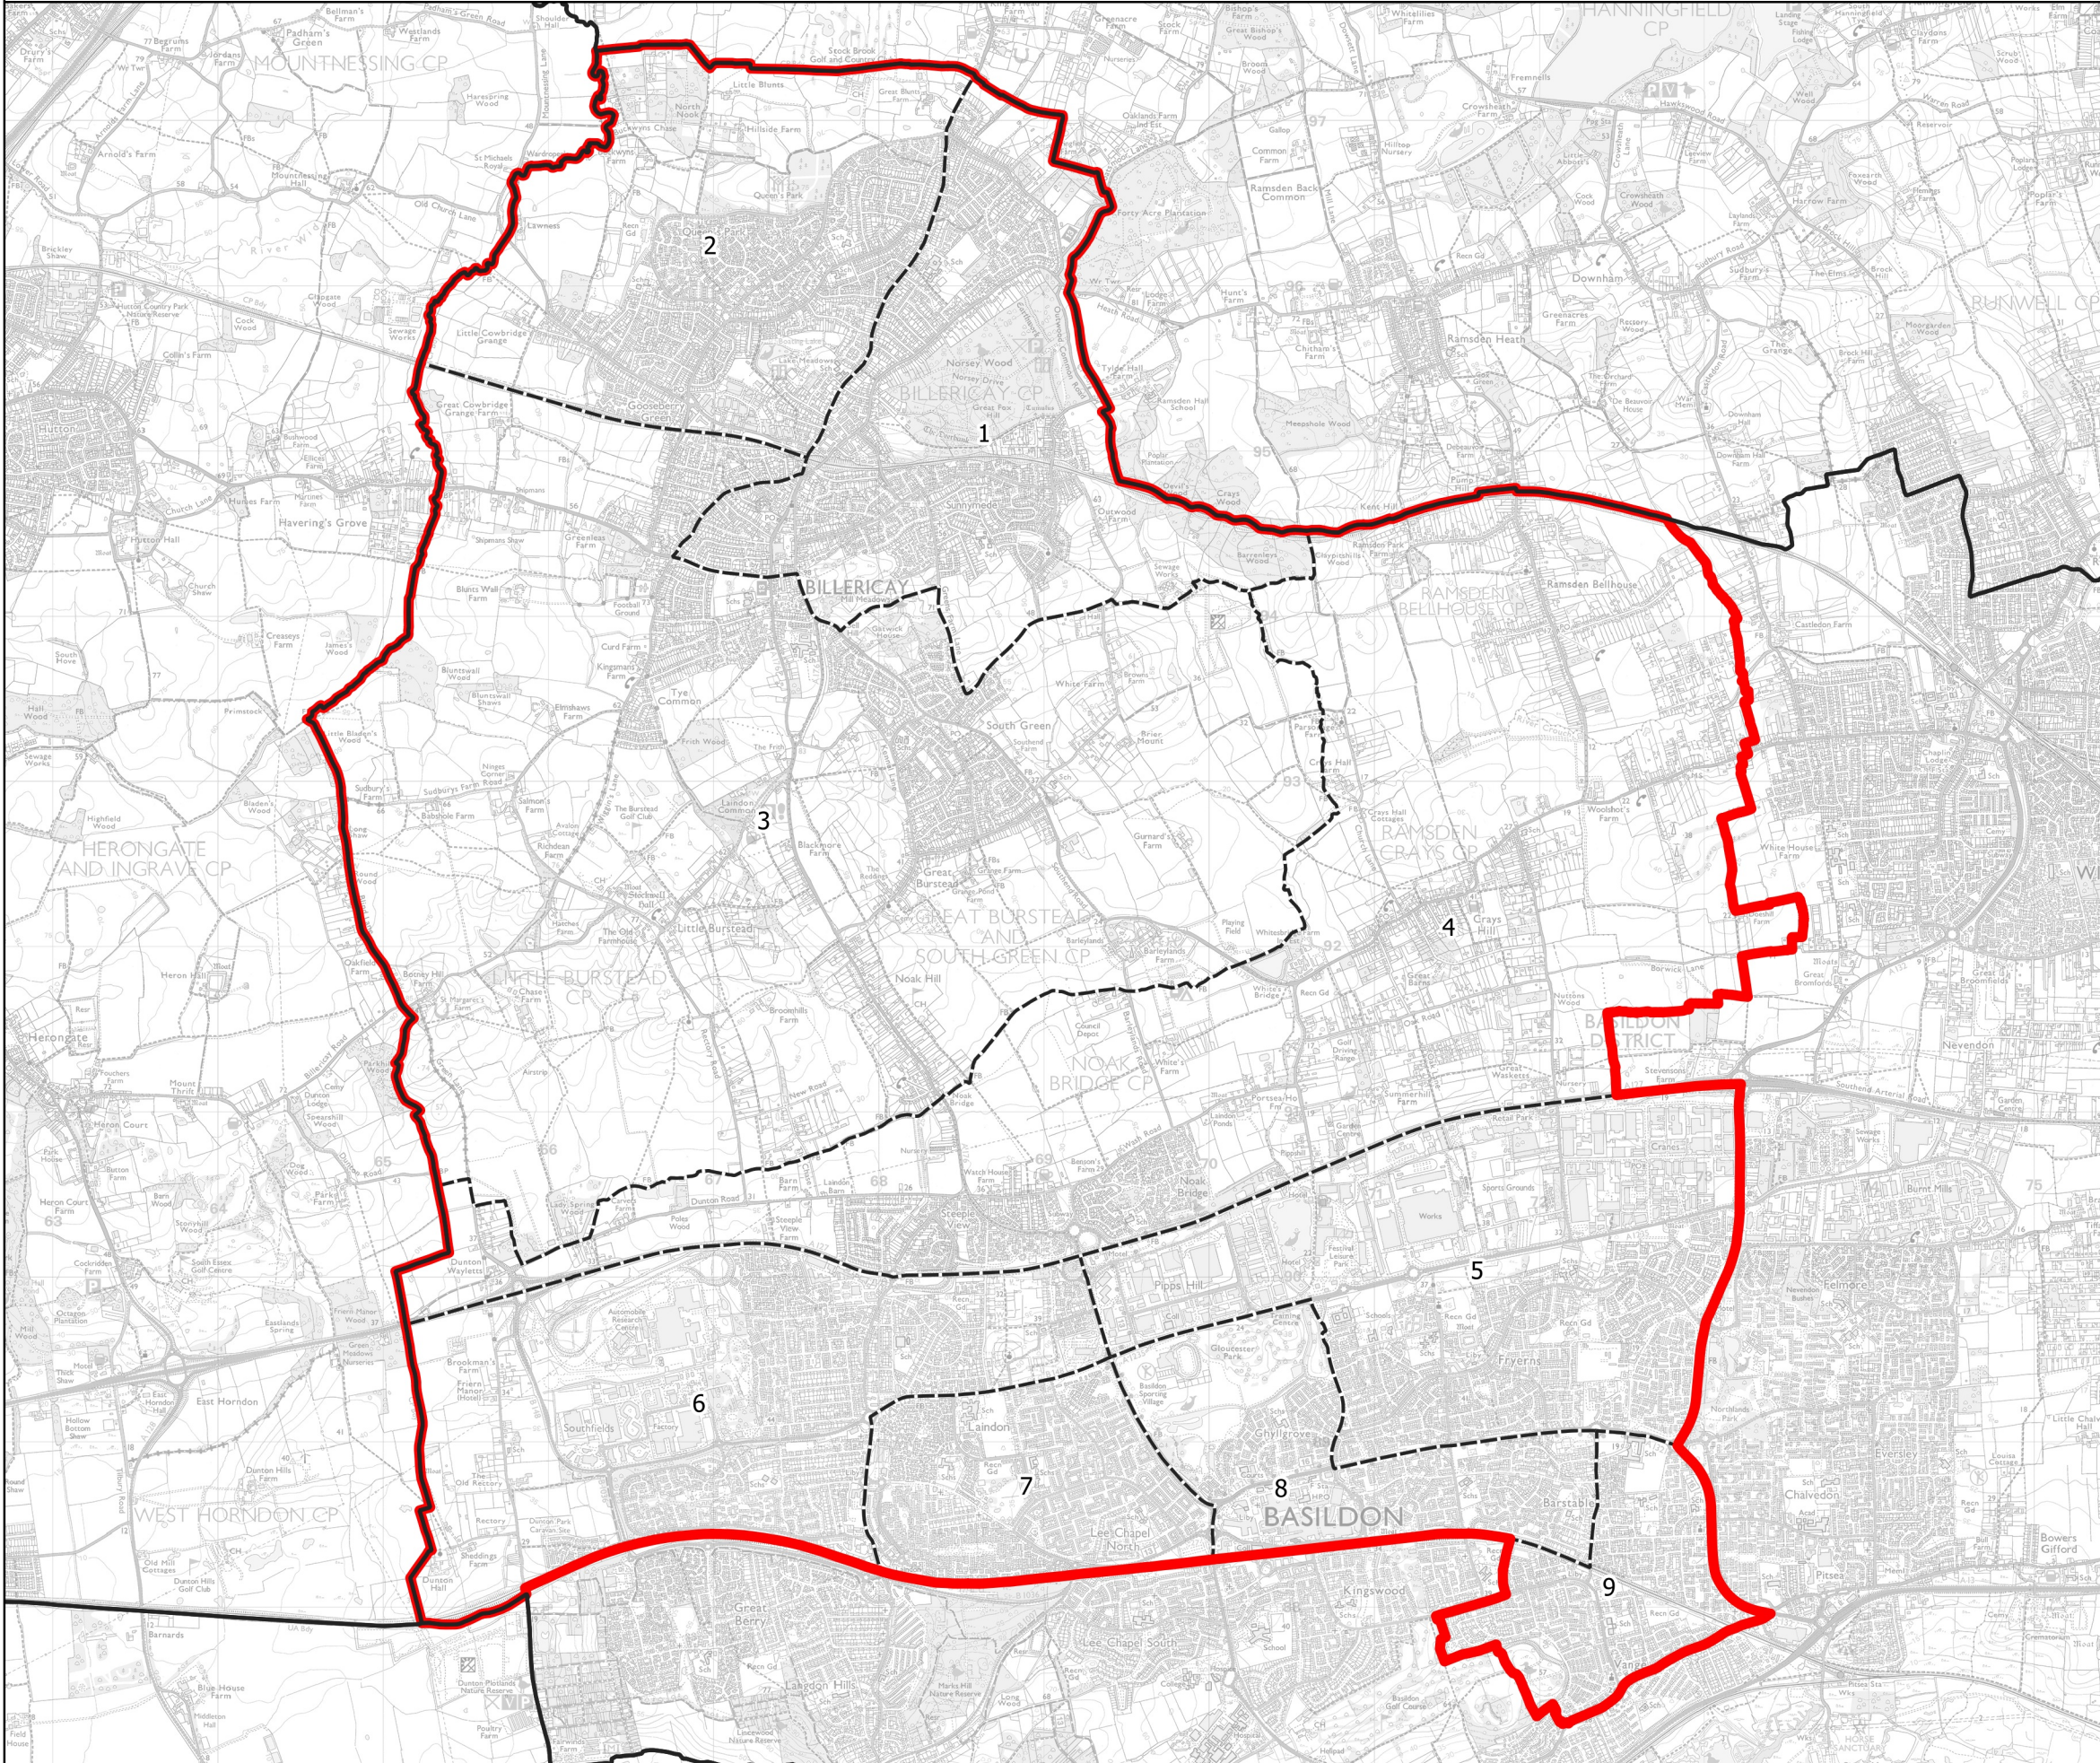

Boundary Commission for England - Initial Proposals for the Eastern Region

Basildon and Billericay Borough Constituency - Electorate 76,993

Wards:

- 1 Billericay East
- 2 Billericay West
- 3 Burstead
- 4 Crouch
- 5 Fryerns
- 6 Laindon Park
- 7 Lee Chapel North
- 8 St. Martin's
- 9 Vange

- Constituency
- Local Authorities
- Wards

0 0.6 1.2 km

© Crown copyright and database rights 2021 OS 100018289. You are permitted to use this data solely to enable you to respond to, or interact with, the organisation that provided you with the data. You are not permitted to copy, sub-license, distribute or sell any of this data to third parties in any form. Third party rights to enforce the terms of this licence shall be reserved to OS.