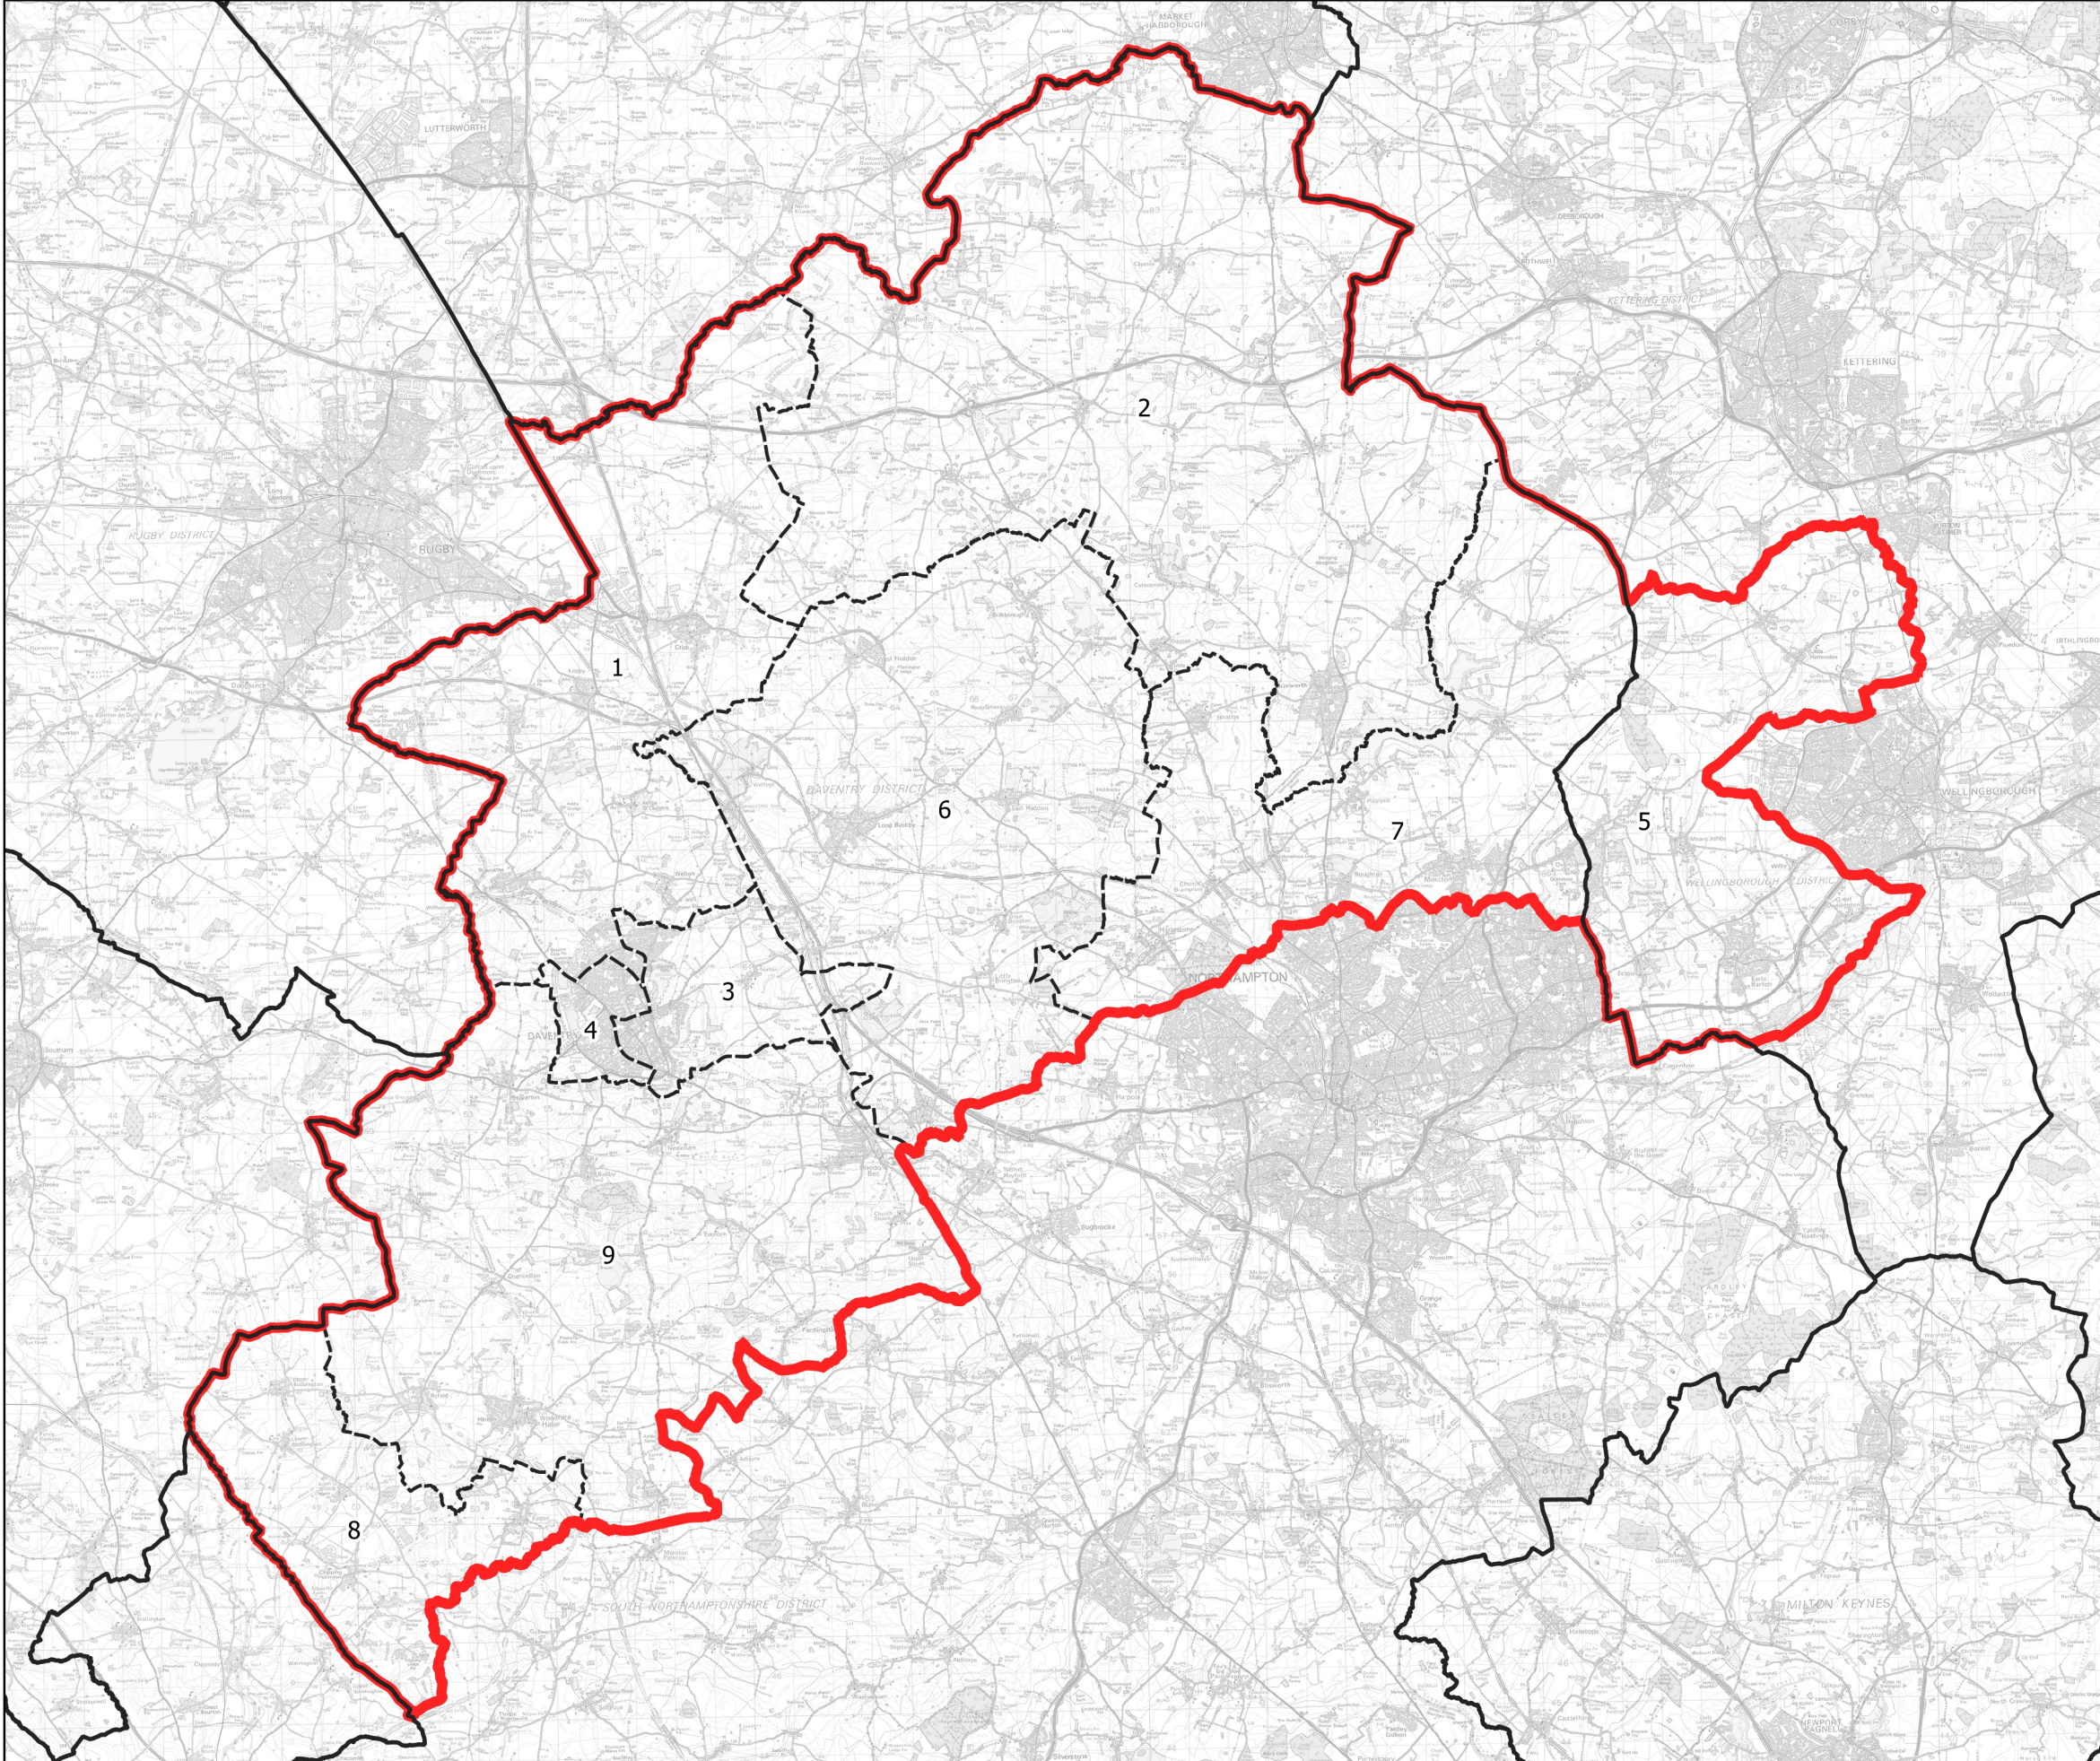

Boundary Commission for England - Initial Proposals for the East Midlands Region

Daventry County Constituency - Electorate 76,539

Wards:

- 1 Braunston and Crick
- 2 Brixworth
- 3 Daventry East
- 4 Daventry West
- 5 Earls Barton
- 6 Long Buckby
- 7 Moulton
- 8 Silverstone (Part)
- 9 Woodford and Weedon

 Constituency
 Local Authorities
 Wards

0 2 4 km 

© Crown copyright and database rights 2021 OS 100018289. You are permitted to use this data solely to enable you to respond to, or interact with, the organisation that provided you with the data. You are not permitted to copy, sub-license, distribute or sell any of this data to third parties in any form. Third party rights to enforce the terms of this licence shall be reserved to OS.

Daventry County Constituency