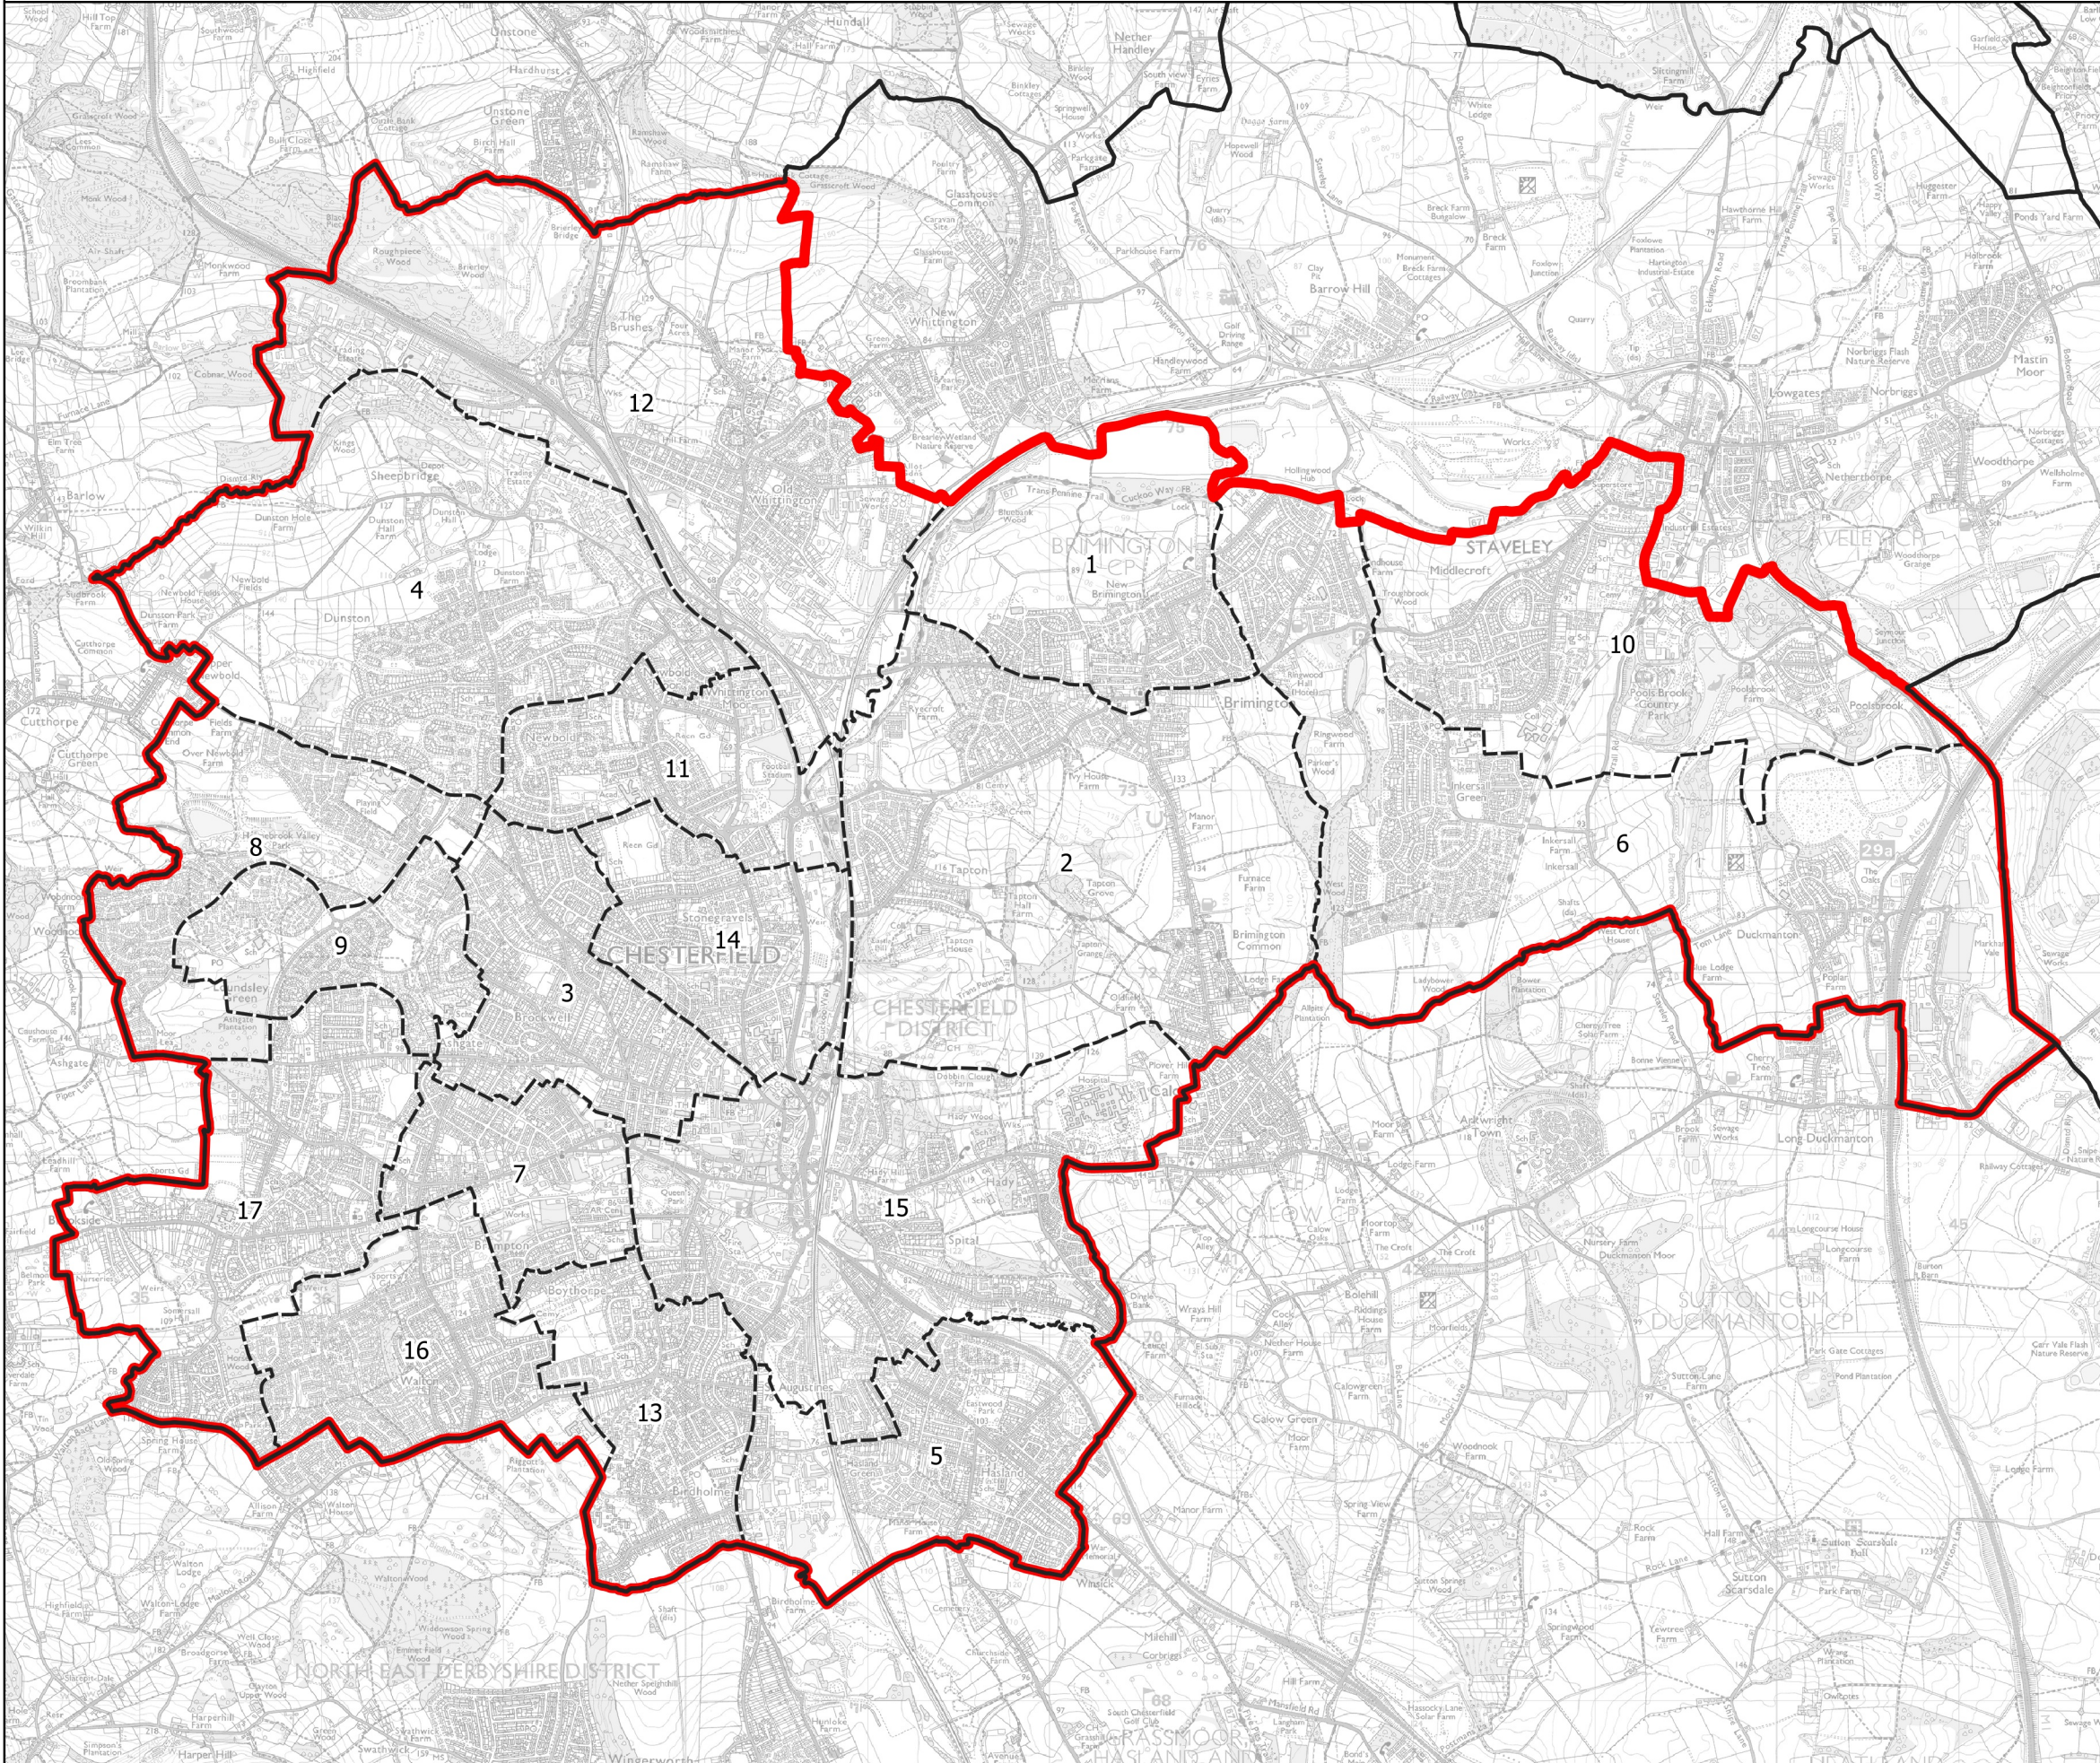

Boundary Commission for England - Initial Proposals for the East Midlands Region

Chesterfield Borough Constituency - Electorate 70,722

- Wards:
- 1 Brimington North
 - 2 Brimington South
 - 3 Brockwell
 - 4 Dunston
 - 5 Hasland
 - 6 Hollingwood and Inkersall
 - 7 Holmebrook
 - 8 Linacre
 - 9 Loundsley Green
 - 10 Middlecroft and Poolsbrook
 - 11 Moor
 - 12 Old Whittington
 - 13 Rother
 - 14 St. Helen's
 - 15 St. Leonard's
 - 16 Walton
 - 17 West