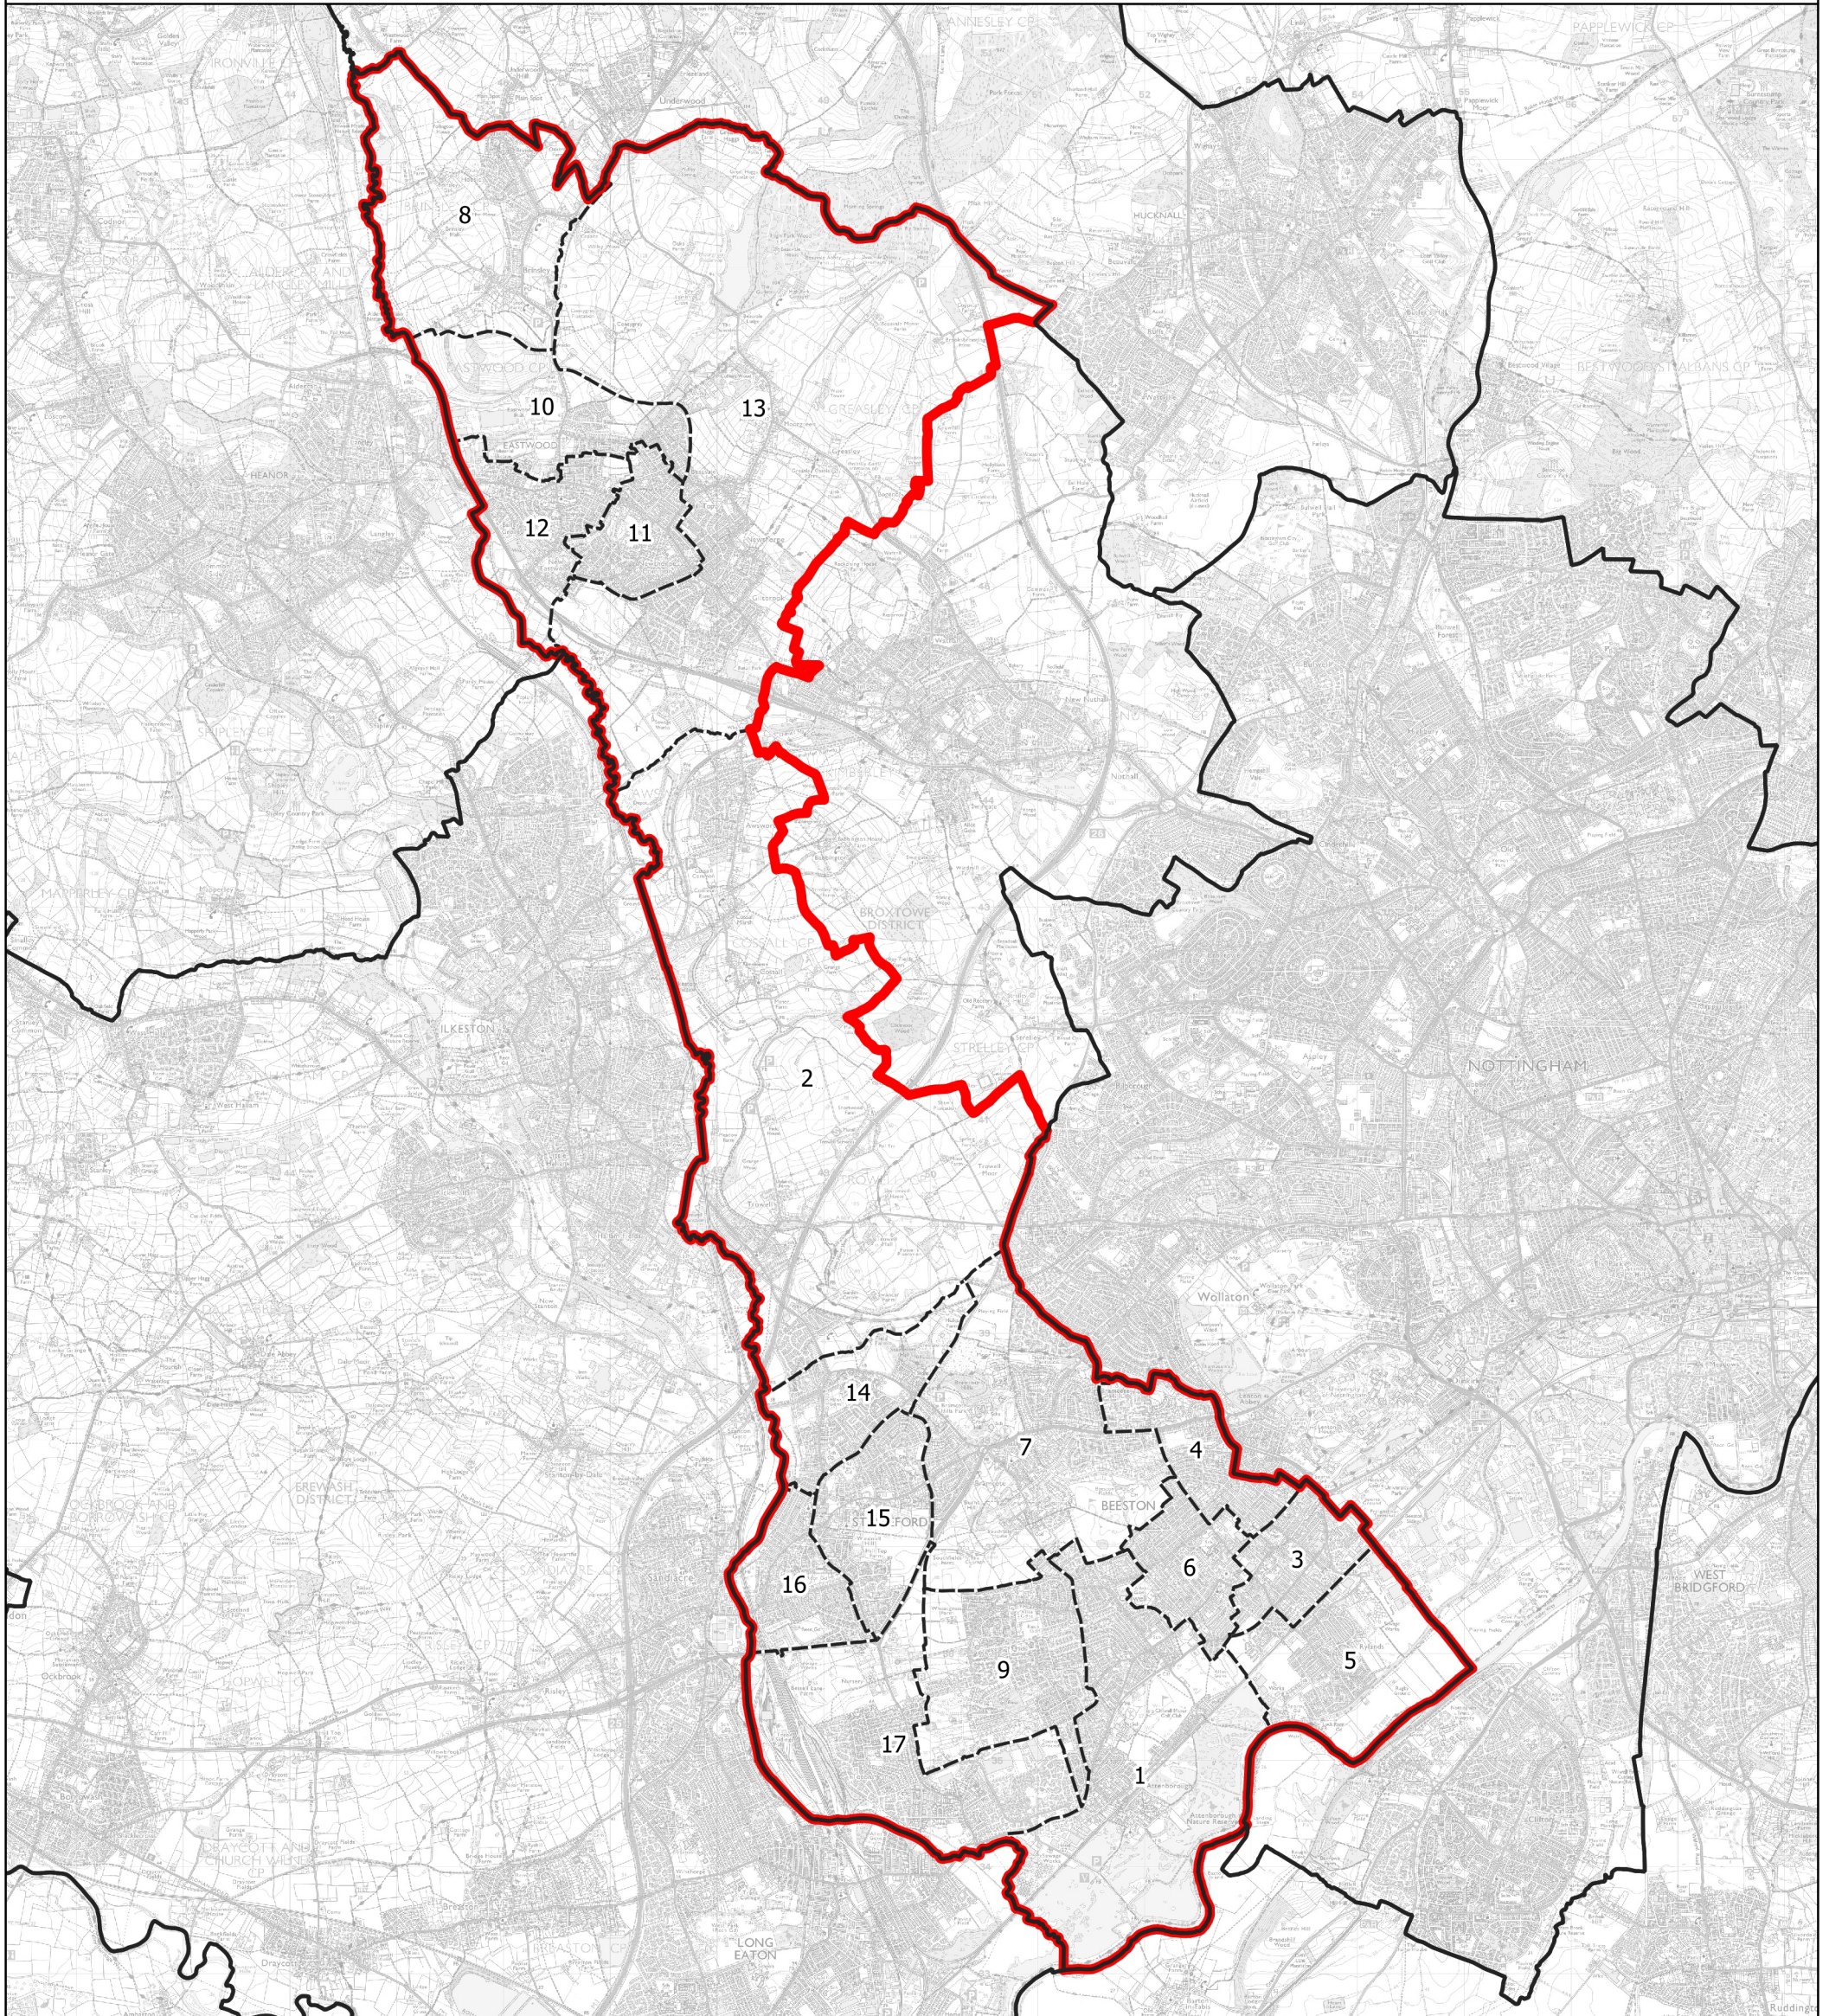

Boundary Commission for England - Initial Proposals for the East Midlands Region

Broxtowe County Constituency - Electorate 72,461

Wards:

- | | | |
|--------------------------------|------------------------|-----------------------------|
| 1 Attenborough & Chilwell East | 6 Beeston West | 13 Greasley |
| 2 Awworth, Cossall & Trowell | 7 Bramcote | 14 Stapleford North |
| 3 Beeston Central | 8 Brinsley | 15 Stapleford South East |
| 4 Beeston North | 9 Chilwell West | 16 Stapleford South West |
| 5 Beeston Rylands | 10 Eastwood Hall | 17 Toton & Chilwell Meadows |
| | 11 Eastwood Hilltop | |
| | 12 Eastwood St. Mary's | |

-  Constituency
-  Local Authorities
-  Wards

© Crown copyright and database rights 2021 OS 100018289. You are permitted to use this data solely to enable you to respond to, or interact with, the organisation that provided you with the data. You are not permitted to copy, sub-licence, distribute or sell any of this data to third parties in any form. Third party rights to enforce the terms of this licence shall be reserved to OS.

Broxtowe County Constituency