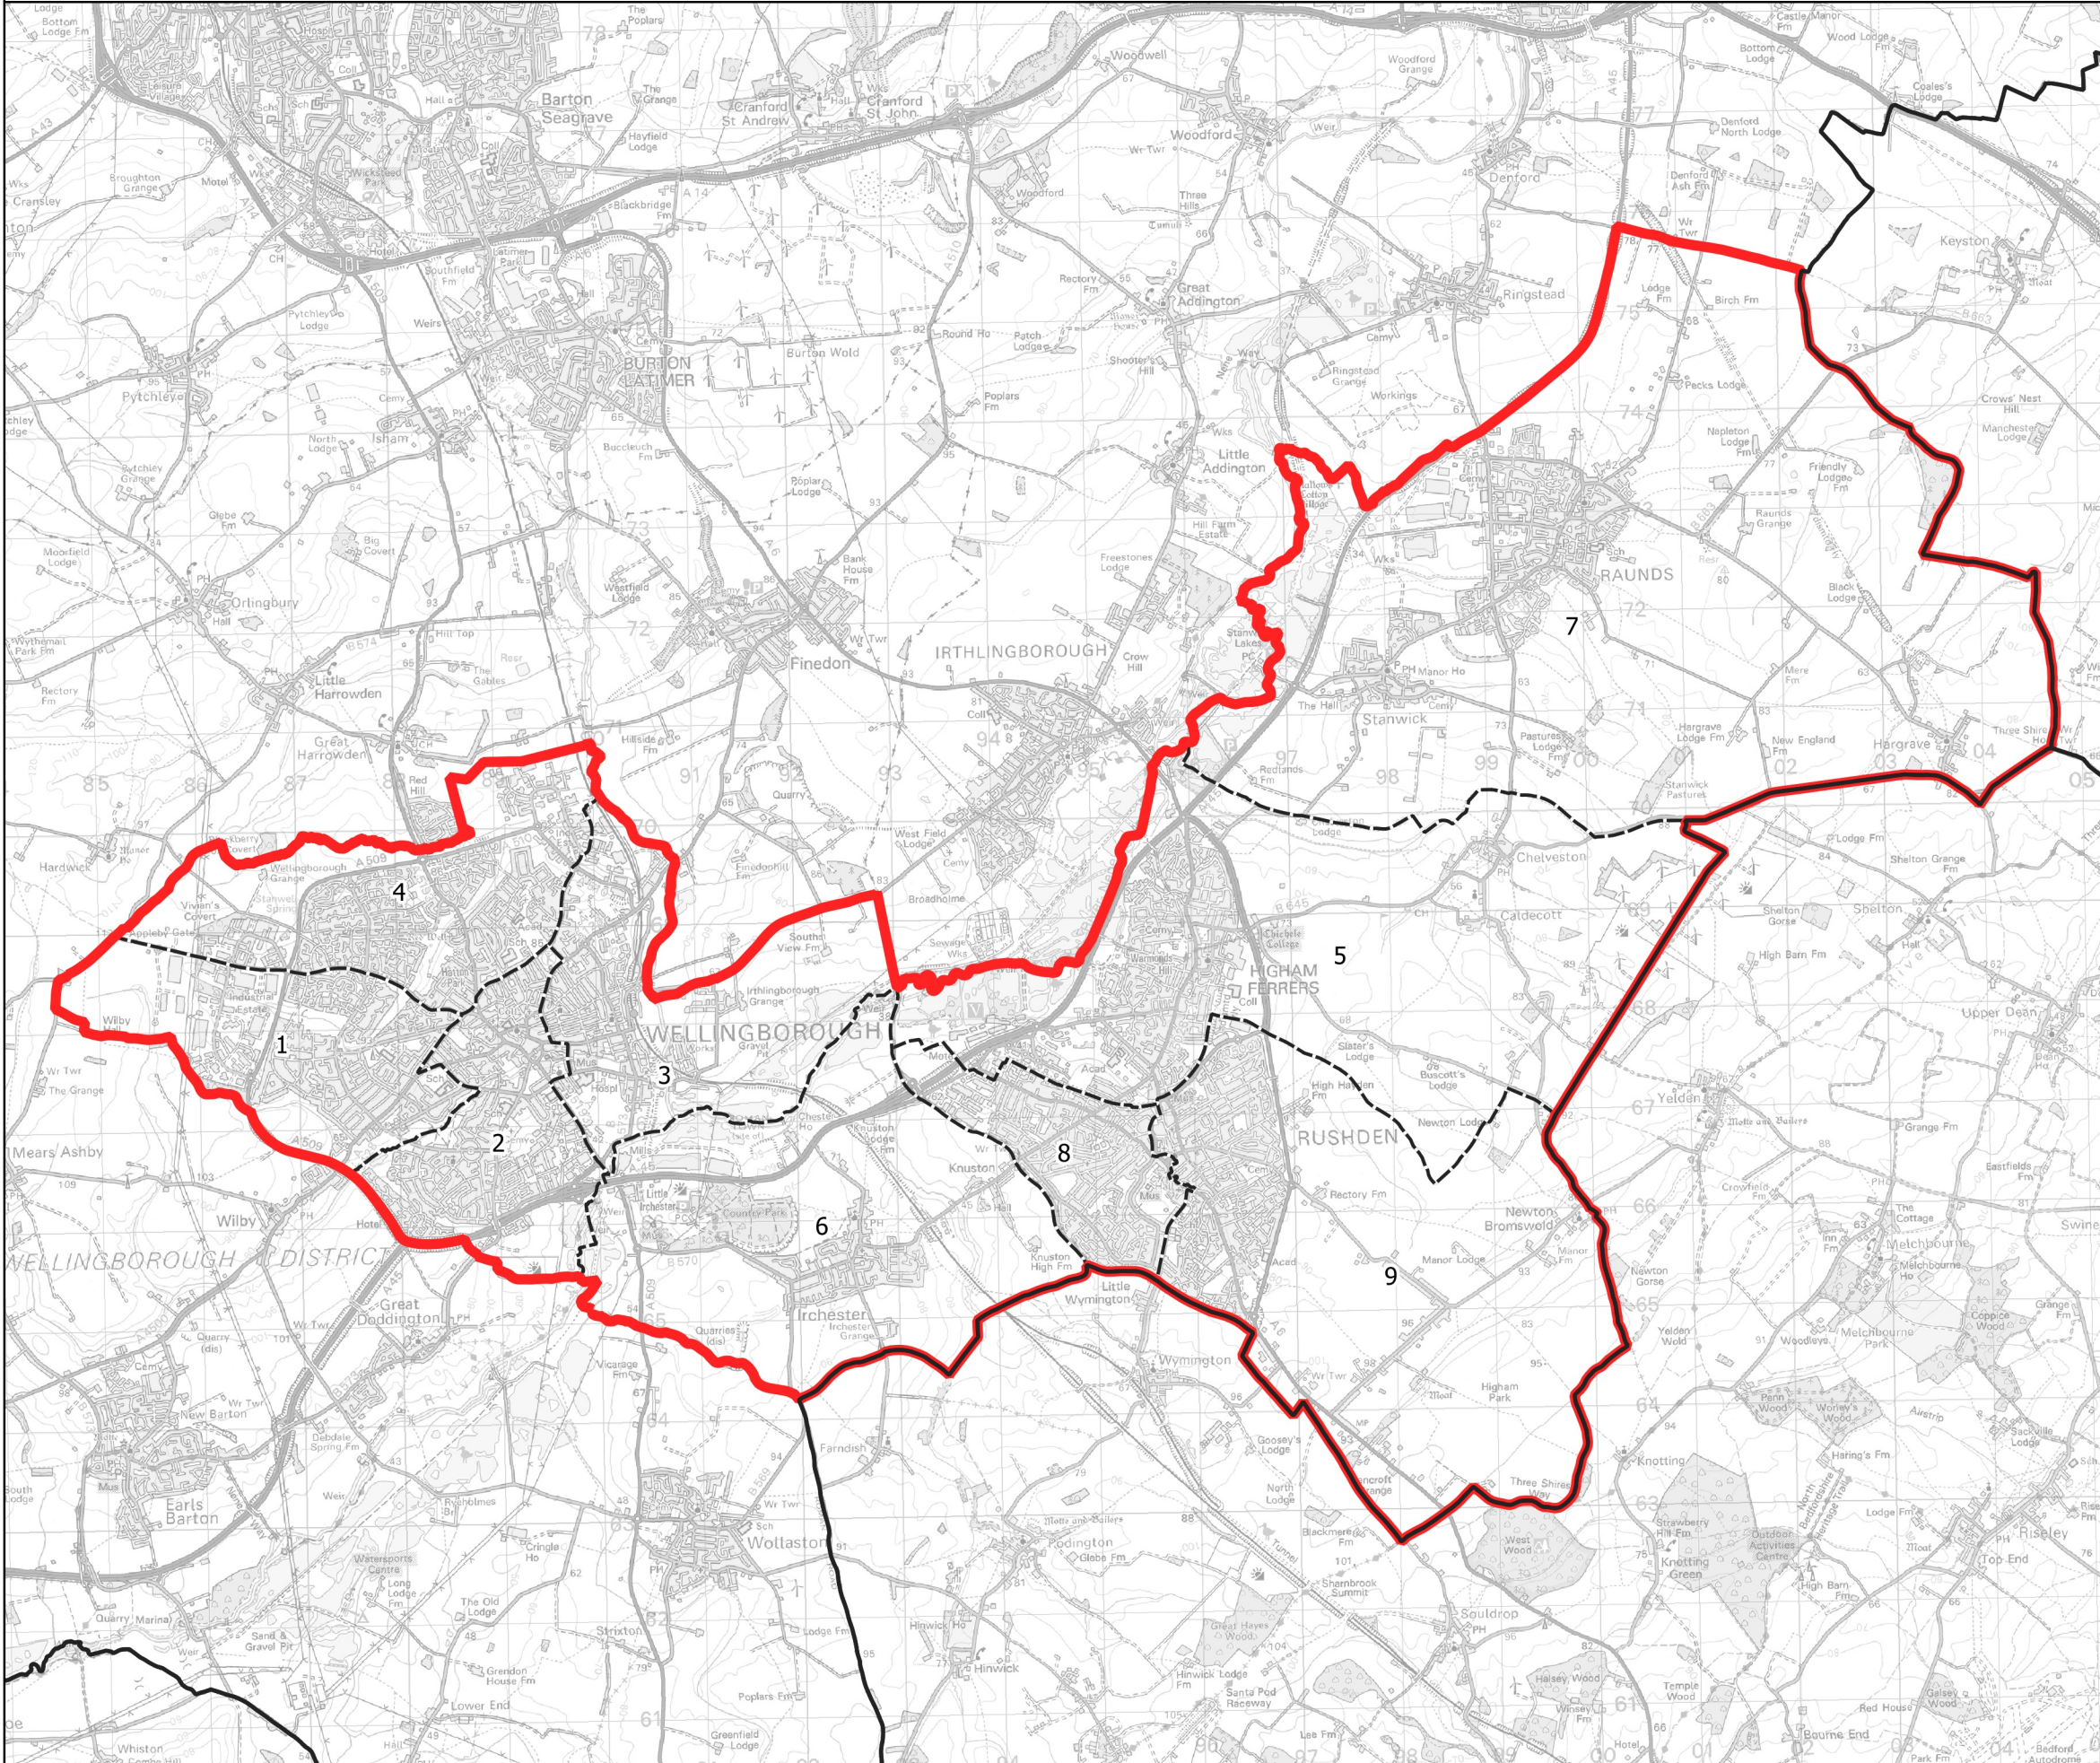

Boundary Commission for England - Initial Proposals for the East Midlands Region

Wellingborough and Raunds County Constituency - Electorate 76,520

- Wards:
- 1 Brickhill and Queensway
 - 2 Croyland and Swanspool
 - 3 Finedon (Part)
 - 4 Hatton Park
 - 5 Higham Ferrers
 - 6 Irchester (Part)
 - 7 Raunds
 - 8 Rushden Pemberton West
 - 9 Rushden South

Wellingborough and Raunds County Constituency