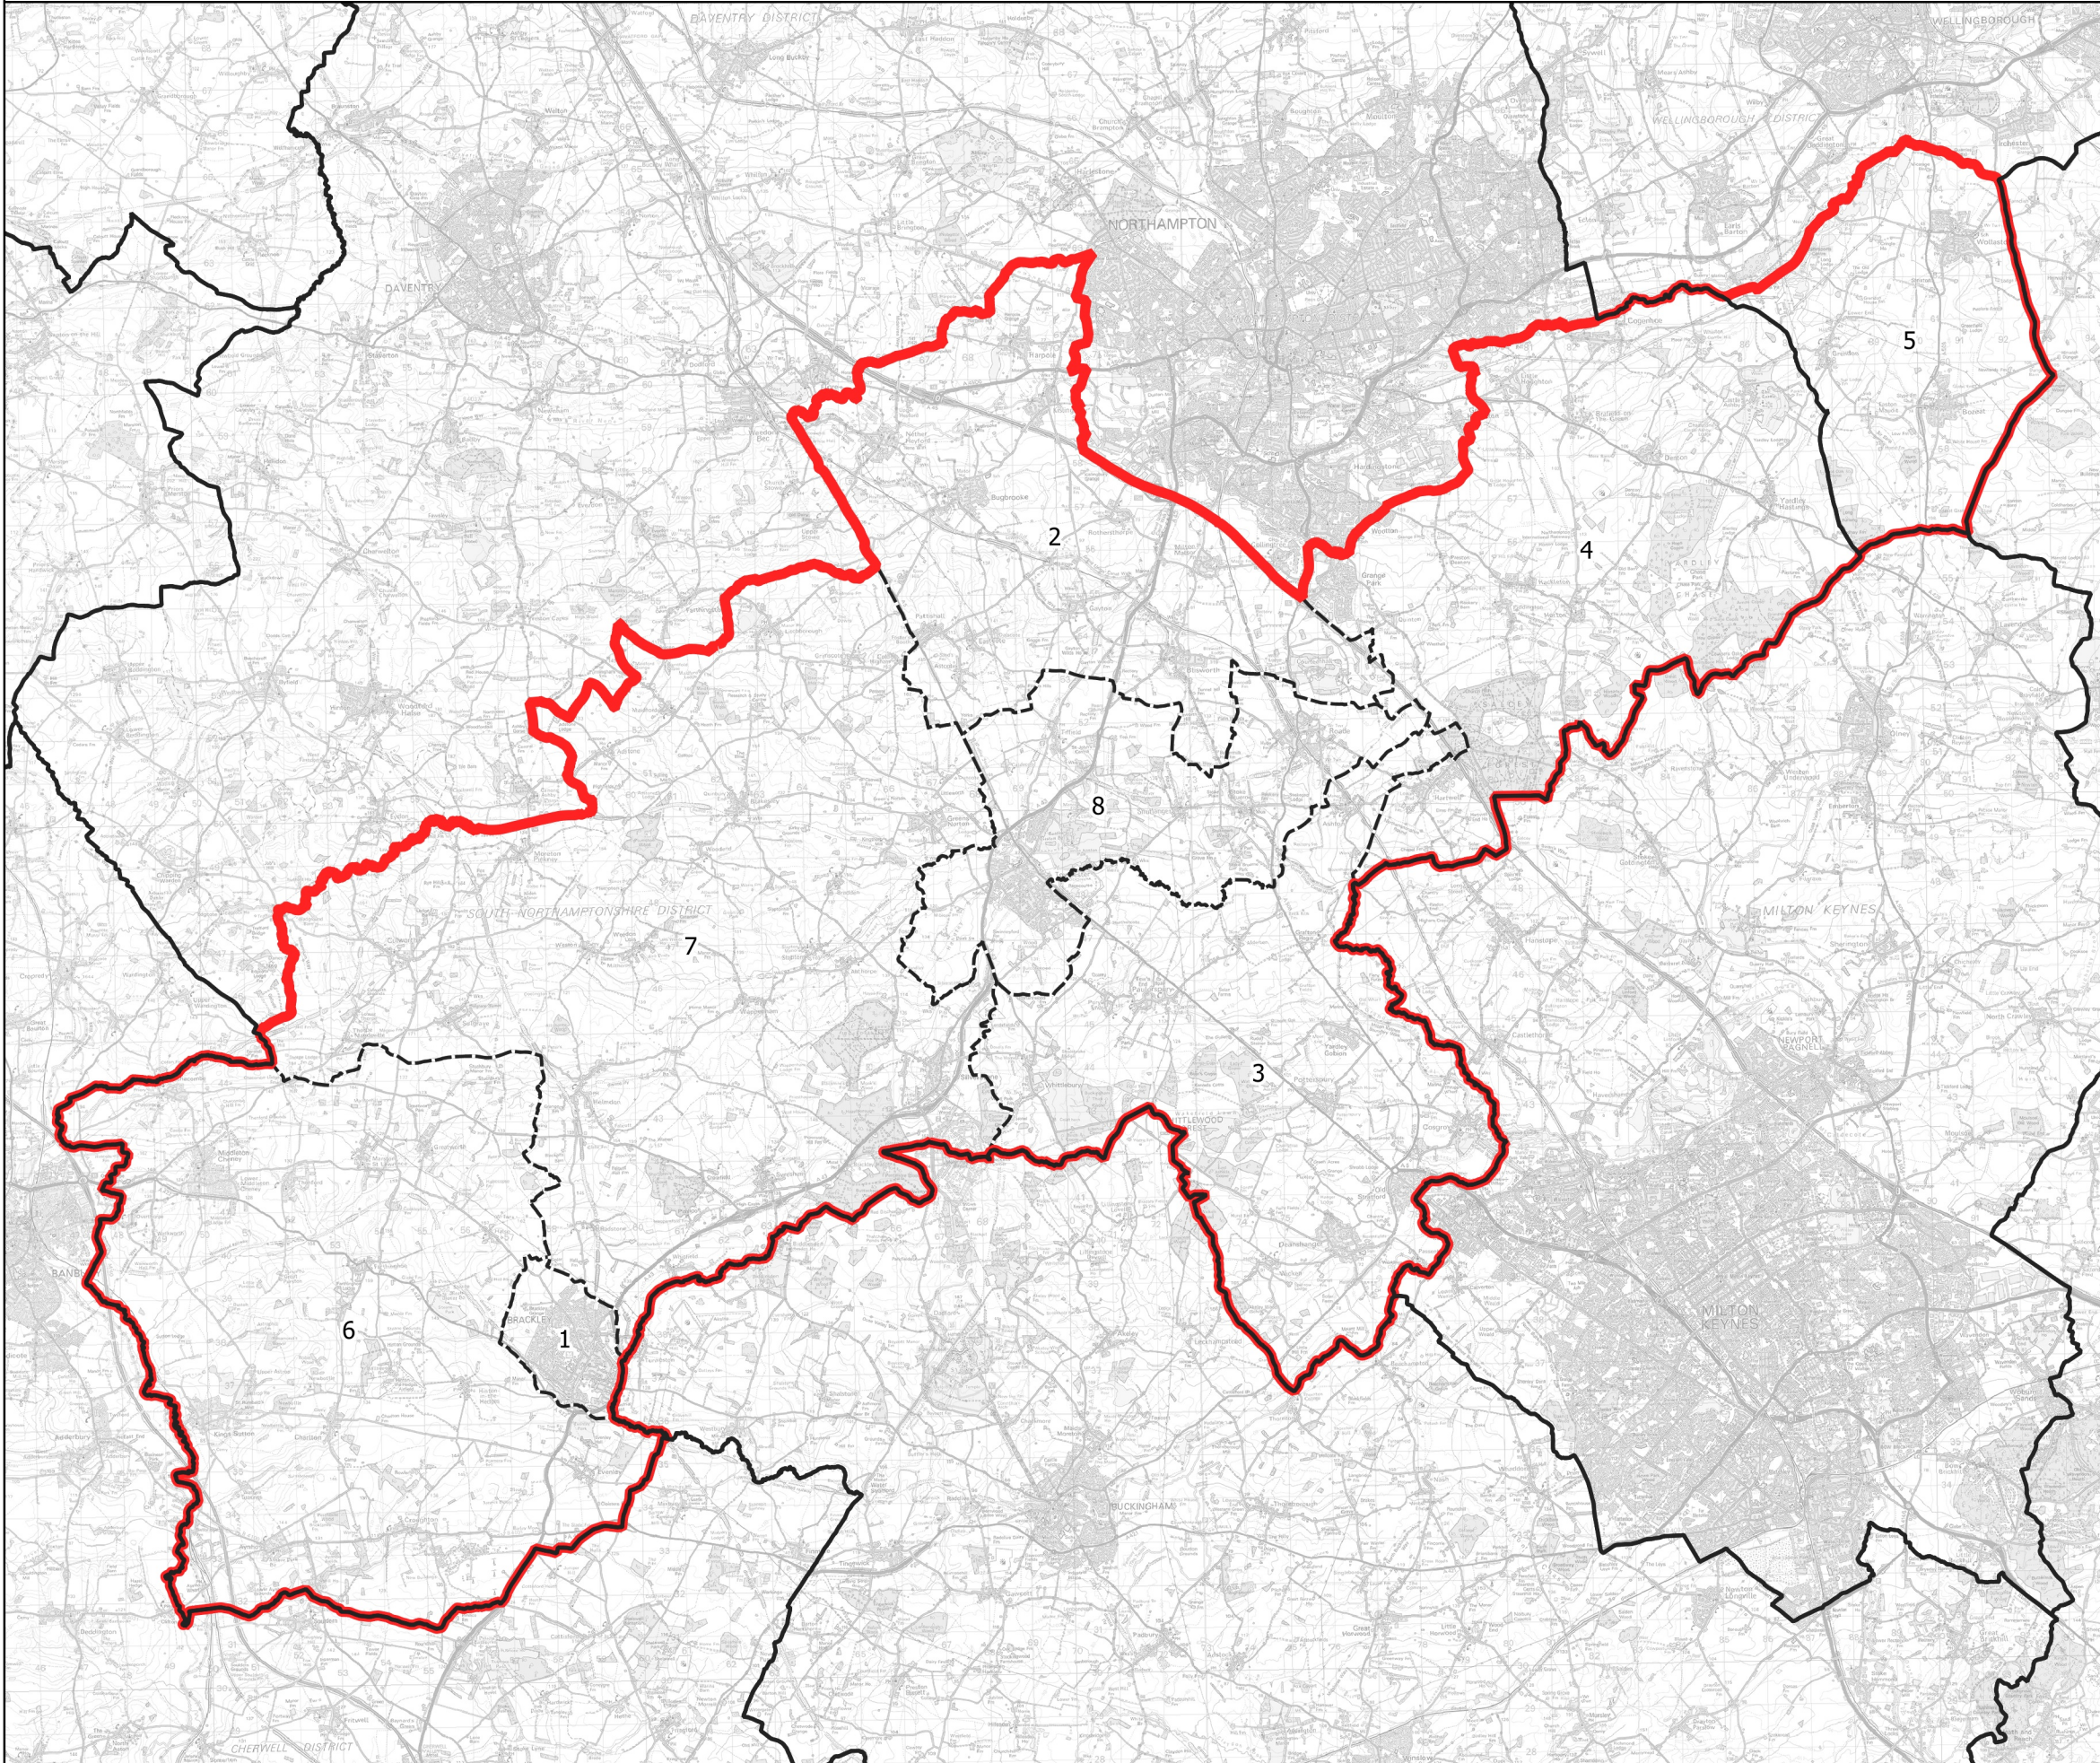

Boundary Commission for England - Initial Proposals for the East Midlands Region

South Northamptonshire County Constituency - Electorate 76,555

Wards:

- 1 Brackley
- 2 Bugbrooke
- 3 Deanshanger
- 4 Hackleton and Grange Park
- 5 Irchester (Part)
- 6 Middleton Cheney
- 7 Silverstone (Part)
- 8 Towcester and Road

Constituency
 Local Authorities
 Wards

0 2 4 km

© Crown copyright and database rights 2021 OS 100018289. You are permitted to use this data solely to enable you to respond to, or interact with, the organisation that provided you with the data. You are not permitted to copy, sub-license, distribute or sell any of this data to third parties in any form. Third party rights to enforce the terms of this licence shall be reserved to OS.

South Northamptonshire County Constituency