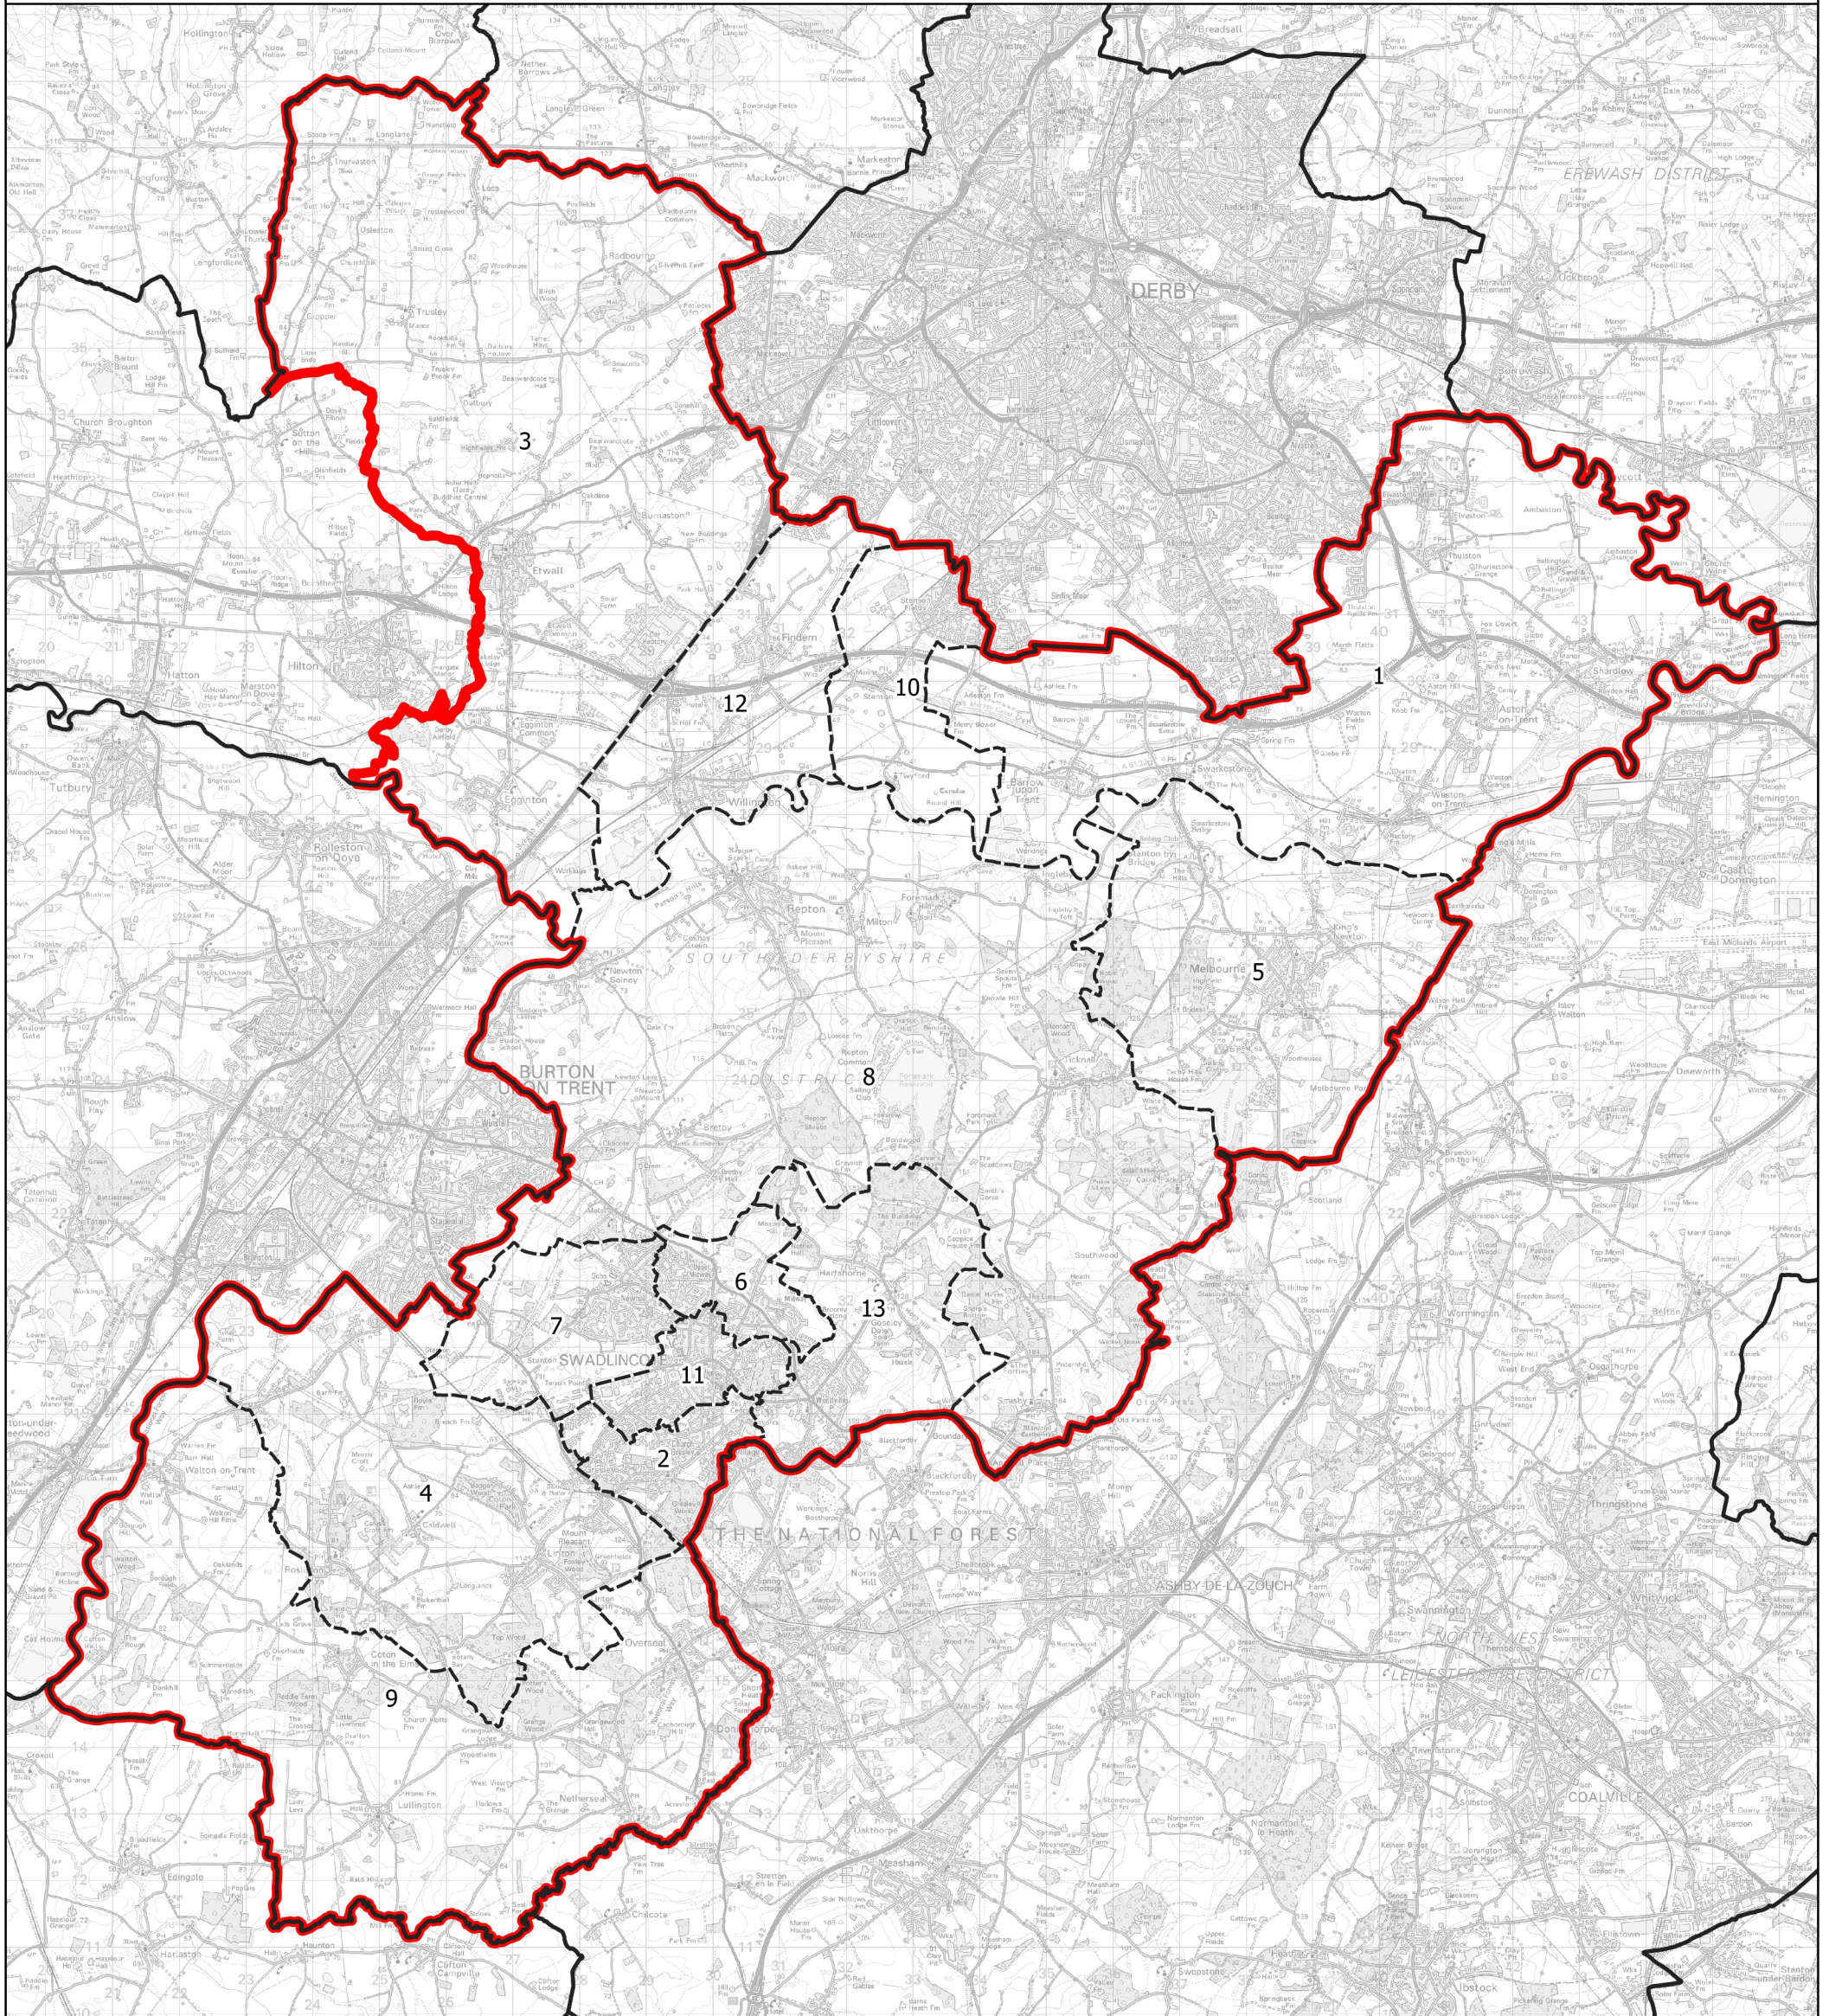

Boundary Commission for England - Initial Proposals for the East Midlands Region

South Derbyshire County Constituency - Electorate 71,202

Wards:

- | | |
|-----------------------|---------------------------|
| 1 Aston | 8 Repton |
| 2 Church Gresley | 9 Seales |
| 3 Etwell | 10 Stenson |
| 4 Linton | 11 Swadlincote |
| 5 Melbourne | 12 Willington and Findern |
| 6 Midway | 13 Woodville |
| 7 Newhall and Stanton | |

- Constituency
- Local Authorities
- Wards

0 1 2 km

© Crown copyright and database rights 2021 OS 100018289. You are permitted to use this data solely to enable you to respond to, or interact with, the organisation that provided you with the data. You are not permitted to copy, sub-licence, distribute or sell any of this data to third parties in any form. Third party rights to enforce the terms of this licence shall be reserved to OS.

South Derbyshire County Constituency