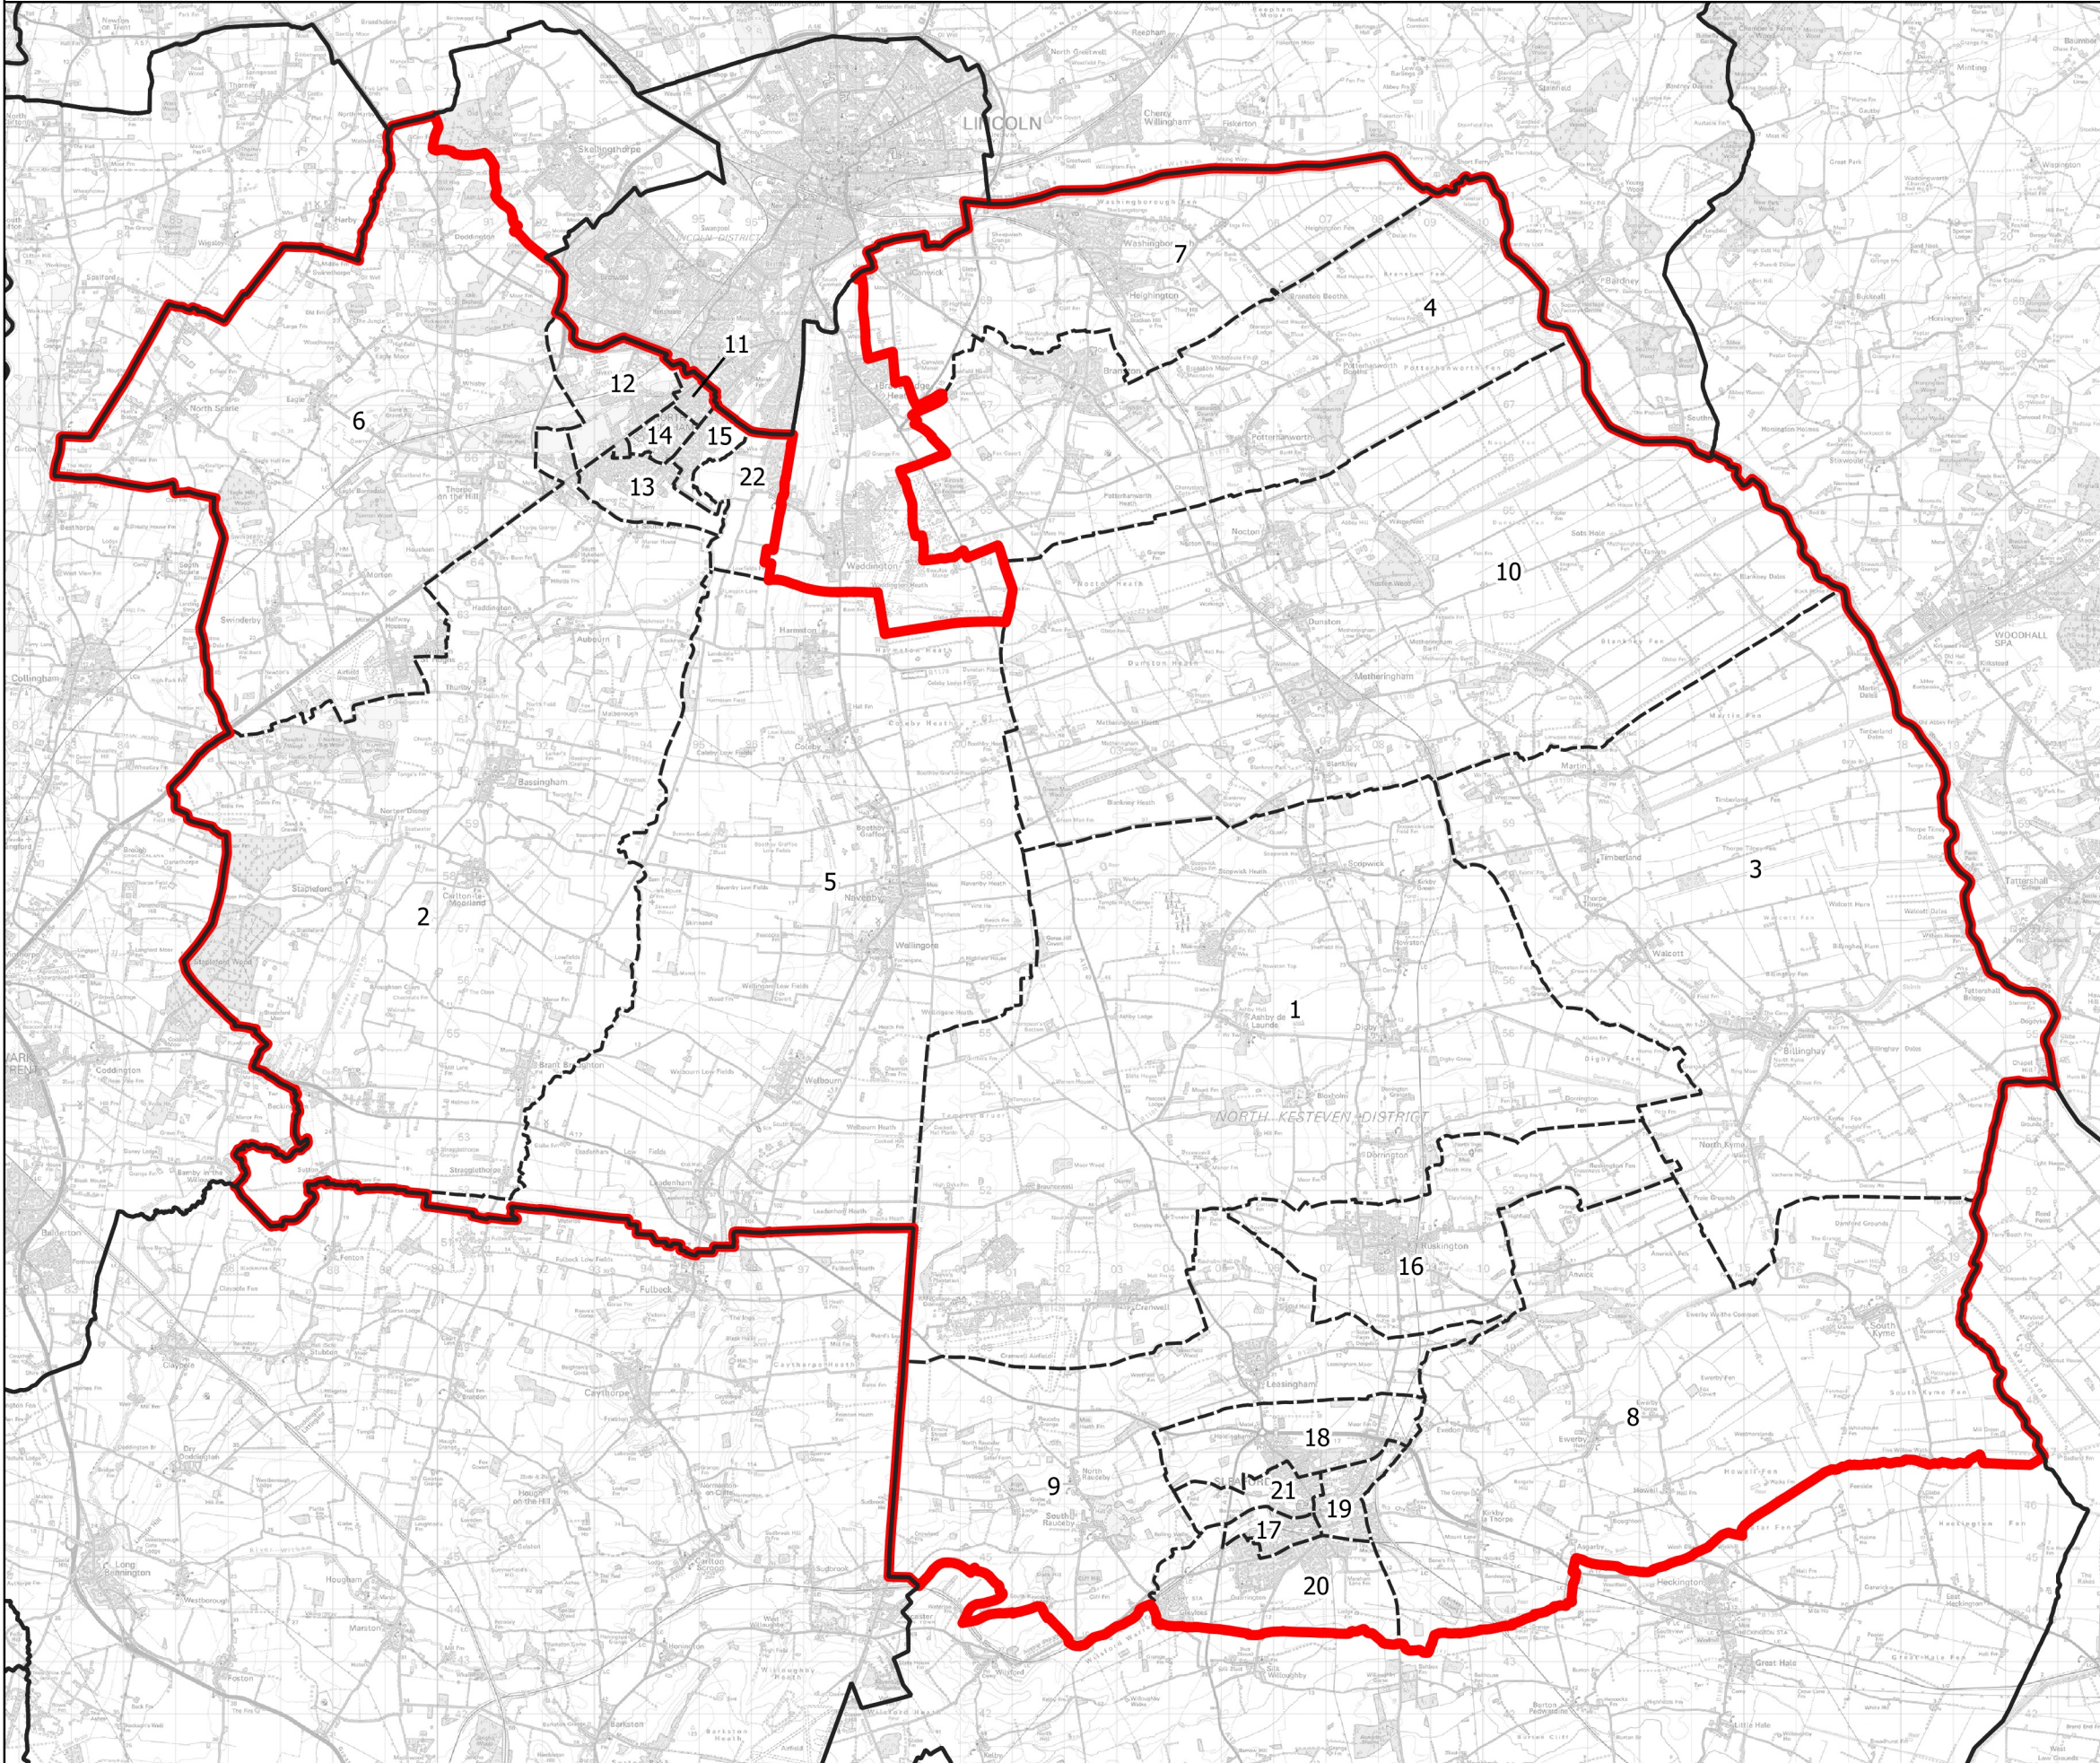

Boundary Commission for England - Initial Proposals for the East Midlands Region

Sleaford and North Hykeham County Constituency - Electorate 73,380

- Wards:
- 1 Ashby de la Launde and Cranwell
 - 2 Basingham and Brant Broughton
 - 3 Billingham, Martin and North Kyme
 - 4 Branston
 - 5 Cliff Villages
 - 6 Eagle, Swinderby and Witham St. Hughs
 - 7 Heighington and Washingborough
 - 8 Kirkby la Thorpe and South Kyme
 - 9 Leasingham and Rauceby
 - 10 Metheringham
 - 11 North Hykeham Forum
 - 12 North Hykeham Memorial
 - 13 North Hykeham Mill
 - 14 North Hykeham Moor
 - 15 North Hykeham Witham
 - 16 Ruskington
 - 17 Sleaford Castle
 - 18 Sleaford Holdingham
 - 19 Sleaford Navigation
 - 20 Sleaford Quarrington and Mareham
 - 21 Sleaford Westholme
 - 22 Waddington West

- Constituency
- Local Authorities
- Wards

© Crown copyright and database rights 2021 OS 100018289. You are permitted to use this data solely to enable you to respond to, or interact with, the organisation that provided you with the data. You are not permitted to copy, sub-license, distribute or sell any of this data to third parties in any form. Third party rights to enforce the terms of this licence shall be reserved to OS.

Sleaford and North Hykeham County Constituency