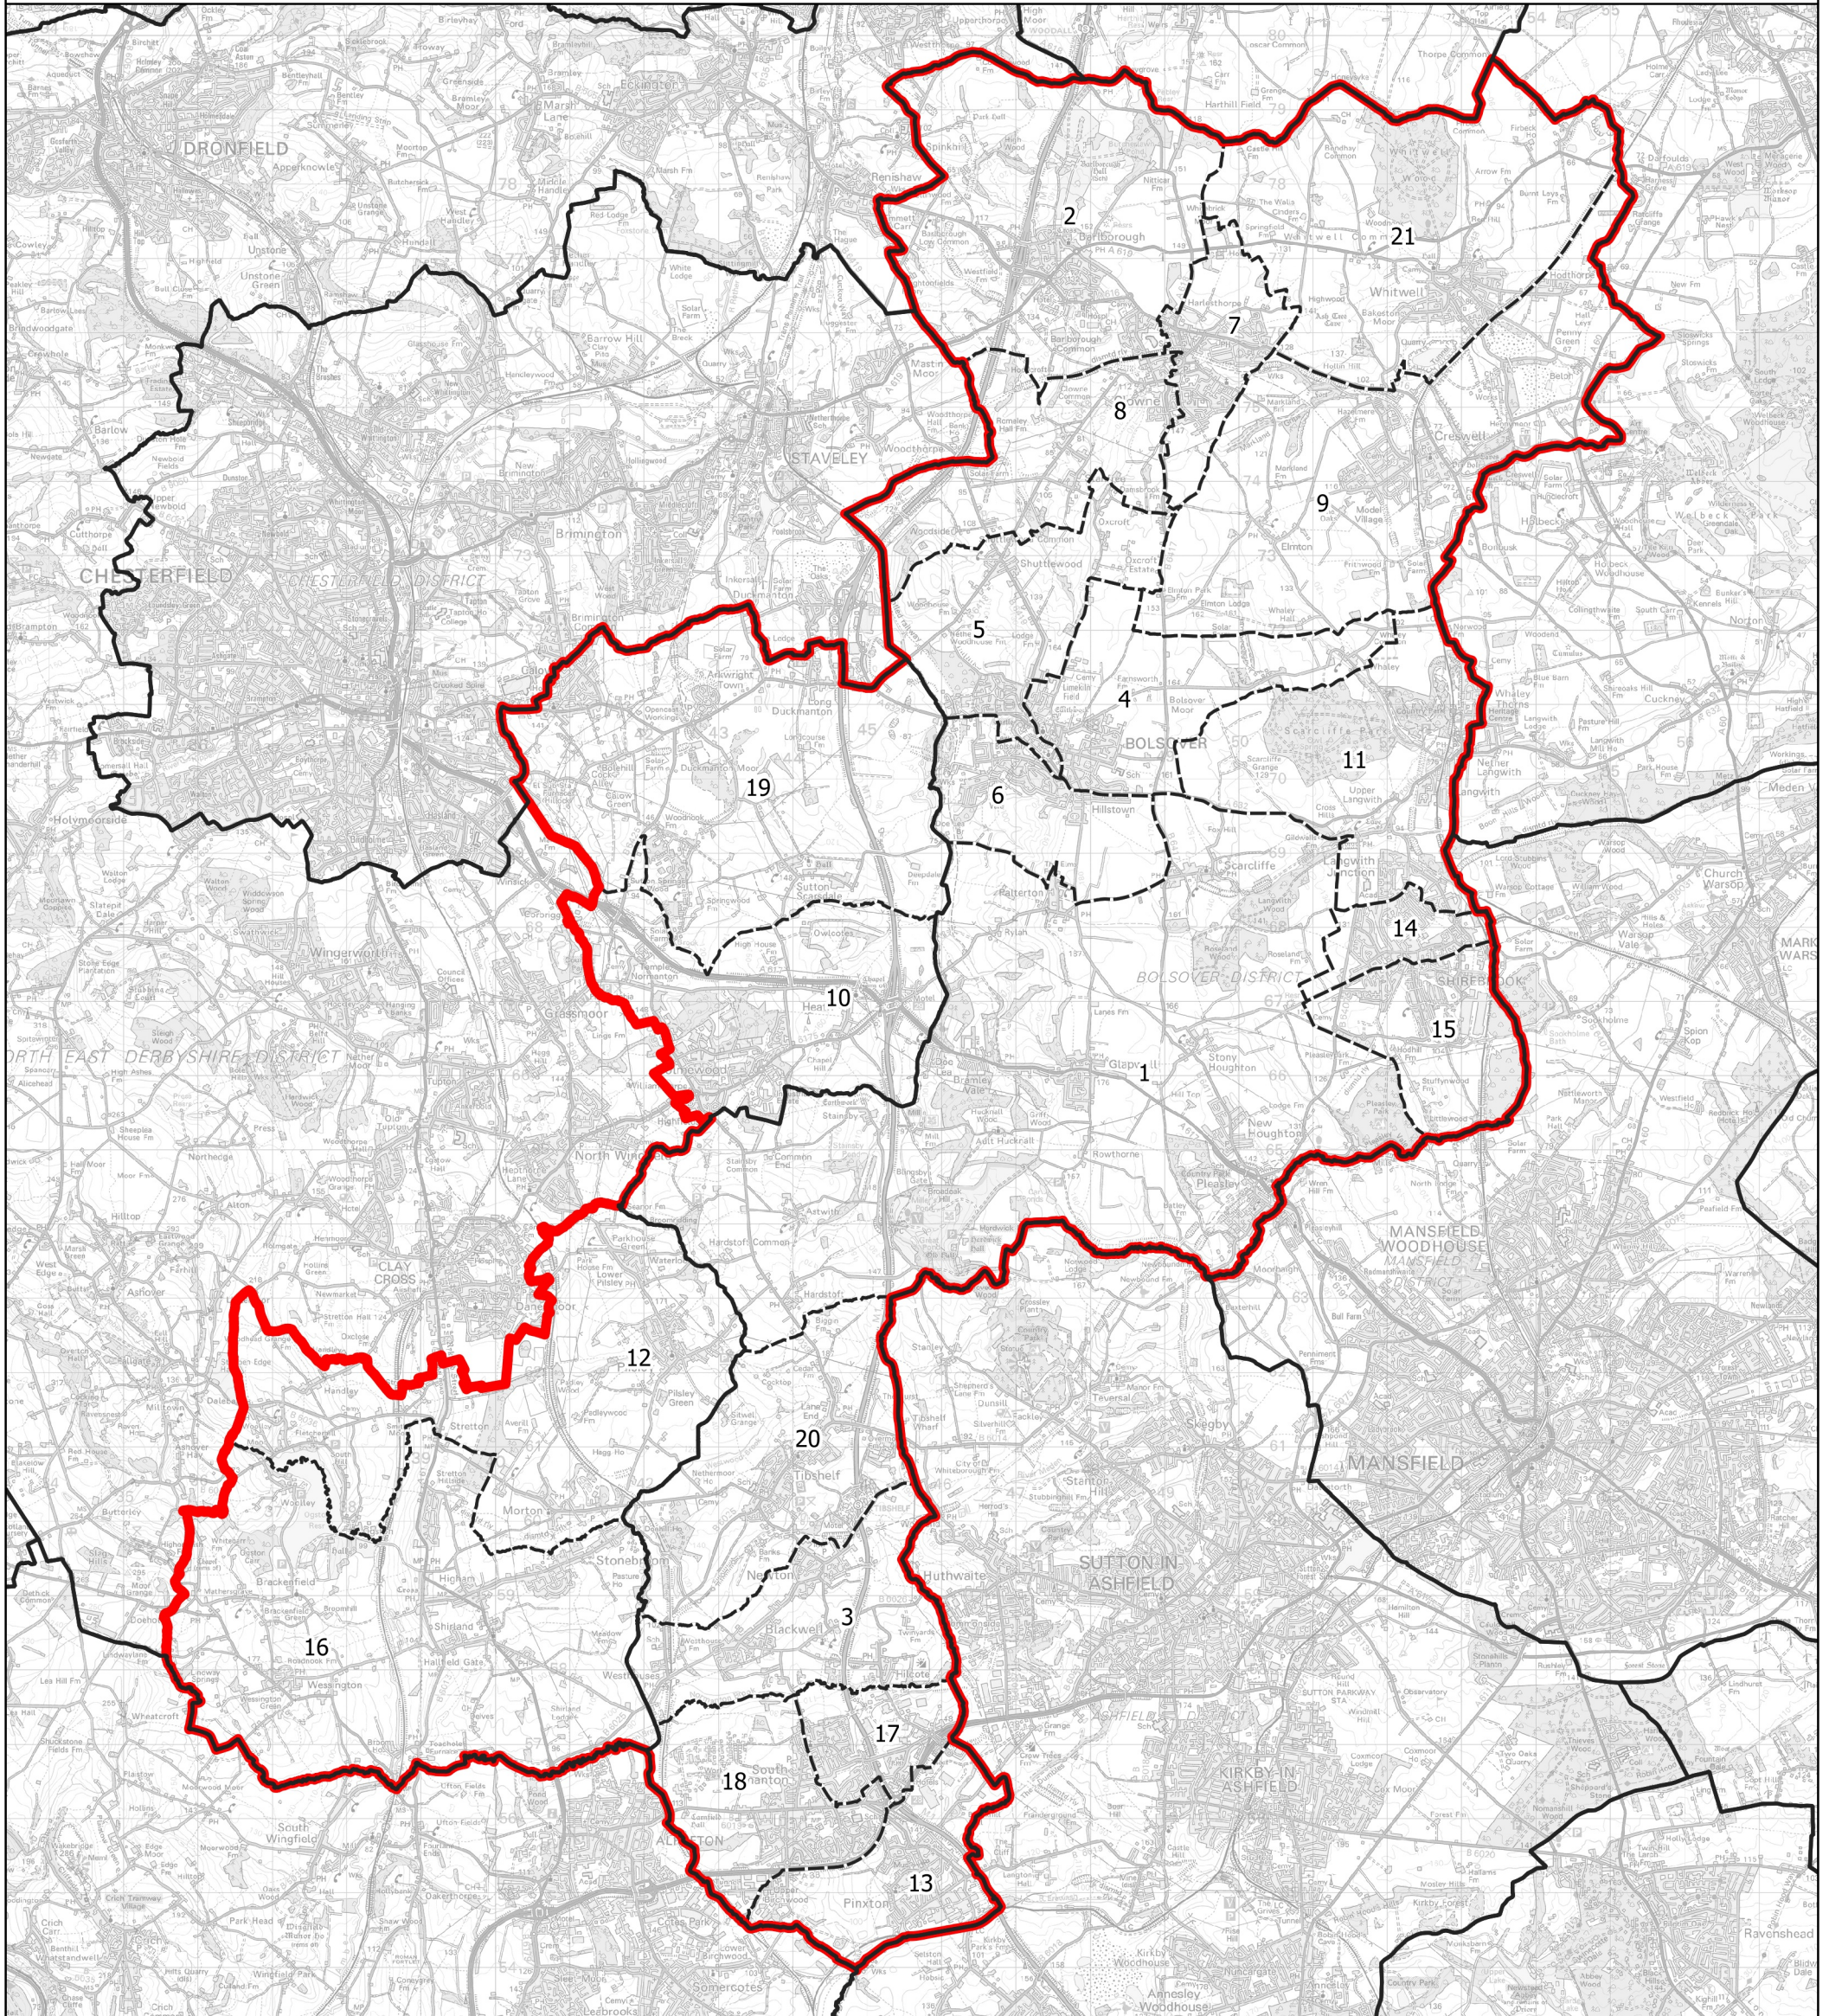

# Boundary Commission for England - Initial Proposals for the East Midlands Region

Bolsover County Constituency - Electorate 74,680

**Wards:**

- |                                |                       |                         |
|--------------------------------|-----------------------|-------------------------|
| 1 Ault Hucknall                | 8 Clowne West         | 15 Shirebrook South     |
| 2 Barlborough                  | 9 Elton-with-Creswell | 16 Shirland             |
| 3 Blackwell                    | 10 Holmewood & Heath  | 17 South Normanton East |
| 4 Bolsover East                | 11 Langwith           | 18 South Normanton West |
| 5 Bolsover North & Shuttlewood | 12 Pilsley & Morton   | 20 Tibshelf             |
| 6 Bolsover South               | 13 Pinxton            | 21 Whitwell             |
| 7 Clowne East                  | 14 Shirebrook North   |                         |

- Constituency
- Local Authorities
- Wards

© Crown copyright and database rights 2021 OS 100018289. You are permitted to use this data solely to enable you to respond to, or interact with, the organisation that provided you with the data. You are not permitted to copy, sub-licence, distribute or sell any of this data to third parties in any form. Third party rights to enforce the terms of this licence shall be reserved to OS.

## Bolsover County Constituency