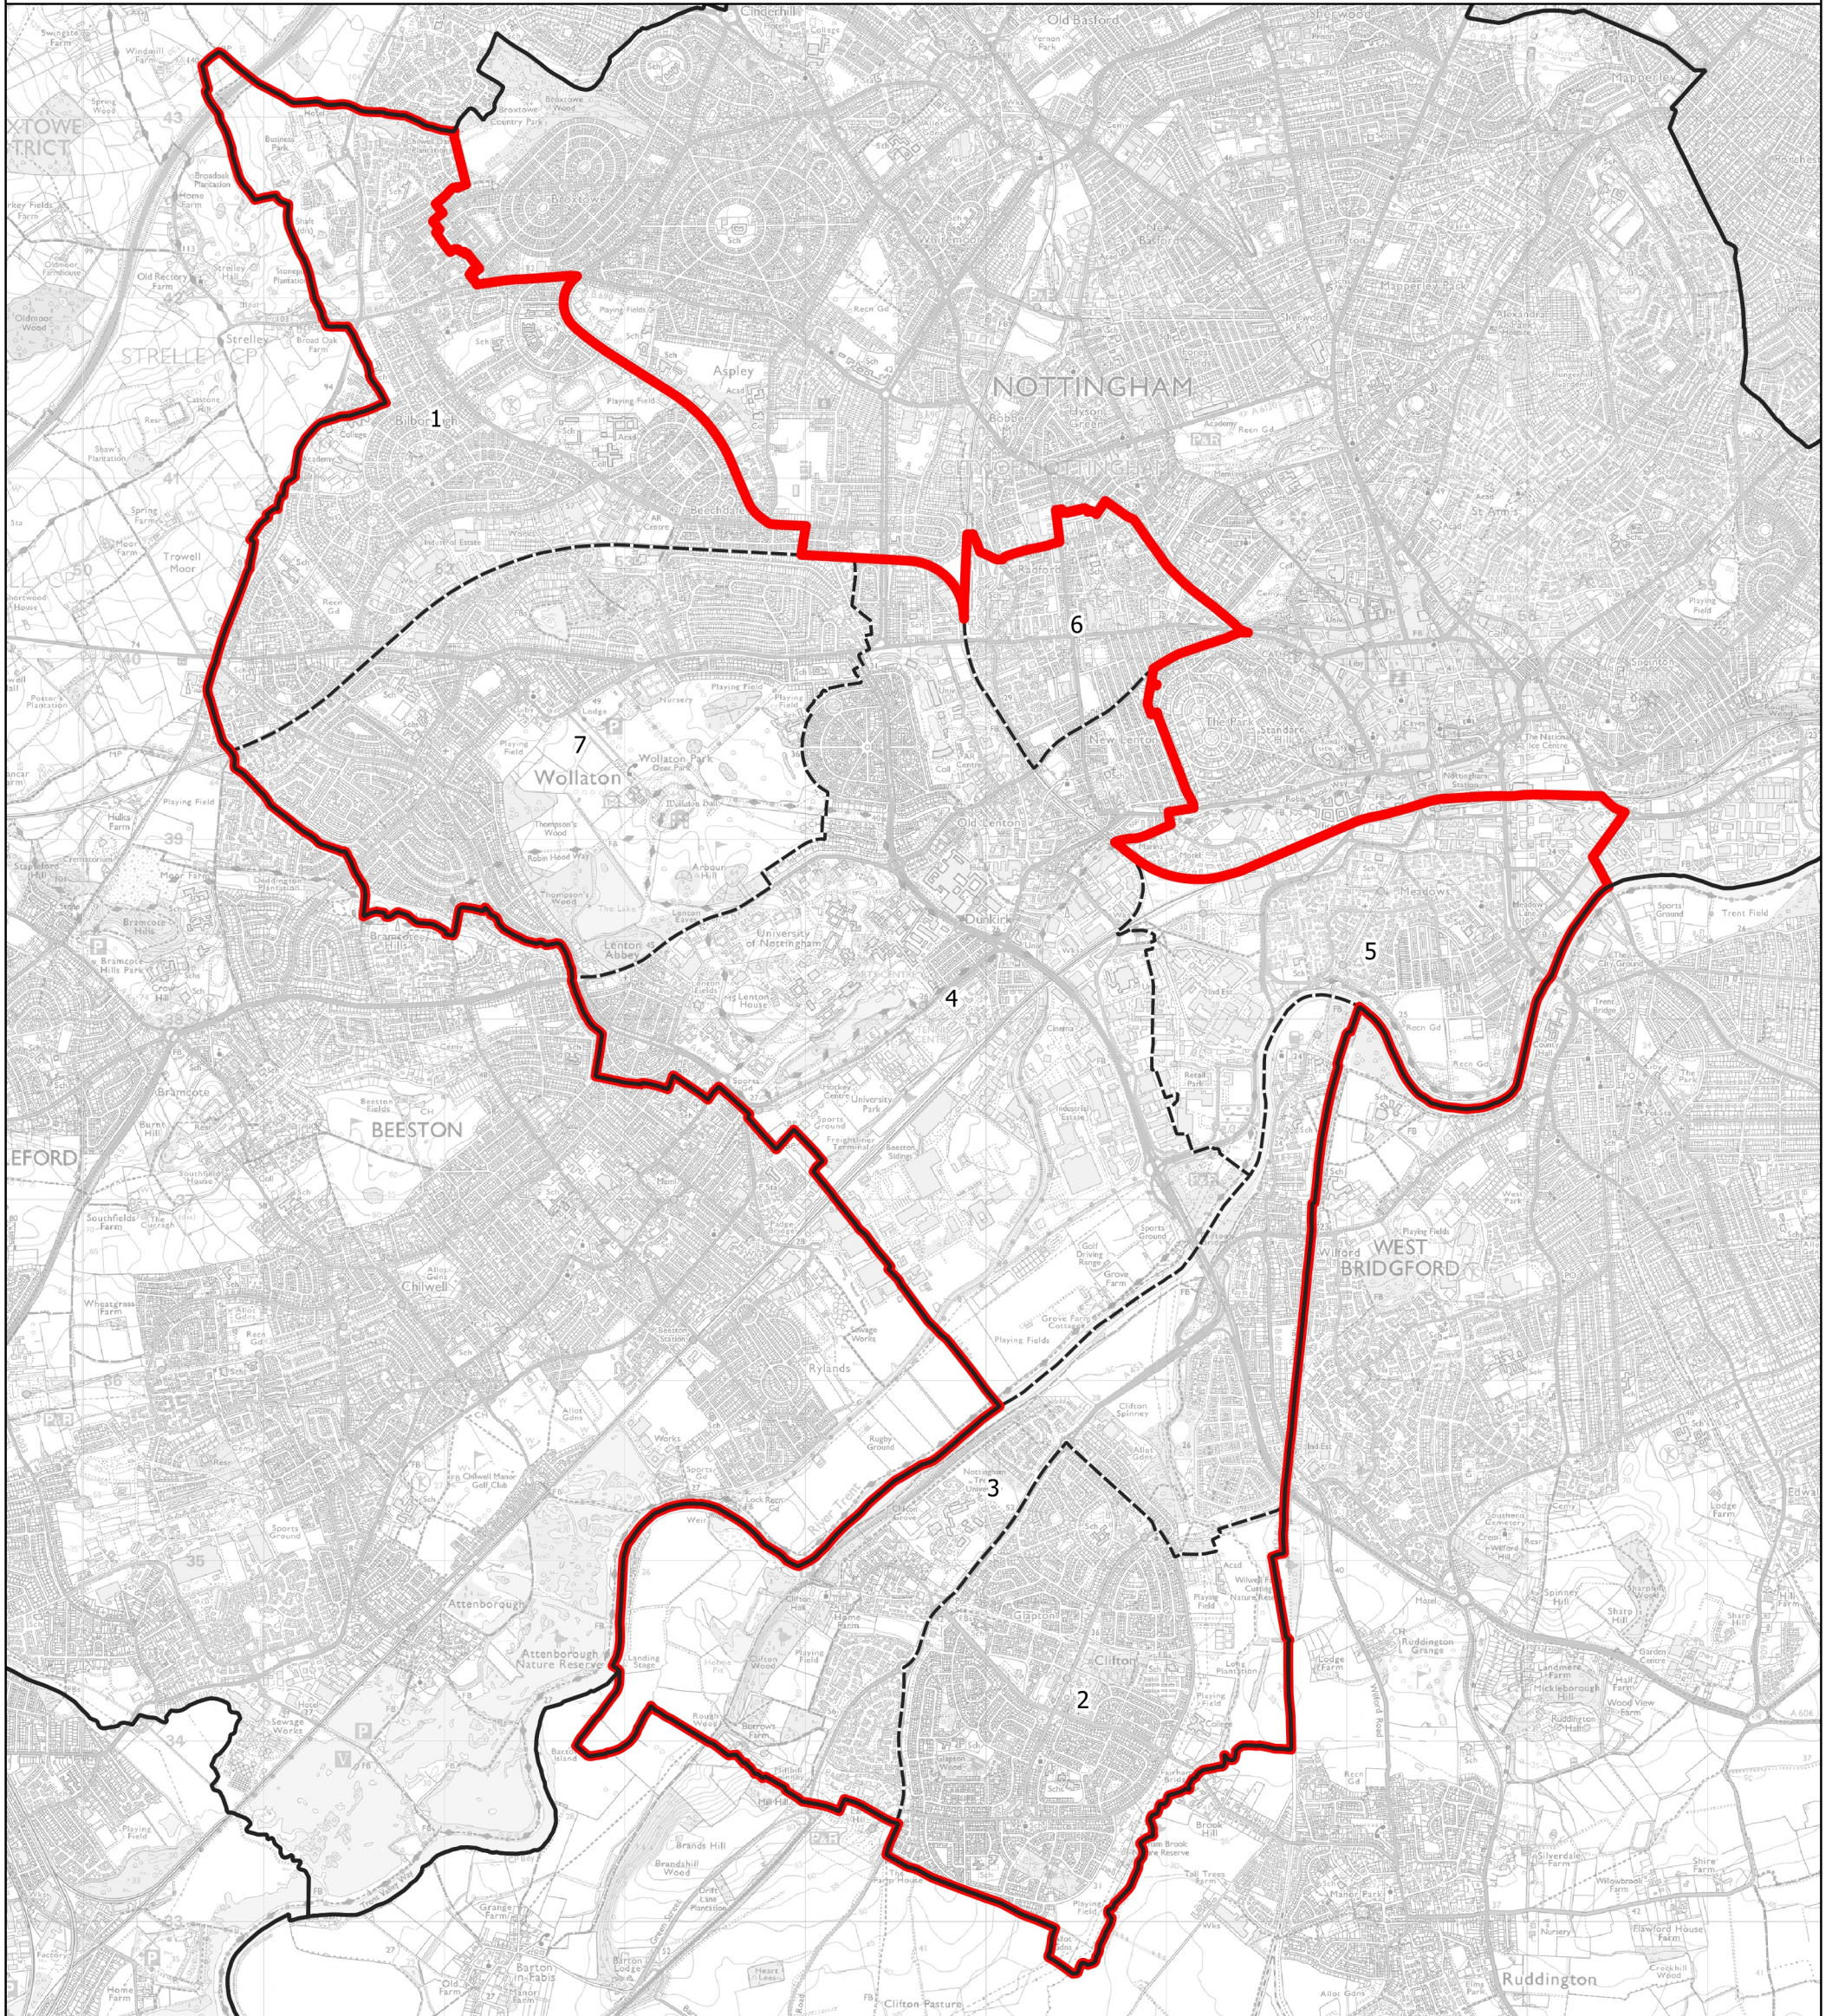

Boundary Commission for England - Initial Proposals for the East Midlands Region

Nottingham South Borough Constituency - Electorate 76,076

Wards:

- 1 Bilborough
- 2 Clifton East
- 3 Clifton West
- 4 Lenton & Wollaton East
- 5 Meadows
- 6 Radford
- 7 Wollaton West

- Constituency
- Local Authorities
- Wards

© Crown copyright and database rights 2021 OS 100018289. You are permitted to use this data solely to enable you to respond to, or interact with, the organisation that provided you with the data. You are not permitted to copy, sub-licence, distribute or sell any of this data to third parties in any form. Third party rights to enforce the terms of this licence shall be reserved to OS.

Nottingham South Borough Constituency