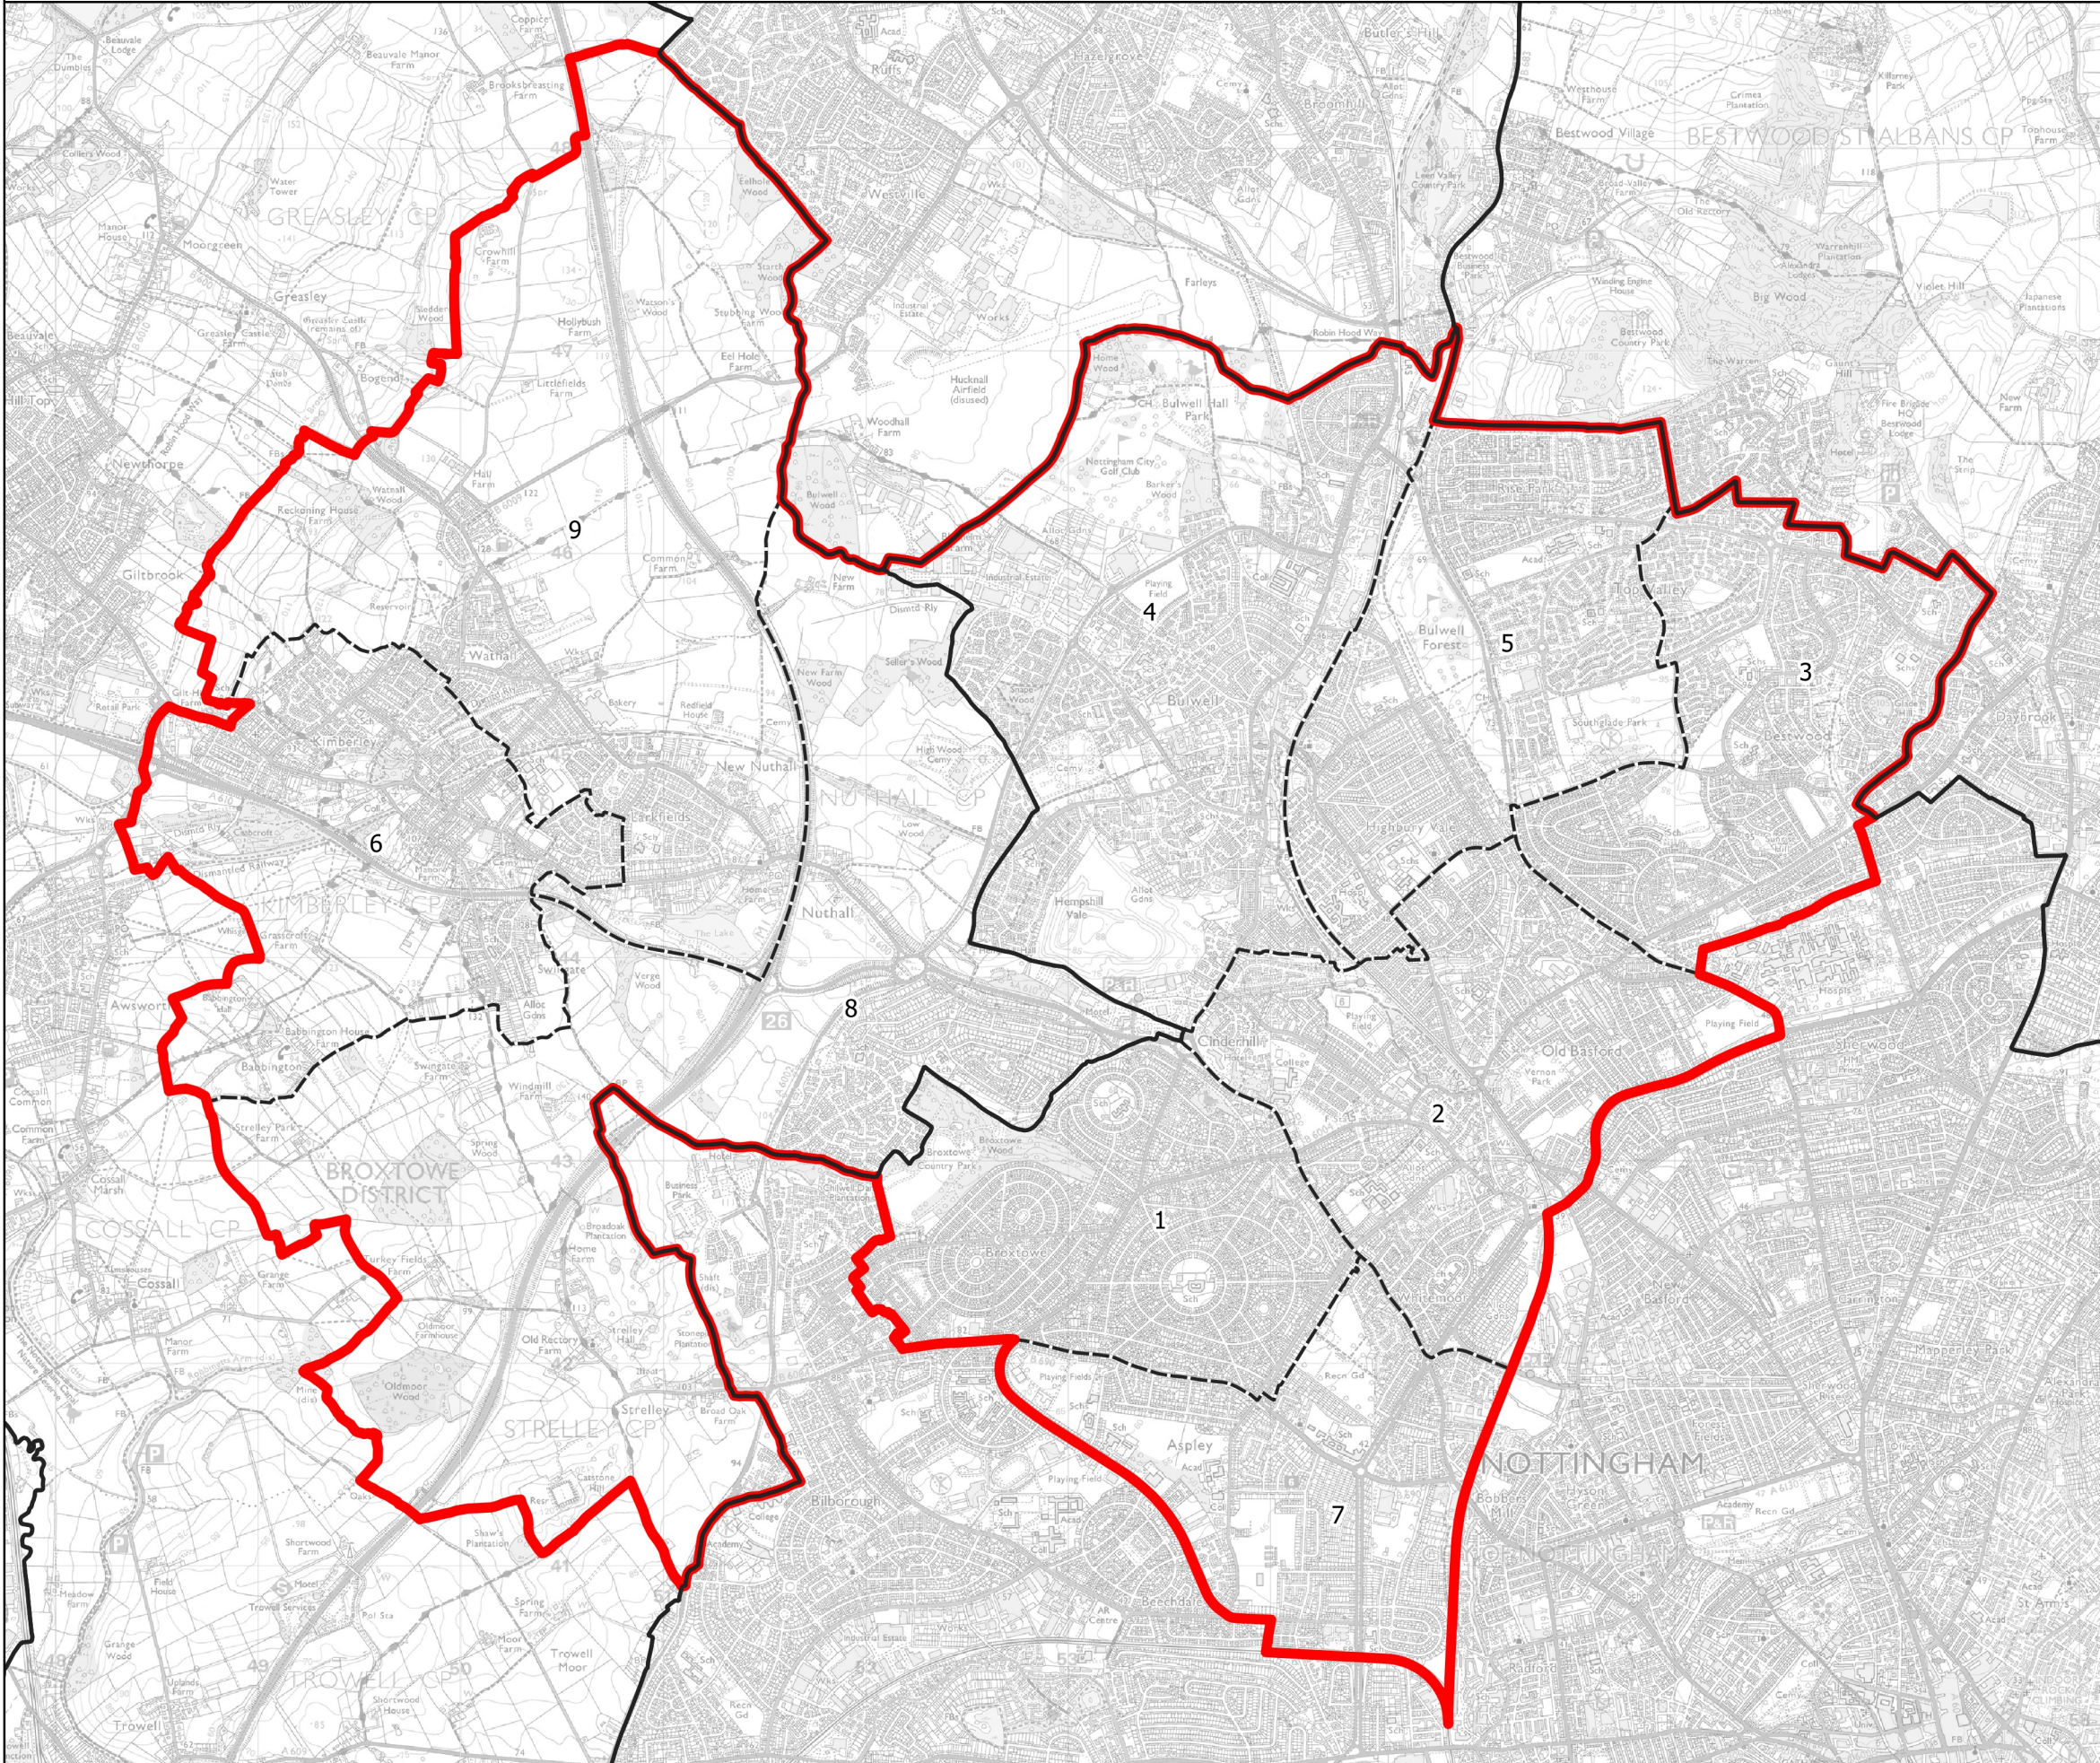

Boundary Commission for England - Initial Proposals for the East Midlands Region

Nottingham North and Kimberley Borough Constituency - Electorate 74,515

- Wards:
- 1 Aspley
 - 2 Basford
 - 3 Bestwood
 - 4 Bulwell
 - 5 Bulwell Forest
 - 6 Kimberley
 - 7 Leen Valley
 - 8 Nuthall East & Strelley
 - 9 Watnall & Nuthall West

Nottingham North and Kimberley Borough Constituency