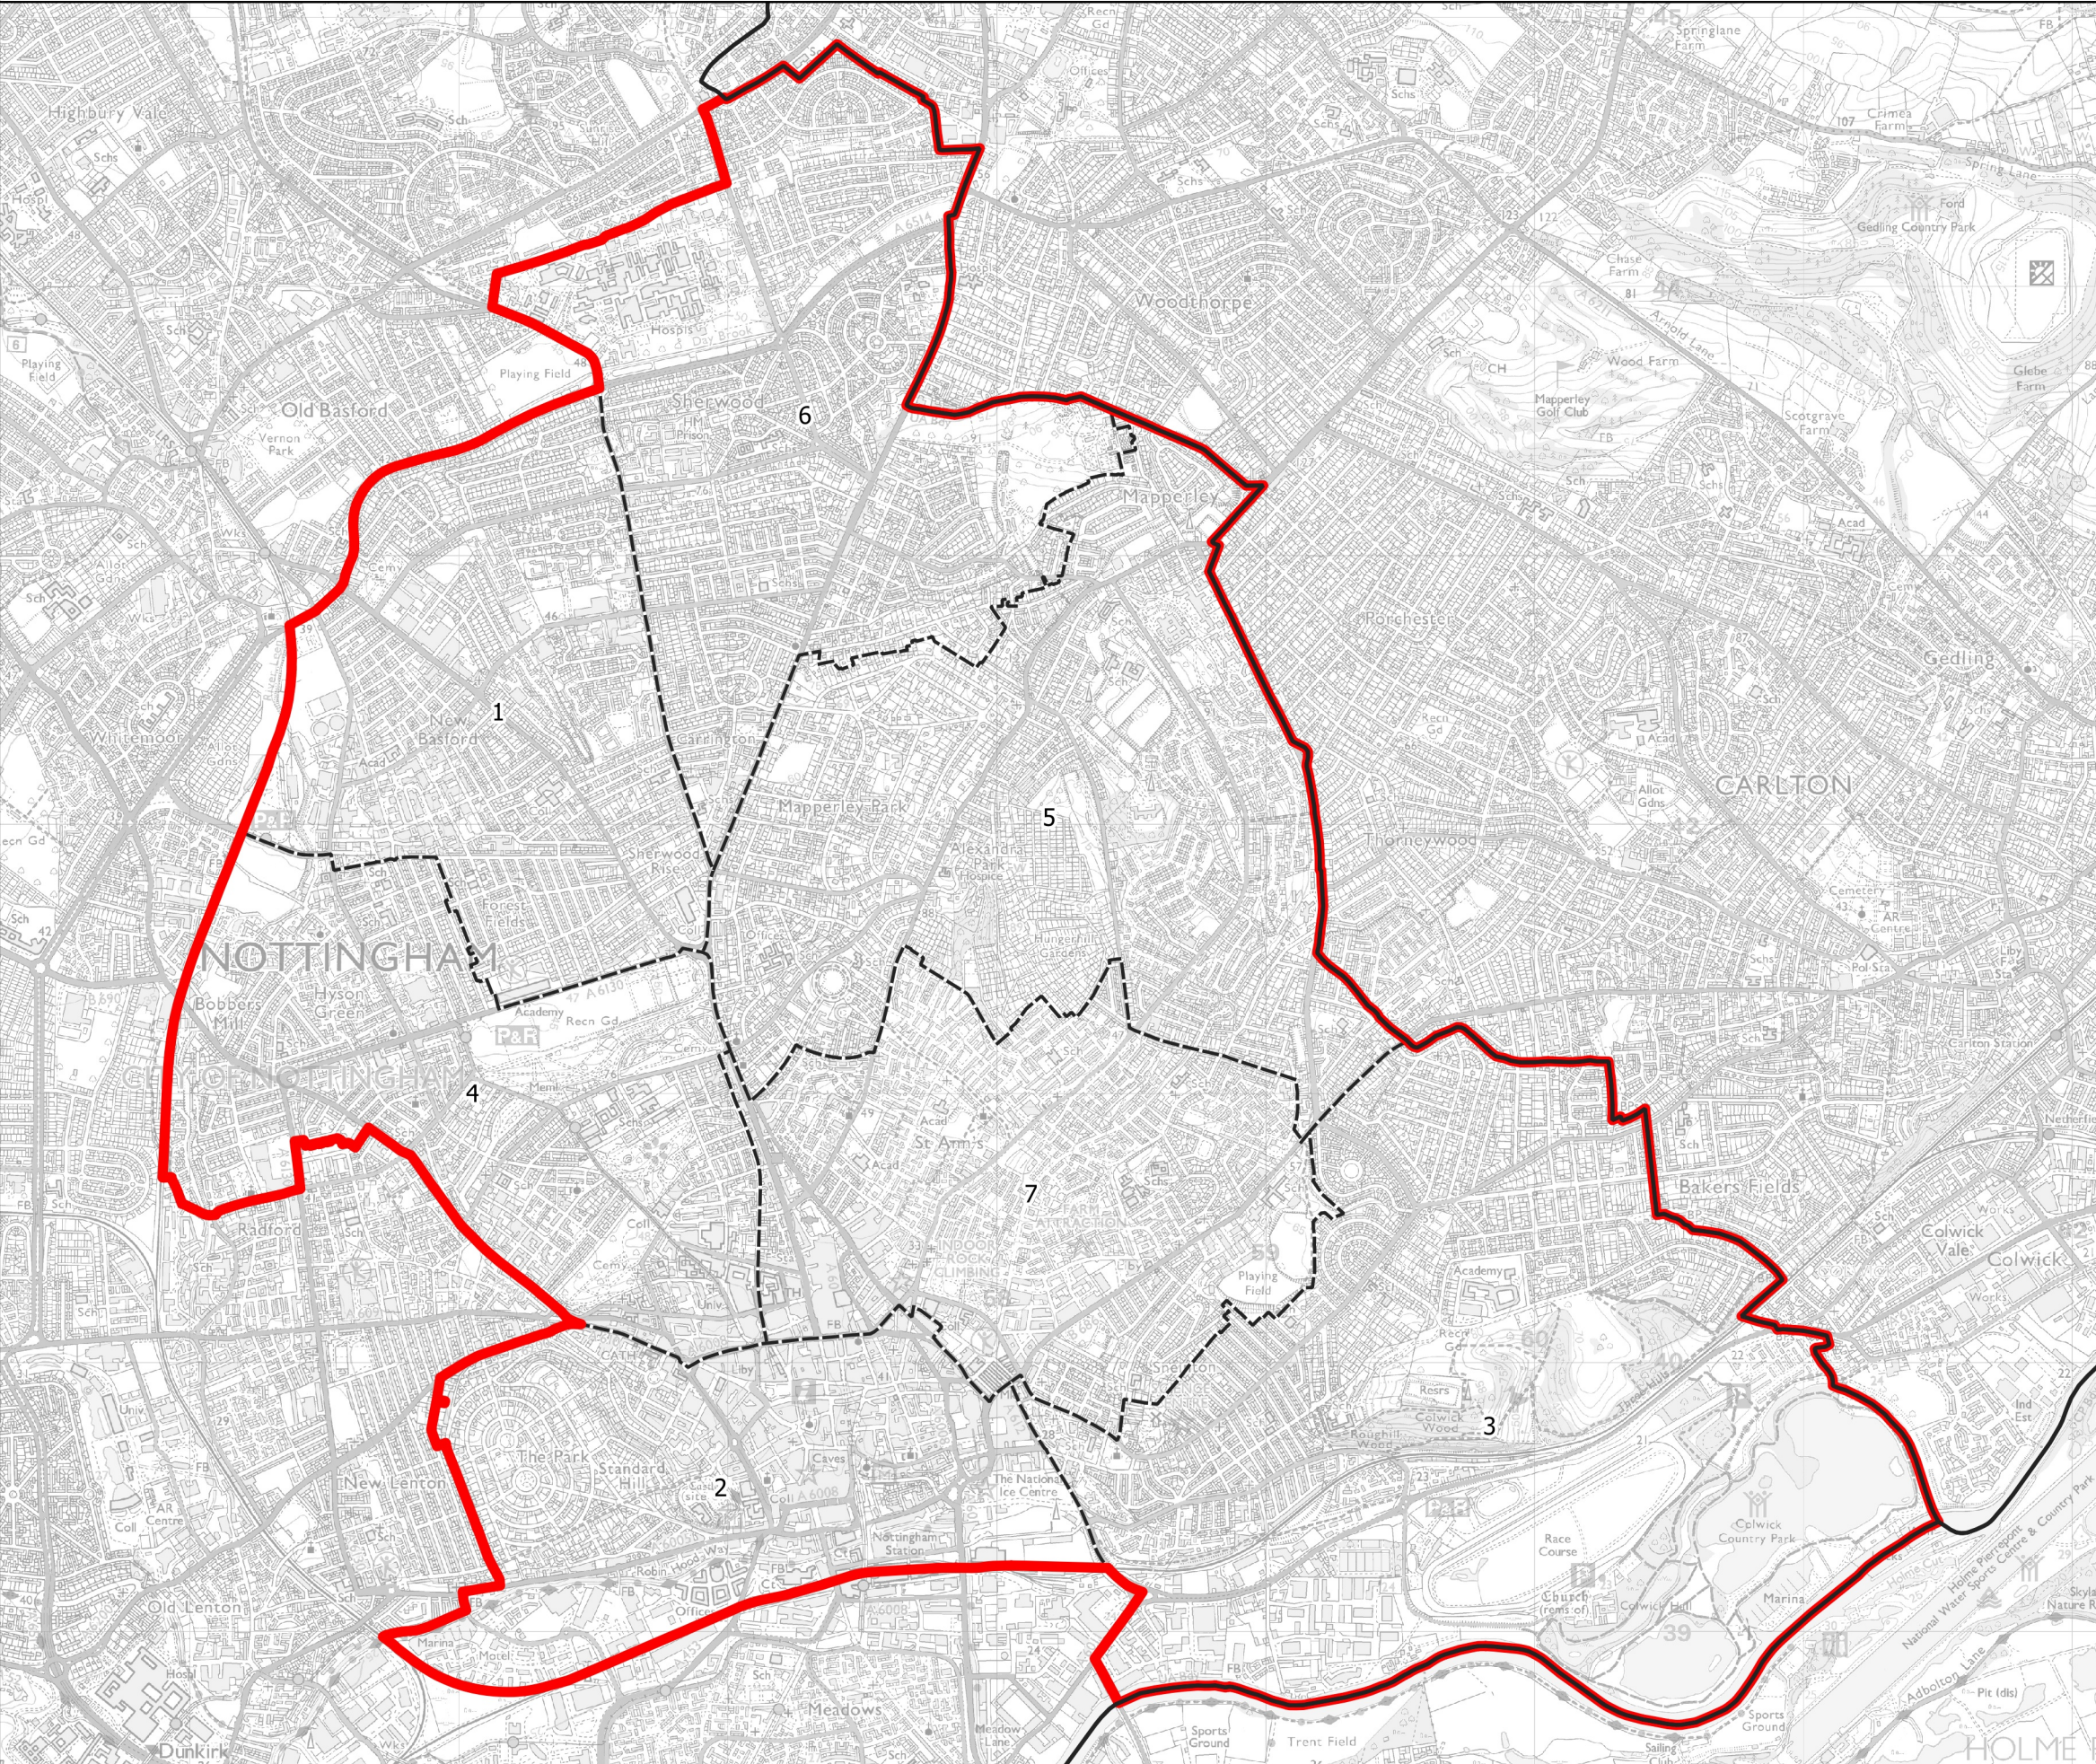

Boundary Commission for England - Initial Proposals for the East Midlands Region

Nottingham East Borough Constituency - Electorate 75,327

- Wards:
- 1 Berridge
 - 2 Castle
 - 3 Dales
 - 4 Hyson Green & Arboretum
 - 5 Mapperley
 - 6 Sherwood
 - 7 St. Ann's