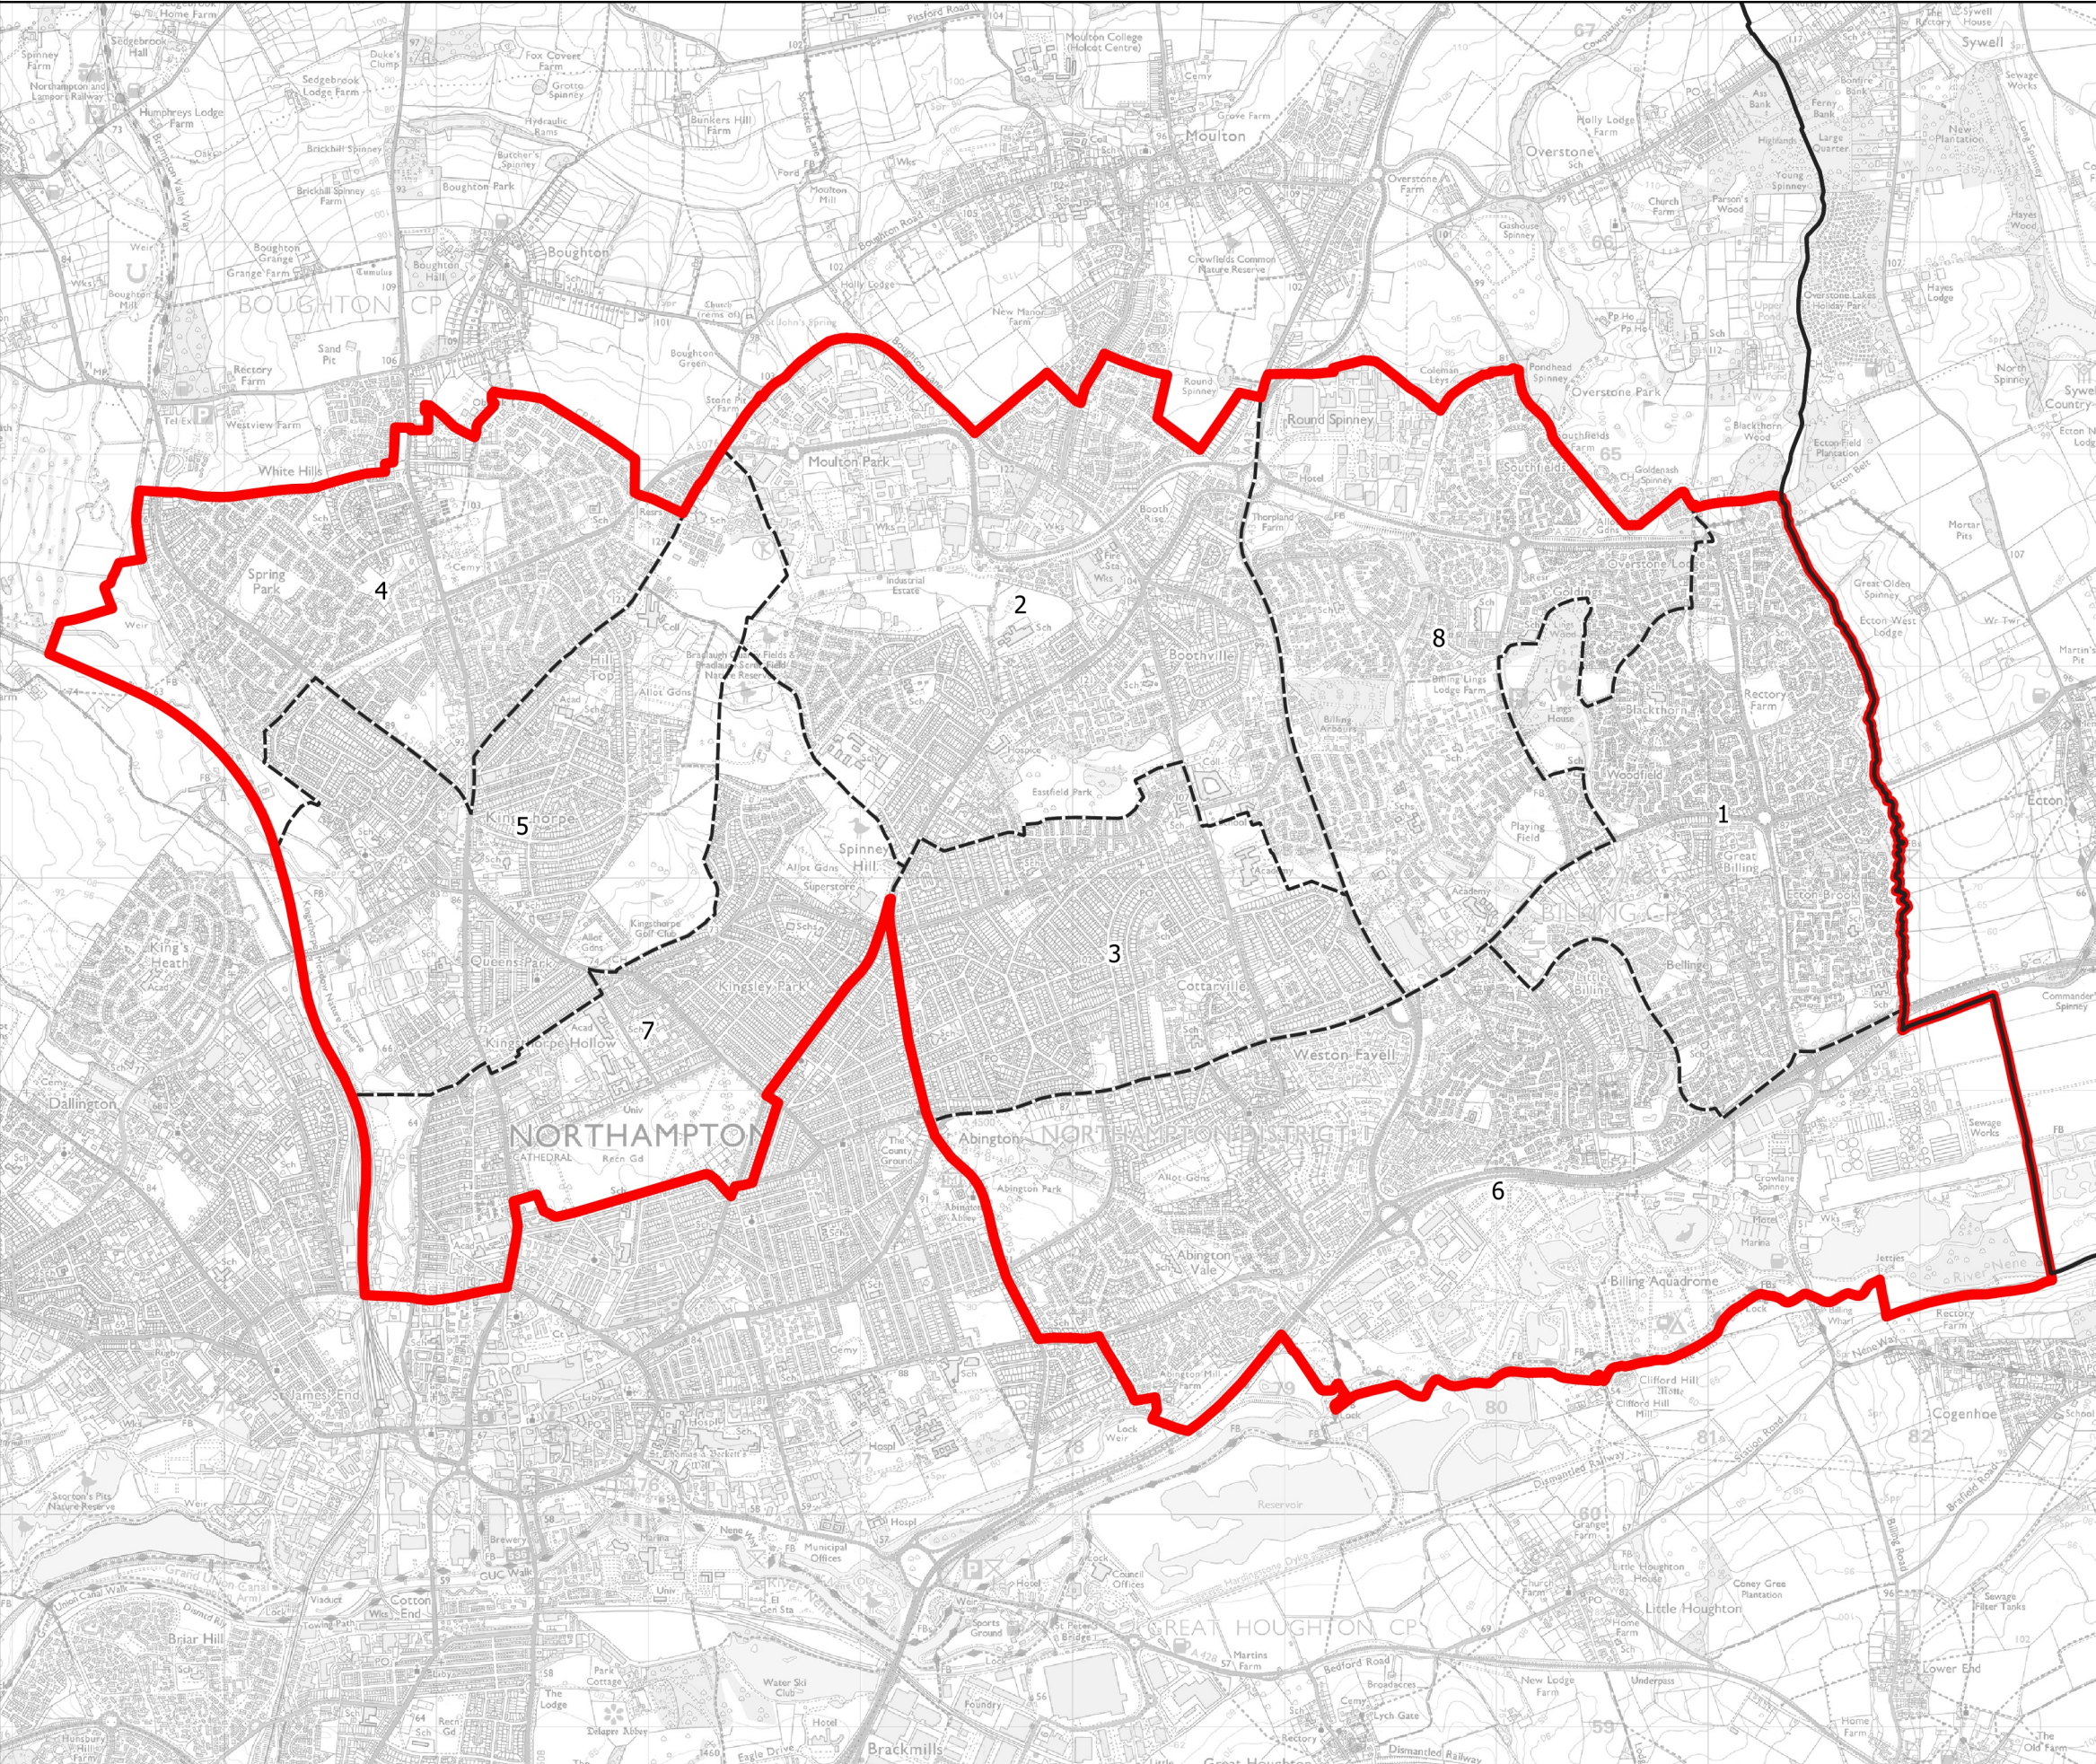

# Boundary Commission for England - Initial Proposals for the East Midlands Region

## Northampton North Borough Constituency - Electorate 71,214

- Wards:
- 1 Billing and Rectory Farm
  - 2 Boothville and Parklands
  - 3 Headlands
  - 4 Kingsthorpe North
  - 5 Kingsthorpe South
  - 6 Riverside Park
  - 7 St. George
  - 8 Talavera

 Constituency  
 Local Authorities  
 Wards

0 0.4 0.8 km 

© Crown copyright and database rights 2021 OS 100018289. You are permitted to use this data solely to enable you to respond to, or interact with, the organisation that provided you with the data. You are not permitted to copy, sub-licence, distribute or sell any of this data to third parties in any form. Third party rights to enforce the terms of this licence shall be reserved to OS.