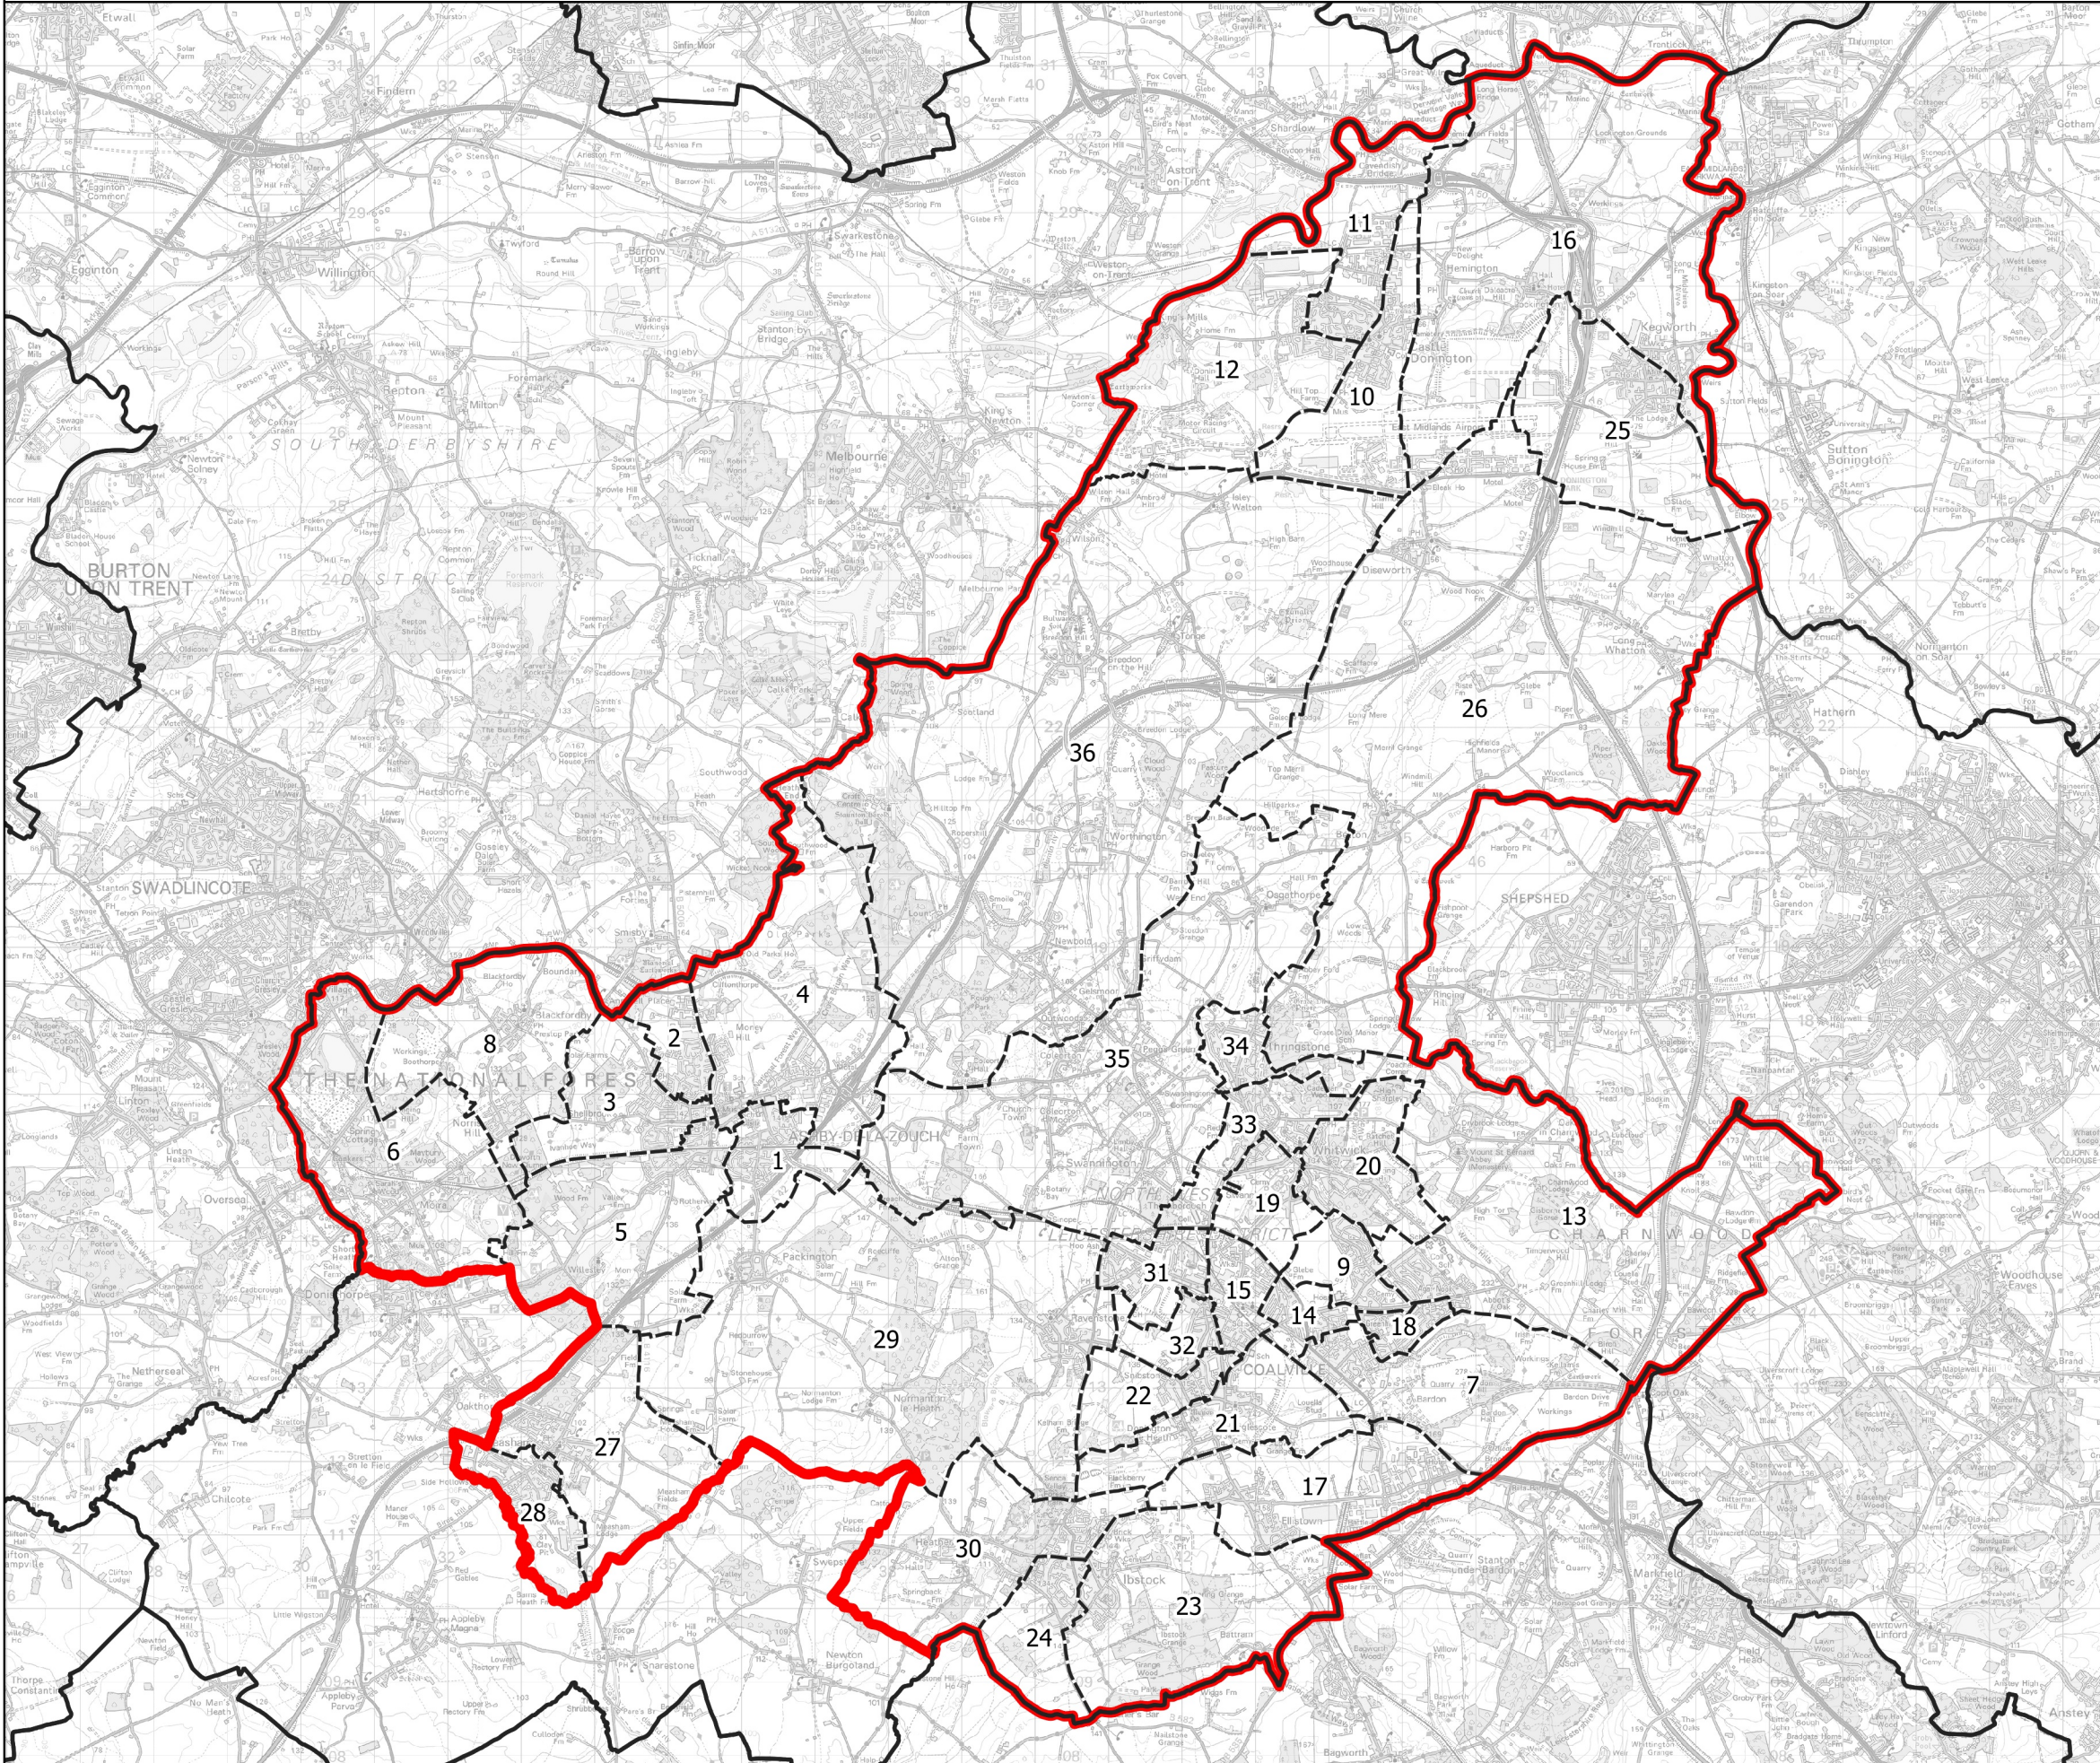

Boundary Commission for England - Initial Proposals for the East Midlands Region

North West Leicestershire County Constituency - Electorate 75,373

- Wards:
- 1 Ashby Castle
 - 2 Ashby Holywell
 - 3 Ashby Ivanhoe
 - 4 Ashby Money Hill
 - 5 Ashby Willesley
 - 6 Ashby Wouds
 - 7 Bardon
 - 8 Blackfordby
 - 9 Broom Leys
 - 10 Castle Donington Castle
 - 11 Castle Donington Central
 - 12 Castle Donington Park
 - 13 Castle Rock
 - 14 Coalville East
 - 15 Coalville West
 - 16 Daleacre Hill
 - 17 Ellistown & Battleflat
 - 18 Greenhill
 - 19 Hermitage
 - 20 Holly Hayes
 - 21 Hugglescote St. John's
 - 22 Hugglescote St. Mary's
 - 23 Ibstock East
 - 24 Ibstock West
 - 25 Kegworth
 - 26 Long Whatton & Diseworth
 - 27 Measham North
 - 28 Measham South
 - 29 Ravenstone & Packington
 - 30 Sence Valley
 - 31 Snibston North
 - 32 Snibston South
 - 33 Thornborough
 - 34 Thringstone
 - 35 Valley
 - 36 Worthington & Breedon

Constituency
 Local Authorities
 Wards

© Crown copyright and database rights 2021 OS 100018289. You are permitted to use this data solely to enable you to respond to, or interact with, the organisation that provided you with the data. You are not permitted to copy, sub-license, distribute or sell any of this data to third parties in any form. Third party rights to enforce the terms of this licence shall be reserved to OS.

North West Leicestershire County Constituency