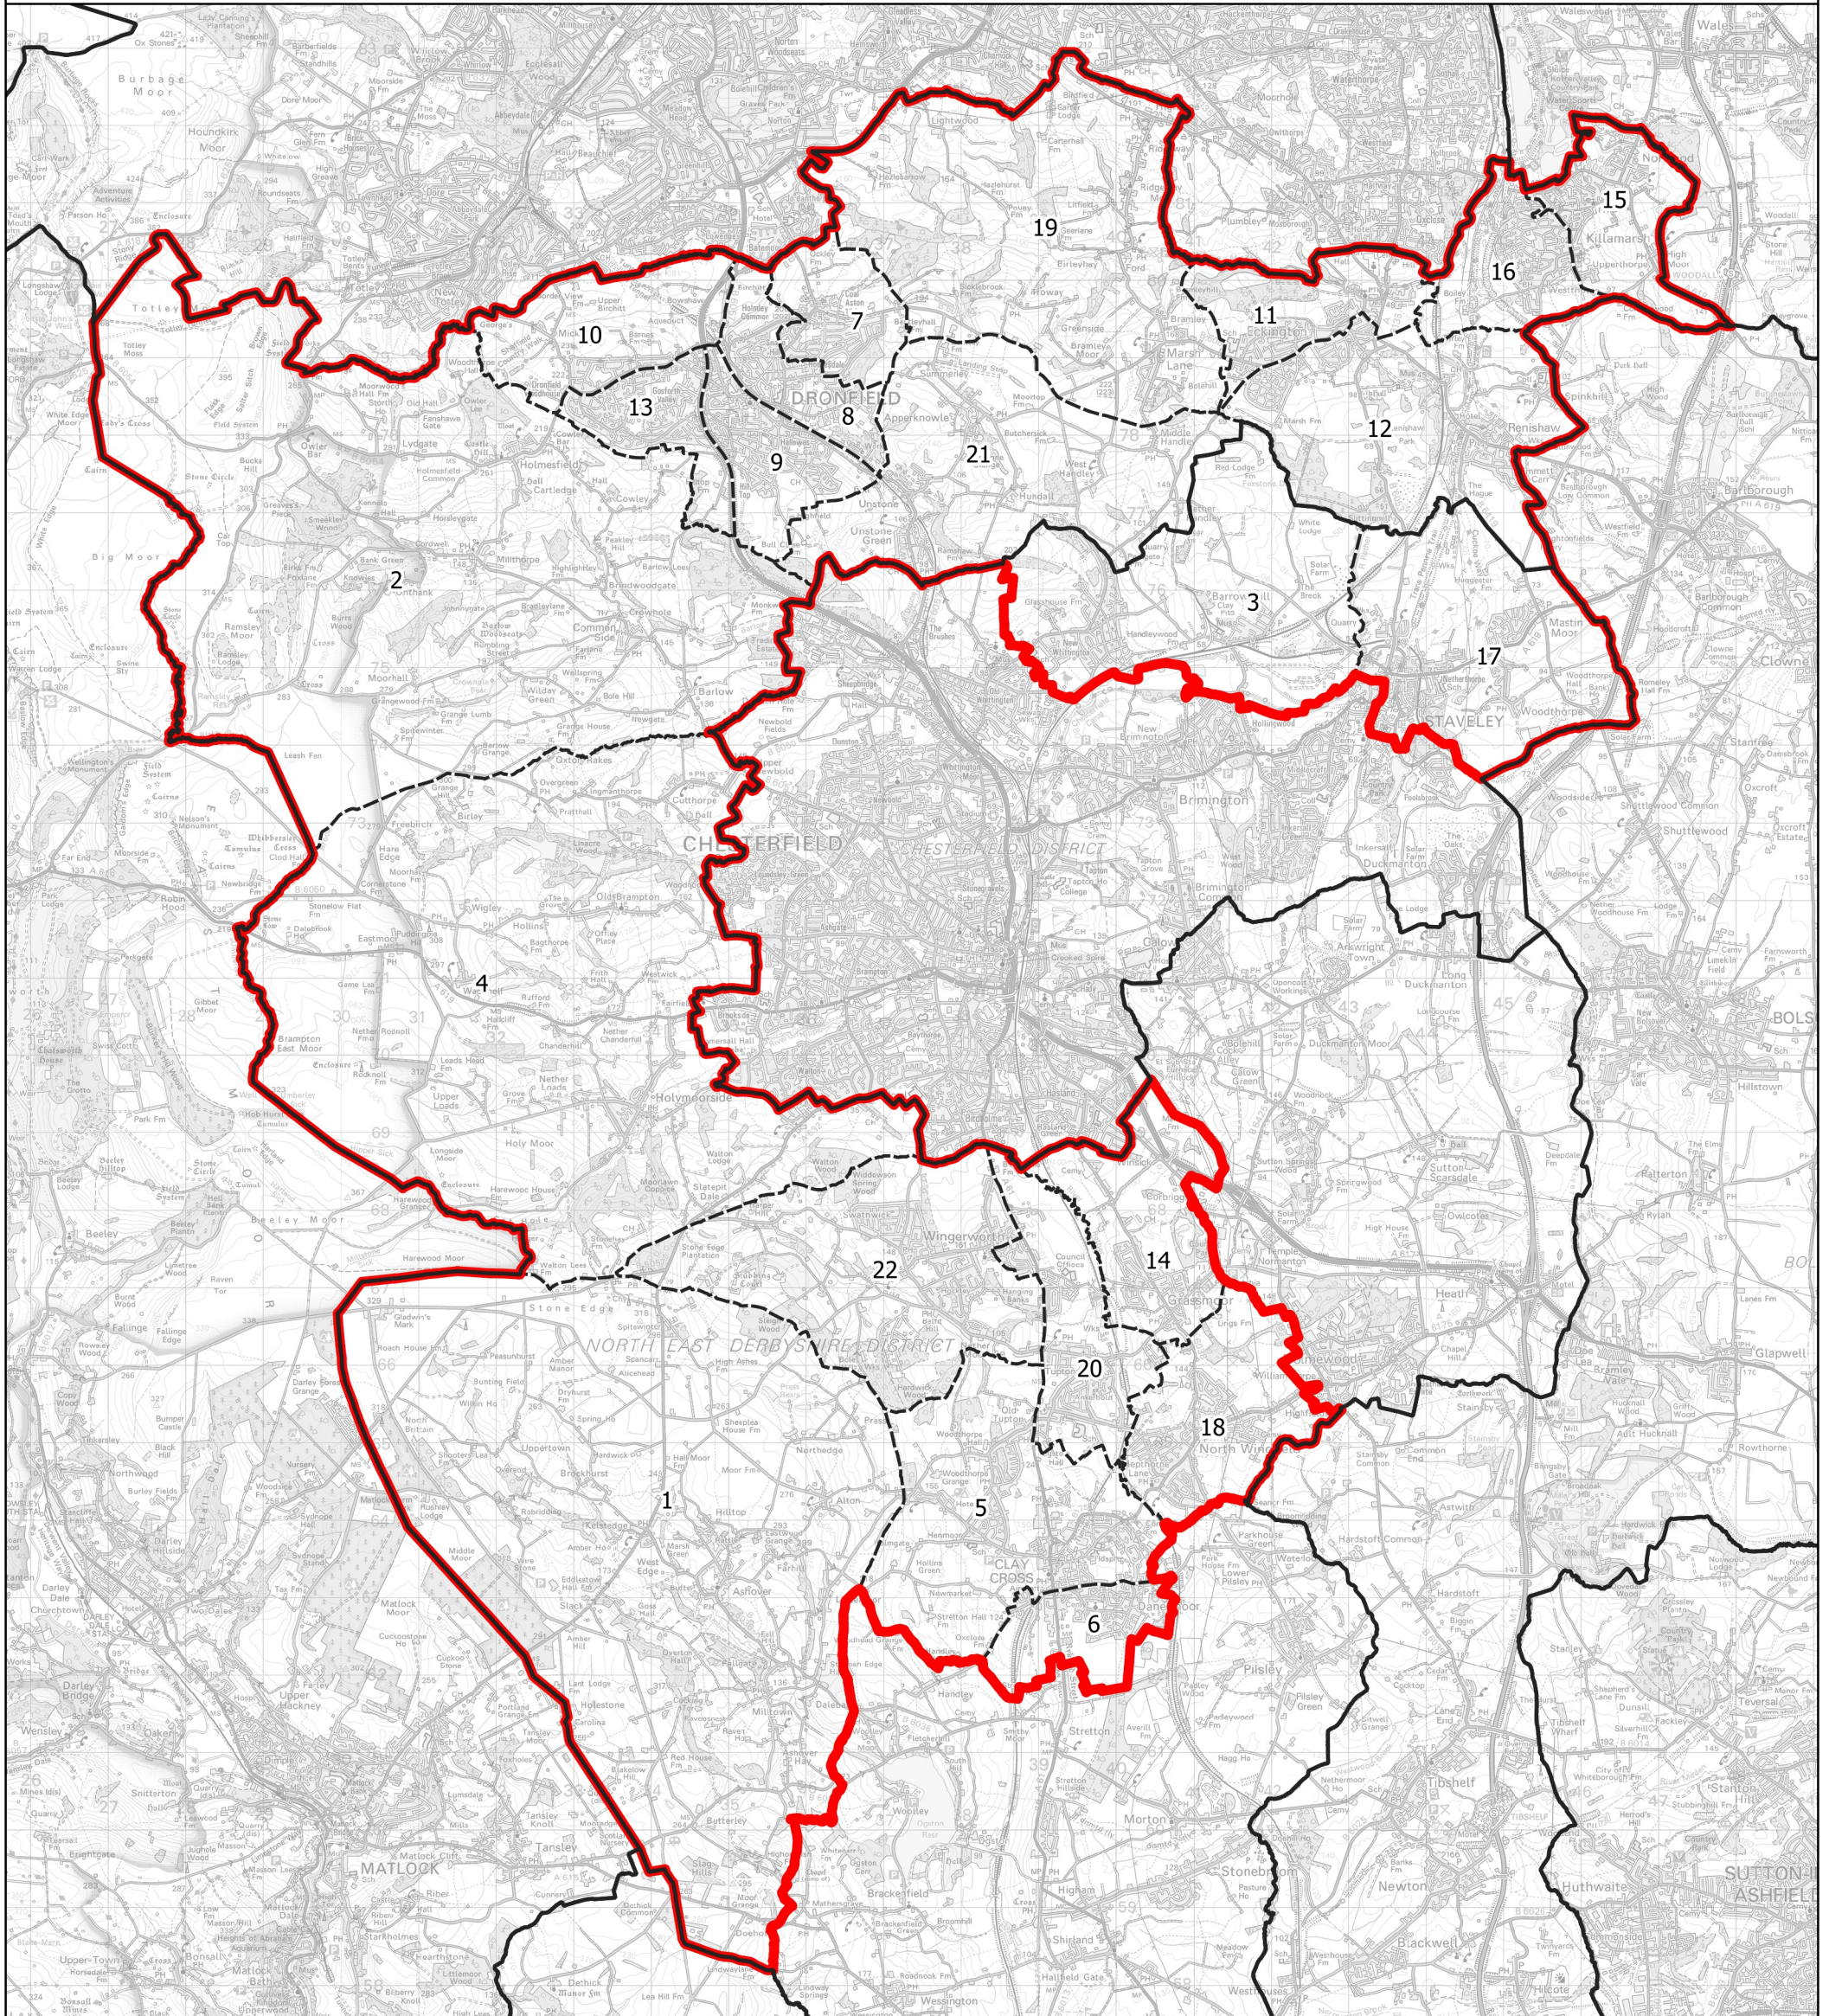

# Boundary Commission for England - Initial Proposals for the East Midlands Region

### Wards:

- |                                   |                               |                            |
|-----------------------------------|-------------------------------|----------------------------|
| 1 Ashover                         | 8 Dronfield North             | 15 Killamarsh East         |
| 2 Barlow & Holmesfield            | 9 Dronfield South             | 16 Killamarsh West         |
| 3 Barrow Hill and New Whittington | 10 Dronfield Woodhouse        | 17 Lowgates and Woodthorpe |
| 4 Brampton & Walton               | 11 Eckington North            | 18 North Wingfield Central |
| 5 Clay Cross North                | 12 Eckington South & Renishaw | 19 Ridgeway & Marsh Lane   |
| 6 Clay Cross South                | 13 Gosforth Valley            | 20 Tupton                  |
| 7 Coal Aston                      | 14 Grassmoor                  | 21 Unstone                 |
|                                   |                               | 22 Wingerworth             |

- Constituency
- Local Authorities
- Wards

0 1 2 km

© Crown copyright and database rights 2021 OS 100018289. You are permitted to use this data solely to enable you to respond to, or interact with, the organisation that provided you with the data. You are not permitted to copy, sub-licence, distribute or sell any of this data to third parties in any form. Third party rights to enforce the terms of this licence shall be reserved to OS.

# North East Derbyshire County Constituency