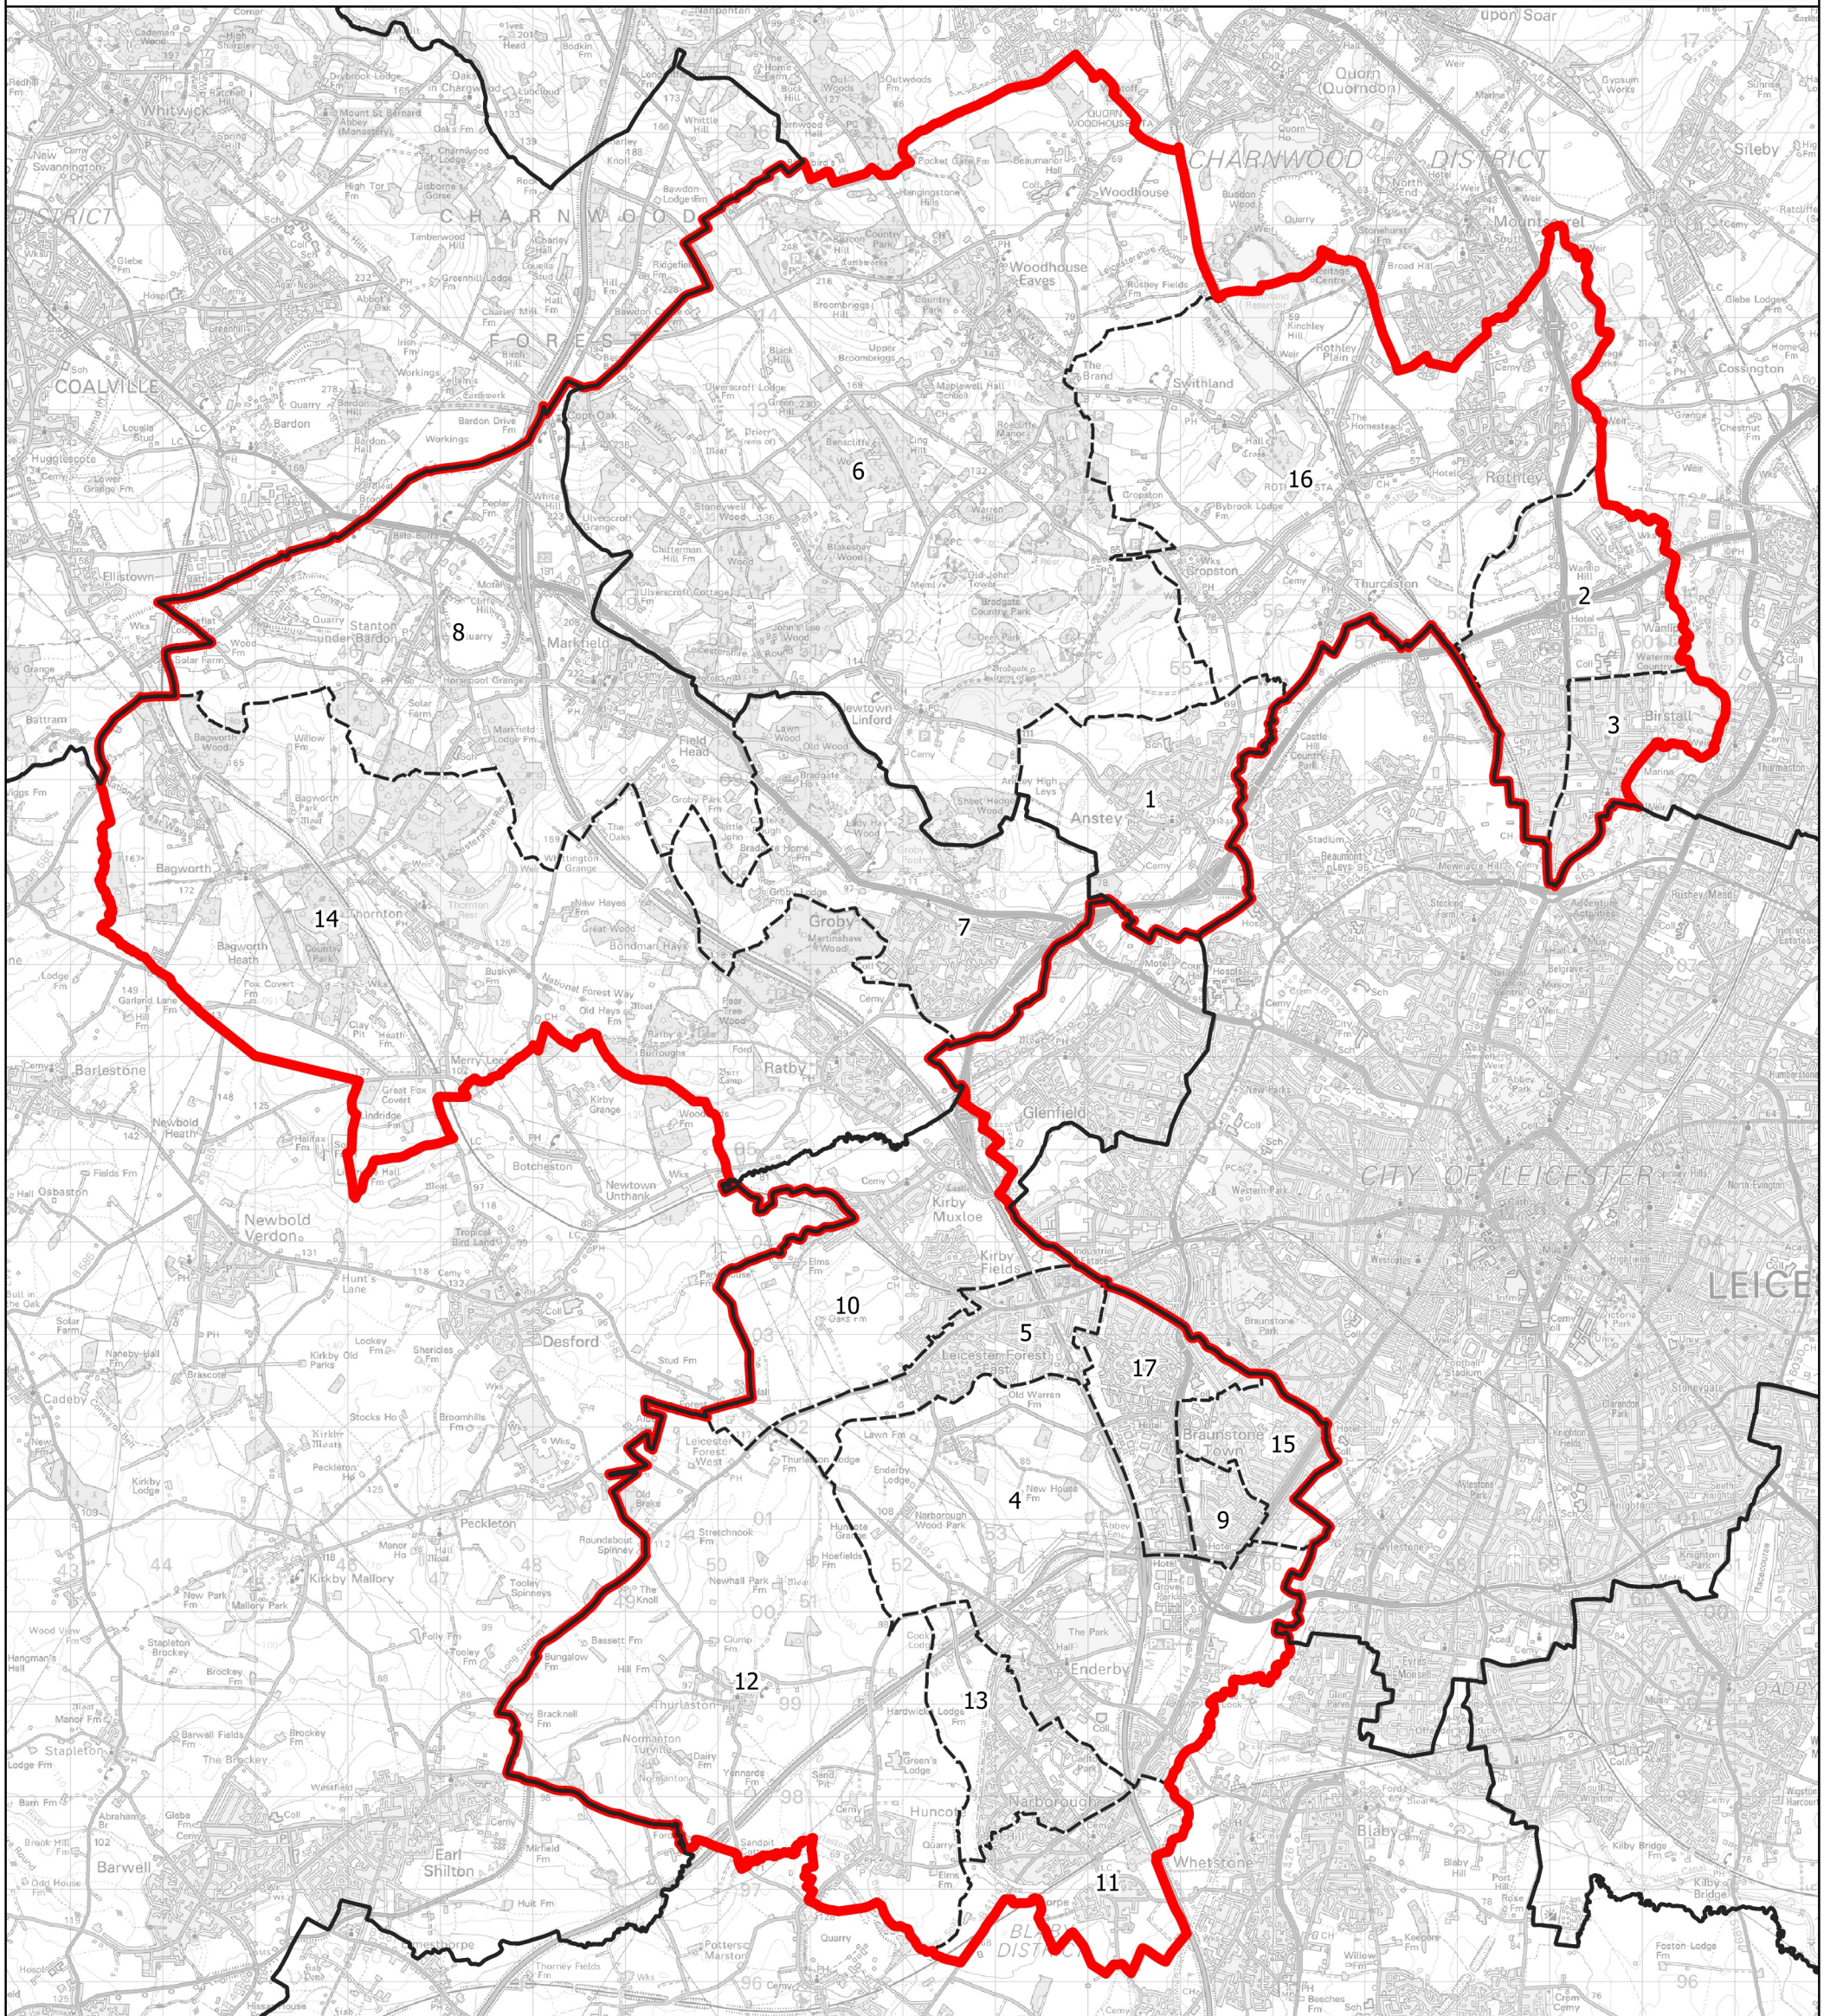

# Boundary Commission for England - Initial Proposals for the East Midlands Region

## Mid Leicestershire County Constituency - Electorate 76,828

### Wards:

- |                          |                                    |                                 |
|--------------------------|------------------------------------|---------------------------------|
| 1 Anstey                 | 8 Markfield, Stanton and Fieldhead | 13 Pastures                     |
| 2 Birstall Wanlip        | 9 Millfield                        | 14 Ratby, Bagworth and Thornton |
| 3 Birstall Watermead     | 10 Muxloe                          | 15 Ravenhurst and Fosse         |
| 4 Enderby and St. John's | 11 Narborough and Littlethorpe     | 16 Rothley and Thurstaston      |
| 5 Forest                 | 12 Normanton                       | 17 Winstanley                   |
| 6 Forest Bradgate        |                                    |                                 |
| 7 Groby                  |                                    |                                 |

# Mid Leicestershire County Constituency