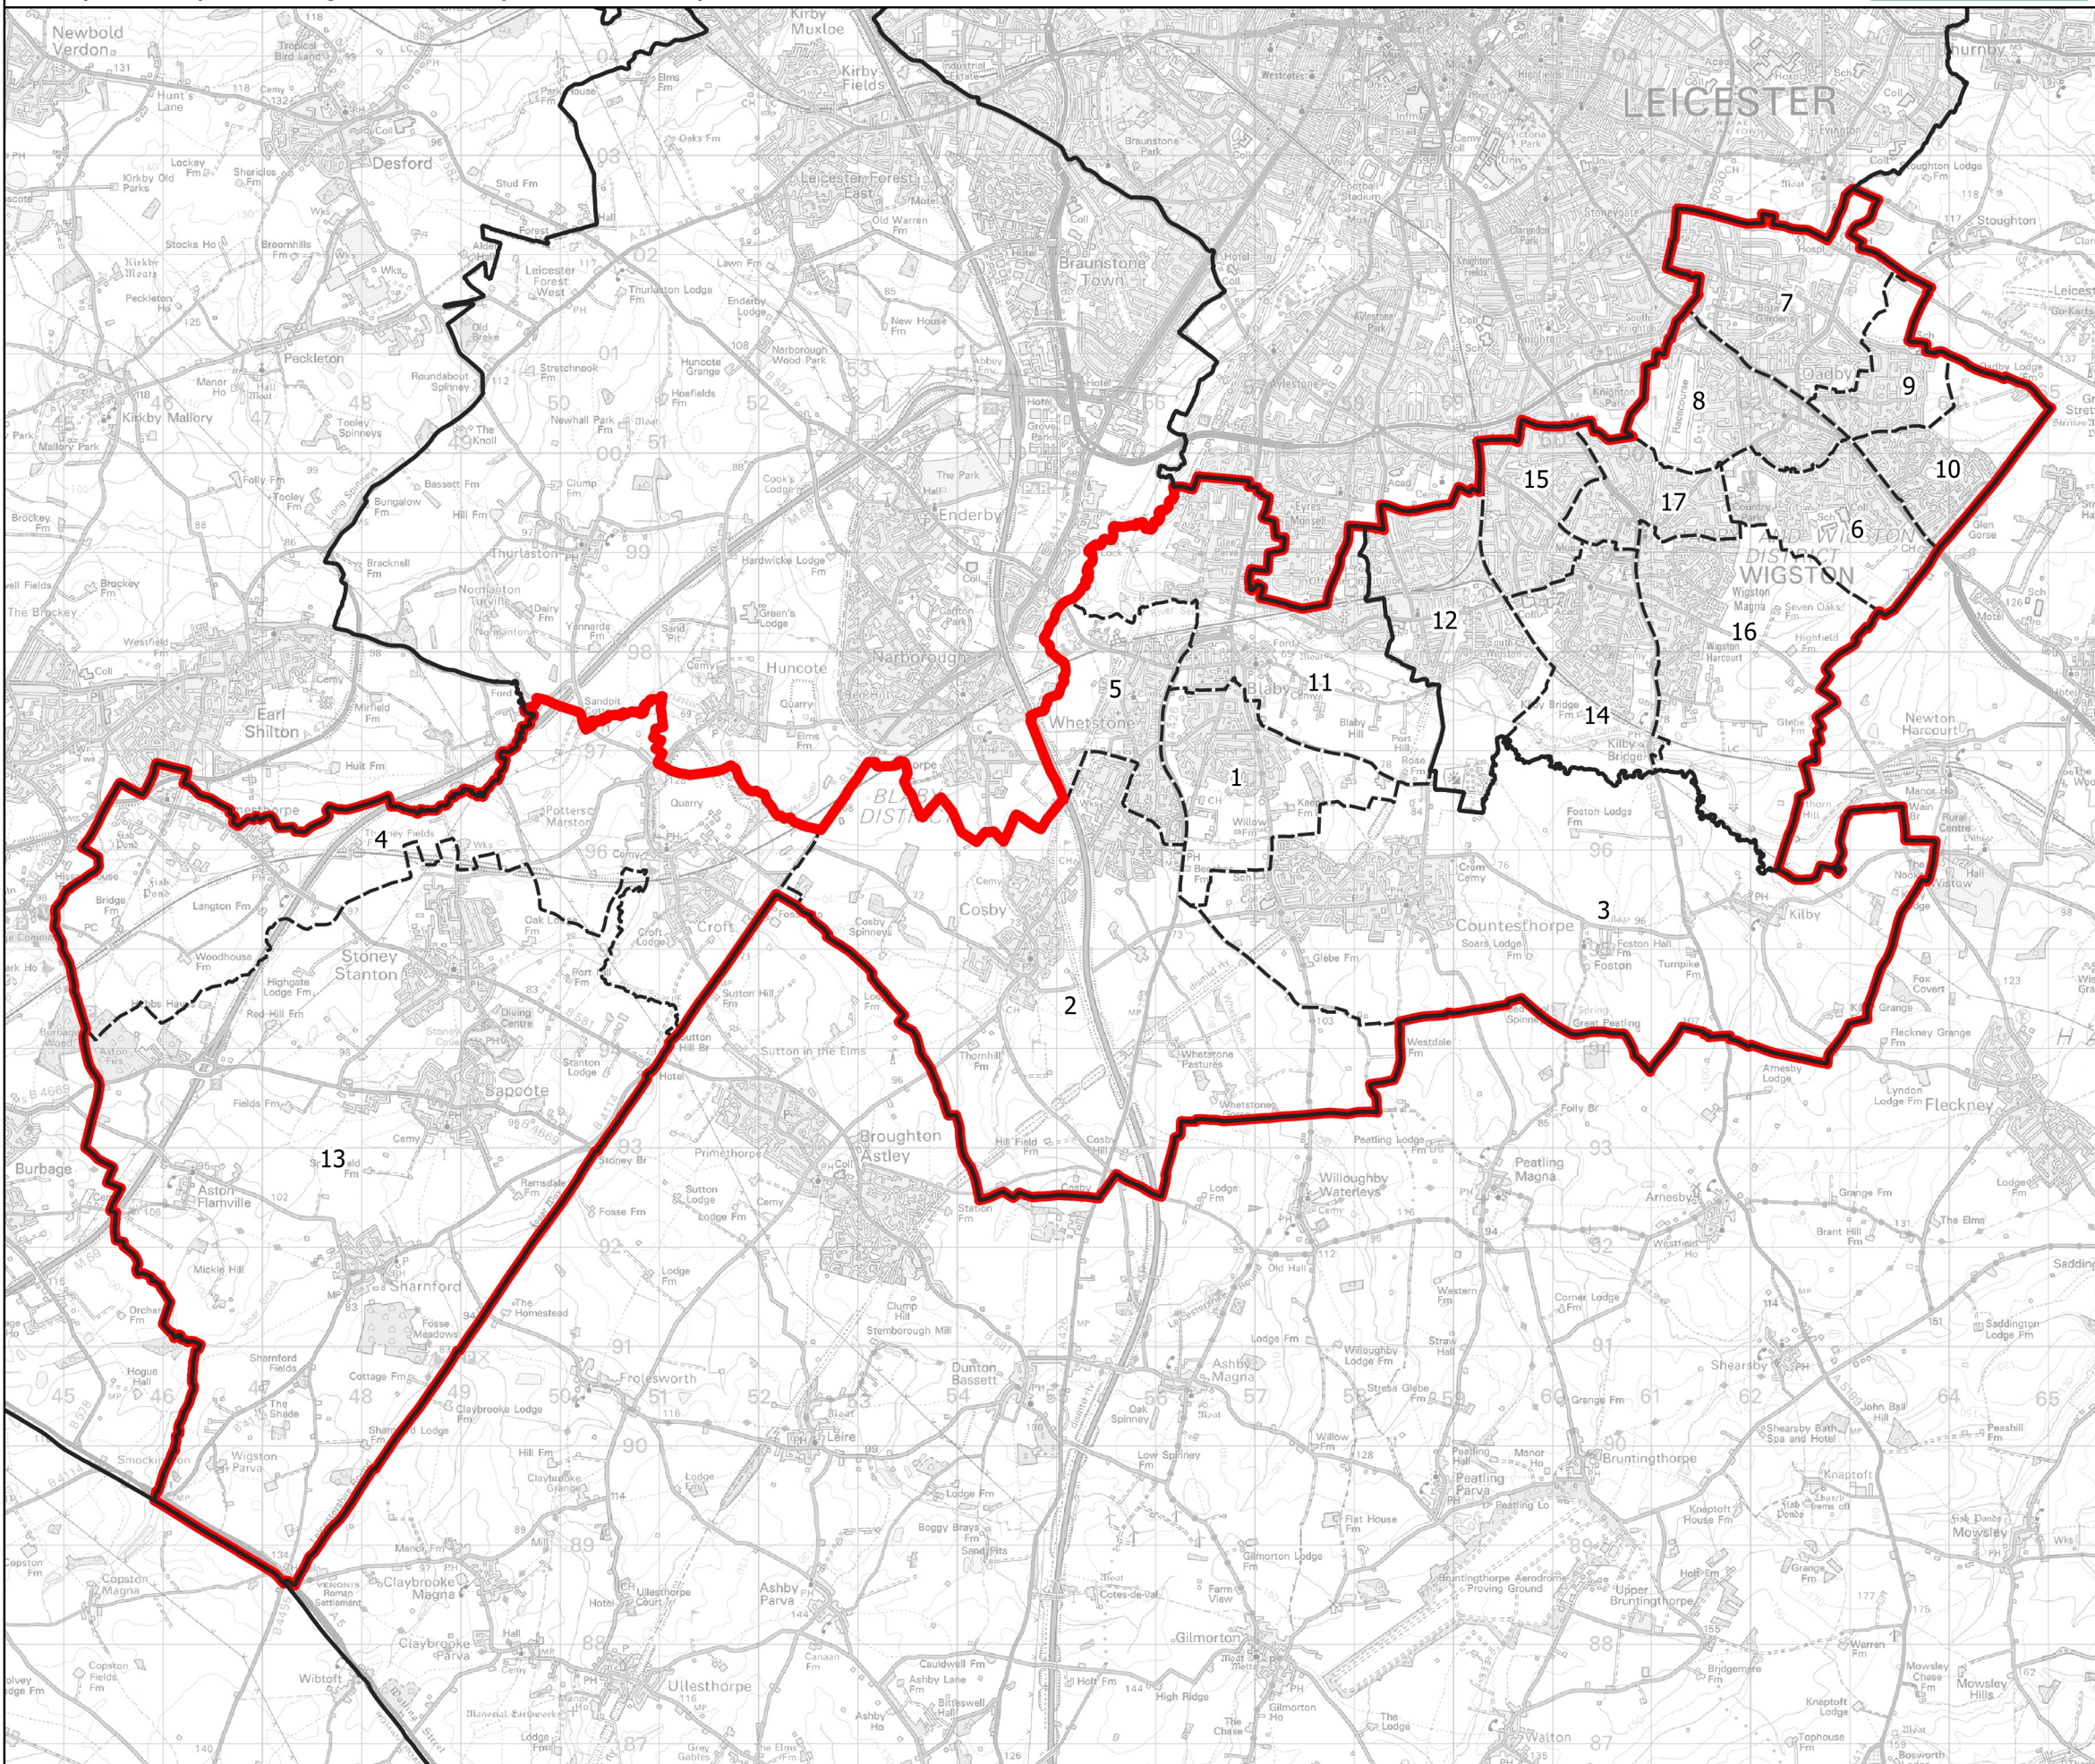

Boundary Commission for England - Initial Proposals for the East Midlands Region

Blaby, Oadby and Wigston County Constituency - Electorate 76,041

- Wards:
- 1 Blaby South
 - 2 Cosby with South Whetstone
 - 3 Countesthorpe
 - 4 Croft Hill
 - 5 North Whetstone
 - 6 Oadby Brocks Hill
 - 7 Oadby Grange
 - 8 Oadby St. Peter's
 - 9 Oadby Uplands
 - 10 Oadby Woodlands
 - 11 Saxondale
 - 12 South Wigston
 - 13 Stanton and Flamville
 - 14 Wigston All Saints
 - 15 Wigston Fields
 - 16 Wigston Meadowcourt
 - 17 Wigston St. Wolstan's

-  Constituency
-  Local Authorities
-  Wards

0 1 2 km

© Crown copyright and database rights 2021 OS 100018289. You are permitted to use this data solely to enable you to respond to, or interact with, the organisation that provided you with the data. You are not permitted to copy, sub-licence, distribute or sell any of this data to third parties in any form. Third party rights to enforce the terms of this licence shall be reserved to OS.

Blaby, Oadby and Wigston County Constituency