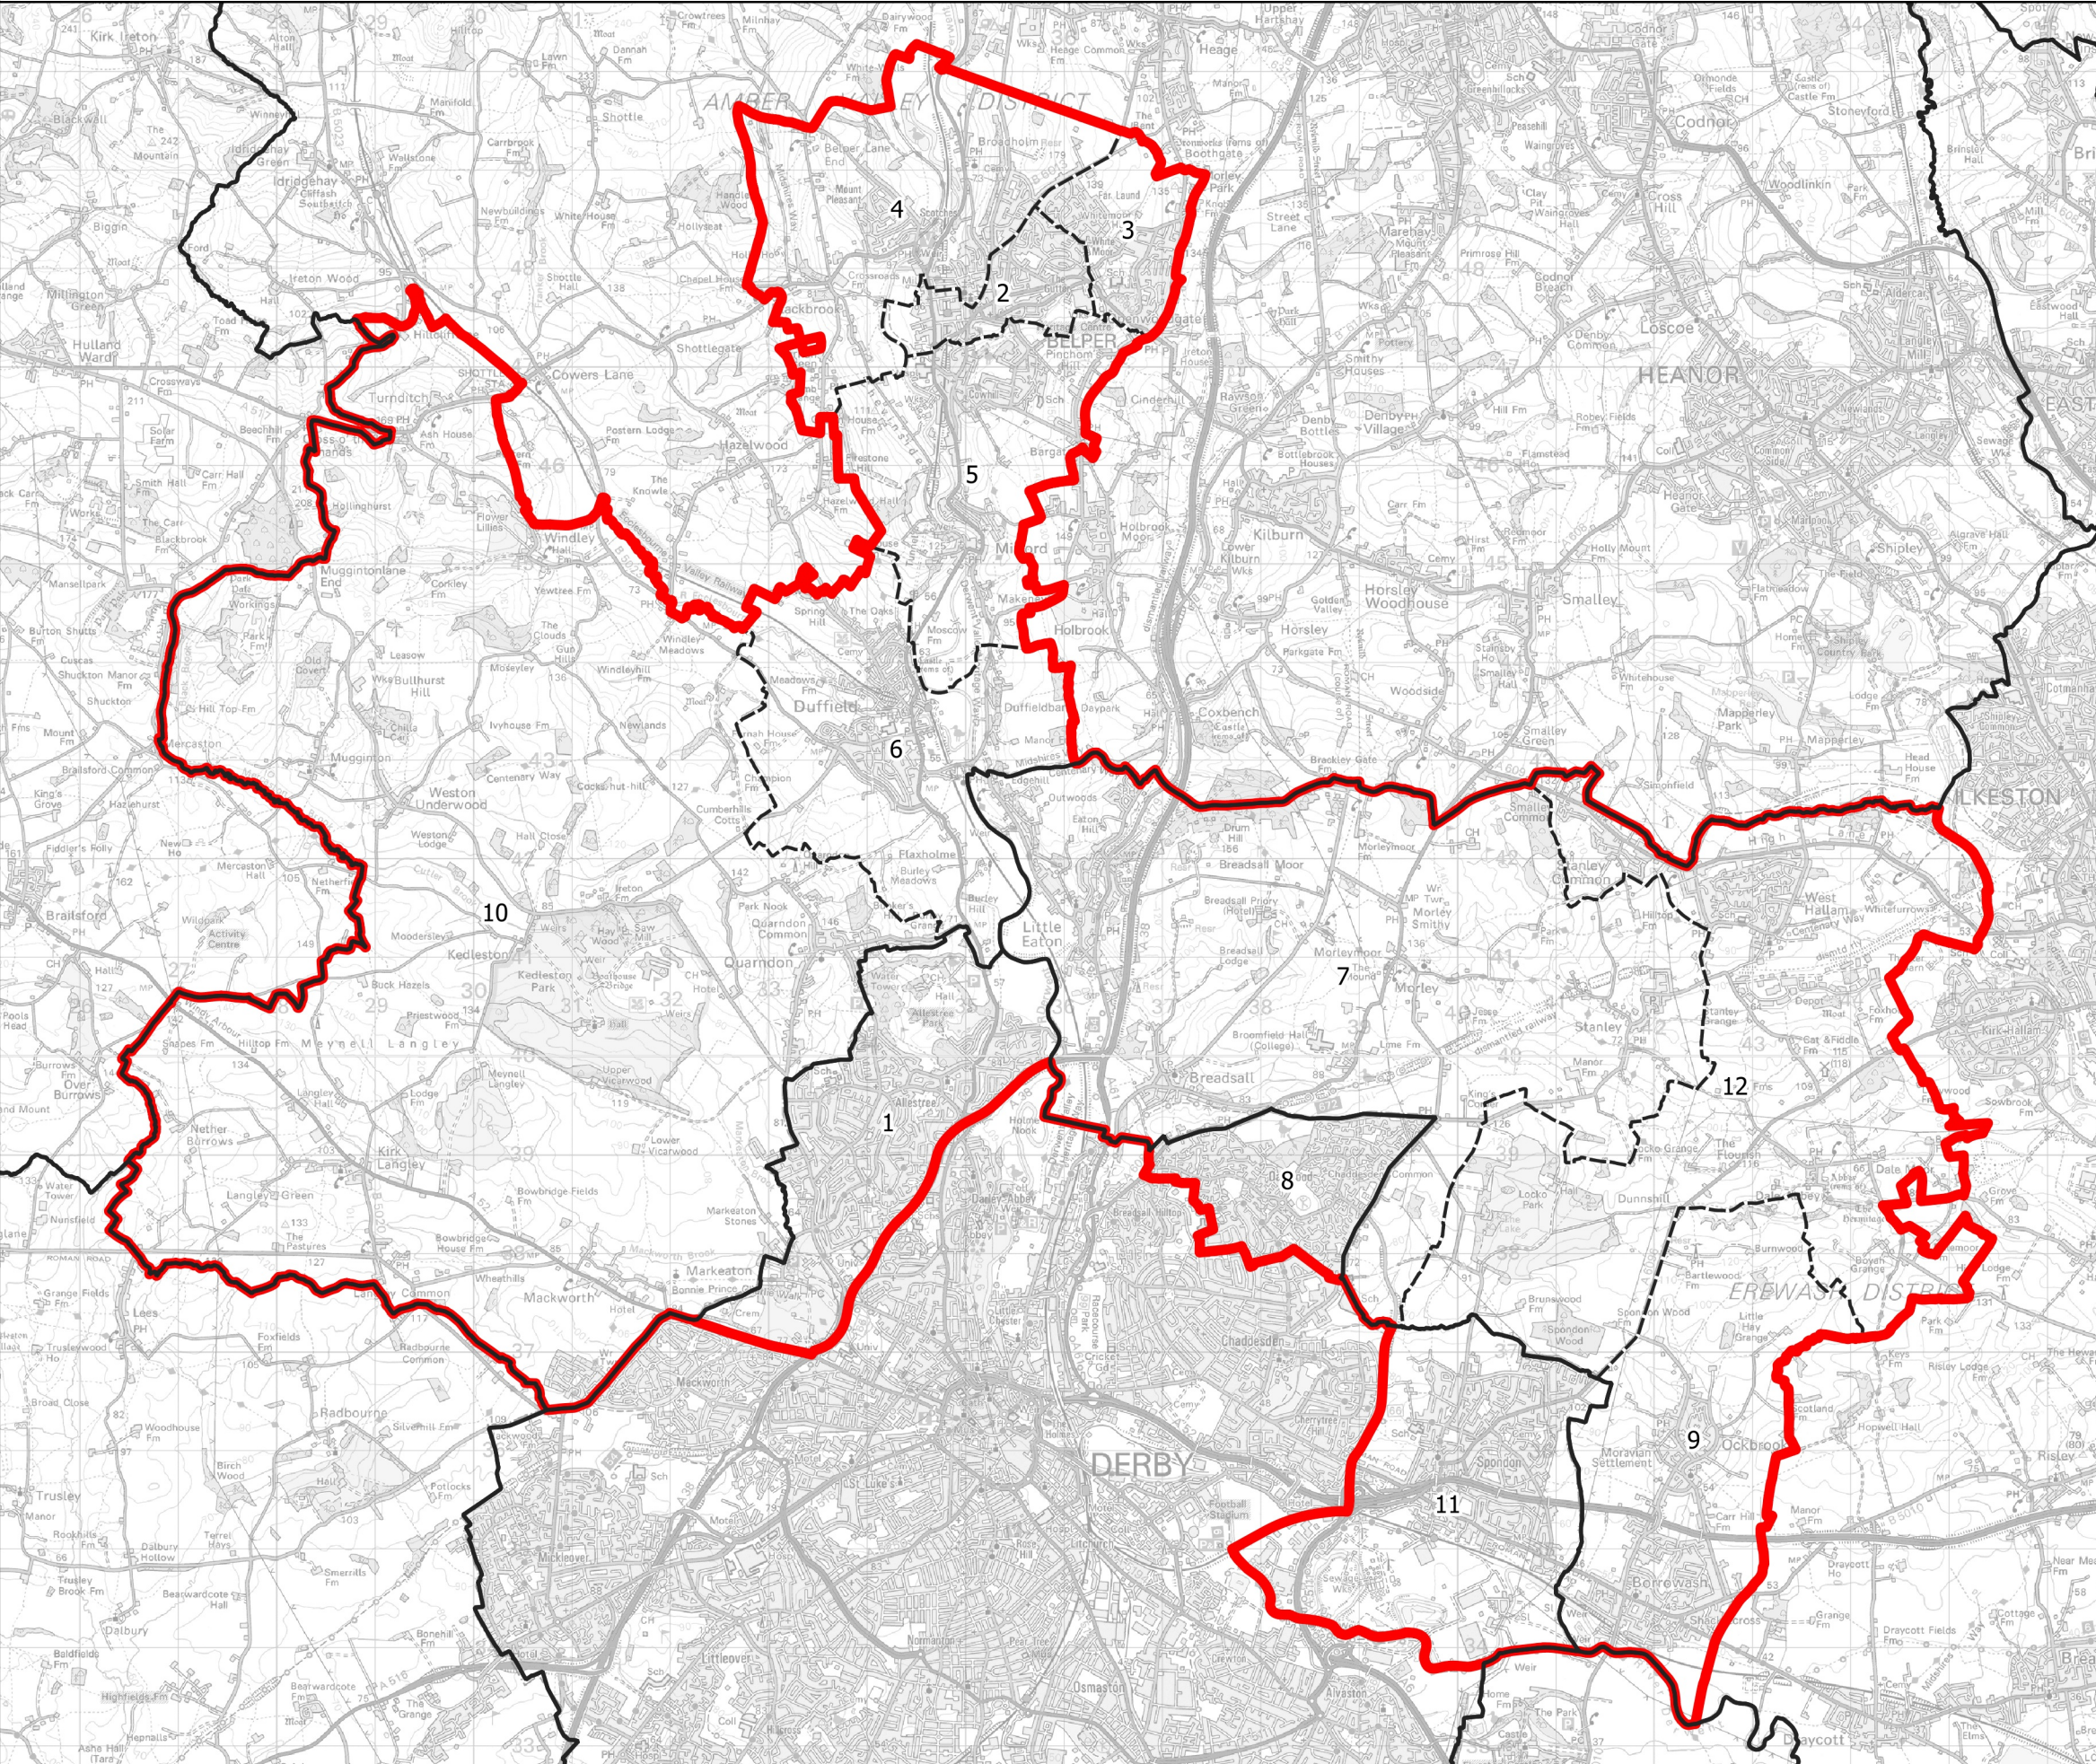

# Boundary Commission for England - Initial Proposals for the East Midlands Region

## Mid Derbyshire County Constituency - Electorate 70,085

- Wards:
- 1 Allestree
  - 2 Belper Central
  - 3 Belper East
  - 4 Belper North
  - 5 Belper South
  - 6 Duffield
  - 7 Little Eaton & Stanley
  - 8 Oakwood
  - 9 Ockbrook & Borrowash
  - 10 South West Parishes
  - 11 Spondon
  - 12 West Hallam & Dale Abbey

 Constituency  
 Local Authorities  
 Wards

0 1 2 km 

© Crown copyright and database rights 2021 OS 100018289. You are permitted to use this data solely to enable you to respond to, or interact with, the organisation that provided you with the data. You are not permitted to copy, sub-licence, distribute or sell any of this data to third parties in any form. Third party rights to enforce the terms of this licence shall be reserved to OS.

Mid Derbyshire County Constituency