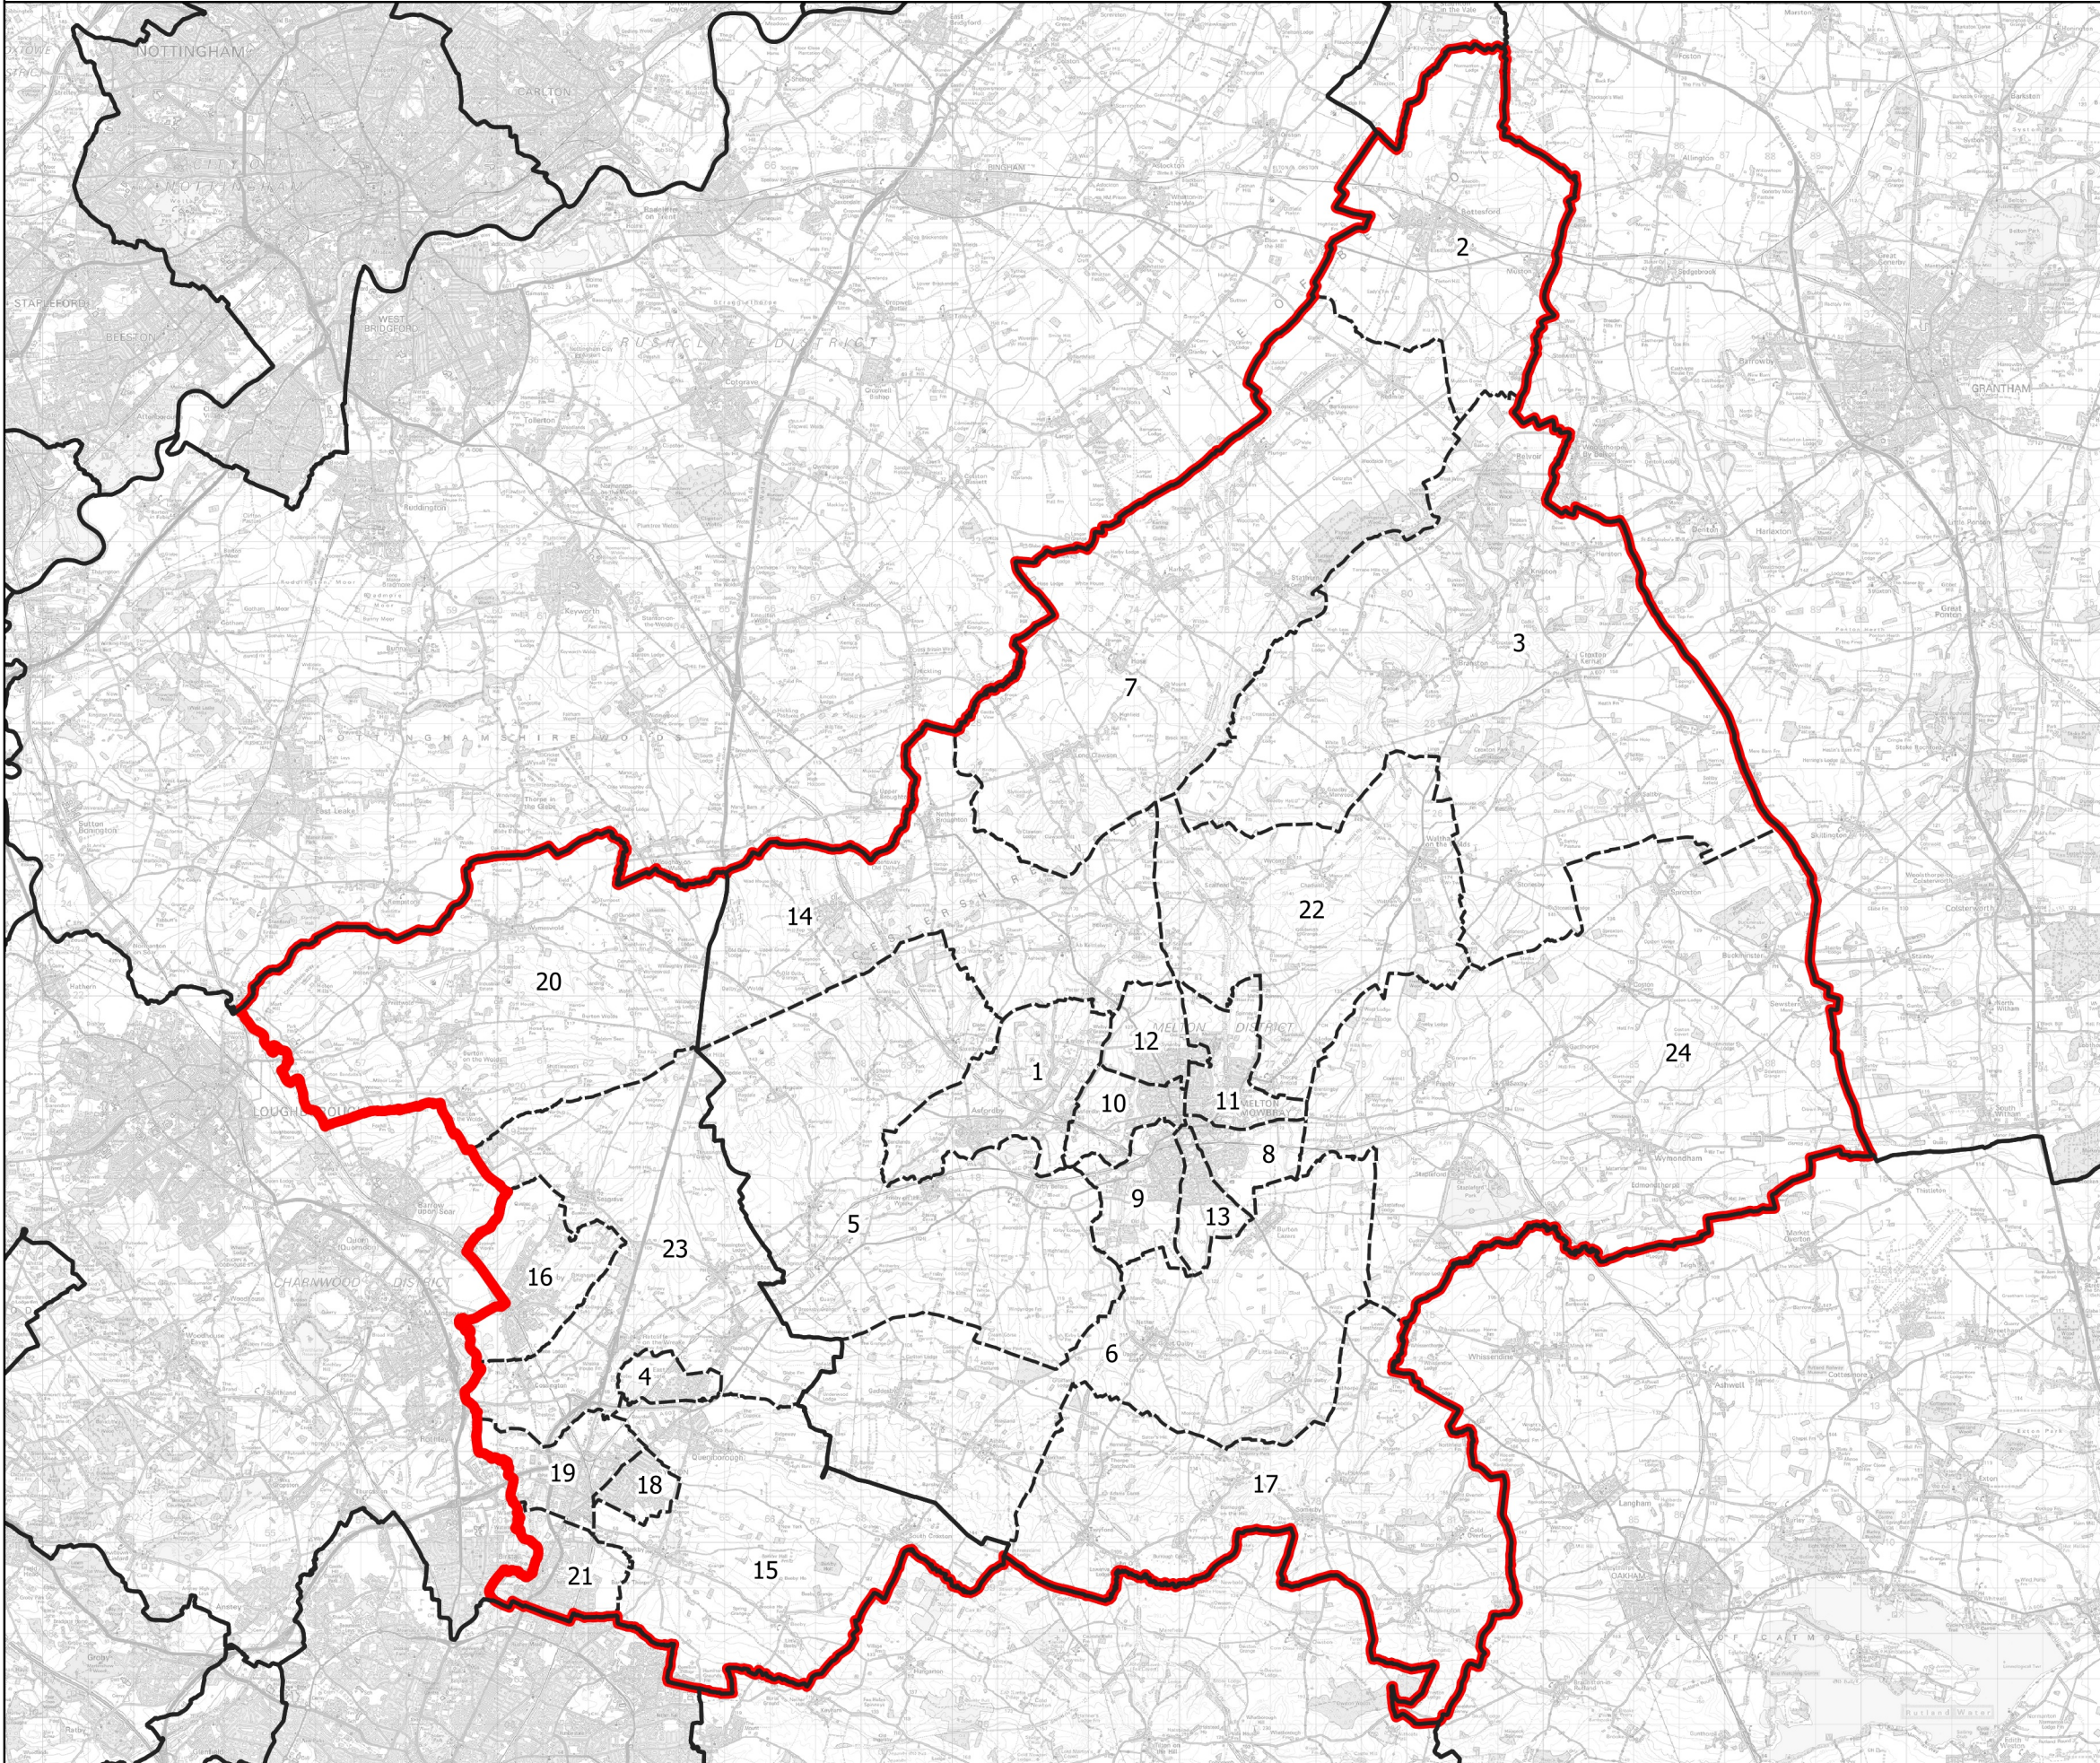

# Boundary Commission for England - Initial Proposals for the East Midlands Region

### Wards:

- 1 Asfordby
- 2 Bottesford
- 3 Croxton Kerrial
- 4 East Goscote
- 5 Frisby-on-the-Wreake
- 6 Gaddesby
- 7 Long Clawson and Stathern
- 8 Melton Craven
- 9 Melton Dorian
- 10 Melton Egerton
- 11 Melton Newport
- 12 Melton Sysonby
- 13 Melton Warwick
- 14 Old Dalby
- 15 Queniborough
- 16 Sileby
- 17 Somerby
- 18 Syston East
- 19 Syston West
- 20 The Wolds
- 21 Thurmaston
- 22 Waltham-on-the-Wolds
- 23 Wreake Villages
- 24 Wymondham

- Constituency
- Local Authorities
- Wards

0 2 4 km

© Crown copyright and database rights 2021 OS 100018289. You are permitted to use this data solely to enable you to respond to, or interact with, the organisation that provided you with the data. You are not permitted to copy, sub-license, distribute or sell any of this data to third parties in any form. Third party rights to enforce the terms of this licence shall be reserved to OS.