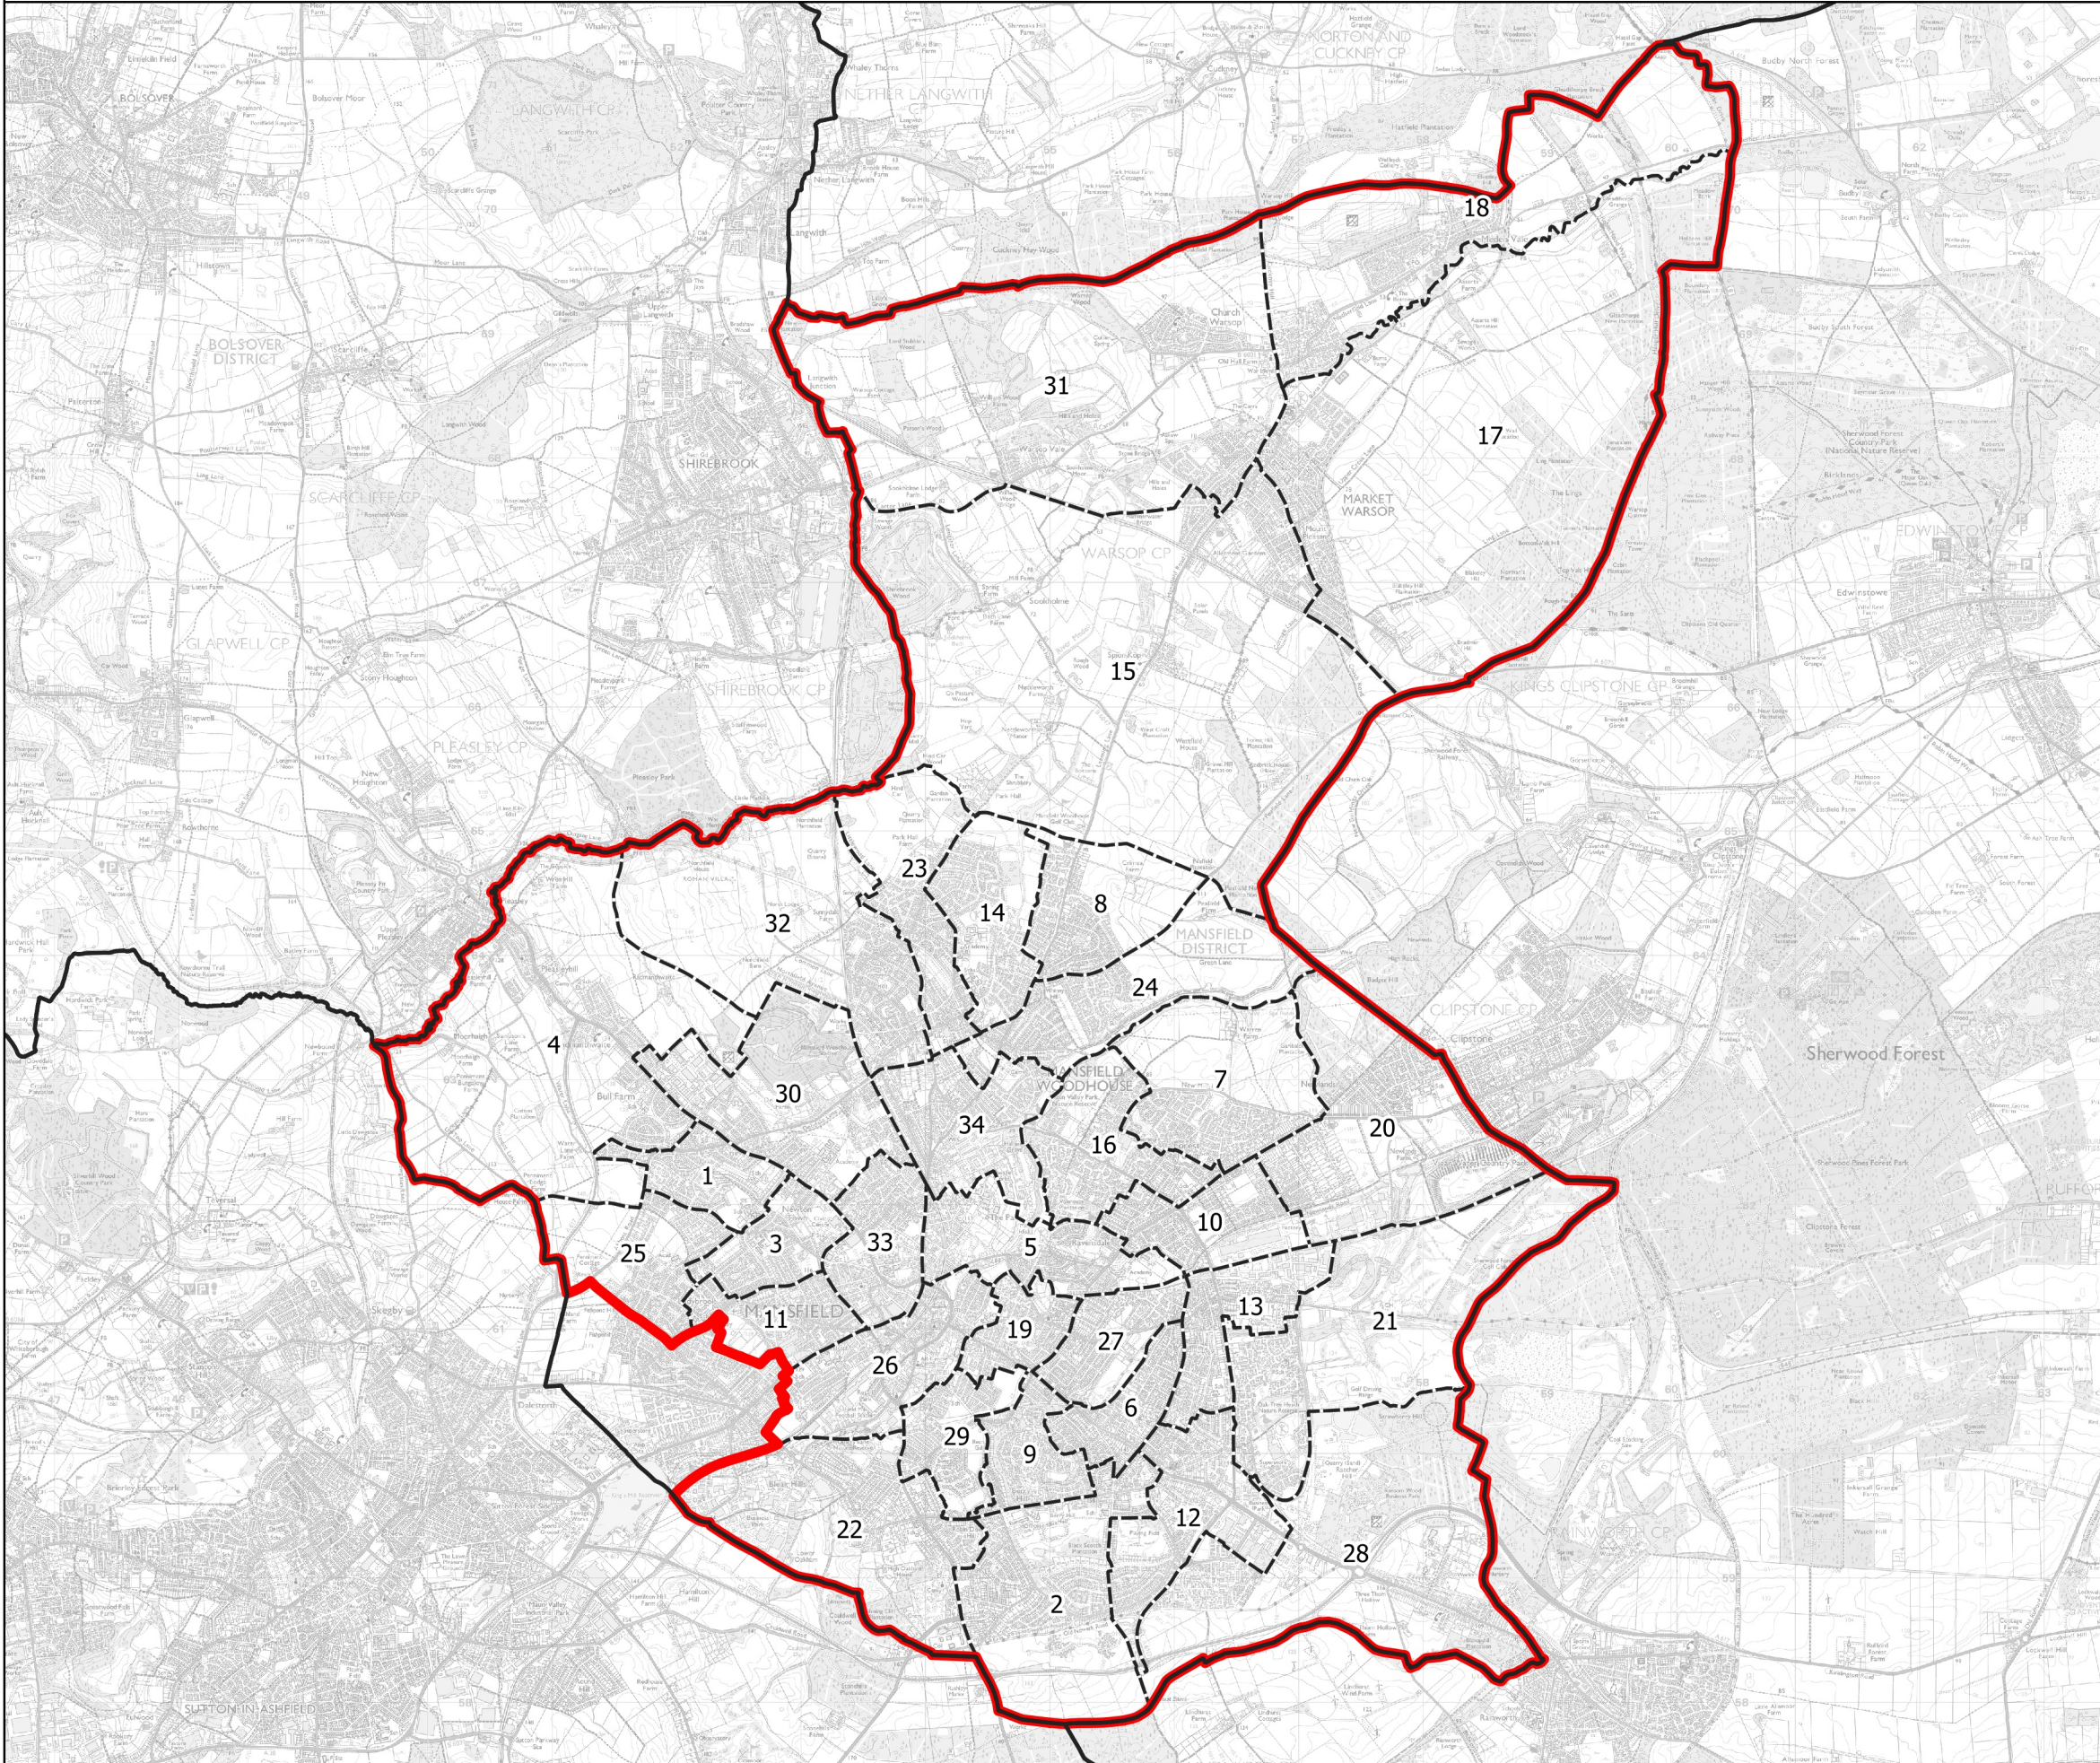

Boundary Commission for England - Initial Proposals for the East Midlands Region

Mansfield County Constituency - Electorate 72,796

Wards:

- 1 Abbott
- 2 Berry Hill
- 3 Broomhill
- 4 Bull Farm and Pleasley Hill
- 5 Carr Bank
- 6 Eakring
- 7 Holly
- 8 Hornby
- 9 Kings Walk
- 10 Kingsway
- 11 Ladybrook
- 12 Lindhurst
- 13 Ling Forest
- 14 Manor
- 15 Market Warsop
- 16 Maun Valley
- 17 Meden
- 18 Netherfield
- 19 Newgate
- 20 Newlands
- 21 Oak Tree
- 22 Oakham
- 23 Park Hall
- 24 Peafields
- 25 Penniment
- 26 Portland
- 27 Racecourse
- 28 Ransom Wood
- 29 Sandhurst
- 30 Sherwood
- 31 Warsop Carrs
- 32 Woodhouse
- 33 Woodlands
- 34 Yeoman Hill

Mansfield County Constituency