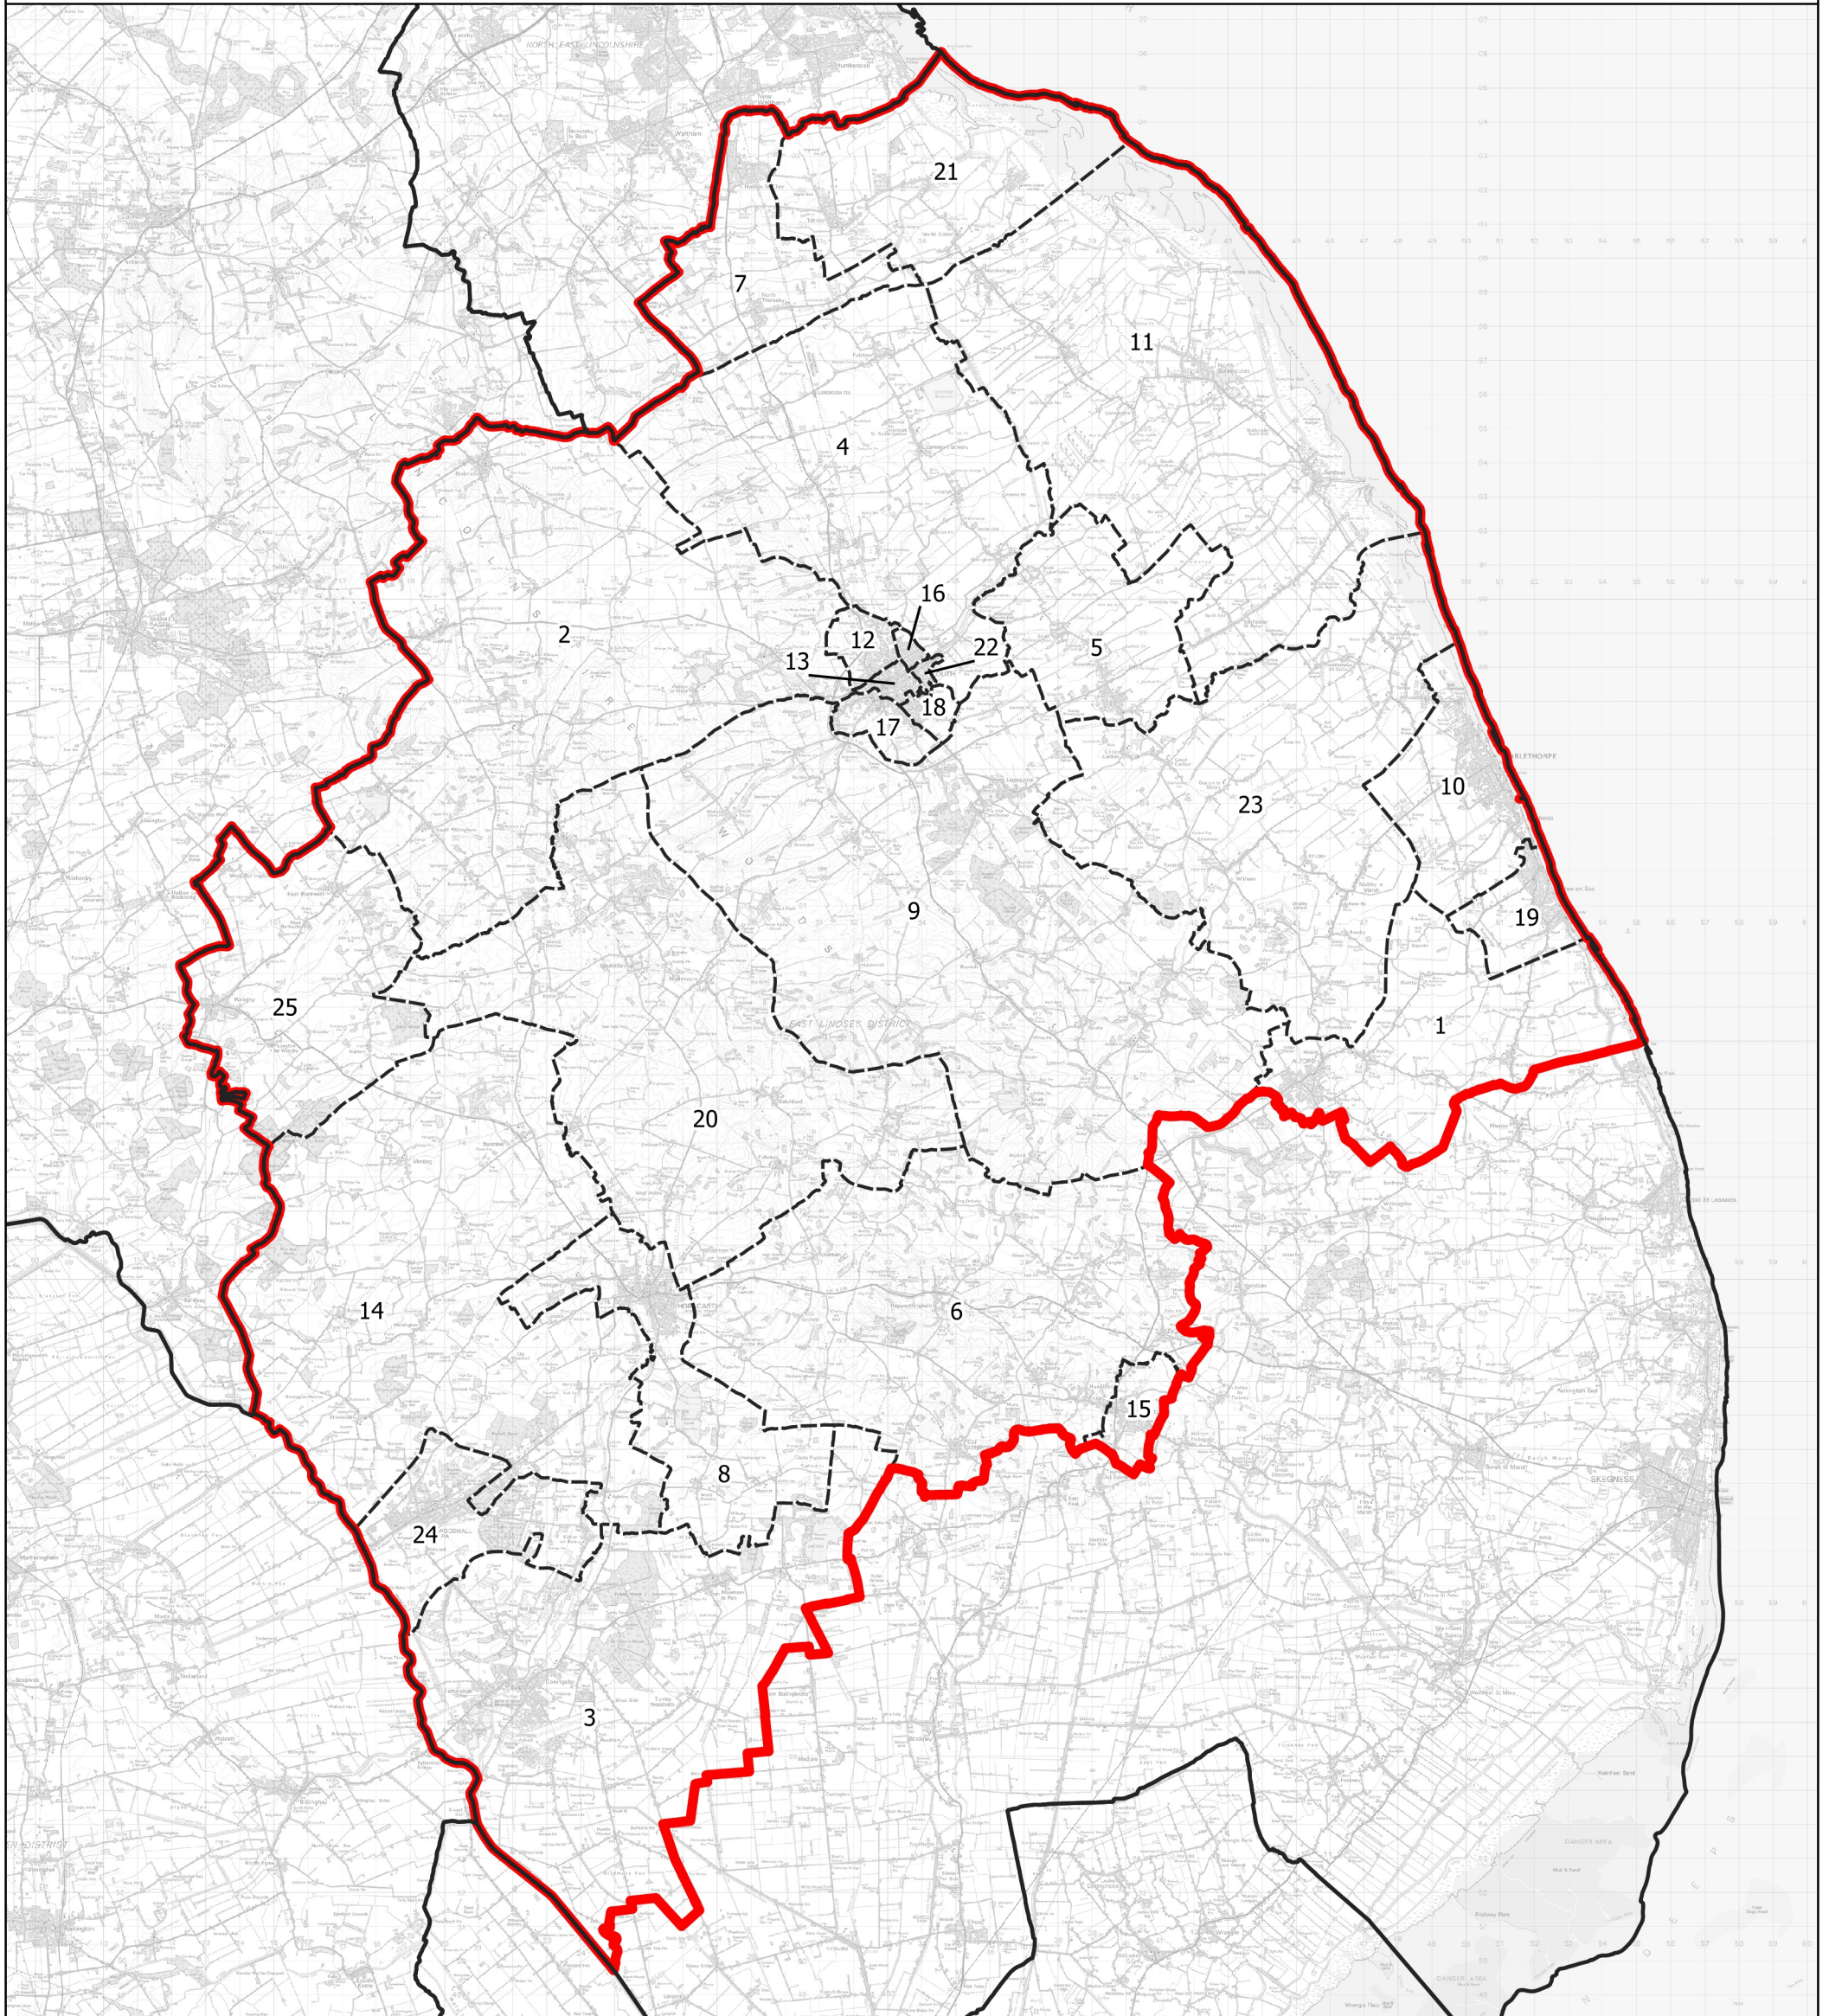

Boundary Commission for England - Initial Proposals for the East Midlands Region

Louth and Horncastle County Constituency - Electorate 73,791

Wards:

- | | | | |
|-----------------------|-----------------------------------|------------------------|----------------------------|
| 1 Alford | 7 Holton-le-Clay & North Thoresby | 13 Priory & St. James' | 20 Tetford & Donington |
| 2 Binbrook | 8 Horncastle | 14 Roughton | 21 Tetney |
| 3 Coningsby & Mareham | 9 Legbourne | 15 Spilsby | 22 Trinity |
| 4 Fulstow | 10 Mablethorpe | 16 St. Margaret's | 23 Withern & Theddlethorpe |
| 5 Grimoldby | 11 Marshchapel & Somercotes | 17 St. Mary's | 24 Woodhall Spa |
| 6 Hagworthingham | 12 North Holme | 18 St. Michael's | 25 Wragby |
| | | 19 Sutton on Sea | |

- Constituency
- Local Authorities
- Wards

© Crown copyright and database rights 2021 OS 100018289. You are permitted to use this data solely to enable you to respond to, or interact with, the organisation that provided you with the data. You are not permitted to copy, sub-licence, distribute or sell any of this data to third parties in any form. Third party rights to enforce the terms of this licence shall be reserved to OS.

Louth and Horncastle County Constituency