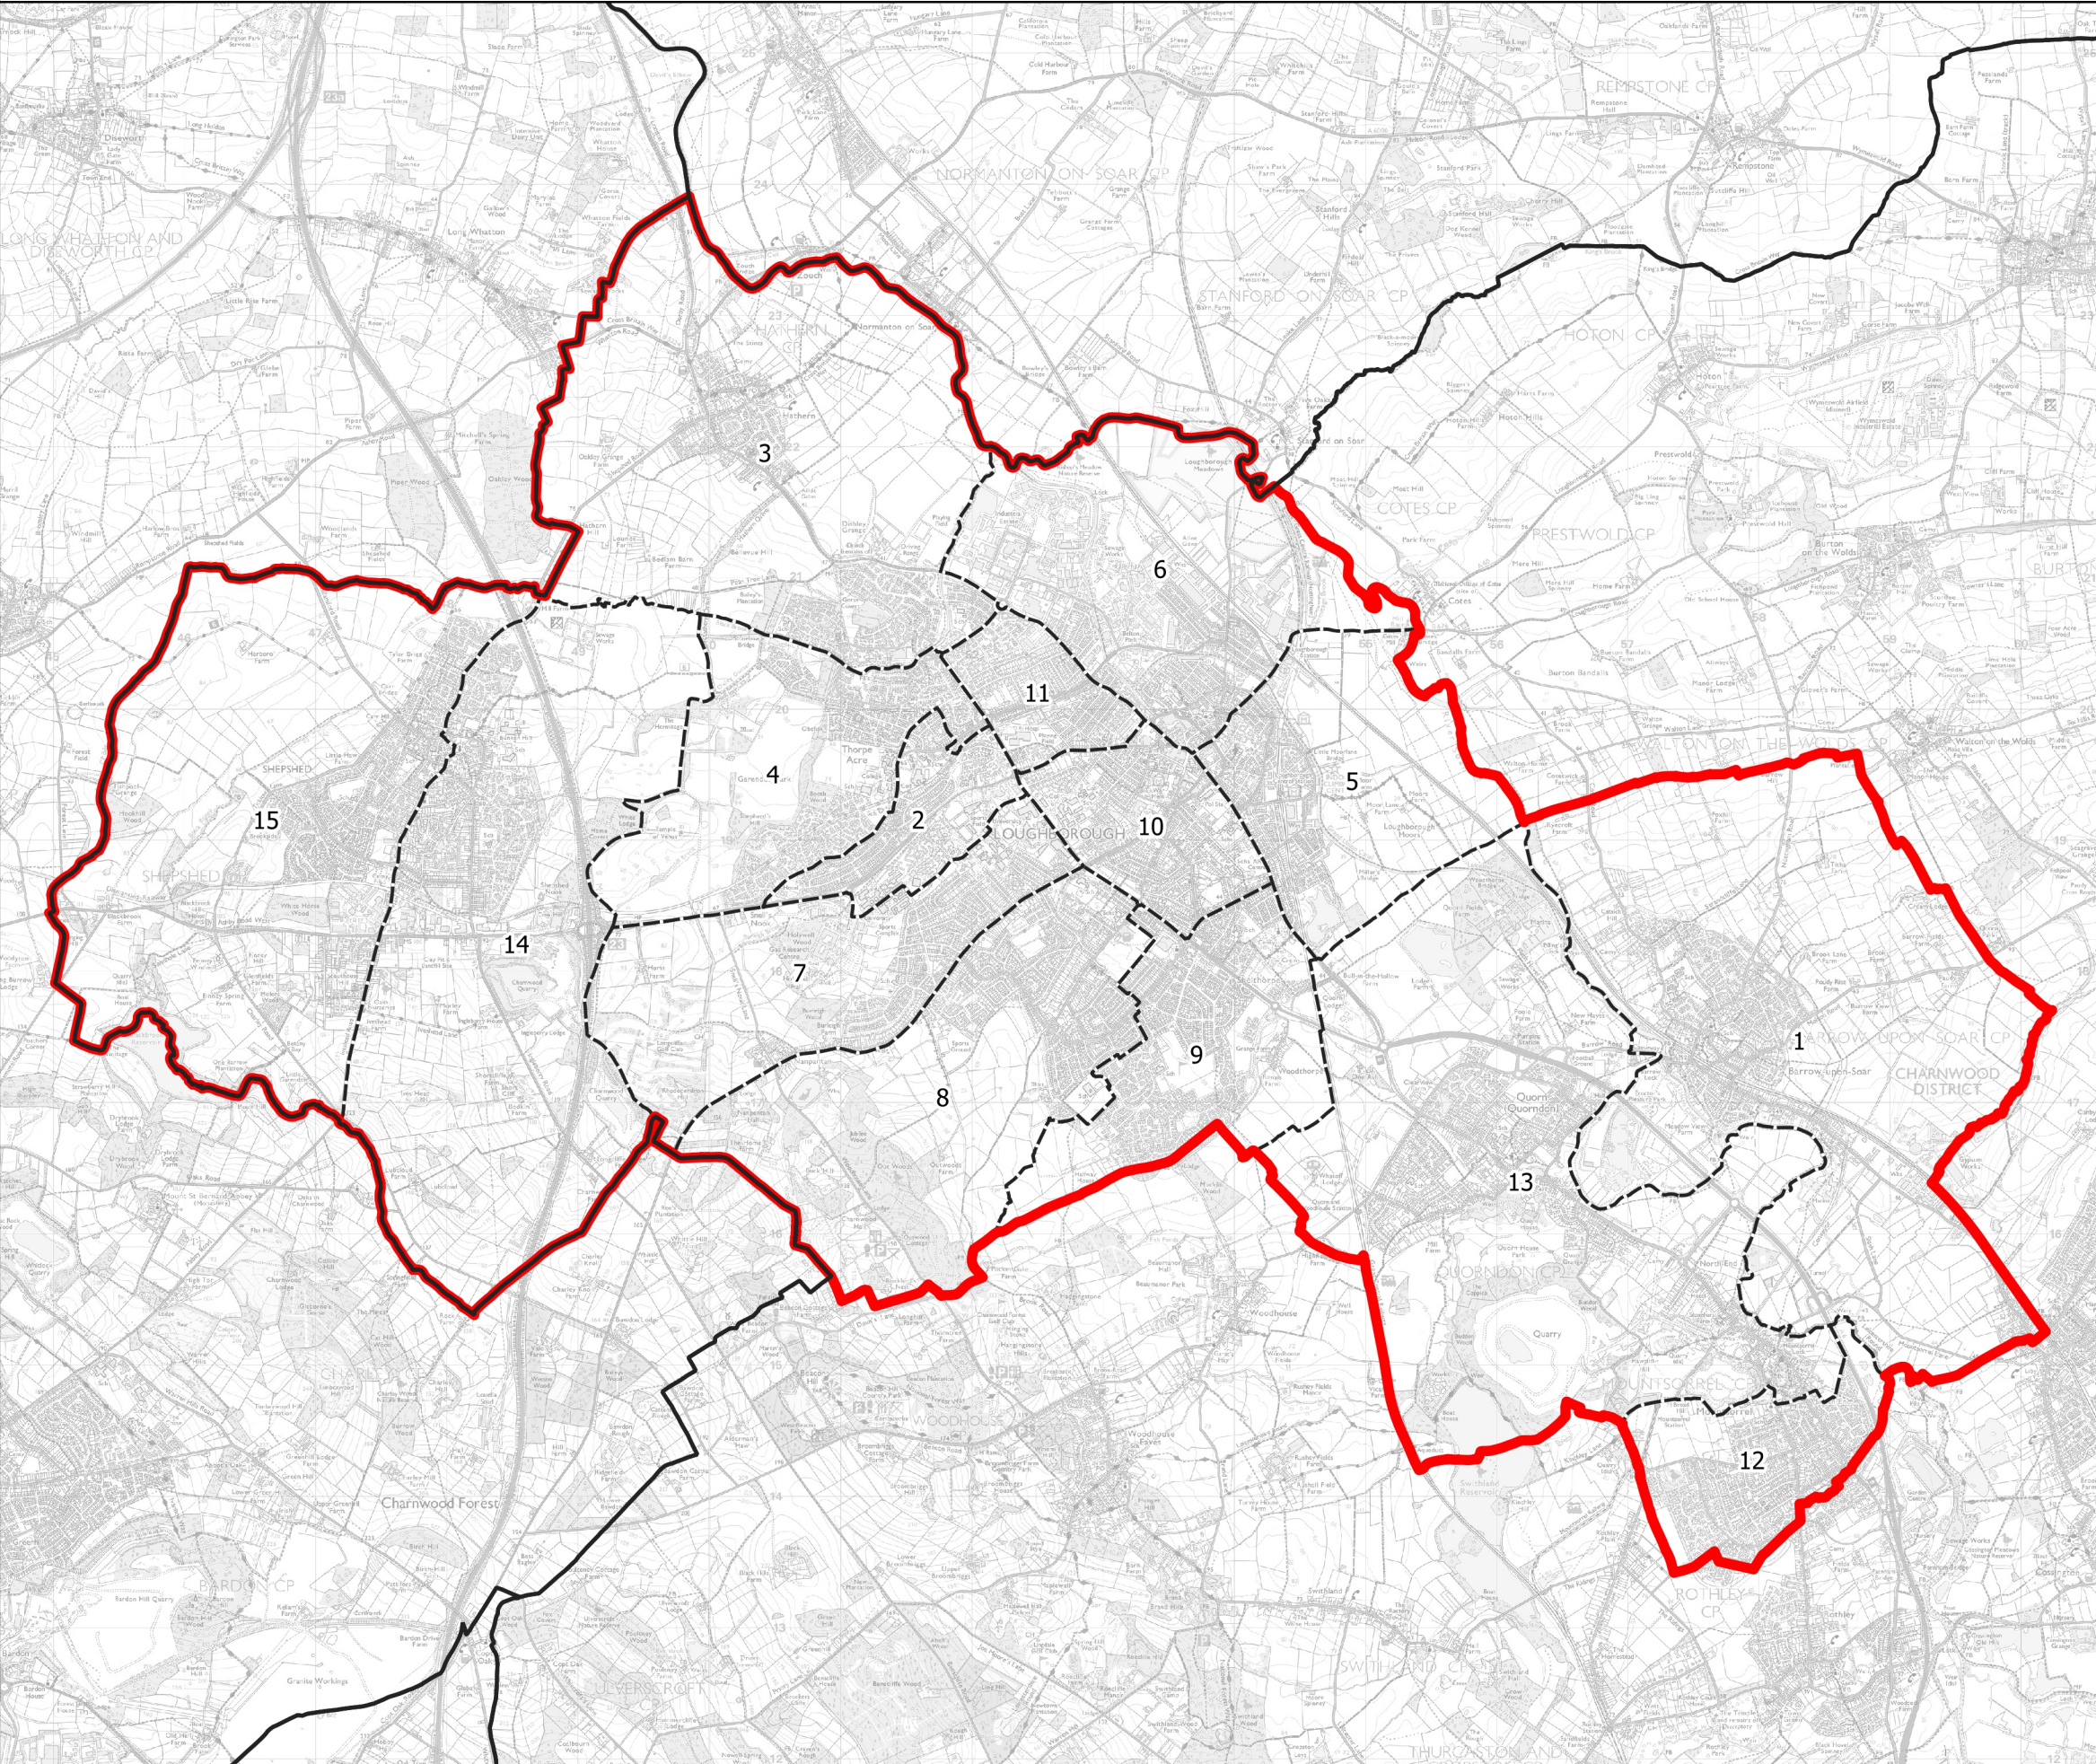

Boundary Commission for England - Initial Proposals for the East Midlands Region

Loughborough County Constituency - Electorate 76,703

- Wards:
- 1 Barrow and Sileby West
 - 2 Loughborough Ashby
 - 3 Loughborough Dishley and Hathern
 - 4 Loughborough Garendon
 - 5 Loughborough Hastings
 - 6 Loughborough Lemyngton
 - 7 Loughborough Nanpantan
 - 8 Loughborough Outwoods
 - 9 Loughborough Shelthorpe
 - 10 Loughborough Southfields
 - 11 Loughborough Storer
 - 12 Mountsorrel
 - 13 Quorn and Mountsorrel Castle
 - 14 Shepshed East
 - 15 Shepshed West

Constituency
 Local Authorities
 Wards

0 0.7 1.4 km

© Crown copyright and database rights 2021 OS 100018289. You are permitted to use this data solely to enable you to respond to, or interact with, the organisation that provided you with the data. You are not permitted to copy, sub-license, distribute or sell any of this data to third parties in any form. Third party rights to enforce the terms of this licence shall be reserved to OS.

Loughborough County Constituency