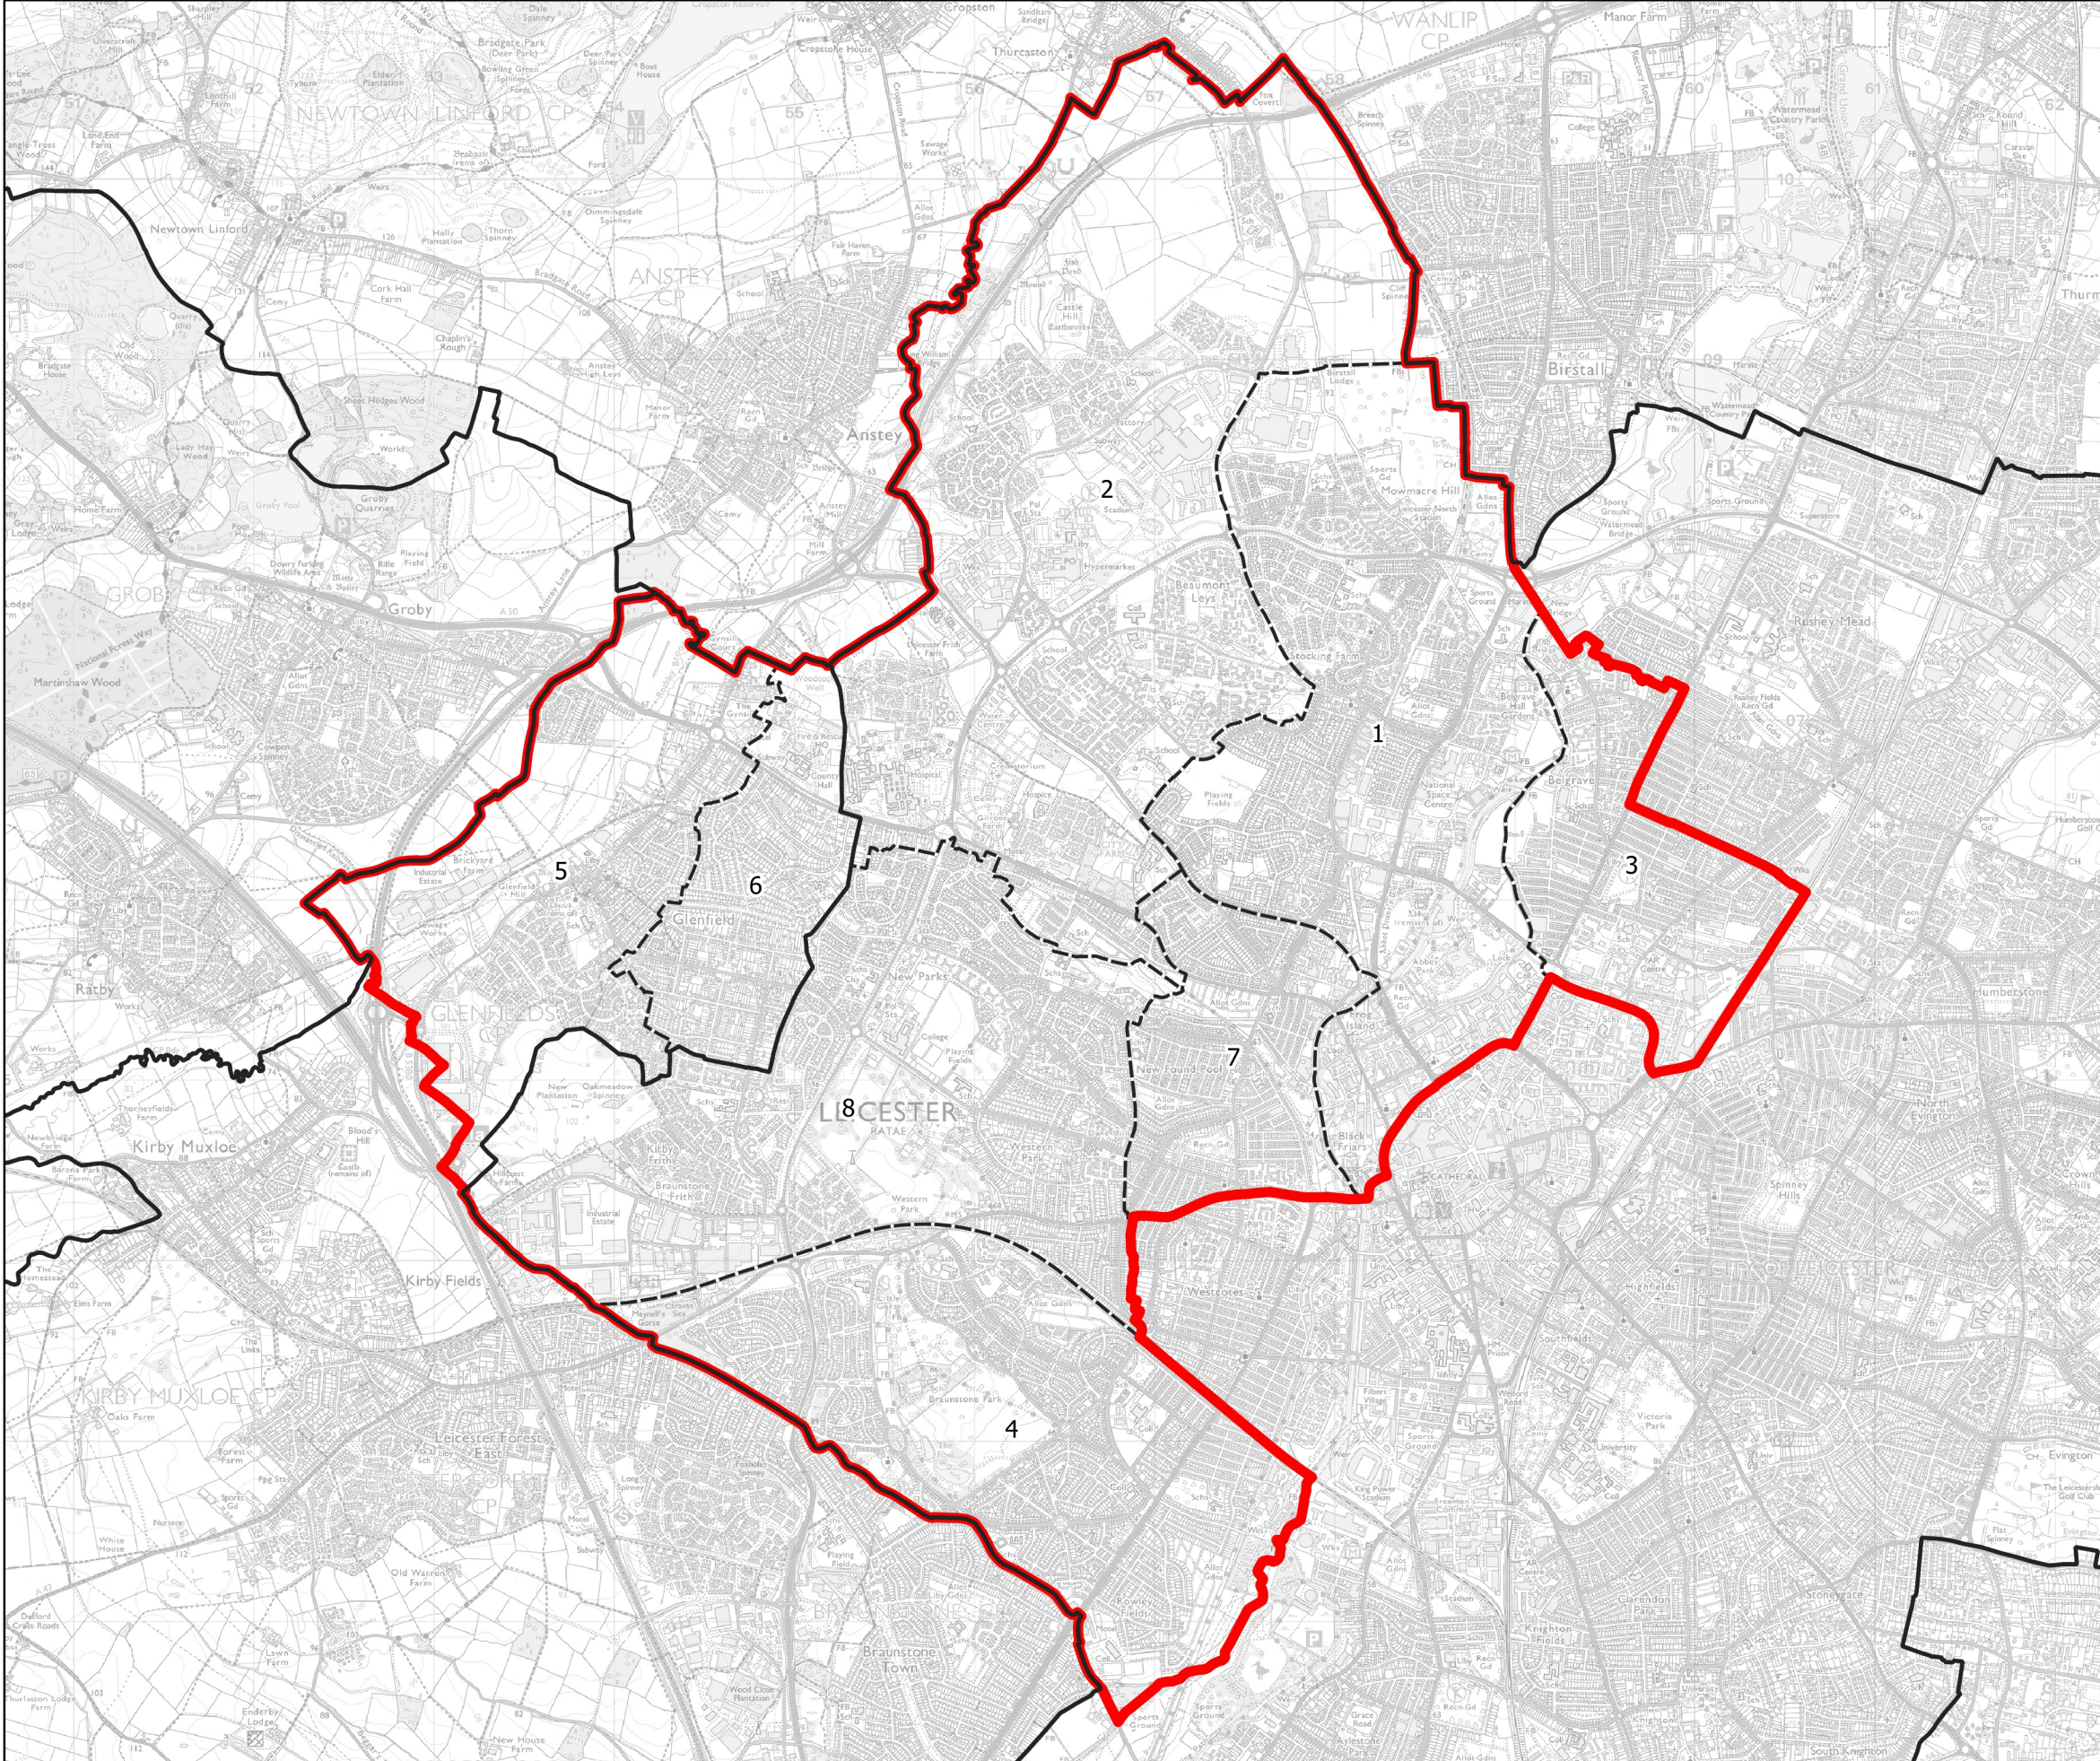

Boundary Commission for England - Initial Proposals for the East Midlands Region

Leicester West and Glenfield Borough Constituency - Electorate 76,992

- Wards:
- 1 Abbey
 - 2 Beaumont Leys
 - 3 Belgrave
 - 4 Braunstone Park & Rowley Fields
 - 5 Ellis
 - 6 Fairstone
 - 7 Fosse
 - 8 Western

Leicester West and Glenfield Borough Constituency