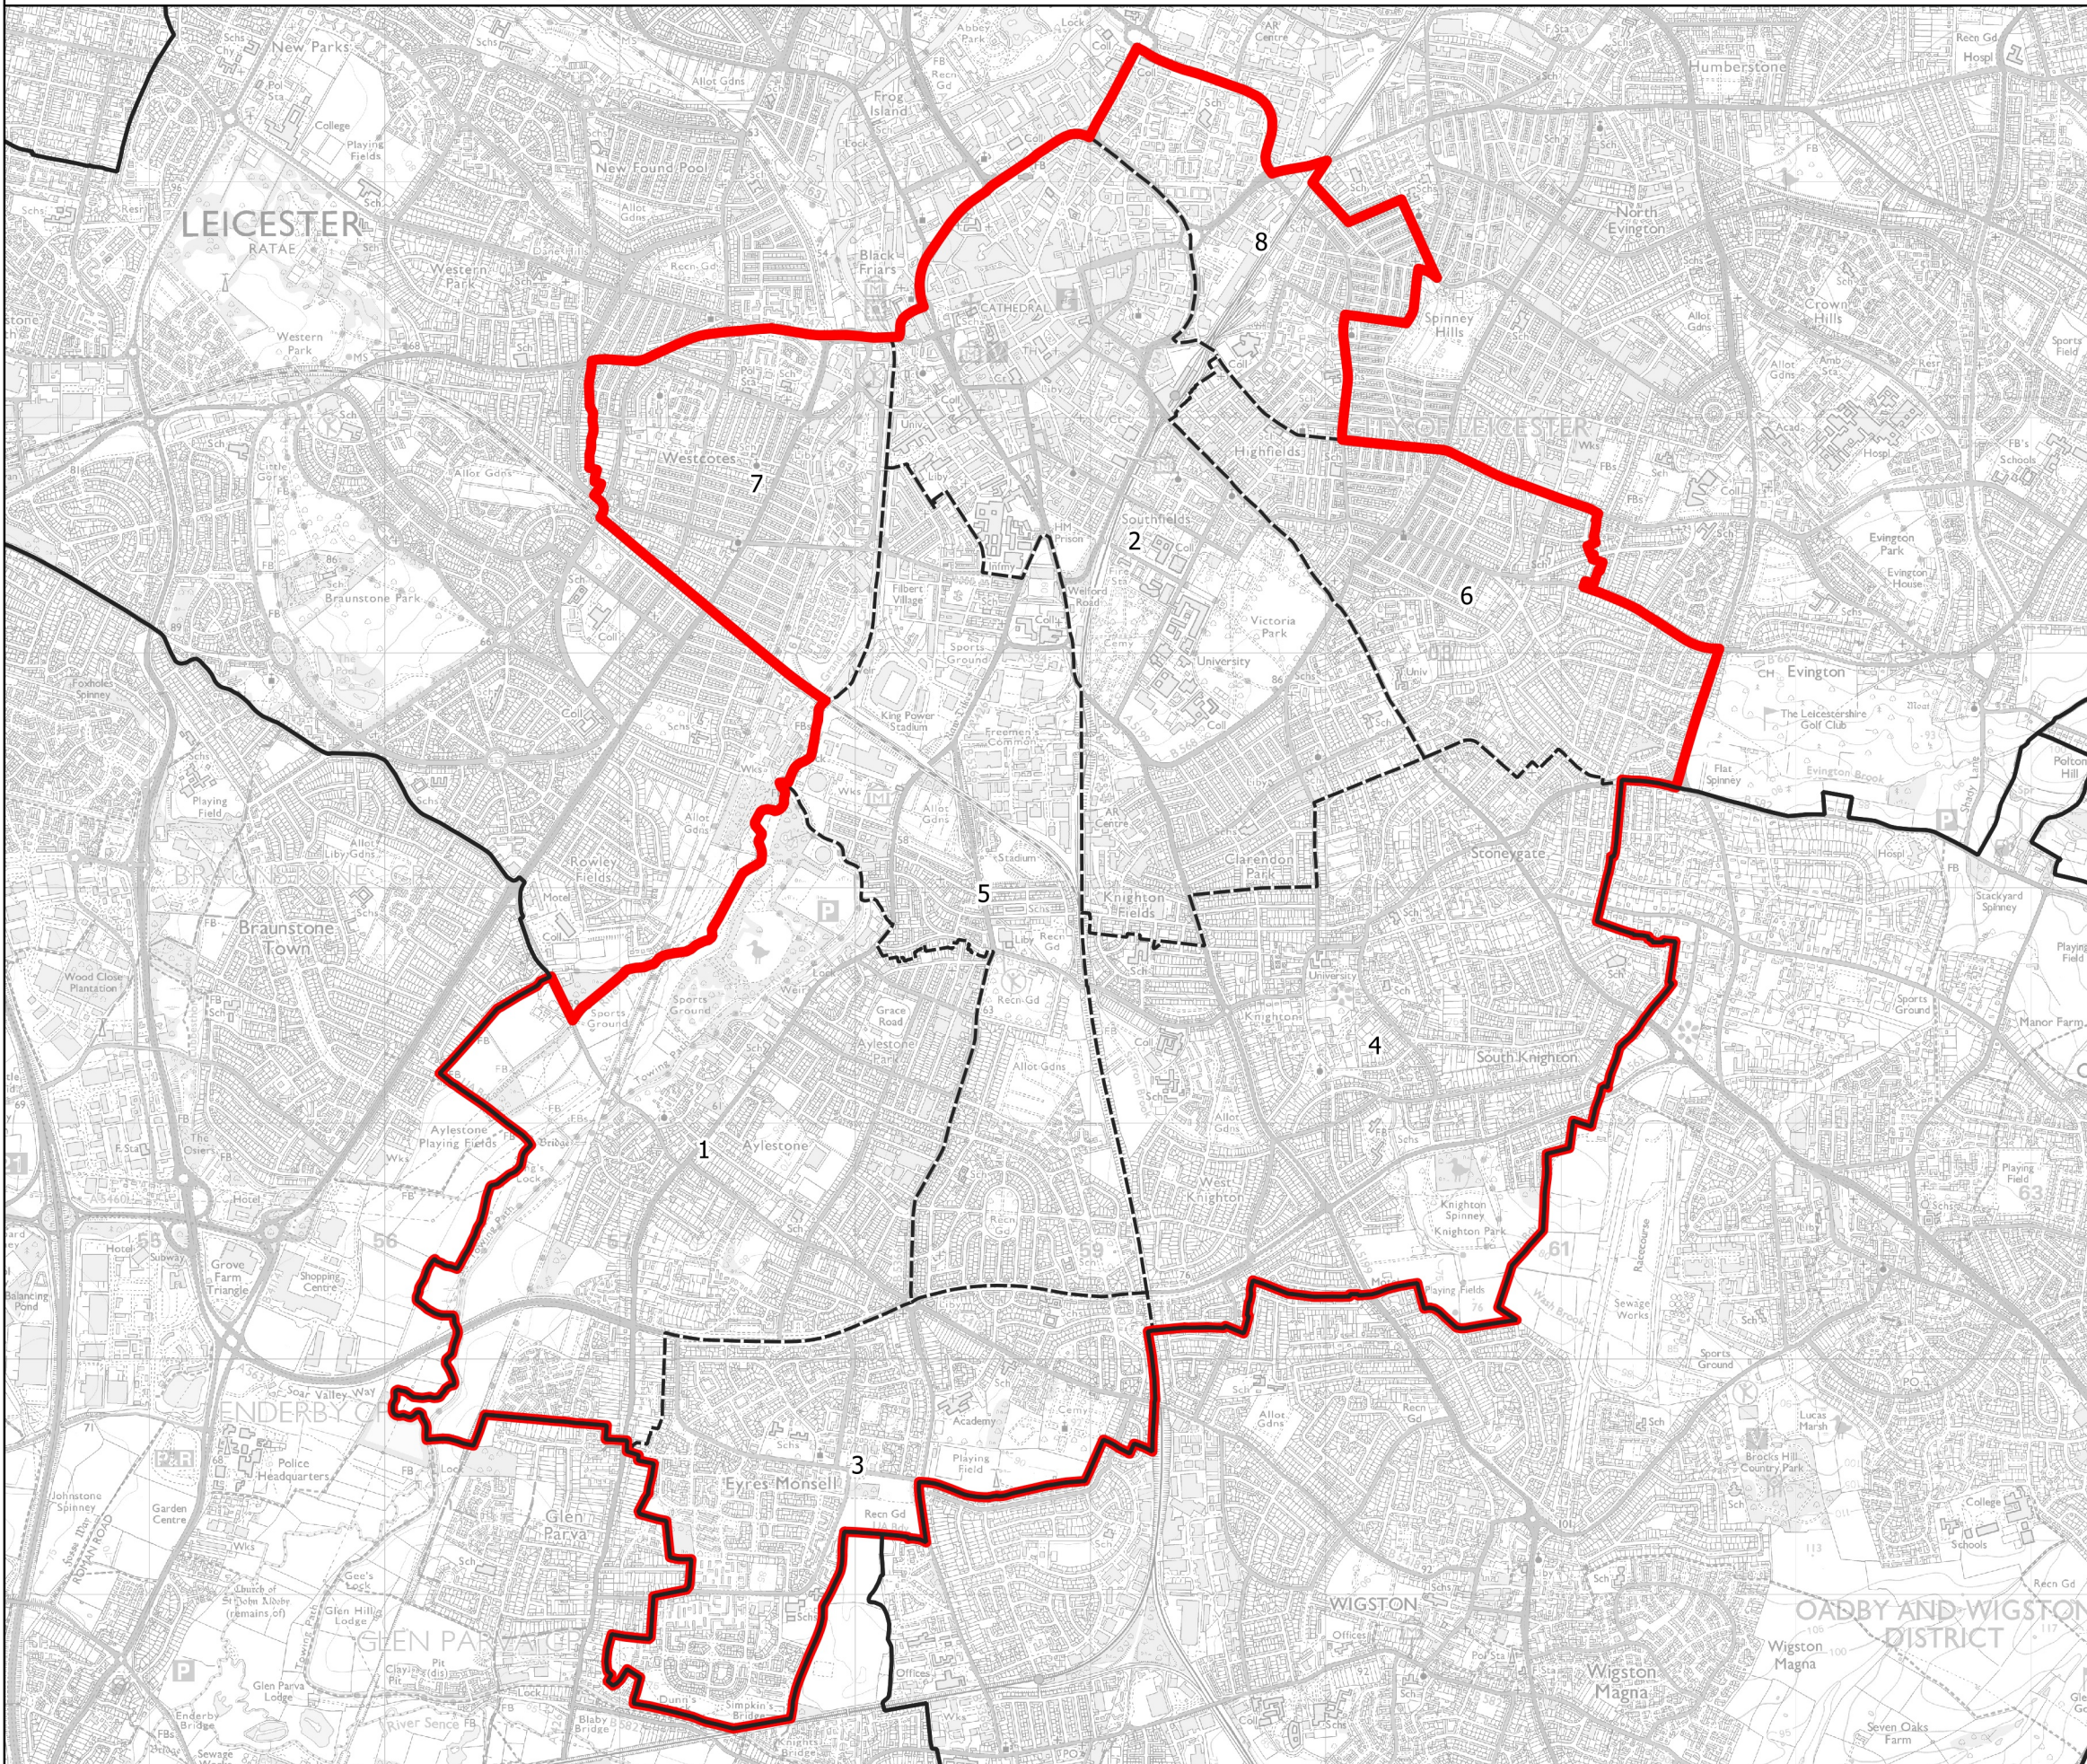

Boundary Commission for England - Initial Proposals for the East Midlands Region

Leicester South Borough Constituency - Electorate 75,553

Wards:

- 1 Aylestone
- 2 Castle
- 3 Eyres Monsell
- 4 Knighton
- 5 Saffron
- 6 Stoneygate
- 7 Westcotes
- 8 Wycliffe

- Constituency
- Local Authorities
- Wards

0 0.4 0.8 km

© Crown copyright and database rights 2021 OS 100018289. You are permitted to use this data solely to enable you to respond to, or interact with, the organisation that provided you with the data. You are not permitted to copy, sub-licence, distribute or sell any of this data to third parties in any form. Third party rights to enforce the terms of this licence shall be reserved to OS.

Leicester South Borough Constituency