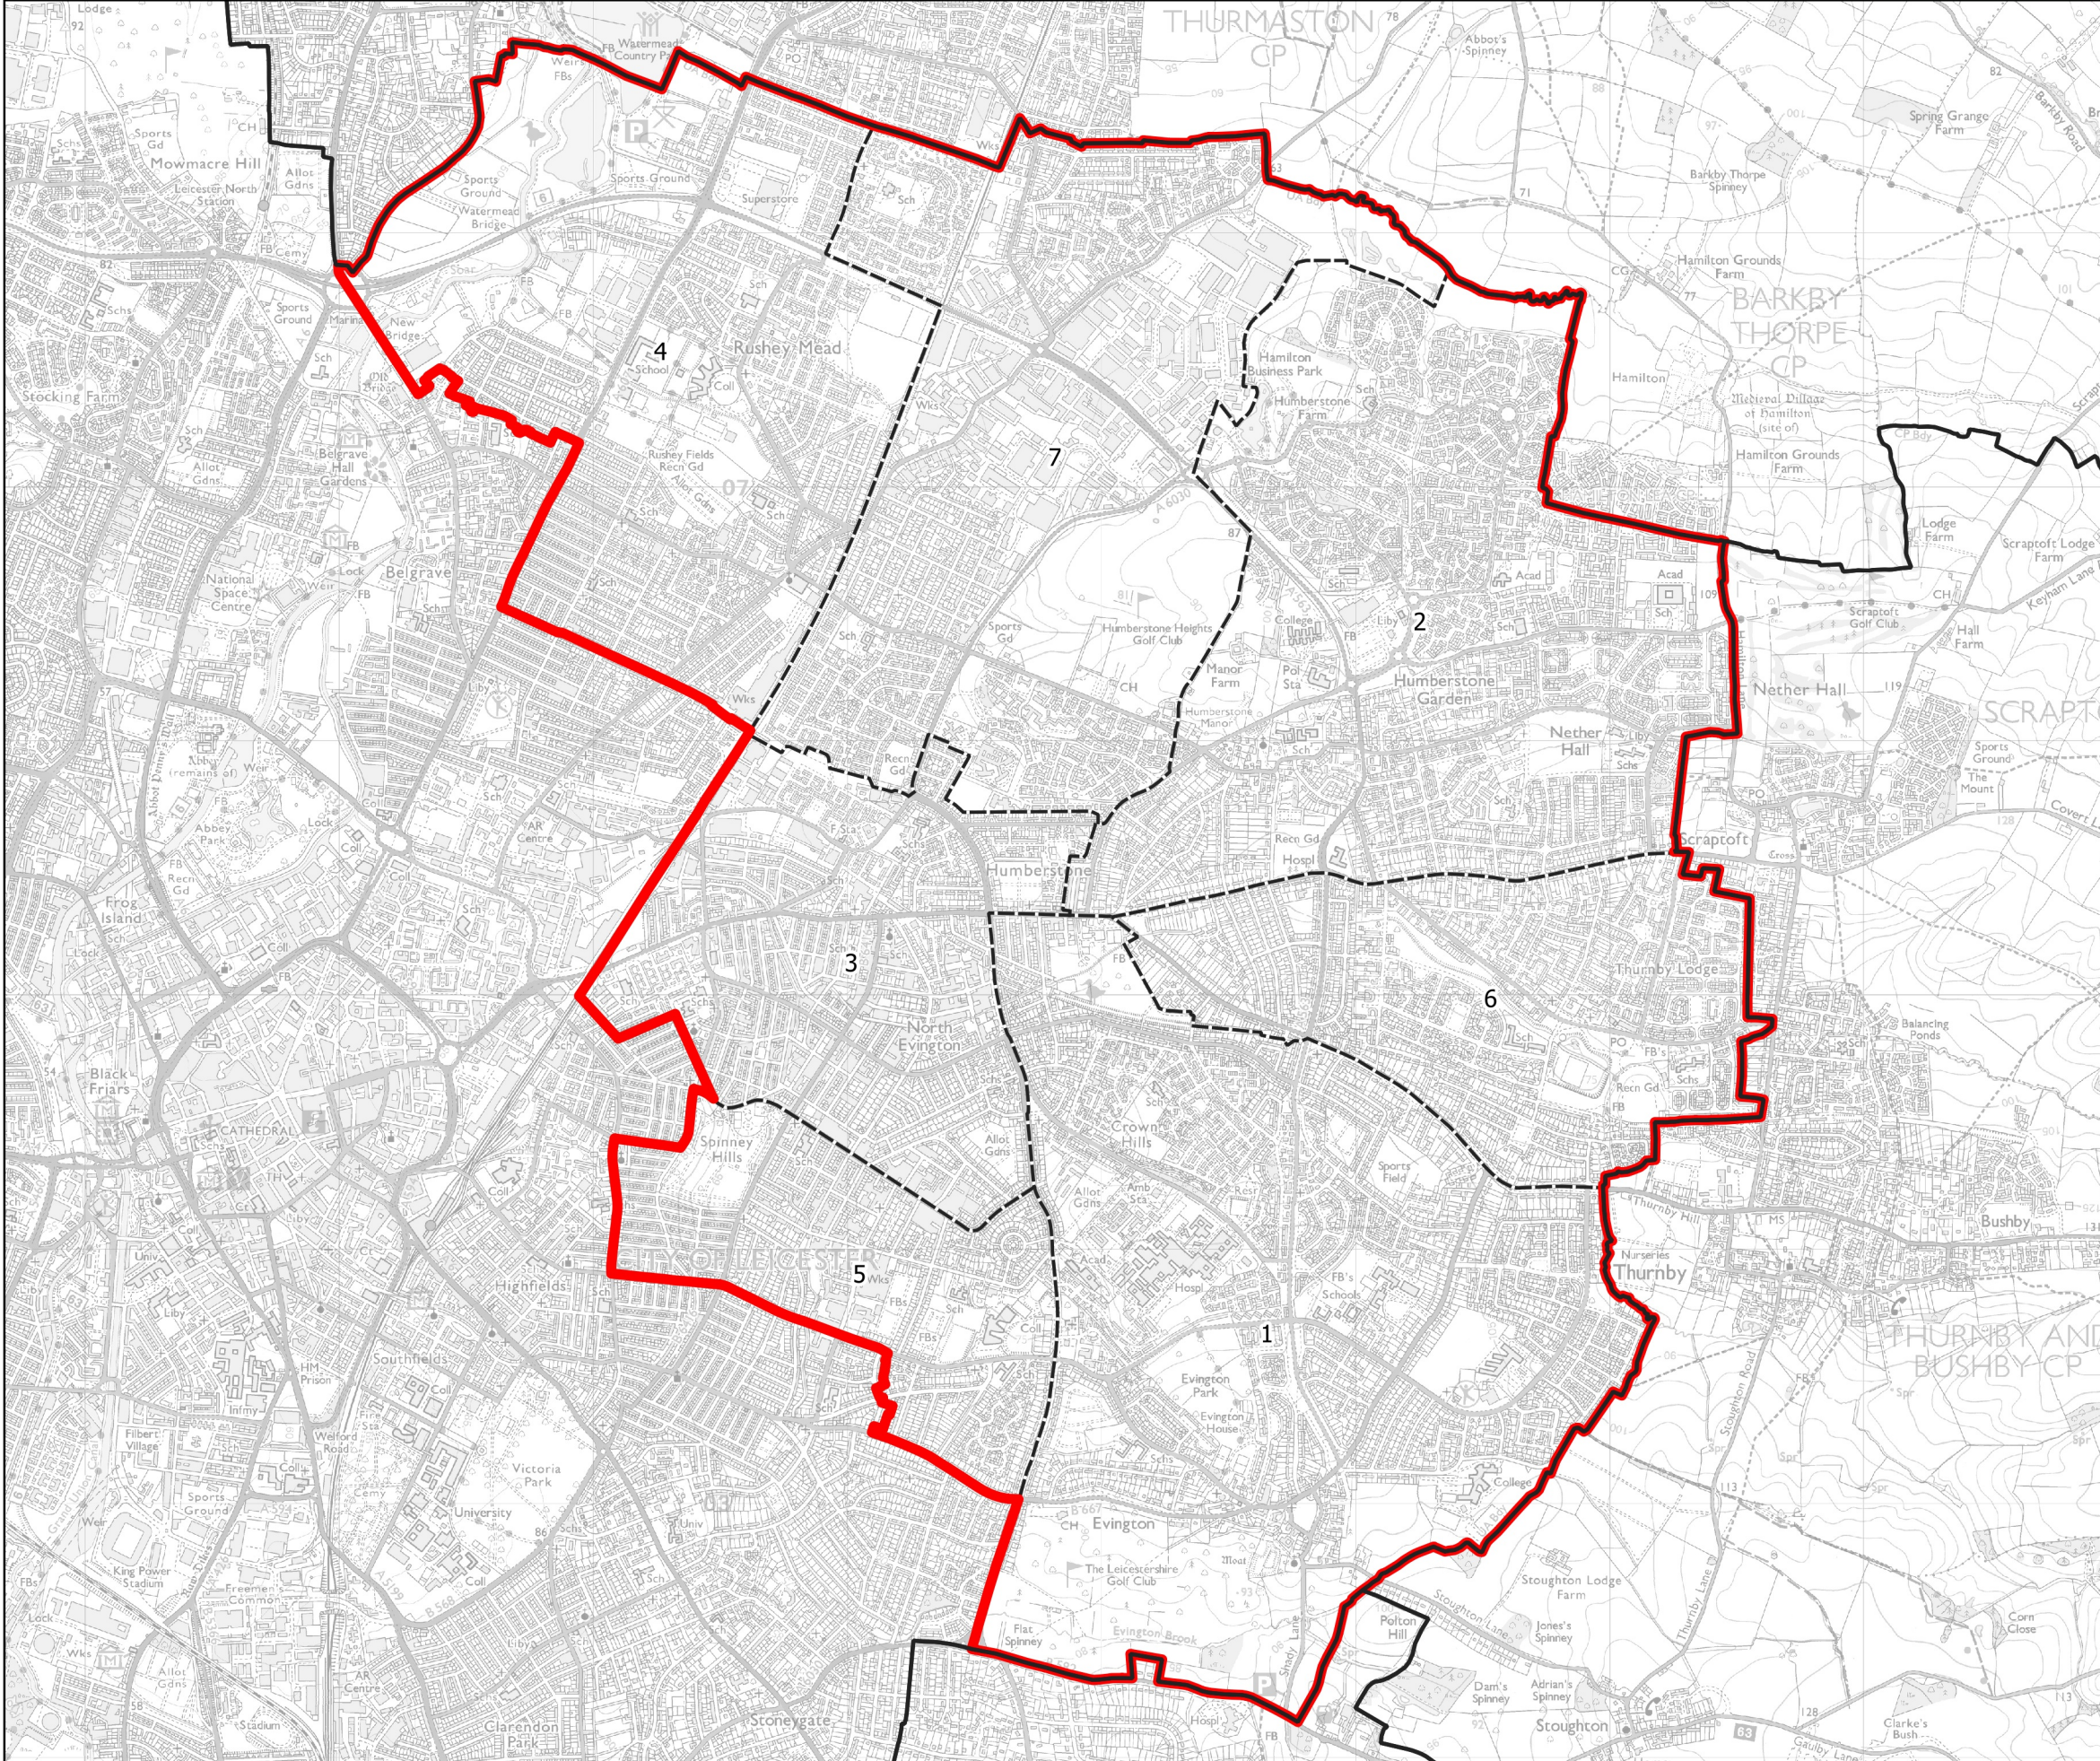

Boundary Commission for England - Initial Proposals for the East Midlands Region

Leicester East Borough Constituency - Electorate 75,970

- Wards:
- 1 Evington
 - 2 Humberstone & Hamilton
 - 3 North Evington
 - 4 Rushey Mead
 - 5 Spinney Hills
 - 6 Thurncourt
 - 7 Troon

Leicester East Borough Constituency