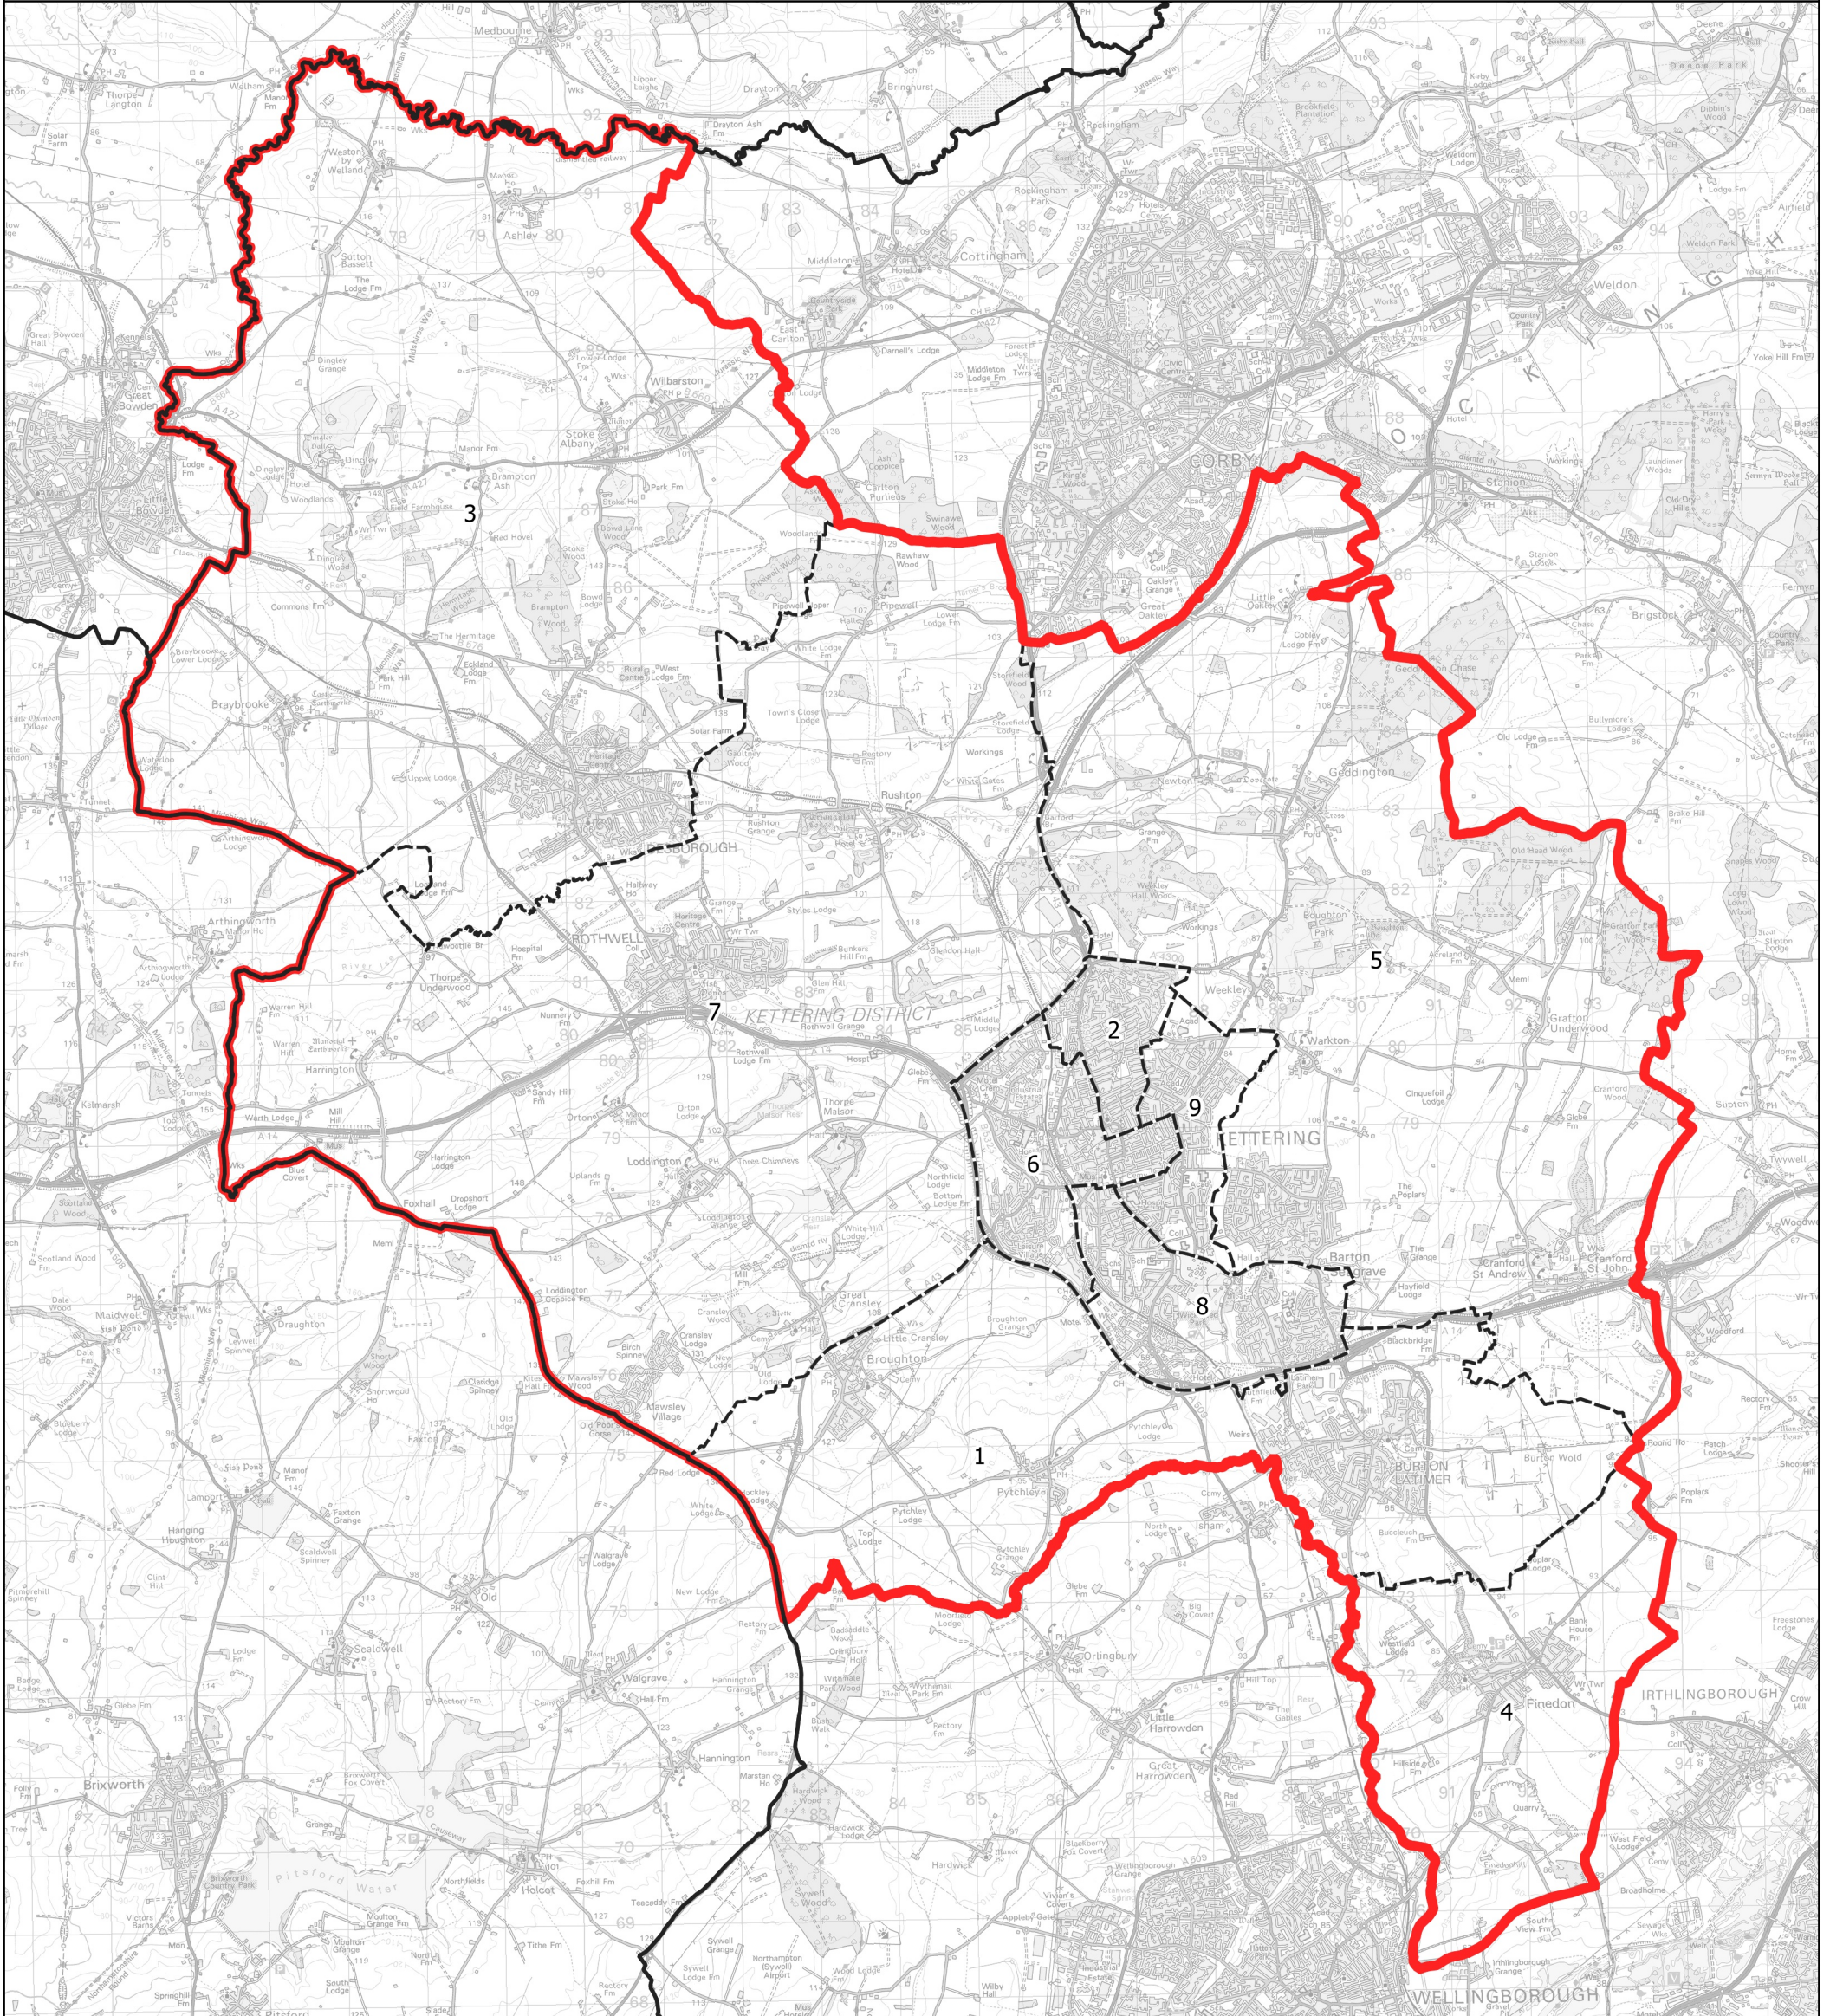

# Boundary Commission for England - Initial Proposals for the East Midlands Region

## Kettering County Constituency - Electorate 76,354

**Wards:**

- 1 Burton and Broughton
- 2 Clover Hill
- 3 Desborough
- 4 Finedon (Part)
- 5 Ise
- 6 Northall
- 7 Rothwell and Mawsley
- 8 Wicksteed
- 9 Windmill

# Kettering County Constituency