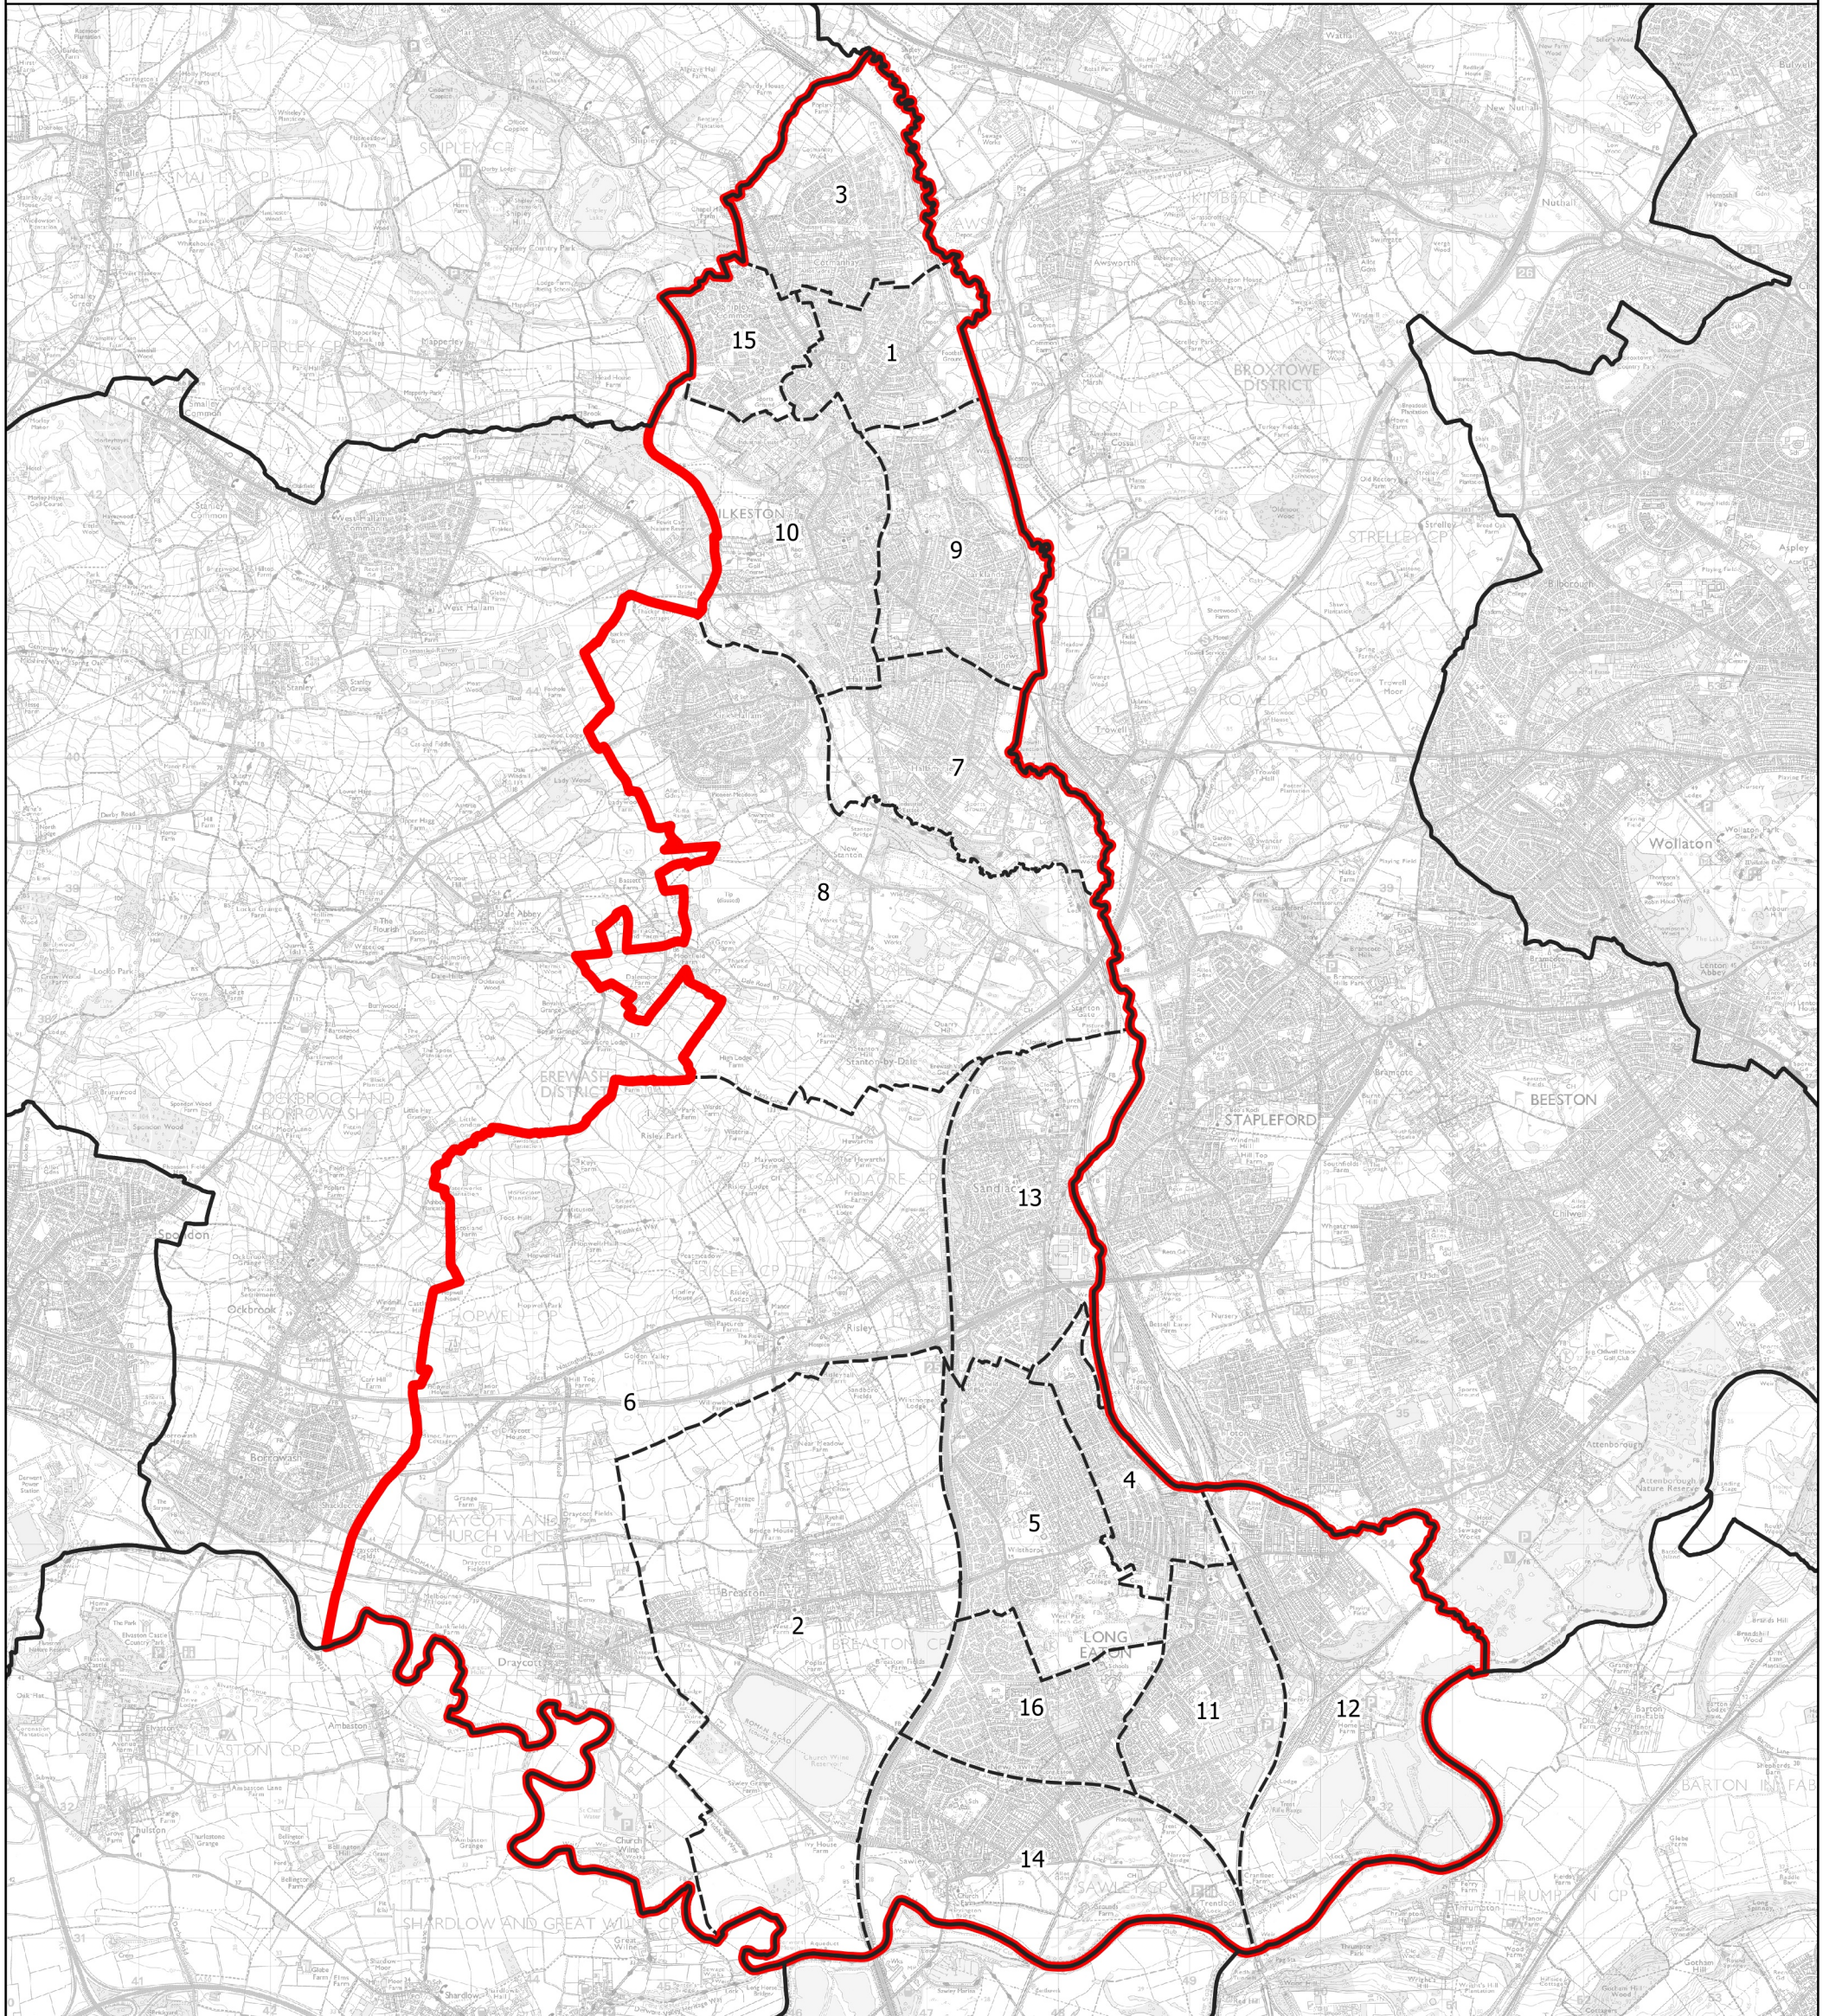

Boundary Commission for England - Initial Proposals for the East Midlands Region

Ilkeston and Long Eaton County Constituency - Electorate 71,986

Wards:

- | | | |
|---------------------|---------------------------------|-------------------|
| 1 Awsworth Road | 8 Kirk Hallam & Stanton-by-Dale | 14 Sawley |
| 2 Breaston | 9 Larklands | 15 Shipleigh View |
| 3 Cotmanhay | 10 Little Hallam | 16 Wilsthorpe |
| 4 Derby Road East | 11 Long Eaton Central | |
| 5 Derby Road West | 12 Nottingham Road | |
| 6 Draycott & Risley | 13 Sandiacre | |
| 7 Hallam Fields | | |

- Constituency
- Local Authorities
- Wards

© Crown copyright and database rights 2021 OS 100018289. You are permitted to use this data solely to enable you to respond to, or interact with, the organisation that provided you with the data. You are not permitted to copy, sub-licence, distribute or sell any of this data to third parties in any form. Third party rights to enforce the terms of this licence shall be reserved to OS.

Ilkeston and Long Eaton County Constituency