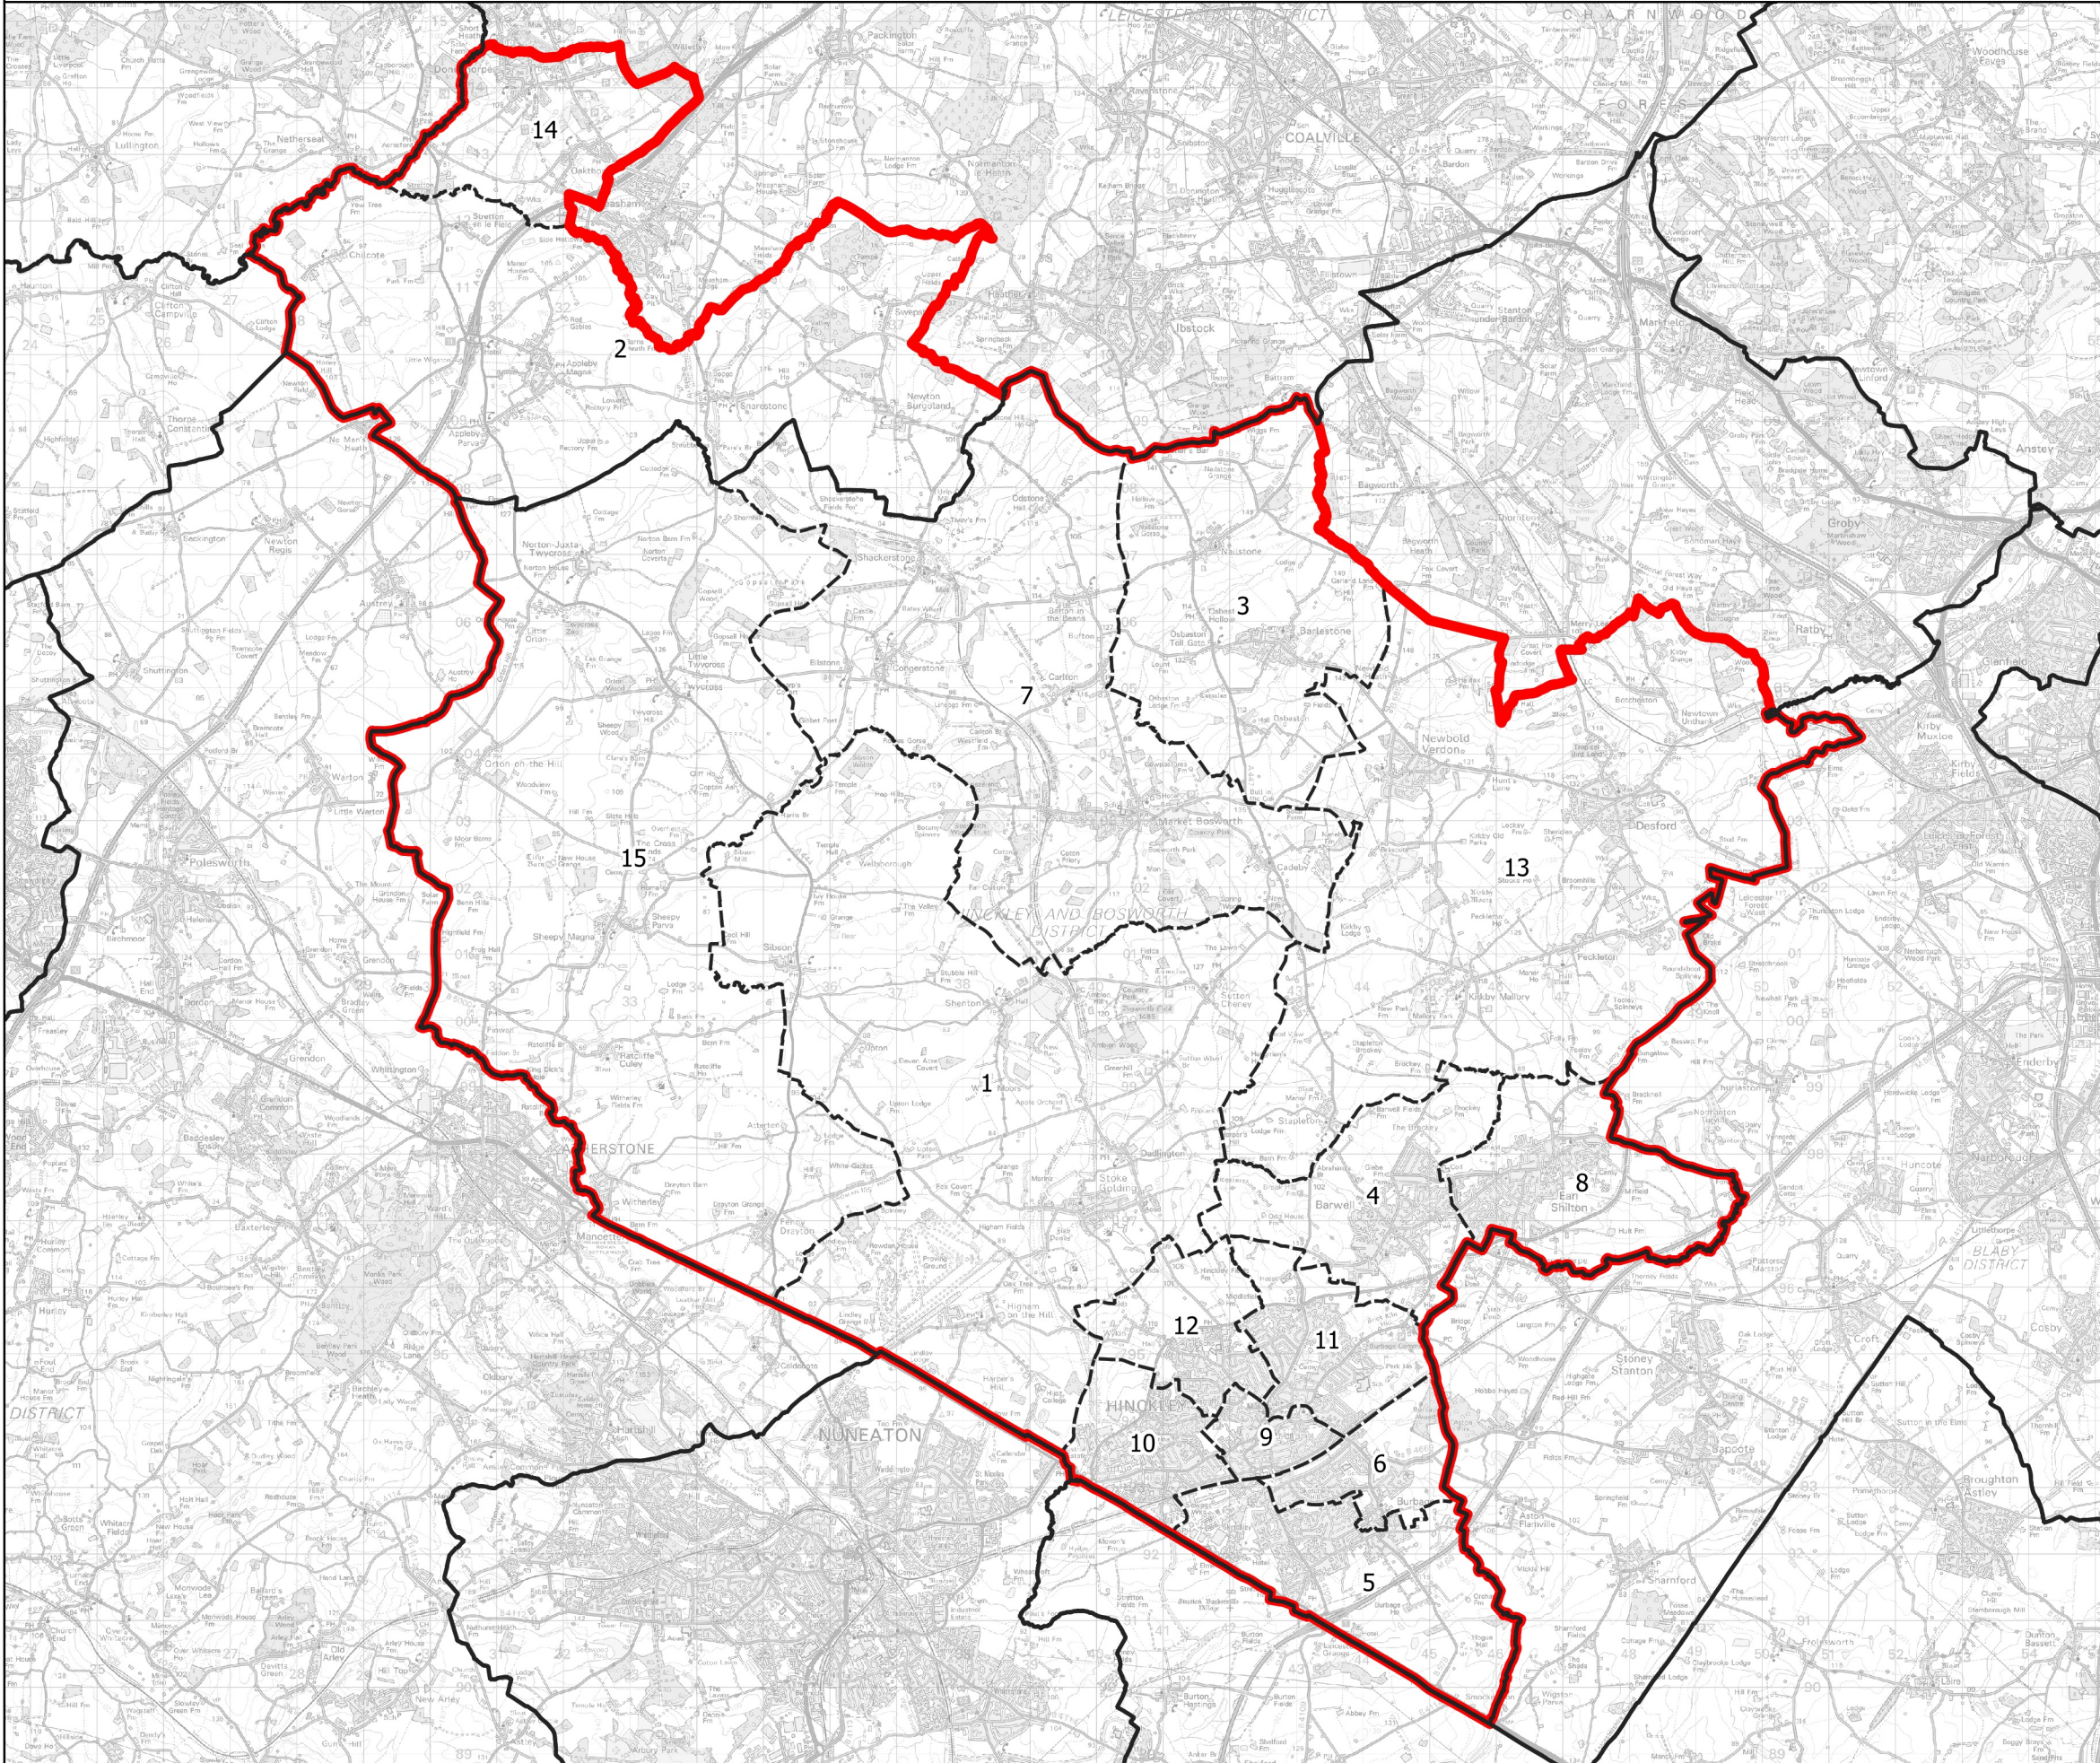

Boundary Commission for England - Initial Proposals for the East Midlands Region

Hinckley and Bosworth County Constituency - Electorate 75,683

- Wards:
- 1 Ambien
 - 2 Appleby
 - 3 Barlestone, Nailstone and Osbaston
 - 4 Barwell
 - 5 Burbage Sketchley and Stretton
 - 6 Burbage St. Catherines and Lash Hill
 - 7 Cadeby, Carlton and Market Bosworth with Shackerstone
 - 8 Earl Shilton
 - 9 Hinckley Castle
 - 10 Hinckley Clarendon
 - 11 Hinckley De Montfort
 - 12 Hinckley Trinity
 - 13 Newbold Verdon with Desford and Peckleton
 - 14 Oakthorpe & Donisthorpe
 - 15 Twycross and Witherley with Sheepy

Constituency
 Local Authorities
 Wards

0 1 2 km

© Crown copyright and database rights 2021 OS 100018289. You are permitted to use this data solely to enable you to respond to, or interact with, the organisation that provided you with the data. You are not permitted to copy, sub-license, distribute or sell any of this data to third parties in any form. Third party rights to enforce the terms of this licence shall be reserved to OS.

Hinckley and Bosworth County Constituency