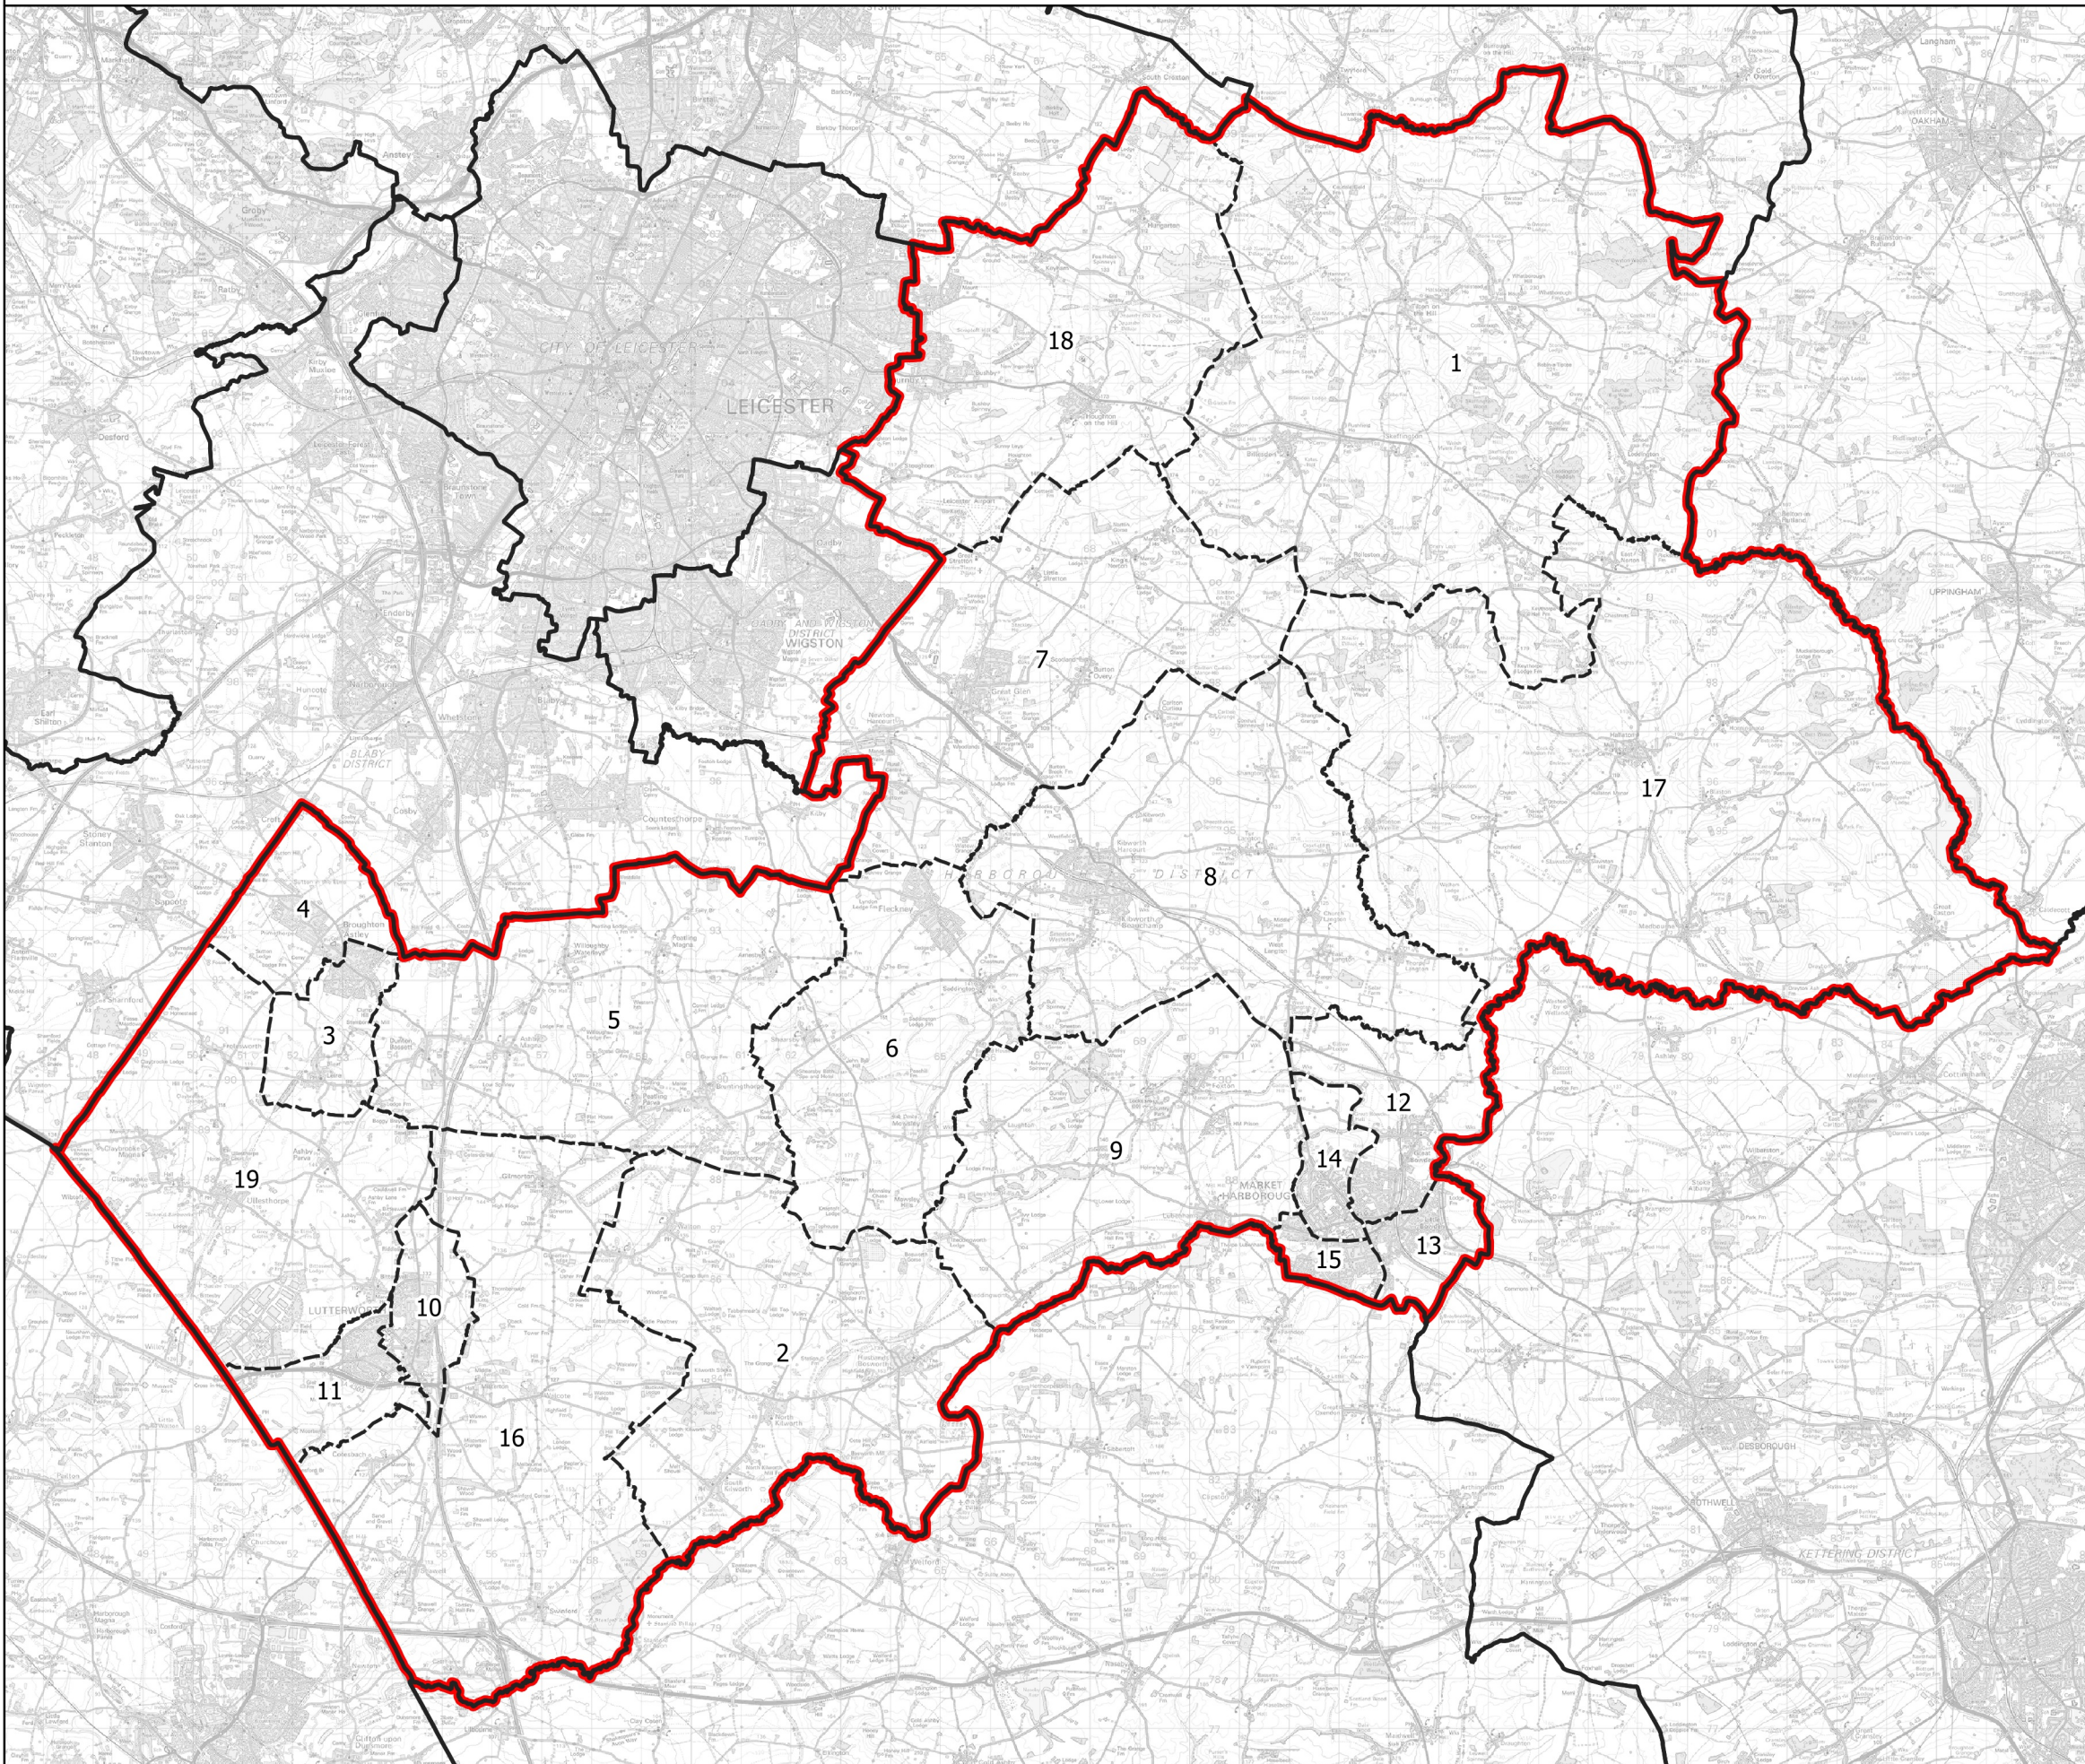

# Boundary Commission for England - Initial Proposals for the East Midlands Region

## Harborough County Constituency - Electorate 71,190

### Wards:

- 1 Billesdon & Tilton
- 2 Bosworth
- 3 Broughton Astley South & Leire
- 4 Broughton Astley-Primethorpe & Sutton
- 5 Dunton
- 6 Fleckney
- 7 Glen
- 8 Kibworths
- 9 Lubenham
- 10 Lutterworth East
- 11 Lutterworth West
- 12 Market Harborough-Great Bowden & Arden
- 13 Market Harborough-Little Bowden
- 14 Market Harborough-Logan
- 15 Market Harborough-Welland
- 16 Misterton
- 17 Nevill
- 18 Thurnby & Houghton
- 19 Ullesthorpe

 Constituency

 Local Authorities

 Wards

0 2 4 km

© Crown copyright and database rights 2021 OS 100018289. You are permitted to use this data solely to enable you to respond to, or interact with, the organisation that provided you with the data. You are not permitted to copy, sub-license, distribute or sell any of this data to third parties in any form. Third party rights to enforce the terms of this licence shall be reserved to OS.