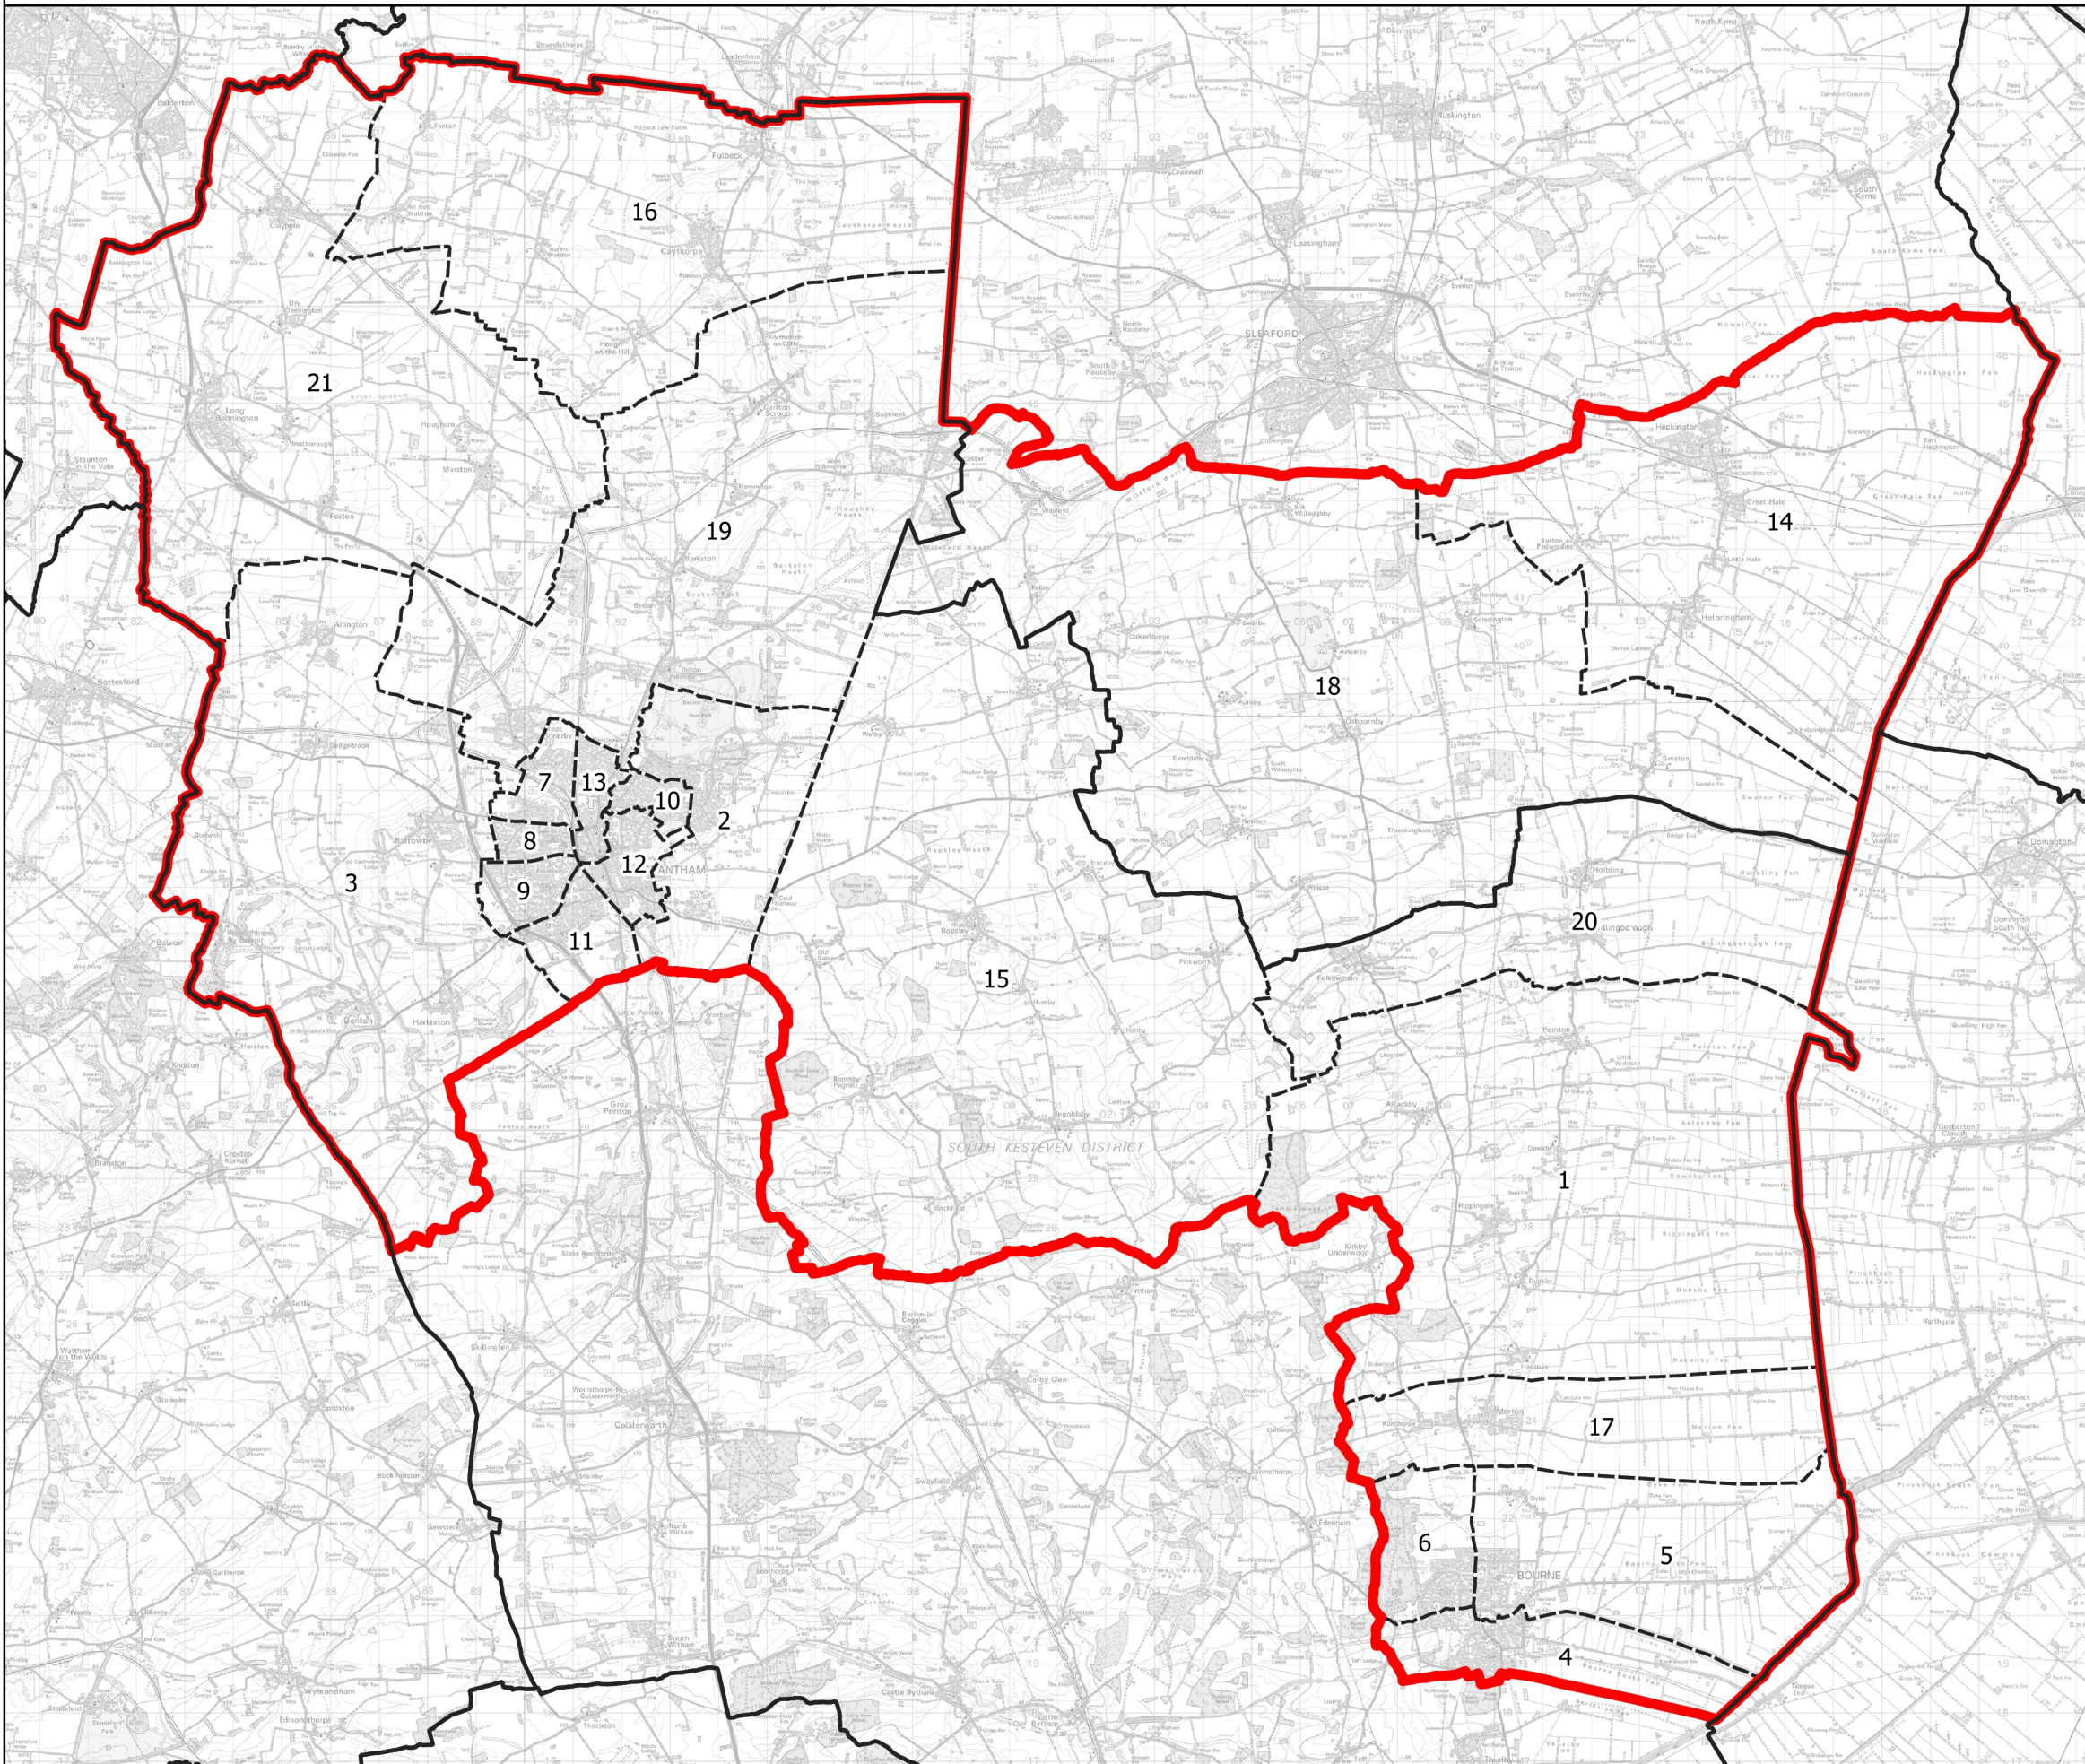

Boundary Commission for England - Initial Proposals for the East Midlands Region

Grantham County Constituency - Electorate 72,071

Wards:

- 1 Aveland
- 2 Belmont
- 3 Belvoir
- 4 Bourne Austerby
- 5 Bourne East
- 6 Bourne West
- 7 Grantham Arnoldfield
- 8 Grantham Barrowby Gate
- 9 Grantham Earlesfield
- 10 Grantham Harrowby
- 11 Grantham Springfield
- 12 Grantham St. Vincent's
- 13 Grantham St. Wulfram's
- 14 Heckington Rural
- 15 Lincrest
- 16 Loveden Heath
- 17 Morton
- 18 Osbournby
- 19 Peascliffe & Ridgeway
- 20 Toller
- 21 Viking

- Constituency
- Local Authorities
- Wards

0 2 4 km

© Crown copyright and database rights 2021 OS 100018289. You are permitted to use this data solely to enable you to respond to, or interact with, the organisation that provided you with the data. You are not permitted to copy, sub-license, distribute or sell any of this data to third parties in any form. Third party rights to enforce the terms of this licence shall be reserved to OS.

Grantham County Constituency