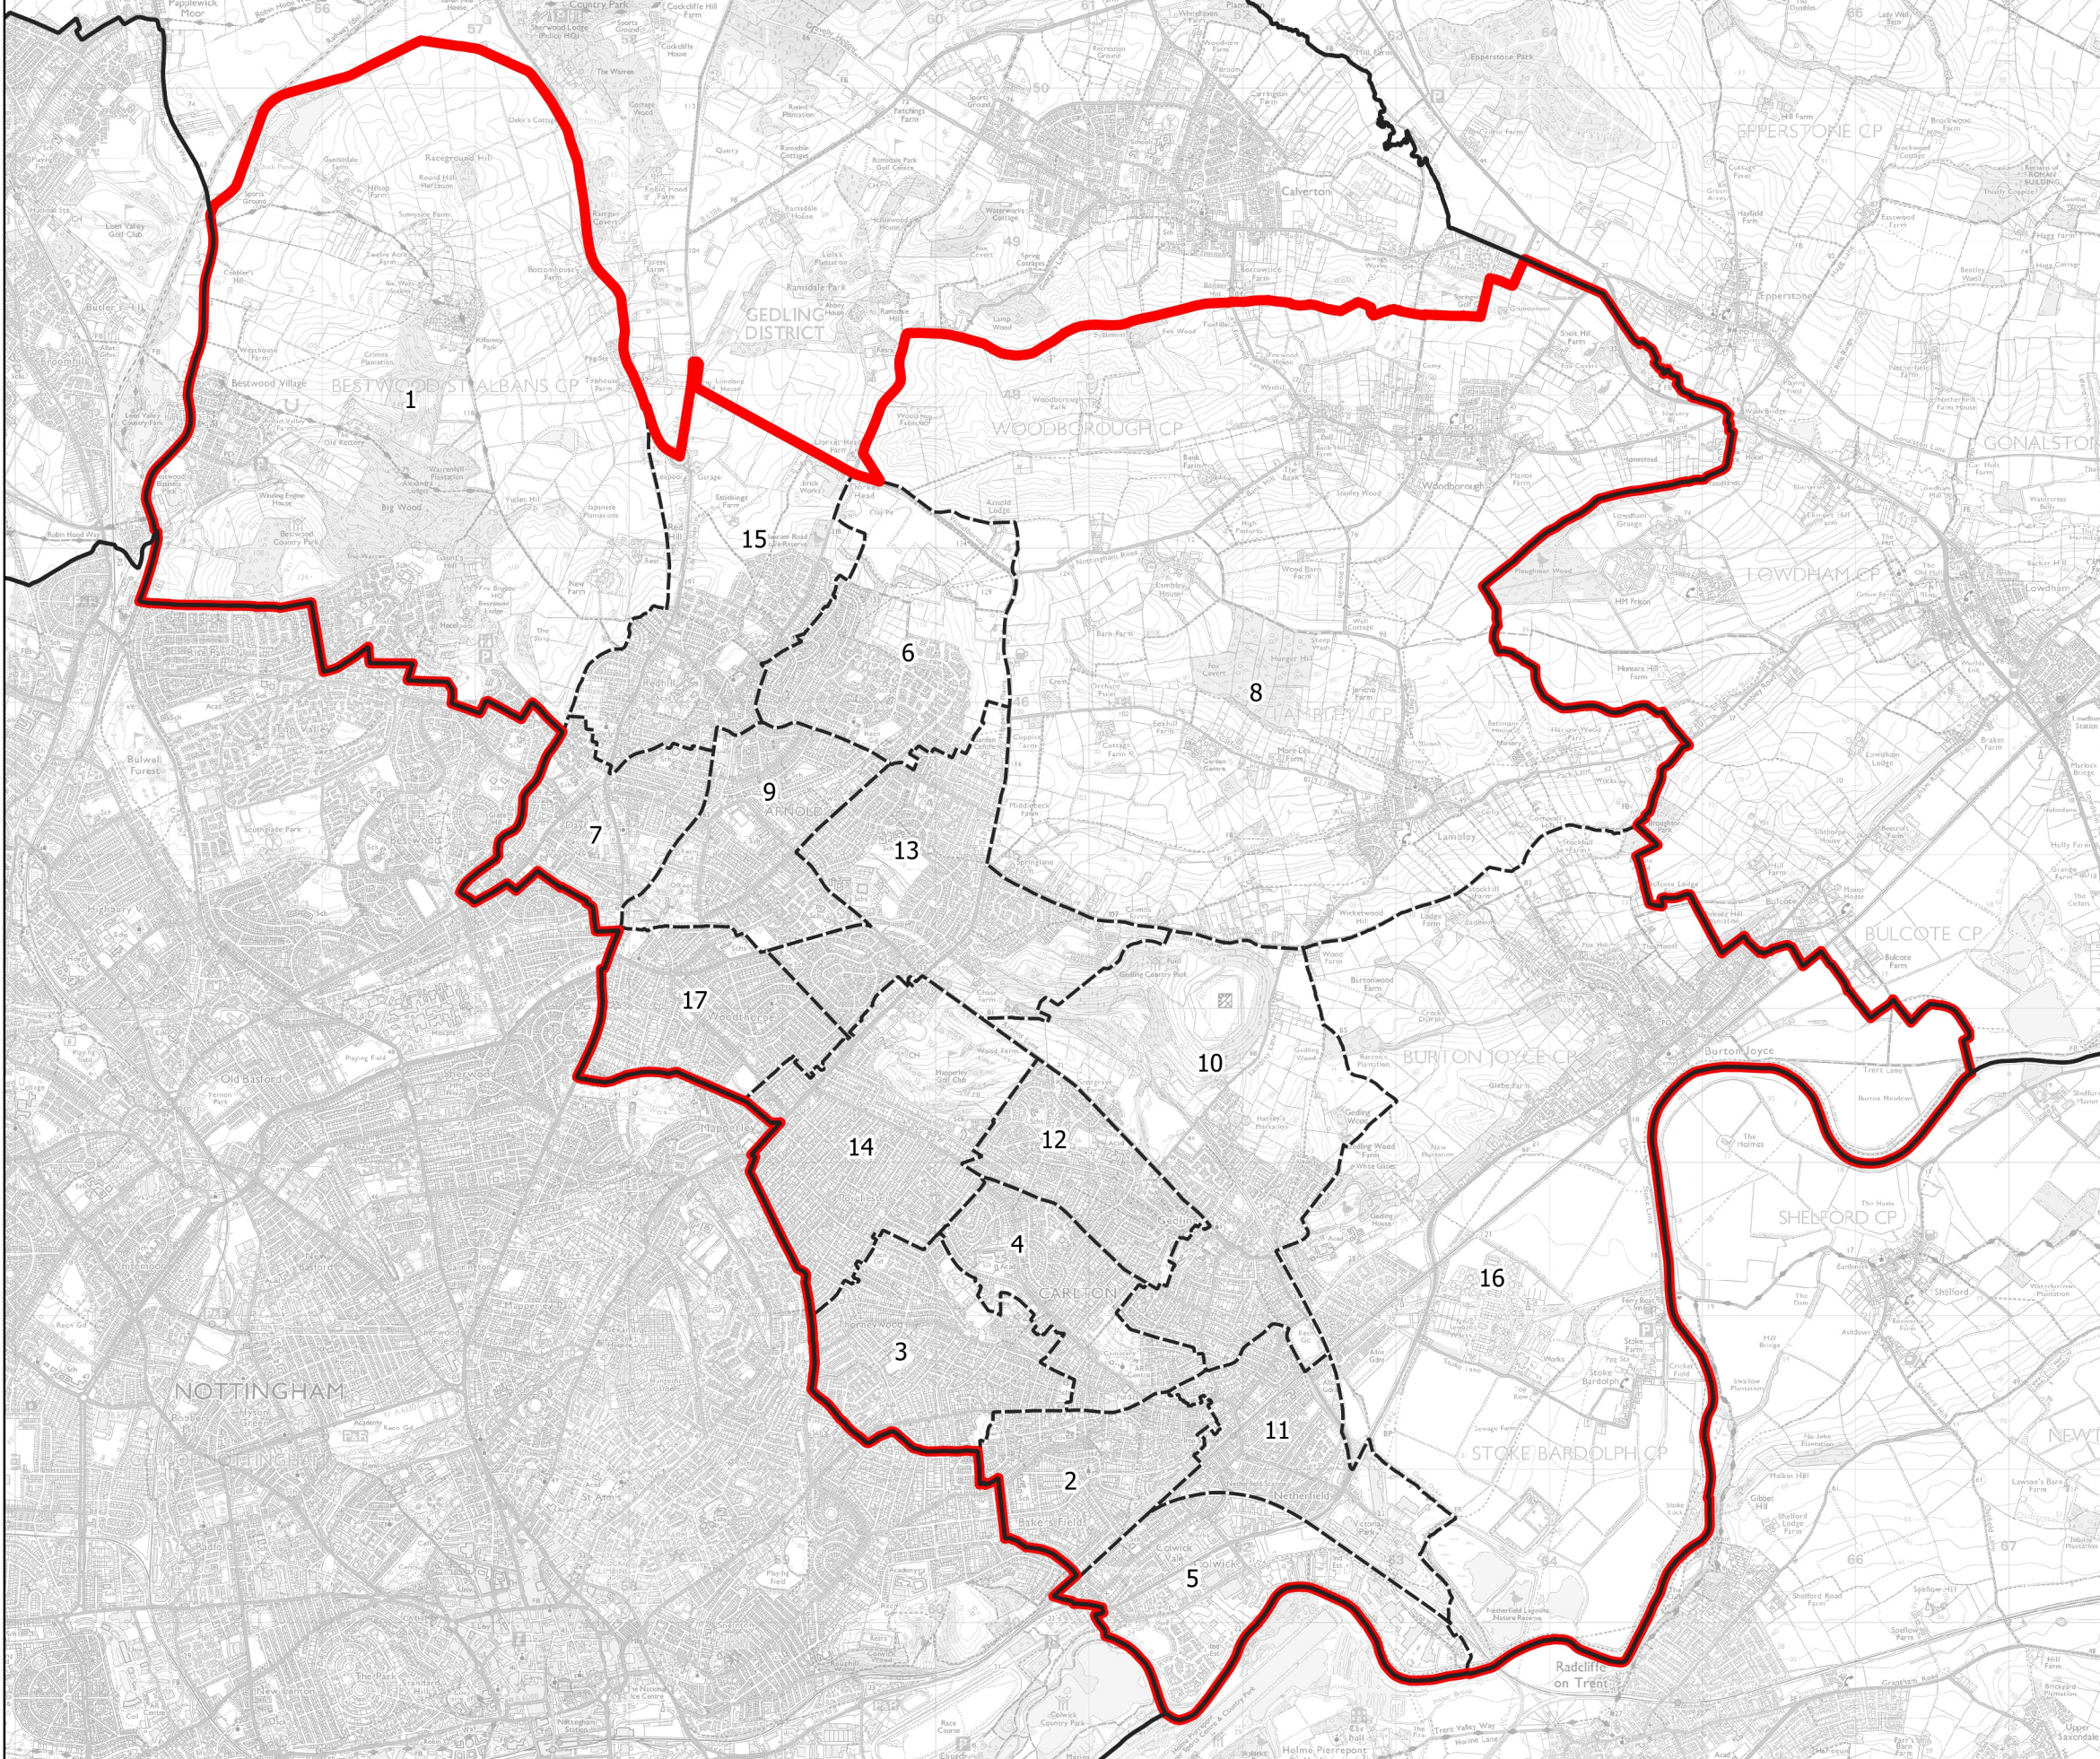

Boundary Commission for England - Initial Proposals for the East Midlands Region

Gedling County Constituency - Electorate 75,795

- Wards:
- 1 Bestwood St. Albans
 - 2 Carlton
 - 3 Carlton Hill
 - 4 Cavendish
 - 5 Colwick
 - 6 Coppice
 - 7 Daybrook
 - 8 Dumbles
 - 9 Ernehale
 - 10 Gedling
 - 11 Netherfield
 - 12 Phoenix
 - 13 Plains
 - 14 Porchester
 - 15 Redhill
 - 16 Trent Valley
 - 17 Woodthorpe

Gedling County Constituency