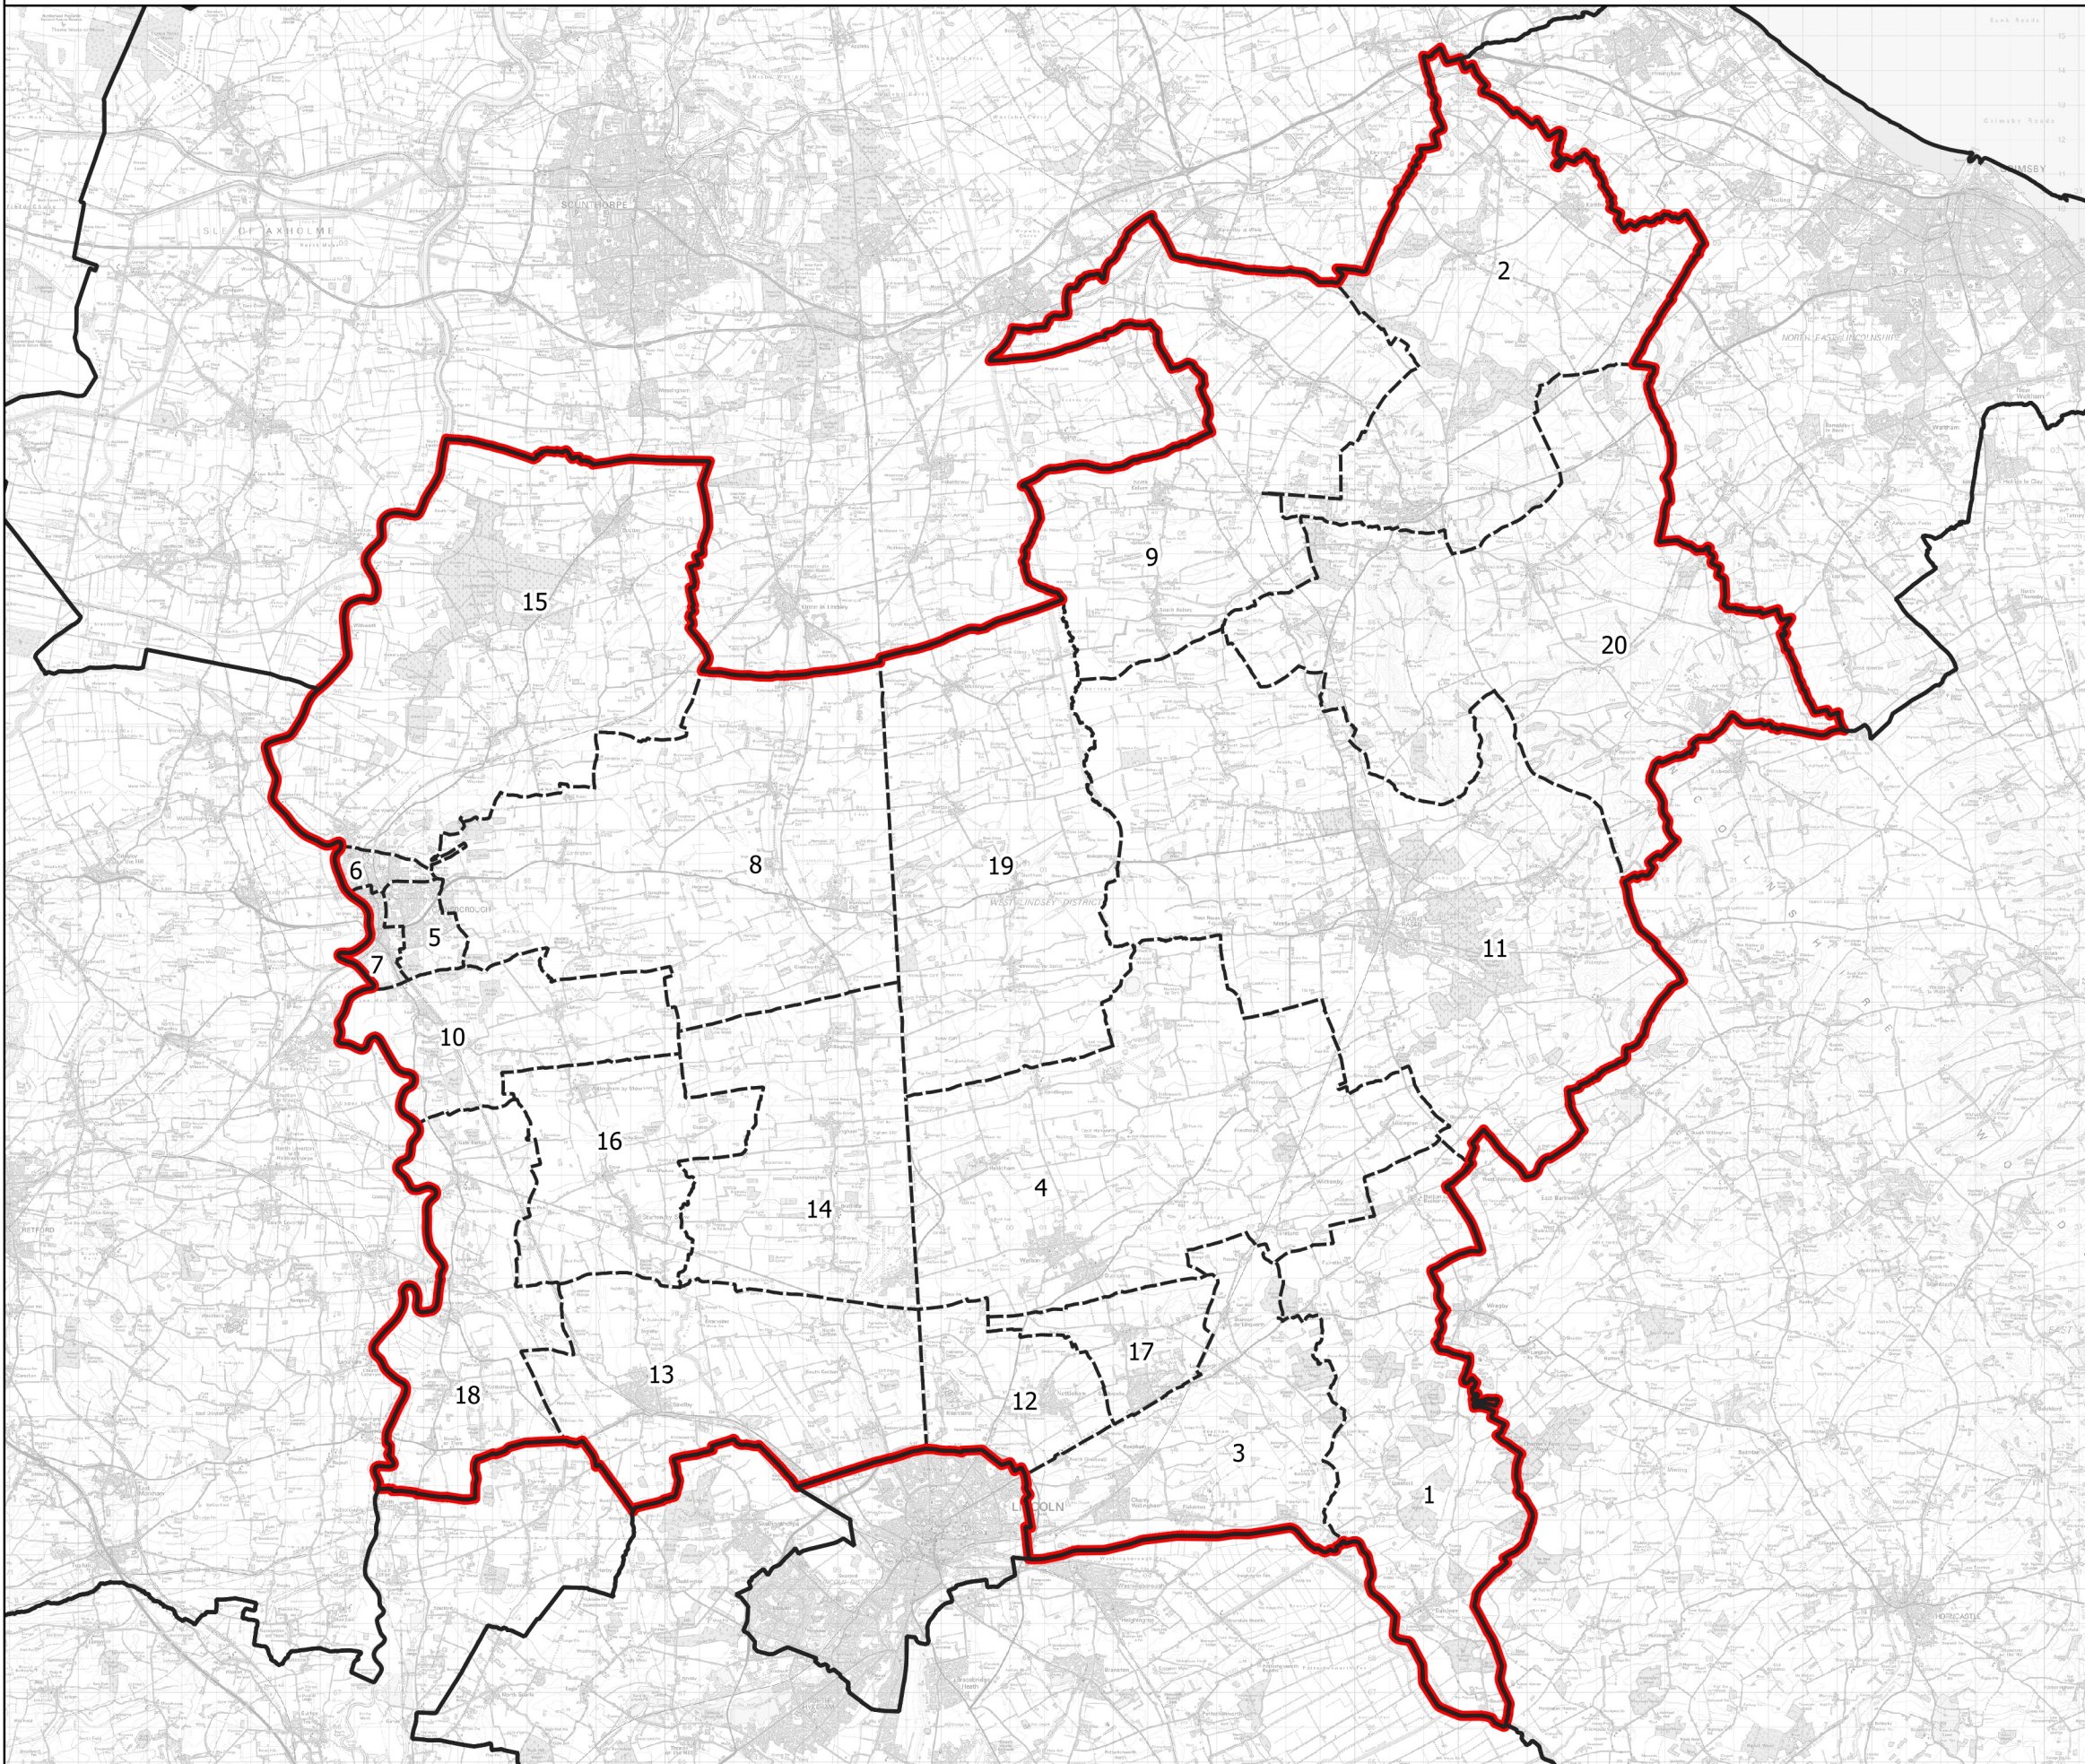

Boundary Commission for England - Initial Proposals for the East Midlands Region

Gainsborough County Constituency - Electorate 74,750

Wards:

- 1 Bardney
- 2 Caistor and Yarborough
- 3 Cherry Willingham
- 4 Dunholme and Welton
- 5 Gainsborough East
- 6 Gainsborough North
- 7 Gainsborough South-West
- 8 Hemswell
- 9 Kelsey Wold
- 10 Lea
- 11 Market Rasen
- 12 Nettleham
- 13 Saxilby
- 14 Scampton
- 15 Scotter and Blyton
- 16 Stow
- 17 Sudbrooke
- 18 Torksey
- 19 Waddingham and Spital
- 20 Wold View

- Constituency
- Local Authorities
- Wards

© Crown copyright and database rights 2021 OS 100018289. You are permitted to use this data solely to enable you to respond to, or interact with, the organisation that provided you with the data. You are not permitted to copy, sub-license, distribute or sell any of this data to third parties in any form. Third party rights to enforce the terms of this licence shall be reserved to OS.

Gainsborough County Constituency