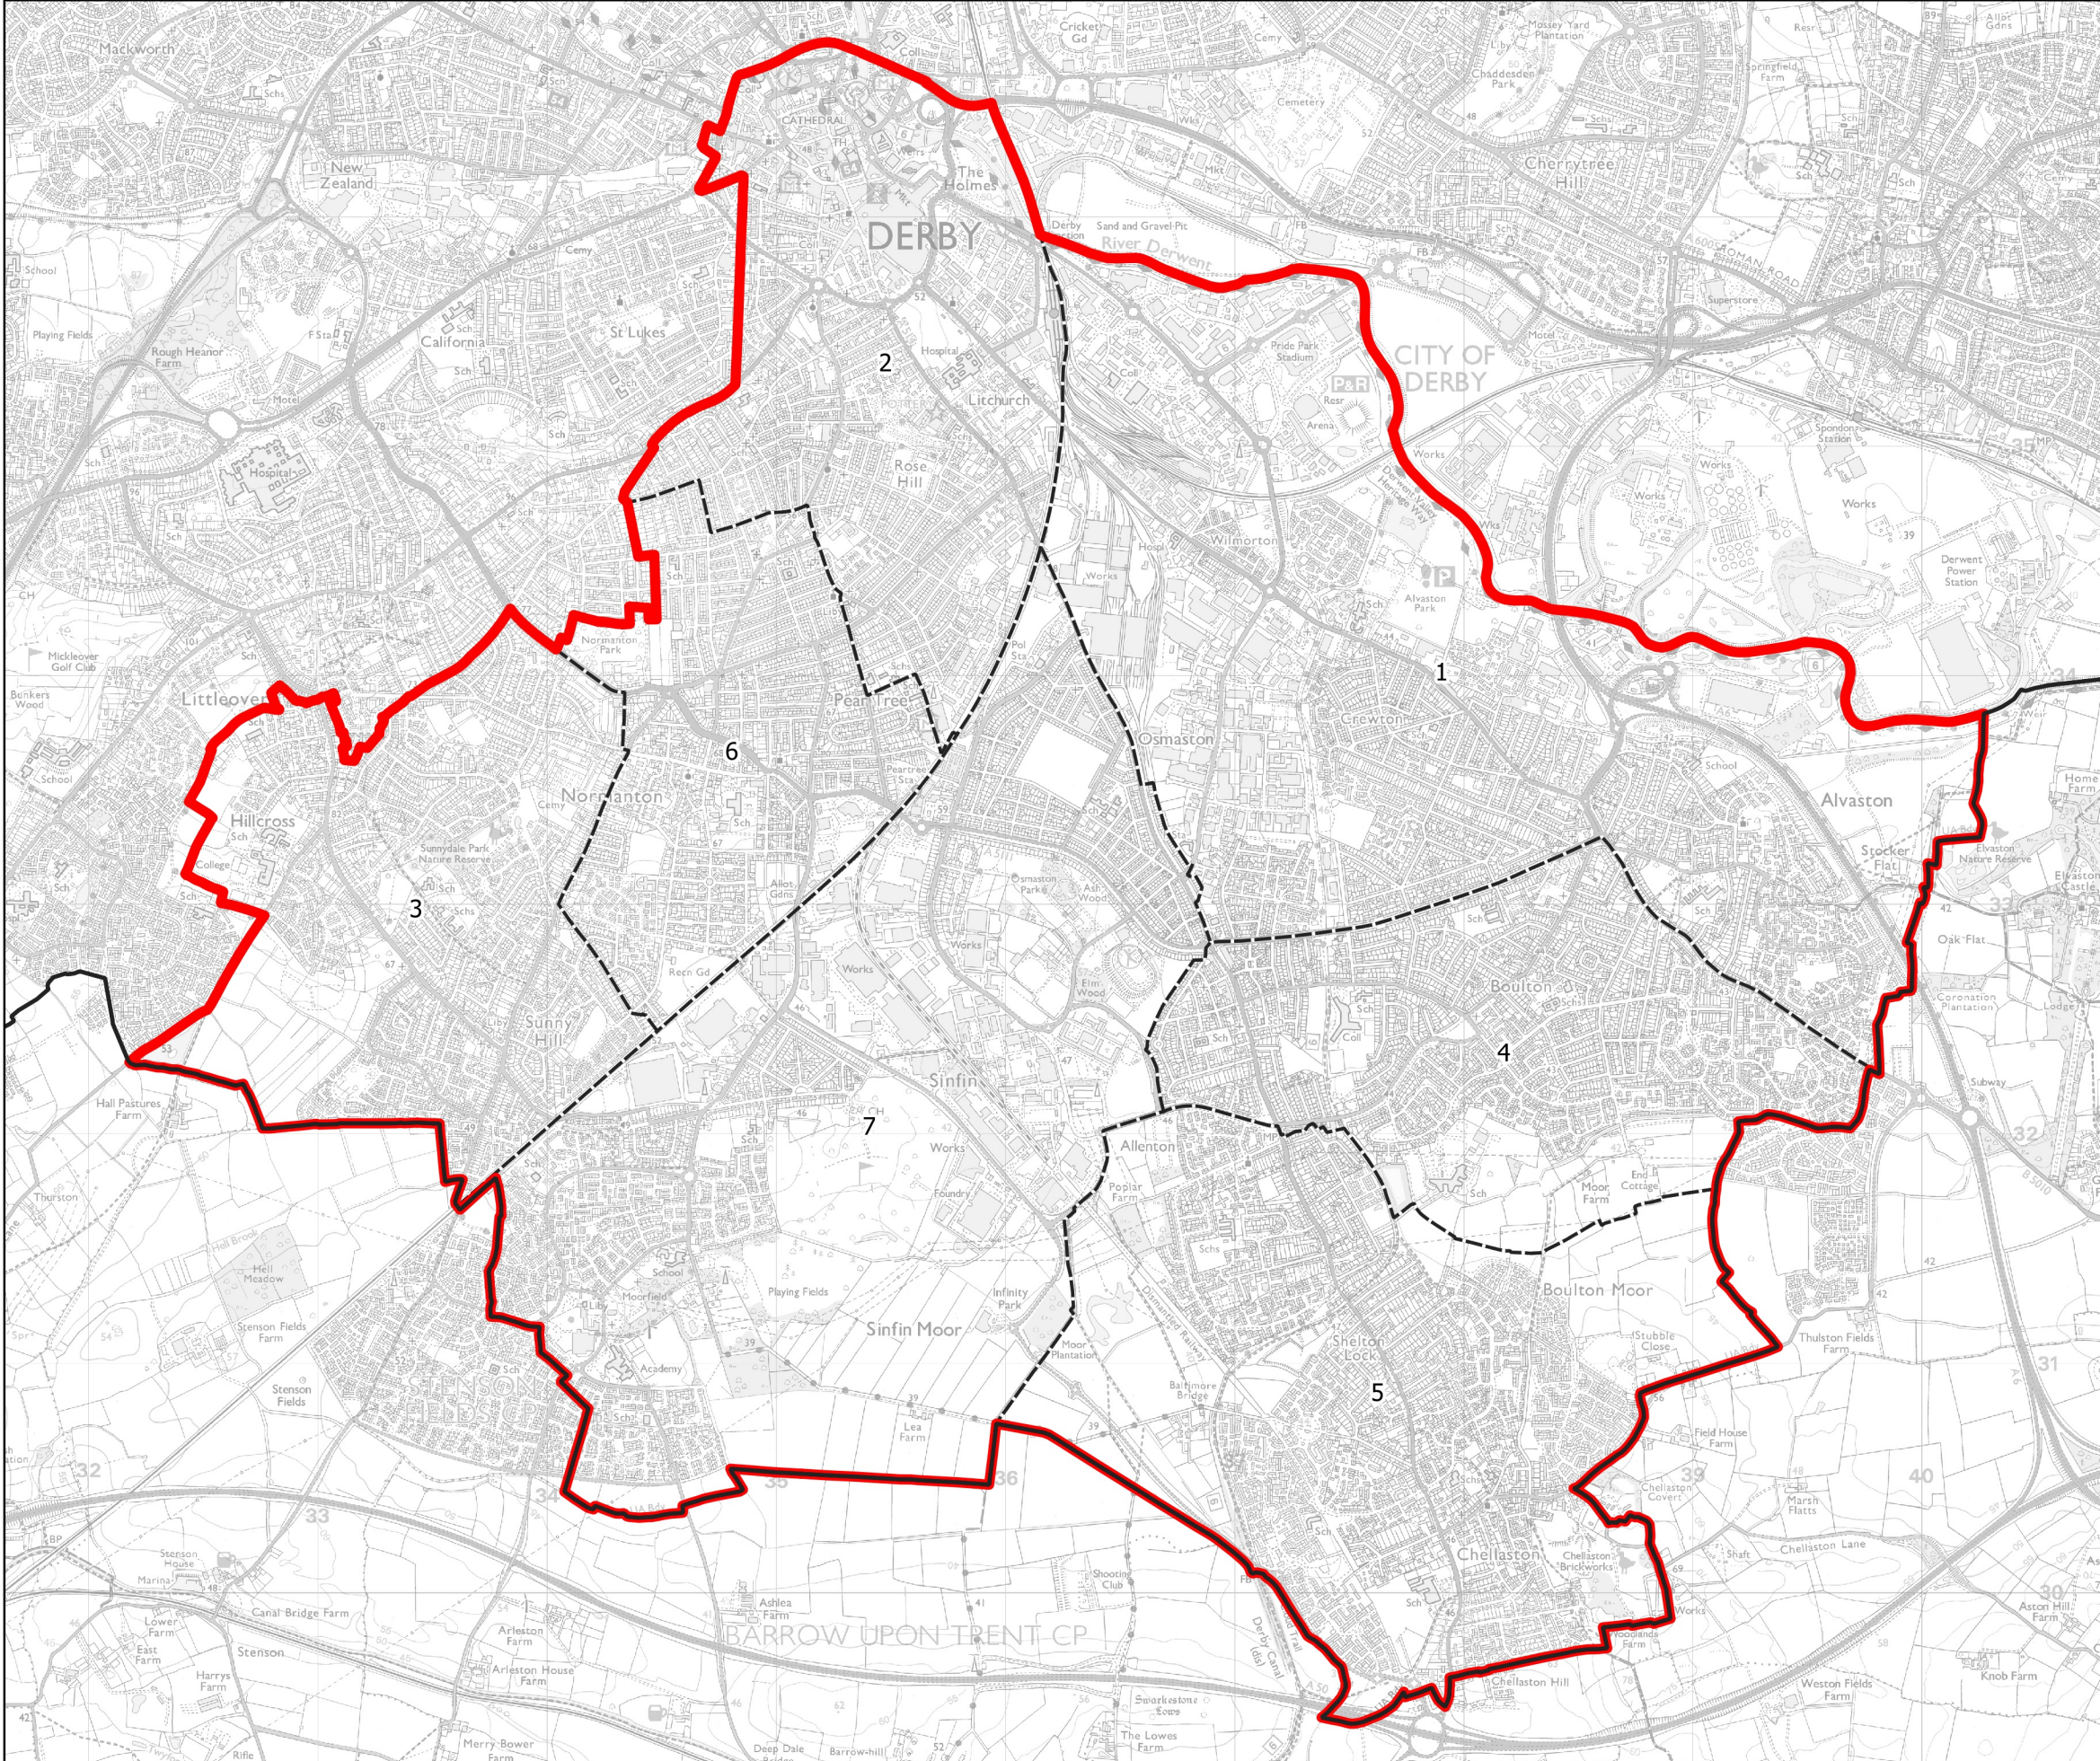

Boundary Commission for England - Initial Proposals for the East Midlands Region

Derby South Borough Constituency - Electorate 72,067

Wards:

- 1 Alvaston
- 2 Arboretum
- 3 Blagreaves
- 4 Boulton
- 5 Chellaston
- 6 Normanton
- 7 Sinfin

Constituency
 Local Authorities
 Wards

0 0.4 0.8 km

© Crown copyright and database rights 2021 OS 100018289. You are permitted to use this data solely to enable you to respond to, or interact with, the organisation that provided you with the data. You are not permitted to copy, sub-license, distribute or sell any of this data to third parties in any form. Third party rights to enforce the terms of this licence shall be reserved to OS.

Derby South Borough Constituency