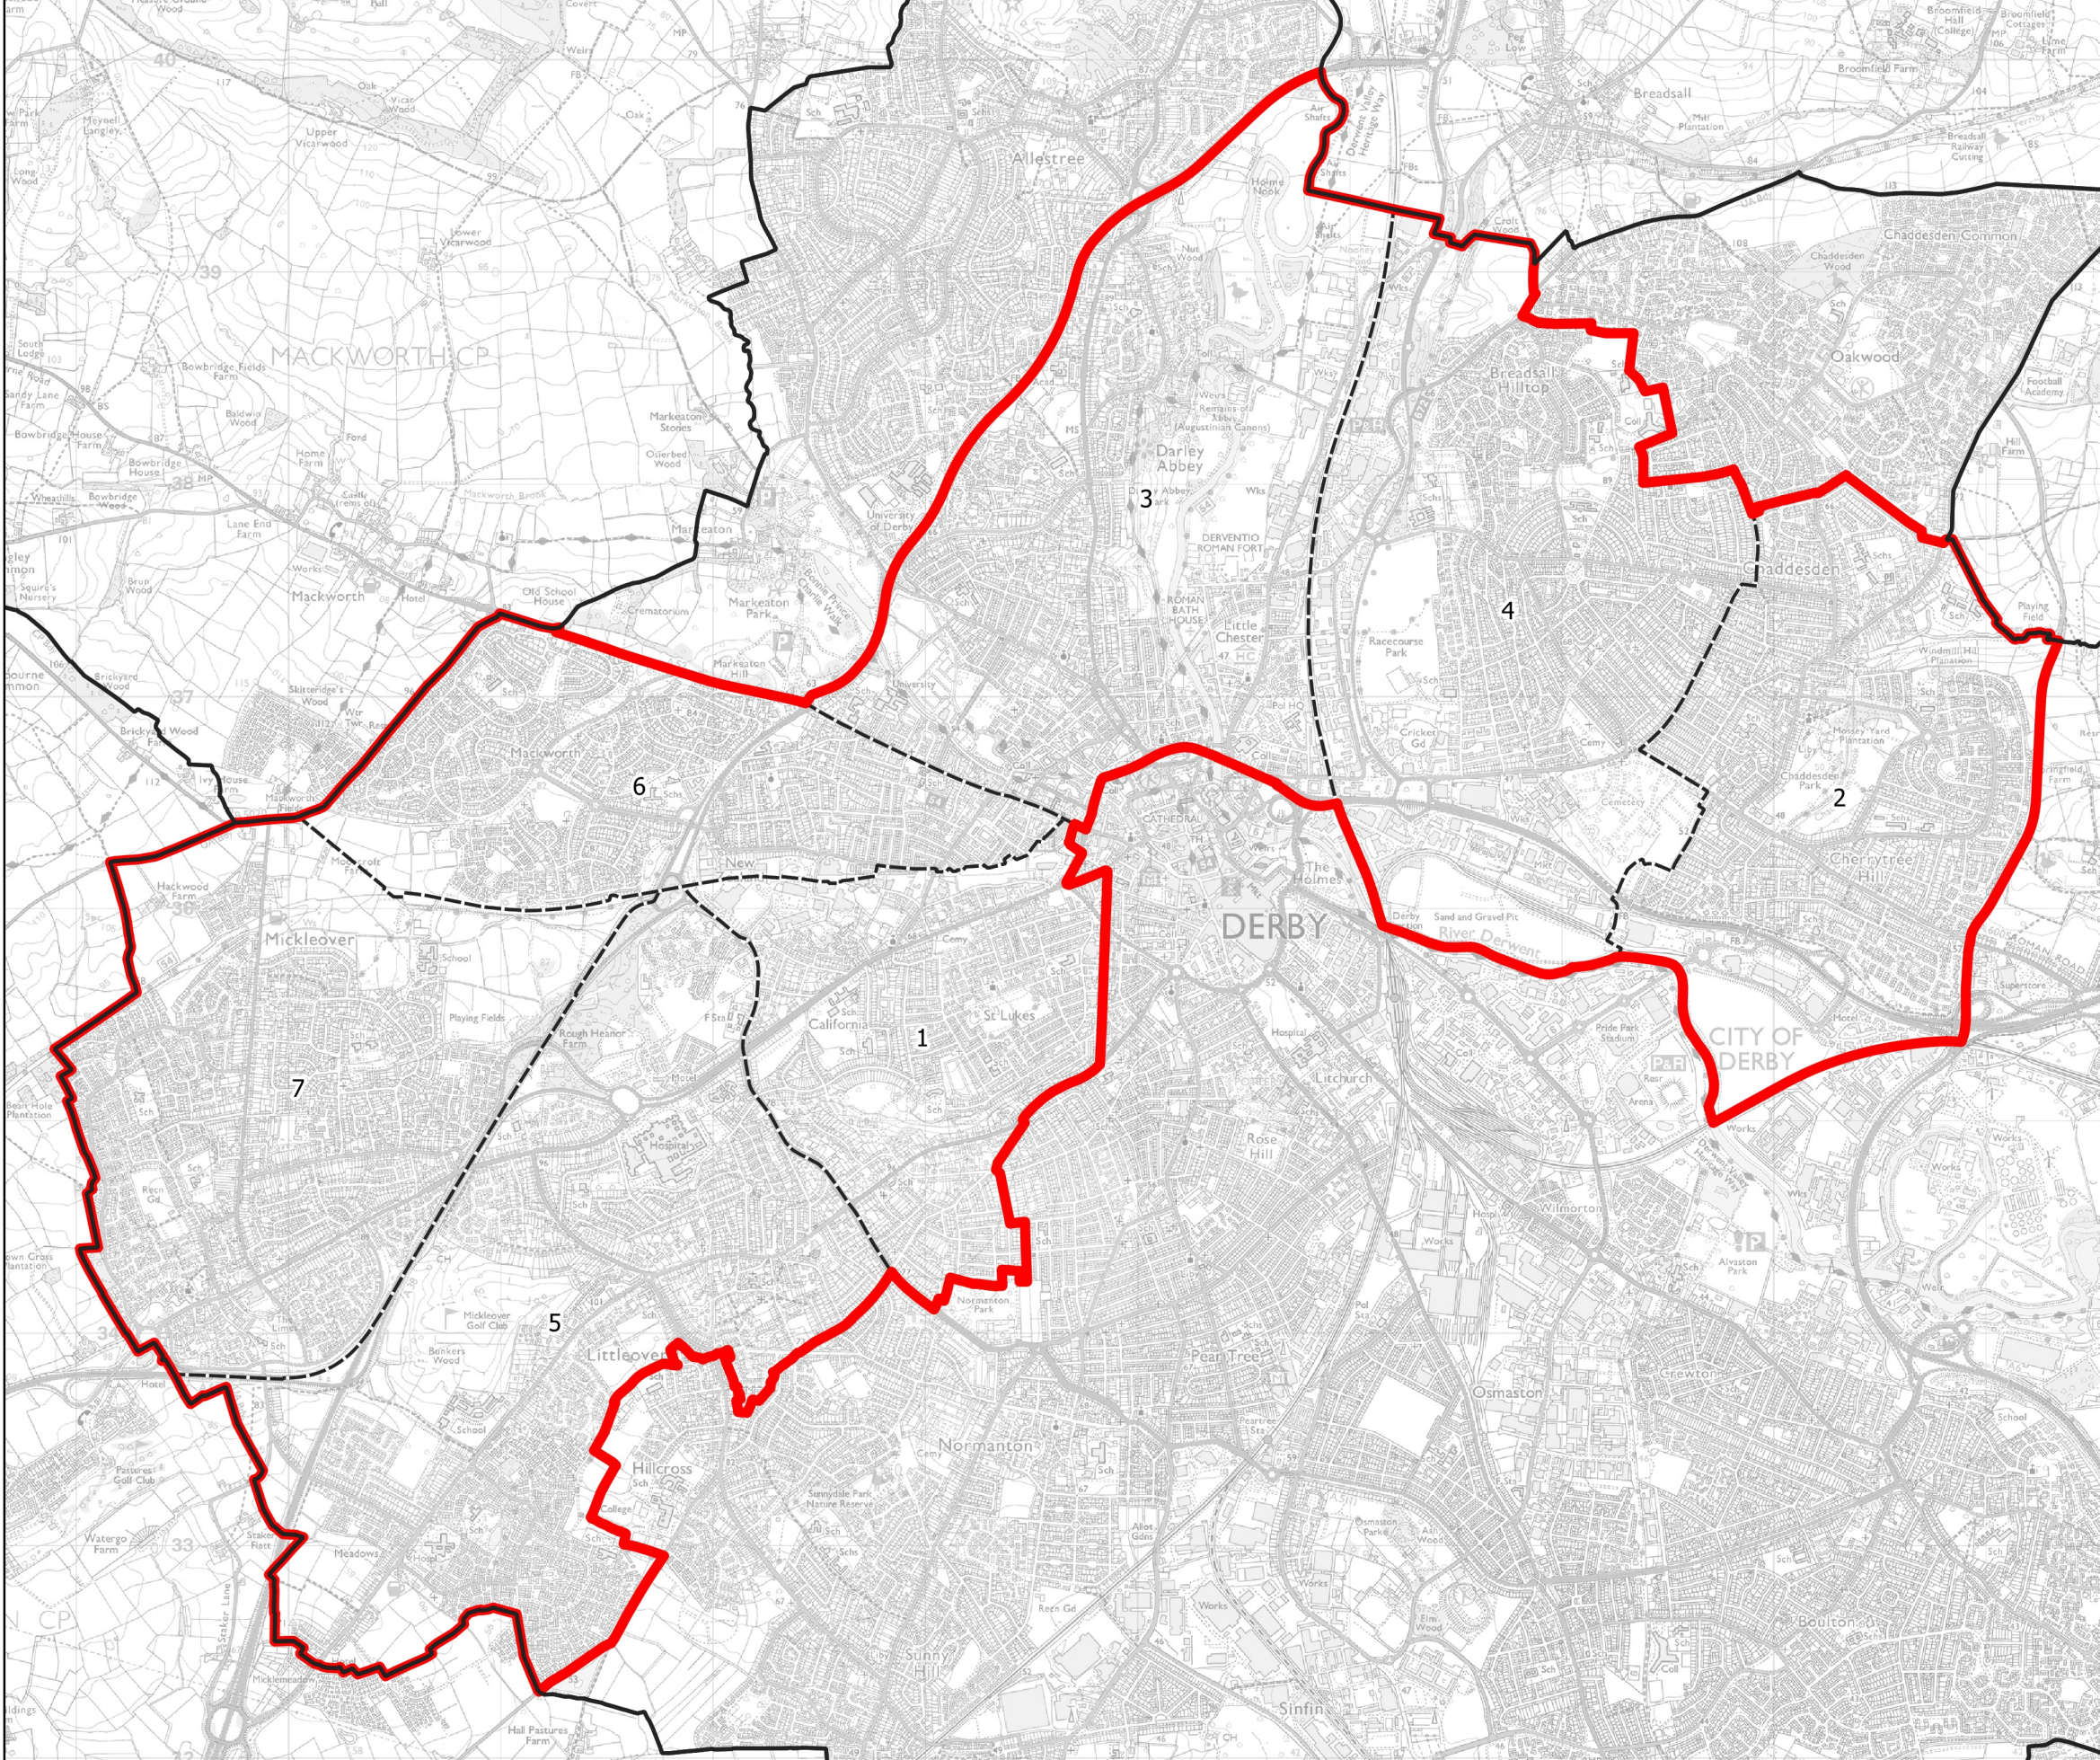

# Boundary Commission for England - Initial Proposals for the East Midlands Region

## Derby North Borough Constituency - Electorate 71,876

- Wards:
- 1 Abbey
  - 2 Chaddesden
  - 3 Darley
  - 4 Derwent
  - 5 Littleover
  - 6 Mackworth
  - 7 Mickleover

- Constituency
- Local Authorities
- Wards