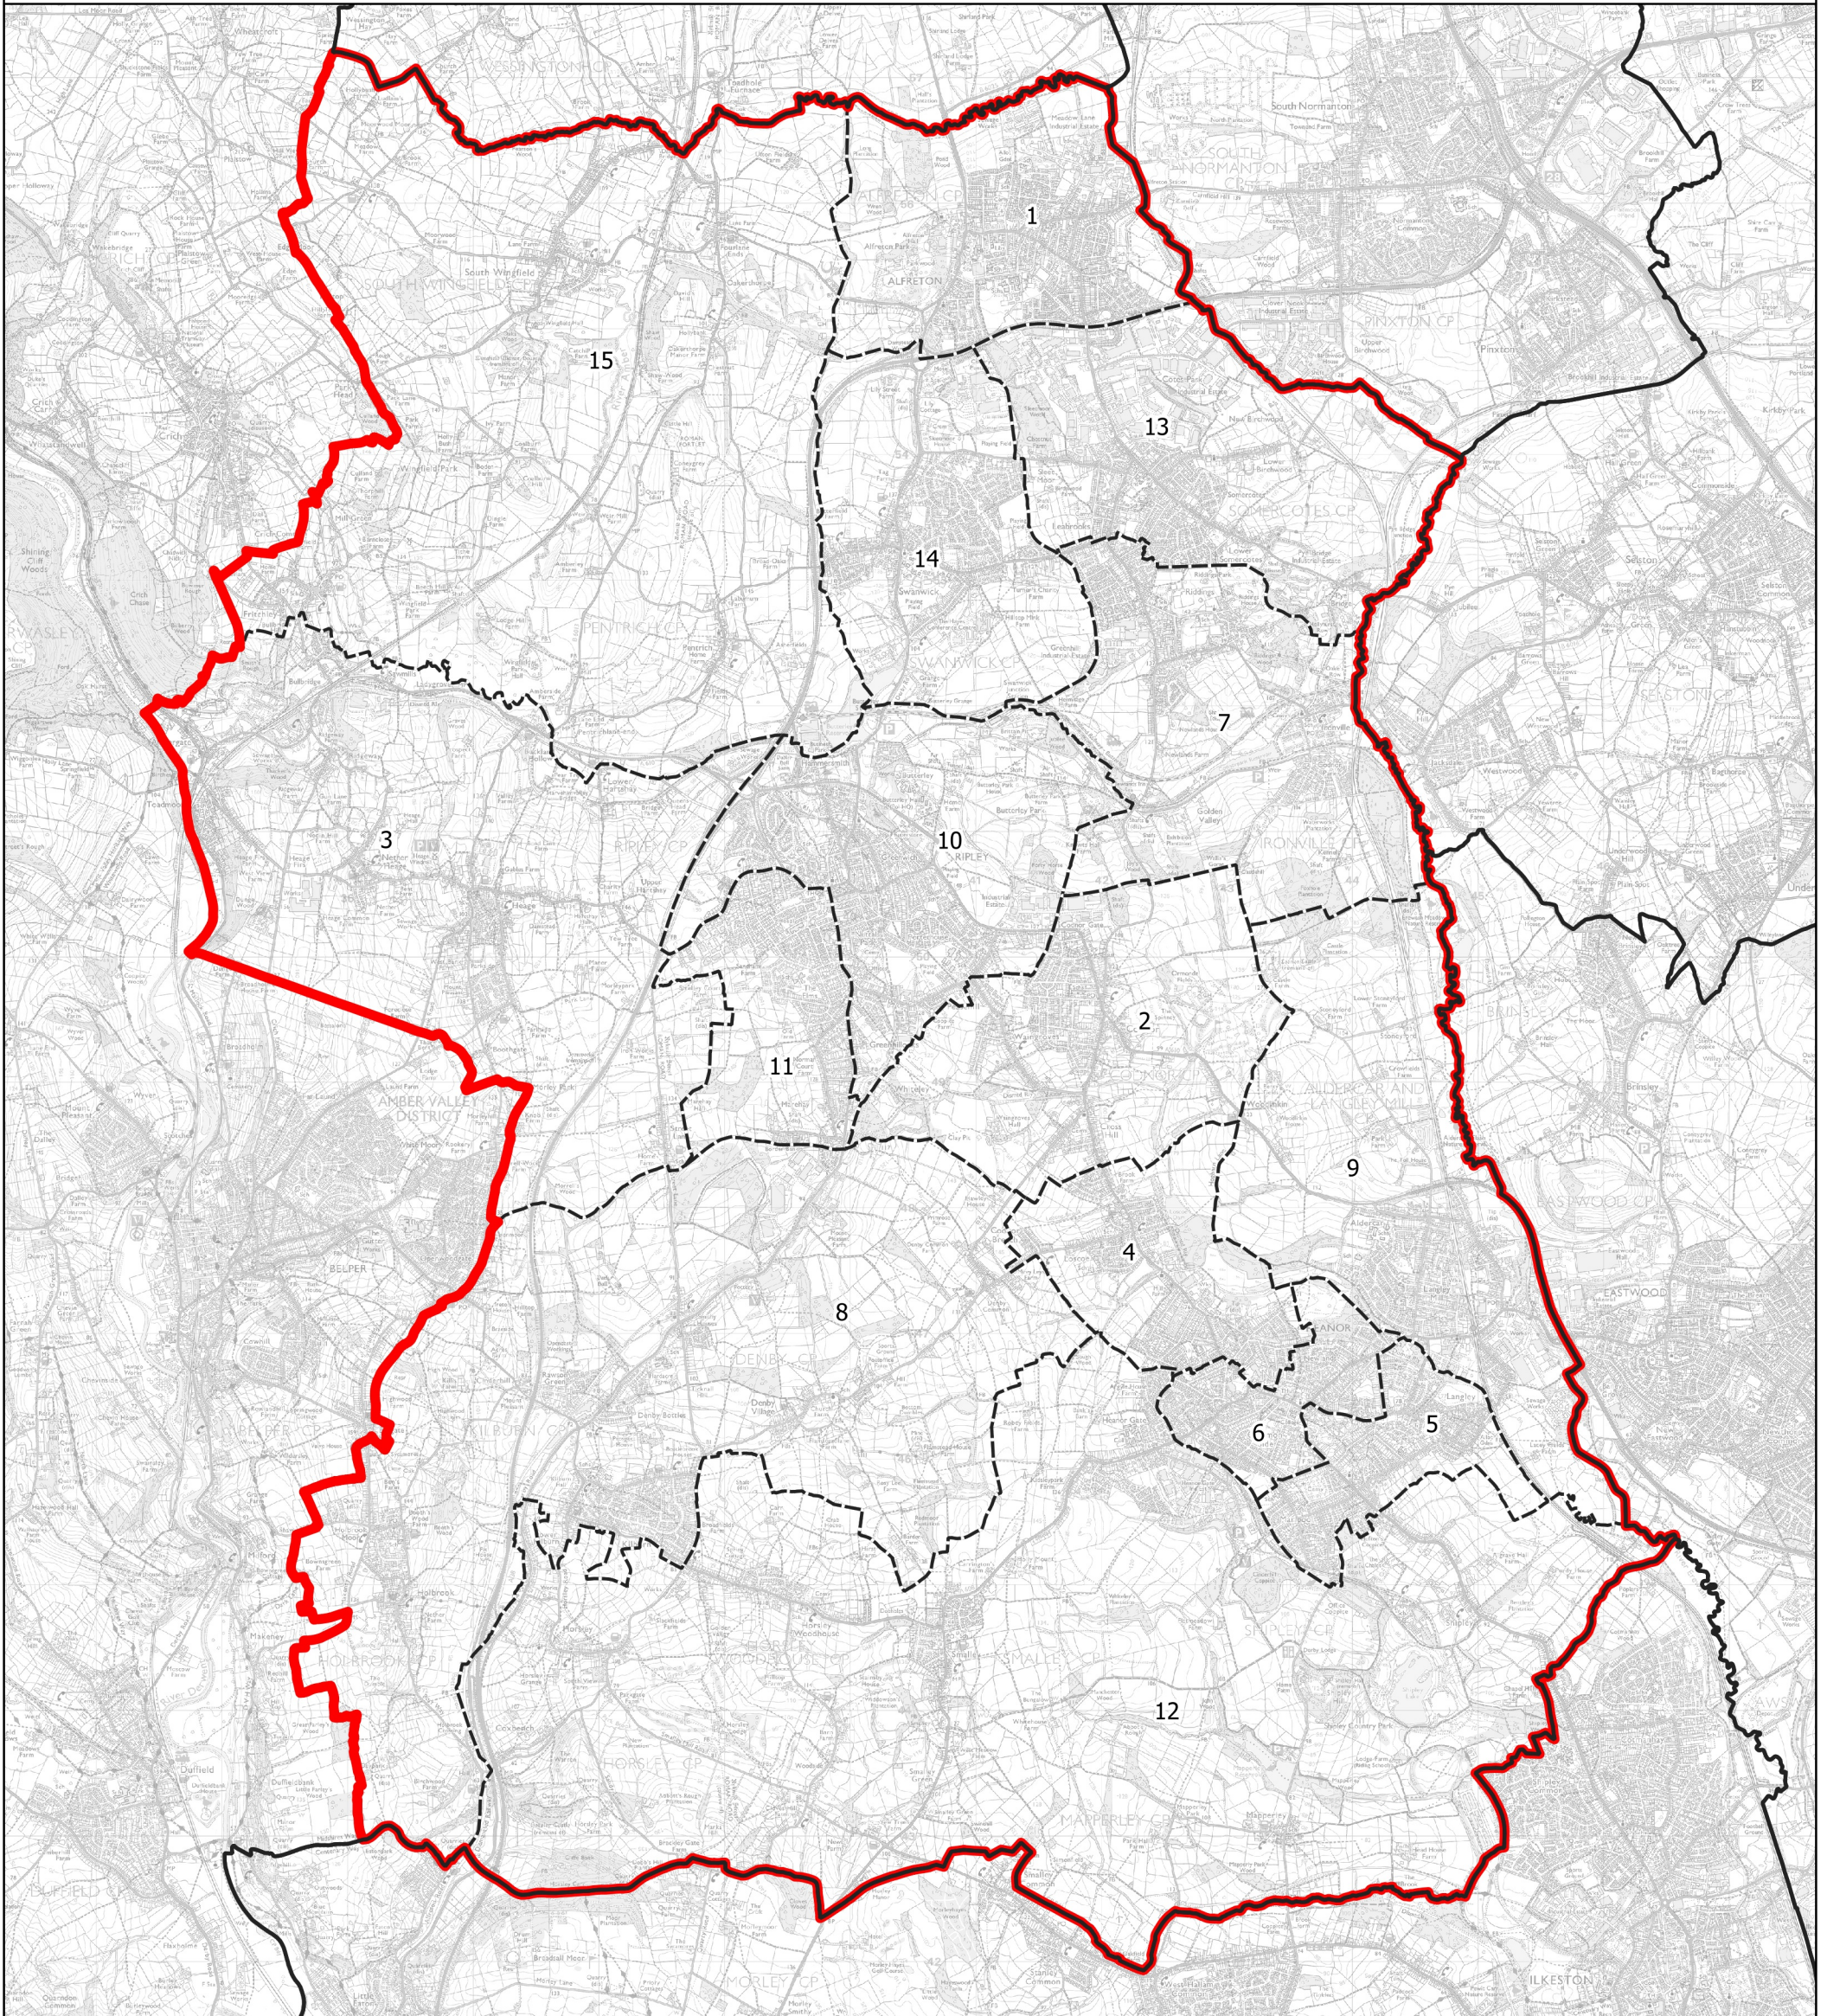

Boundary Commission for England - Initial Proposals for the East Midlands Region

Amber Valley County Constituency - Electorate 70,625

Wards:

- | | | |
|--------------------------|--|---------------|
| 1 Alfreton | 8 Kilburn, Denby and Holbrook | 13 Somercotes |
| 2 Codnor and Waingroves | 9 Langley Mill and Aldercar | 14 Swanwick |
| 3 Heage and Ambergate | 10 Ripley | 15 Wingfield |
| 4 Heanor and Loscoe | 11 Ripley and Marehay | |
| 5 Heanor East | 12 Shipley Park, Horsley and Horsley Woodhouse | |
| 6 Heanor West | | |
| 7 Ironville and Riddings | | |

- Constituency
- Local Authorities
- Wards

© Crown copyright and database rights 2021 OS 100018289. You are permitted to use this data solely to enable you to respond to, or interact with, the organisation that provided you with the data. You are not permitted to copy, sub-licence, distribute or sell any of this data to third parties in any form. Third party rights to enforce the terms of this licence shall be reserved to OS.

Amber Valley County Constituency