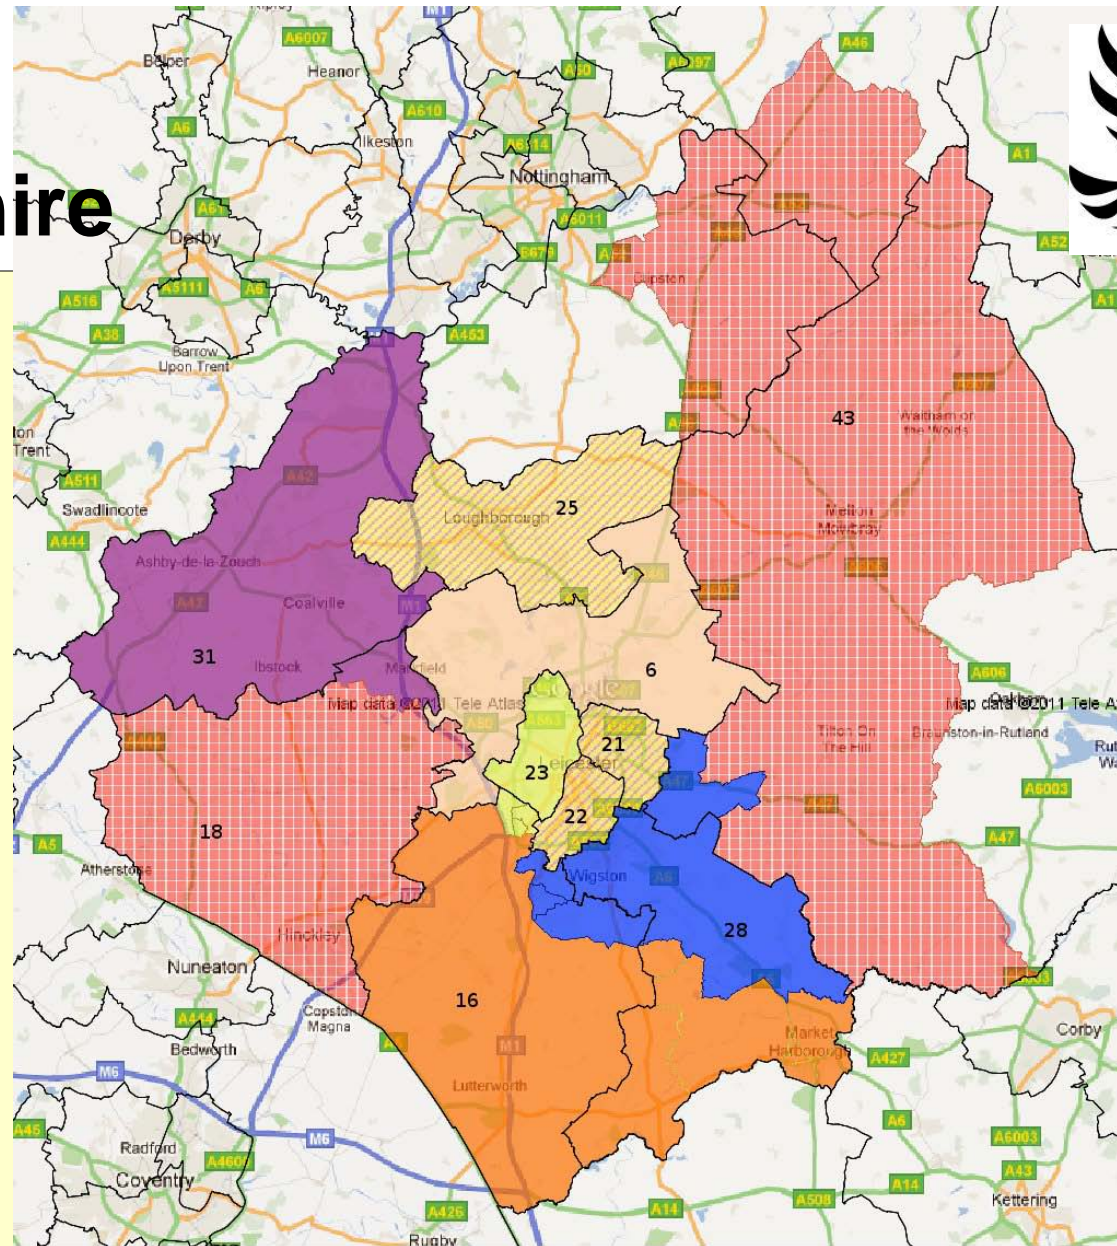

Derbyshire

Lincolnshire

Nottinghamshire

Leicestershire, Rutland
& Northamptonshire

Cross borders

Rutland & Corby

Vale of Belvoir

Lincolnshire

Derbyshire

DERBYSHIRE

- | | | | | | |
|---|--------------|----|------------------|----|------------------|
| 1 | Amber Valley | 9 | Derby East | 17 | High Peak |
| 4 | Bolsover | 10 | Derby West | 28 | Mid Derbyshire |
| 7 | Chesterfield | 11 | Derbyshire Dales | 40 | South Derbyshire |
| | | 12 | Erewash | | |

Northamptonshire

Leicestershire

LEICESTERSHIRE

- | | | | | | |
|----|---------------------|----|-----------------|----|---------------------------|
| 6 | Charnwood | 21 | Leicester East | 28 | Mid Leicestershire |
| 16 | Harborough | 22 | Leicester South | 31 | North West Leicestershire |
| 18 | Hinckley & Bosworth | 23 | Leicester West | 43 | Vale of Belvoir |
| | | 25 | Loughborough | | |

Nottinghamshire

NOTTINGHAMSHIRE

- 2 Ashfield
- 3 Bassetlaw
- 14 Gedling
- 19 Hucknall
- 27 Mansfield
- 30 Newark
- 34 Nottingham Central
- 35 Nottingham North
- 36 Nottingham West & Beeston
- 37 Rushcliffe
- 43 Vale of Belvoir