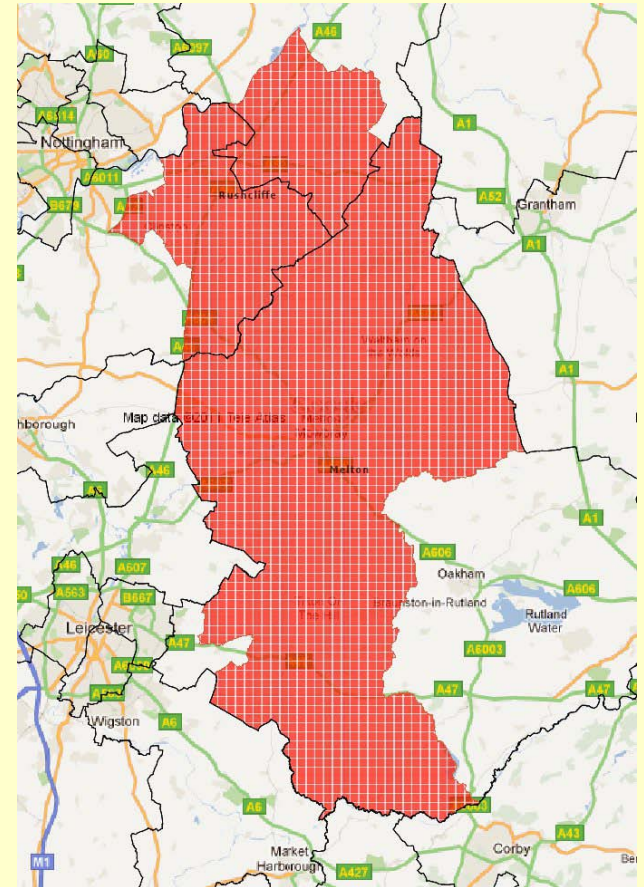

Derbyshire

Lincolnshire

Nottinghamshire

Leicestershire, Rutland
& Northamptonshire

Cross borders

Rutland & Corby

Vale of Belvoir

Lincolnshire

Derbyshire

DERBYSHIRE

- | | | | | | |
|---|--------------|----|------------------|----|------------------|
| 1 | Amber Valley | 9 | Derby East | 17 | High Peak |
| 4 | Bolsover | 10 | Derby West | 28 | Mid Derbyshire |
| 7 | Chesterfield | 11 | Derbyshire Dales | 40 | South Derbyshire |
| | | 12 | Erewash | | |

Northamptonshire

Leicestershire

LEICESTERSHIRE

- | | | | | | |
|----|---------------------|----|-----------------|----|---------------------------|
| 6 | Charnwood | 21 | Leicester East | 28 | Mid Leicestershire |
| 16 | Harborough | 22 | Leicester South | 31 | North West Leicestershire |
| 18 | Hinckley & Bosworth | 23 | Leicester West | 43 | Vale of Belvoir |
| | | 25 | Loughborough | | |

Nottinghamshire

NOTTINGHAMSHIRE

- 2 Ashfield
- 3 Bassetlaw
- 14 Gedling
- 19 Hucknall
- 27 Mansfield
- 30 Newark
- 34 Nottingham Central
- 35 Nottingham North
- 36 Nottingham West & Beeston
- 37 Rushcliffe
- 43 Vale of Belvoir