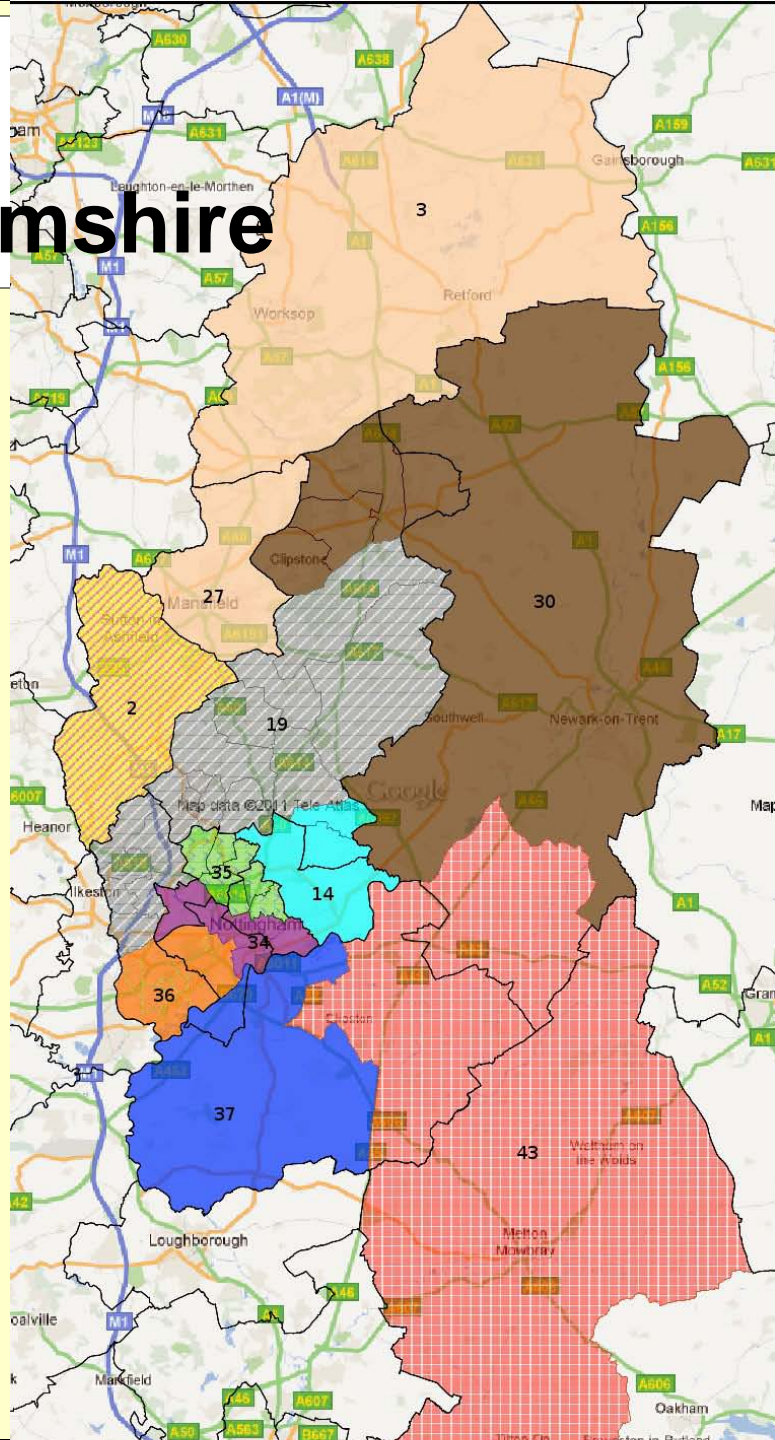

Derbyshire

Lincolnshire

Nottinghamshire

Leicestershire, Rutland
& Northamptonshire

Cross borders

Rutland & Corby

Vale of Belvoir

Lincolnshire

Derbyshire

DERBYSHIRE

- | | | | | | |
|---|--------------|----|------------------|----|------------------|
| 1 | Amber Valley | 9 | Derby East | 17 | High Peak |
| 4 | Bolsover | 10 | Derby West | 28 | Mid Derbyshire |
| 7 | Chesterfield | 11 | Derbyshire Dales | 40 | South Derbyshire |
| | | 12 | Erewash | | |

Northamptonshire

Leicestershire

LEICESTERSHIRE

- | | | | | | |
|----|---------------------|----|-----------------|----|---------------------------|
| 6 | Charnwood | 21 | Leicester East | 28 | Mid Leicestershire |
| 16 | Harborough | 22 | Leicester South | 31 | North West Leicestershire |
| 18 | Hinckley & Bosworth | 23 | Leicester West | 43 | Vale of Belvoir |
| | | 25 | Loughborough | | |

Nottinghamshire

NOTTINGHAMSHIRE

- 2 Ashfield
- 3 Bassetlaw
- 14 Gedling
- 19 Hucknall
- 27 Mansfield
- 30 Newark
- 34 Nottingham Central
- 35 Nottingham North
- 36 Nottingham West & Beeston
- 37 Rushcliffe
- 43 Vale of Belvoir