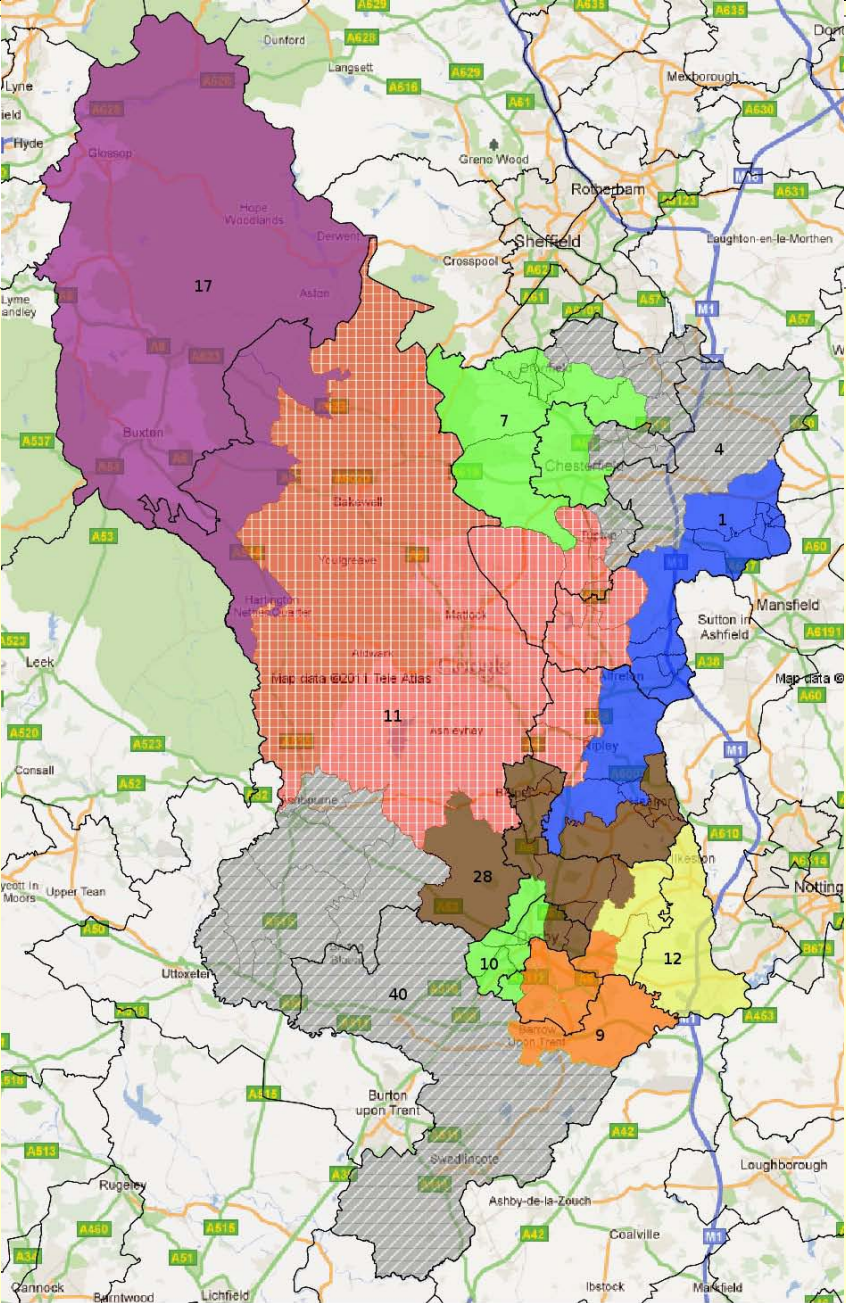

Derbyshire

Lincolnshire

Nottinghamshire

Leicestershire, Rutland
& Northamptonshire

Cross borders

Rutland & Corby

Vale of Belvoir

Lincolnshire

Derbyshire

DERBYSHIRE

- | | | | | | |
|---|--------------|----|------------------|----|------------------|
| 1 | Amber Valley | 9 | Derby East | 17 | High Peak |
| 4 | Bolsover | 10 | Derby West | 28 | Mid Derbyshire |
| 7 | Chesterfield | 11 | Derbyshire Dales | 40 | South Derbyshire |
| | | 12 | Erewash | | |

Northamptonshire

Leicestershire

LEICESTERSHIRE

- | | | | | | |
|----|---------------------|----|-----------------|----|---------------------------|
| 6 | Charnwood | 21 | Leicester East | 28 | Mid Leicestershire |
| 16 | Harborough | 22 | Leicester South | 31 | North West Leicestershire |
| 18 | Hinckley & Bosworth | 23 | Leicester West | 43 | Vale of Belvoir |
| | | 25 | Loughborough | | |

Nottinghamshire

NOTTINGHAMSHIRE

- 2 Ashfield
- 3 Bassetlaw
- 14 Gedling
- 19 Hucknall
- 27 Mansfield
- 30 Newark
- 34 Nottingham Central
- 35 Nottingham North
- 36 Nottingham West & Beeston
- 37 Rushcliffe
- 43 Vale of Belvoir