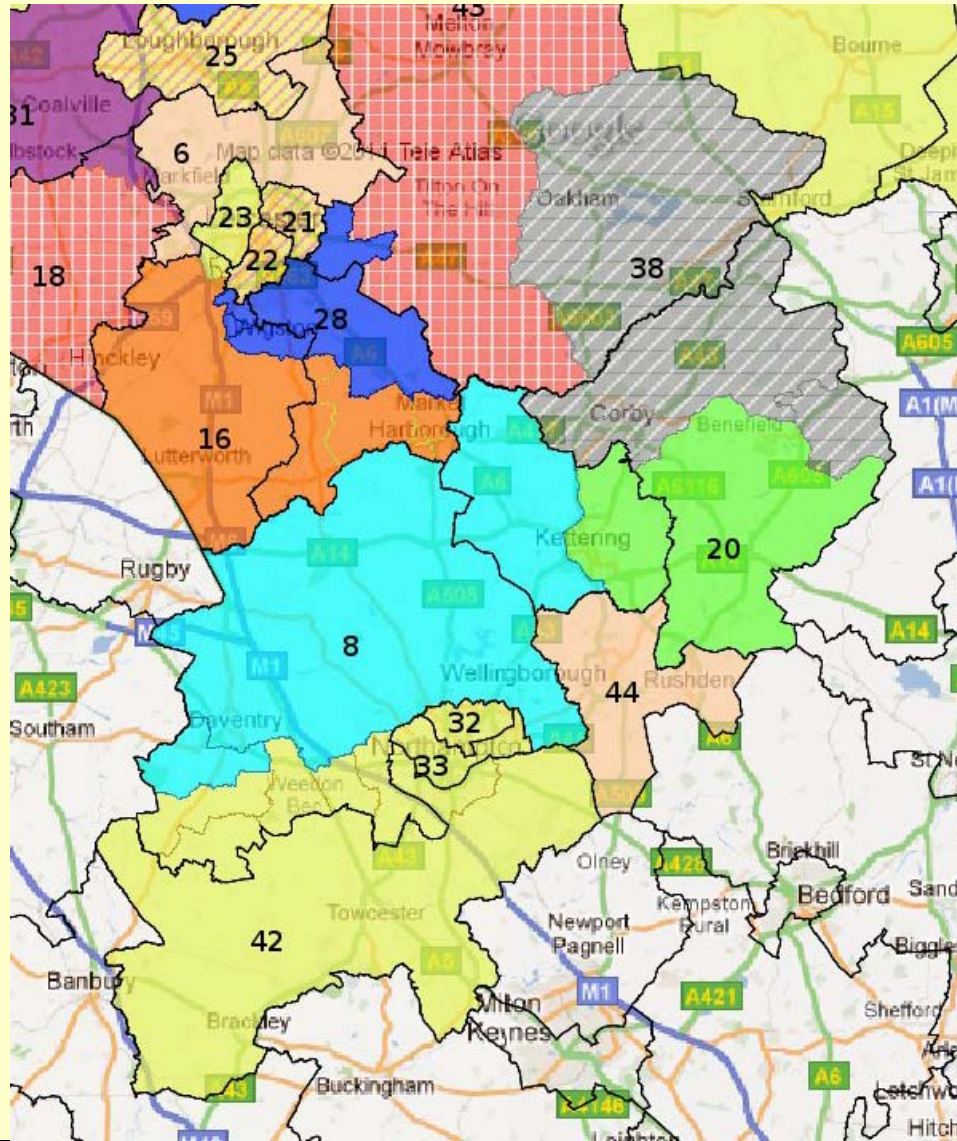

Derbyshire

Lincolnshire

Nottinghamshire

Leicestershire, Rutland
& Northamptonshire

Cross borders

Rutland & Corby

Vale of Belvoir

Lincolnshire

Derbyshire

DERBYSHIRE

- | | | | | | |
|---|--------------|----|------------------|----|------------------|
| 1 | Amber Valley | 9 | Derby East | 17 | High Peak |
| 4 | Bolsover | 10 | Derby West | 28 | Mid Derbyshire |
| 7 | Chesterfield | 11 | Derbyshire Dales | 40 | South Derbyshire |
| | | 12 | Erewash | | |

Northamptonshire

Leicestershire

LEICESTERSHIRE

- | | | | | | |
|----|---------------------|----|-----------------|----|---------------------------|
| 6 | Charnwood | 21 | Leicester East | 28 | Mid Leicestershire |
| 16 | Harborough | 22 | Leicester South | 31 | North West Leicestershire |
| 18 | Hinckley & Bosworth | 23 | Leicester West | 43 | Vale of Belvoir |
| | | 25 | Loughborough | | |

Nottinghamshire

NOTTINGHAMSHIRE

- 2 Ashfield
- 3 Bassetlaw
- 14 Gedling
- 19 Hucknall
- 27 Mansfield
- 30 Newark
- 34 Nottingham Central
- 35 Nottingham North
- 36 Nottingham West & Beeston
- 37 Rushcliffe
- 43 Vale of Belvoir