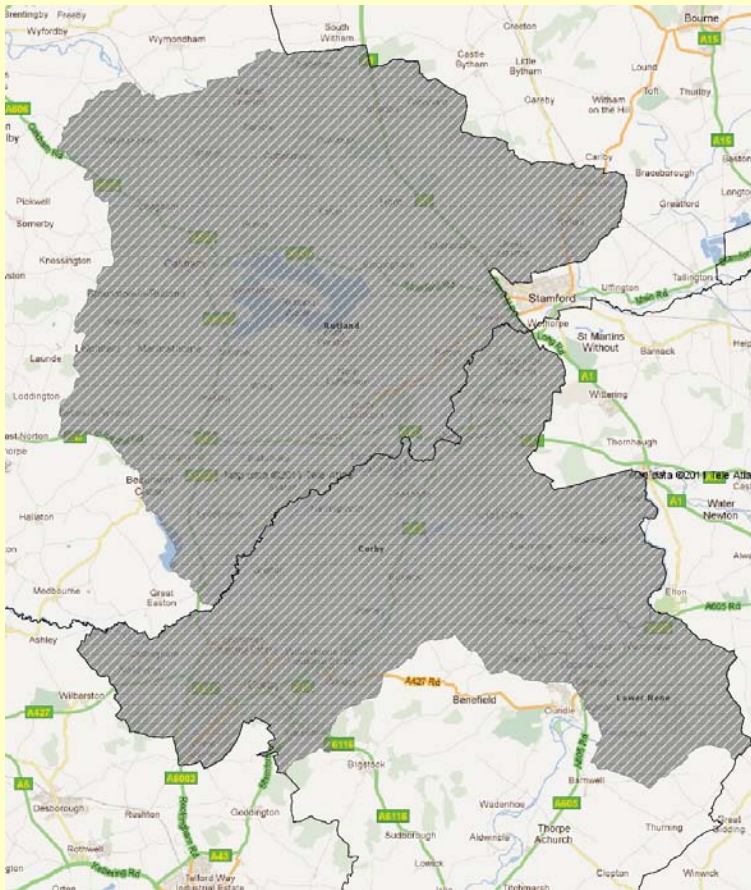

Derbyshire

Lincolnshire

Nottinghamshire

Leicestershire, Rutland
& Northamptonshire

Cross borders

Rutland & Corby

Vale of Belvoir

Lincolnshire

Derbyshire

DERBYSHIRE

- | | | | | | |
|---|--------------|----|------------------|----|------------------|
| 1 | Amber Valley | 9 | Derby East | 17 | High Peak |
| 4 | Bolsover | 10 | Derby West | 28 | Mid Derbyshire |
| 7 | Chesterfield | 11 | Derbyshire Dales | 40 | South Derbyshire |
| | | 12 | Erewash | | |

Northamptonshire

Leicestershire

LEICESTERSHIRE

- | | | | | | |
|----|---------------------|----|-----------------|----|---------------------------|
| 6 | Charnwood | 21 | Leicester East | 28 | Mid Leicestershire |
| 16 | Harborough | 22 | Leicester South | 31 | North West Leicestershire |
| 18 | Hinckley & Bosworth | 23 | Leicester West | 43 | Vale of Belvoir |
| | | 25 | Loughborough | | |

Nottinghamshire

NOTTINGHAMSHIRE

- 2 Ashfield
- 3 Bassetlaw
- 14 Gedling
- 19 Hucknall
- 27 Mansfield
- 30 Newark
- 34 Nottingham Central
- 35 Nottingham North
- 36 Nottingham West & Beeston
- 37 Rushcliffe
- 43 Vale of Belvoir