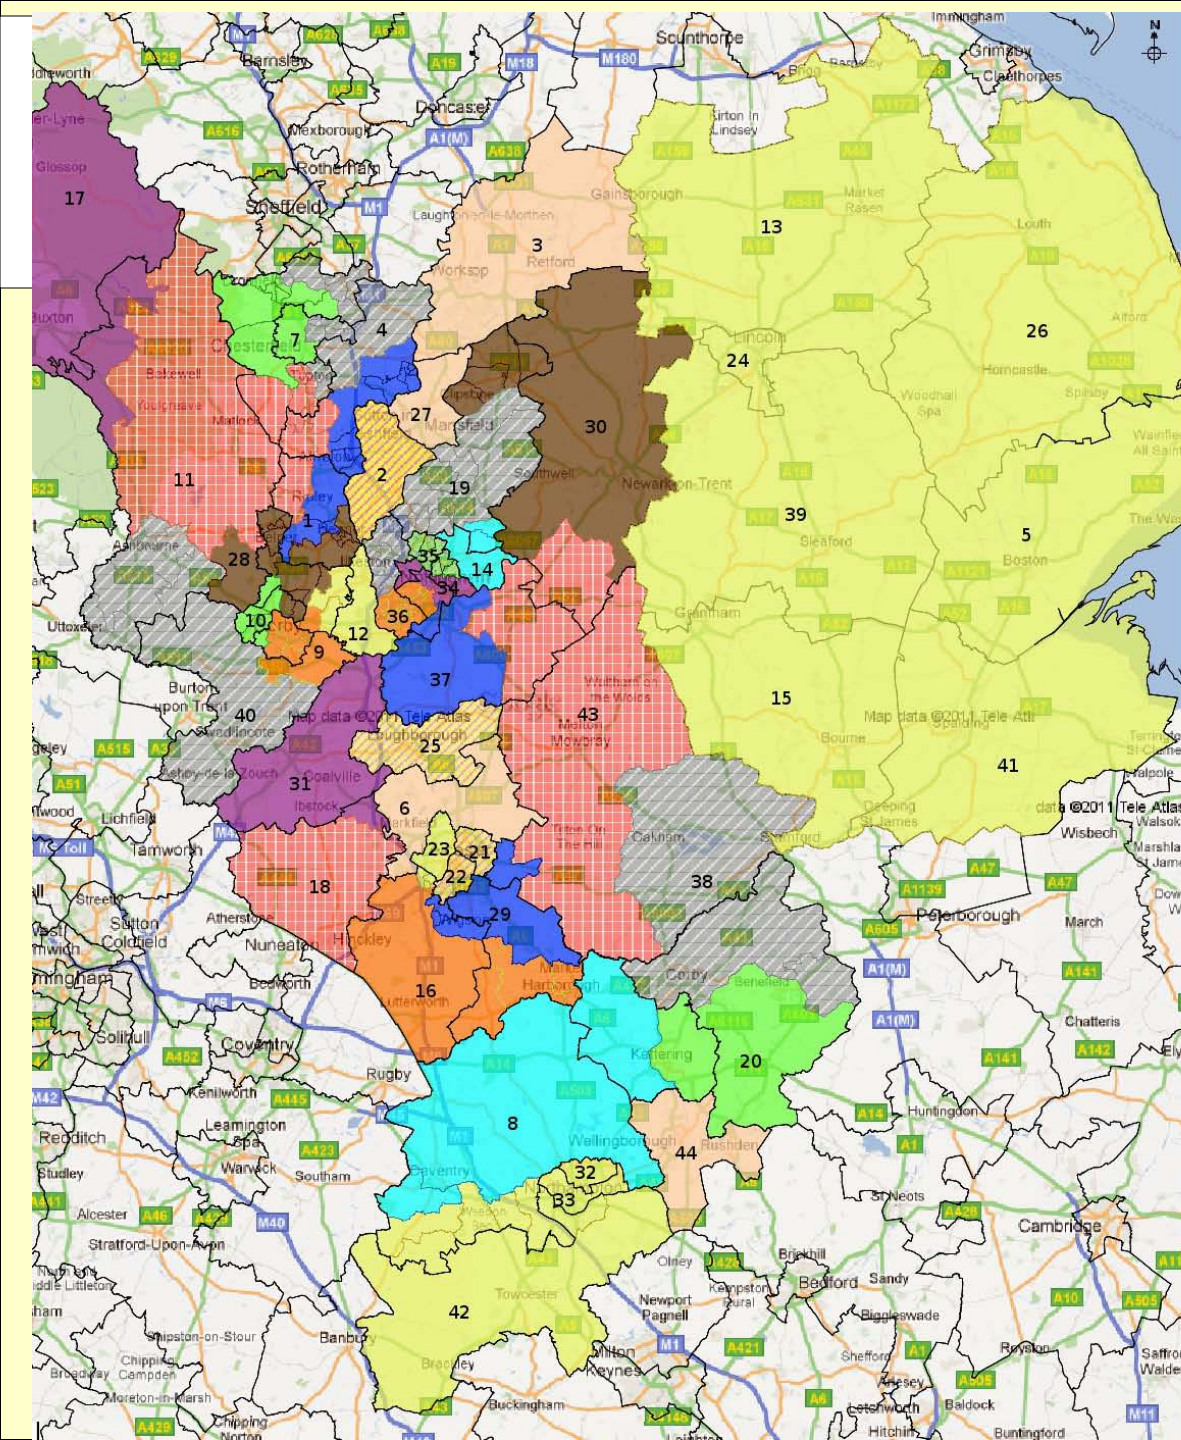

Derbyshire

Lincolnshire

Nottinghamshire

Leicestershire, Rutland
& Northamptonshire

Cross borders

Rutland & Corby

Vale of Belvoir

Lincolnshire

Derbyshire

DERBYSHIRE

- | | | | | | |
|---|--------------|----|------------------|----|------------------|
| 1 | Amber Valley | 9 | Derby East | 17 | High Peak |
| 4 | Bolsover | 10 | Derby West | 28 | Mid Derbyshire |
| 7 | Chesterfield | 11 | Derbyshire Dales | 40 | South Derbyshire |
| | | 12 | Erewash | | |

Northamptonshire

Leicestershire

LEICESTERSHIRE

- | | | | | | |
|----|---------------------|----|-----------------|----|---------------------------|
| 6 | Charnwood | 21 | Leicester East | 28 | Mid Leicestershire |
| 16 | Harborough | 22 | Leicester South | 31 | North West Leicestershire |
| 18 | Hinckley & Bosworth | 23 | Leicester West | 43 | Vale of Belvoir |
| | | 25 | Loughborough | | |

Nottinghamshire

NOTTINGHAMSHIRE

- 2 Ashfield
- 3 Bassetlaw
- 14 Gedling
- 19 Hucknall
- 27 Mansfield
- 30 Newark
- 34 Nottingham Central
- 35 Nottingham North
- 36 Nottingham West & Beeston
- 37 Rushcliffe
- 43 Vale of Belvoir