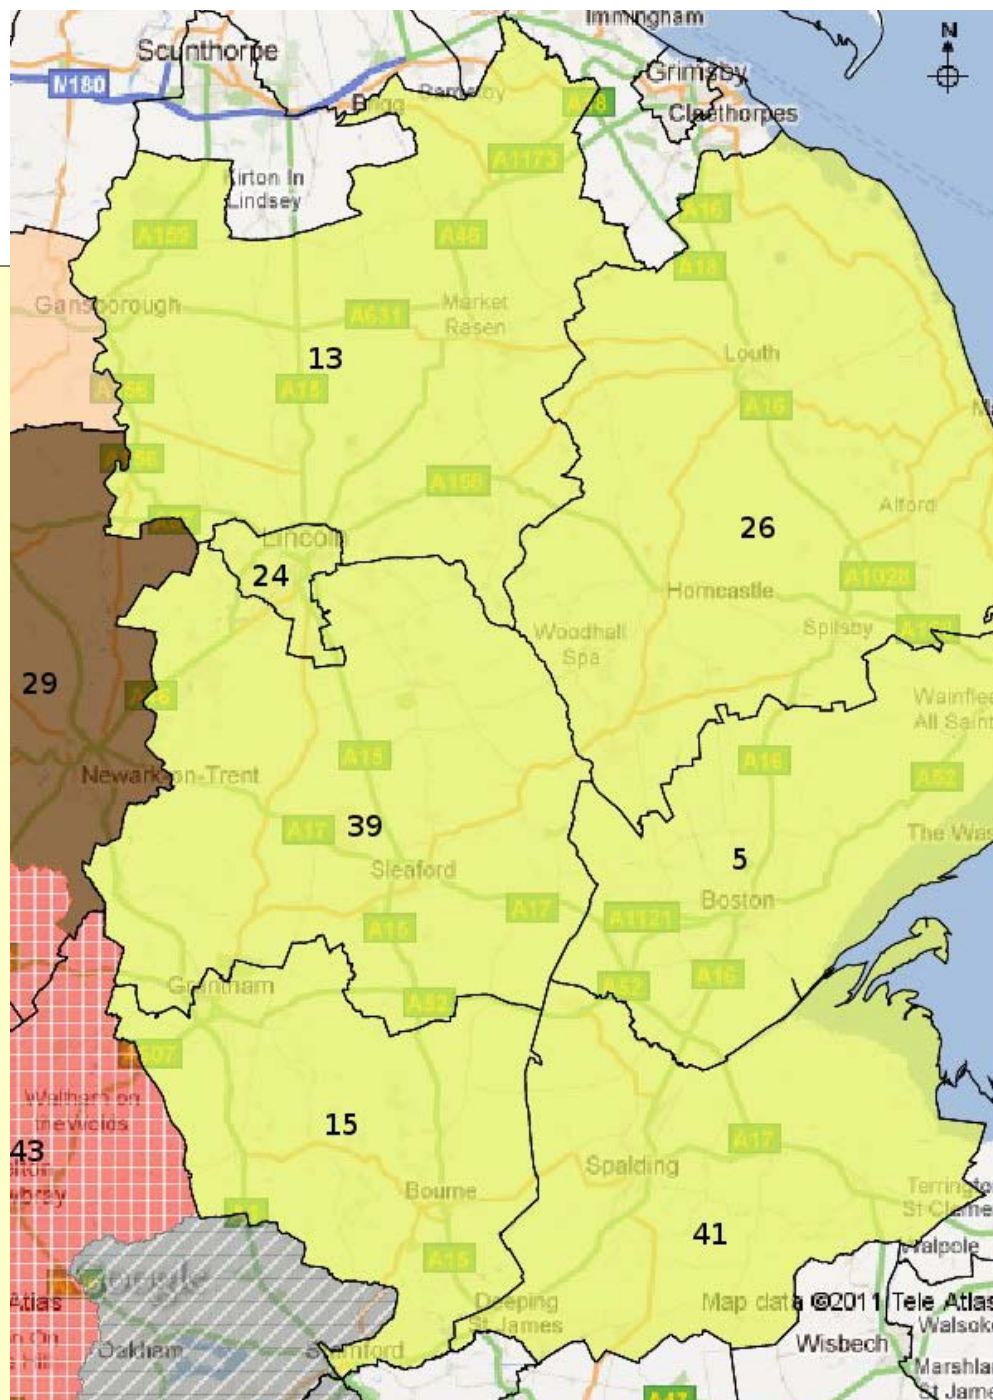

Derbyshire

Lincolnshire

Nottinghamshire

Leicestershire, Rutland
& Northamptonshire

Cross borders

Rutland & Corby

Vale of Belvoir

Lincolnshire

Derbyshire

DERBYSHIRE

- | | | | | | |
|---|--------------|----|------------------|----|------------------|
| 1 | Amber Valley | 9 | Derby East | 17 | High Peak |
| 4 | Bolsover | 10 | Derby West | 28 | Mid Derbyshire |
| 7 | Chesterfield | 11 | Derbyshire Dales | 40 | South Derbyshire |
| | | 12 | Erewash | | |

Northamptonshire

Leicestershire

LEICESTERSHIRE

- | | | | | | |
|----|---------------------|----|-----------------|----|---------------------------|
| 6 | Charnwood | 21 | Leicester East | 28 | Mid Leicestershire |
| 16 | Harborough | 22 | Leicester South | 31 | North West Leicestershire |
| 18 | Hinckley & Bosworth | 23 | Leicester West | 43 | Vale of Belvoir |
| | | 25 | Loughborough | | |

Nottinghamshire

NOTTINGHAMSHIRE

- 2 Ashfield
- 3 Bassetlaw
- 14 Gedling
- 19 Hucknall
- 27 Mansfield
- 30 Newark
- 34 Nottingham Central
- 35 Nottingham North
- 36 Nottingham West & Beeston
- 37 Rushcliffe
- 43 Vale of Belvoir