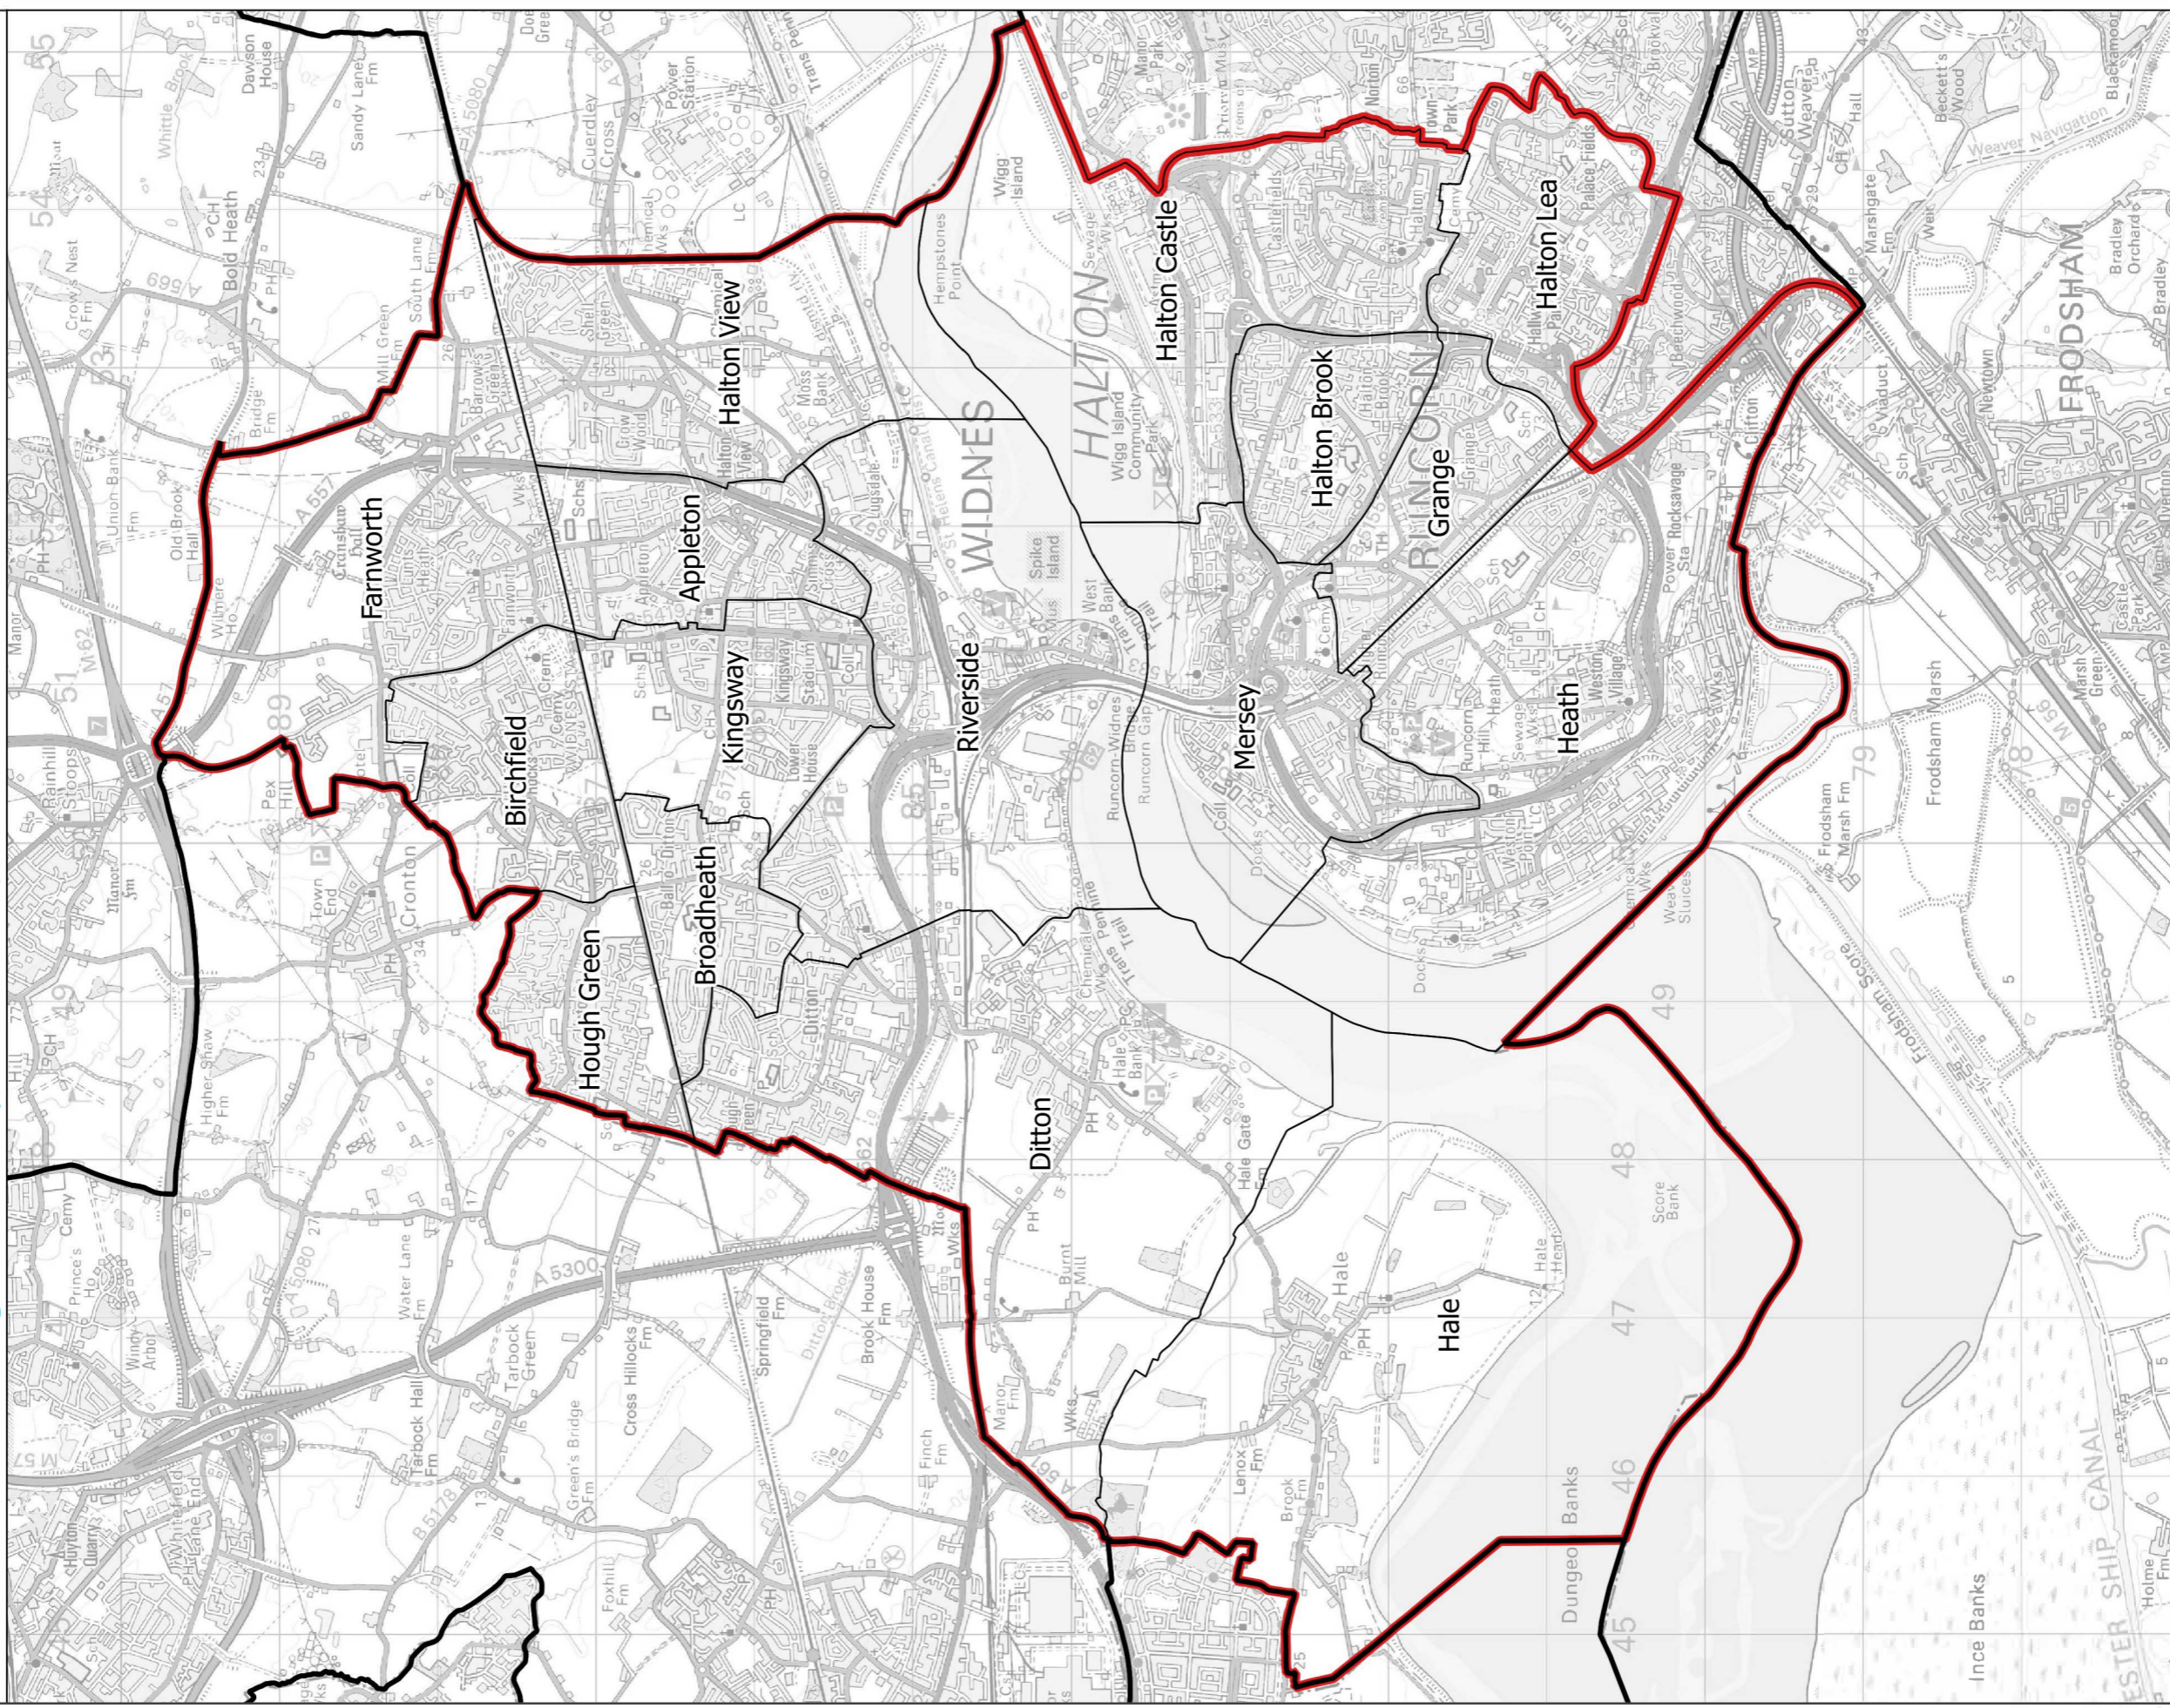

Boundary Commission for England - North West Region  
Name changed from Initial Proposal  
**Widnes and Runcorn Borough Constituency** - Electorate 75,381

This map is reproduced from Ordnance Survey material with the permission of Ordnance Survey on behalf of the controller of Her Majesty's Stationery Office (C) Crown Copyright 2017. All rights reserved. Unauthorised reproduction infringes Crown copyright and may lead to prosecution or civil proceedings. Boundary Commission for England 100018289, 2017.

— Constituency — Local authorities — Wards