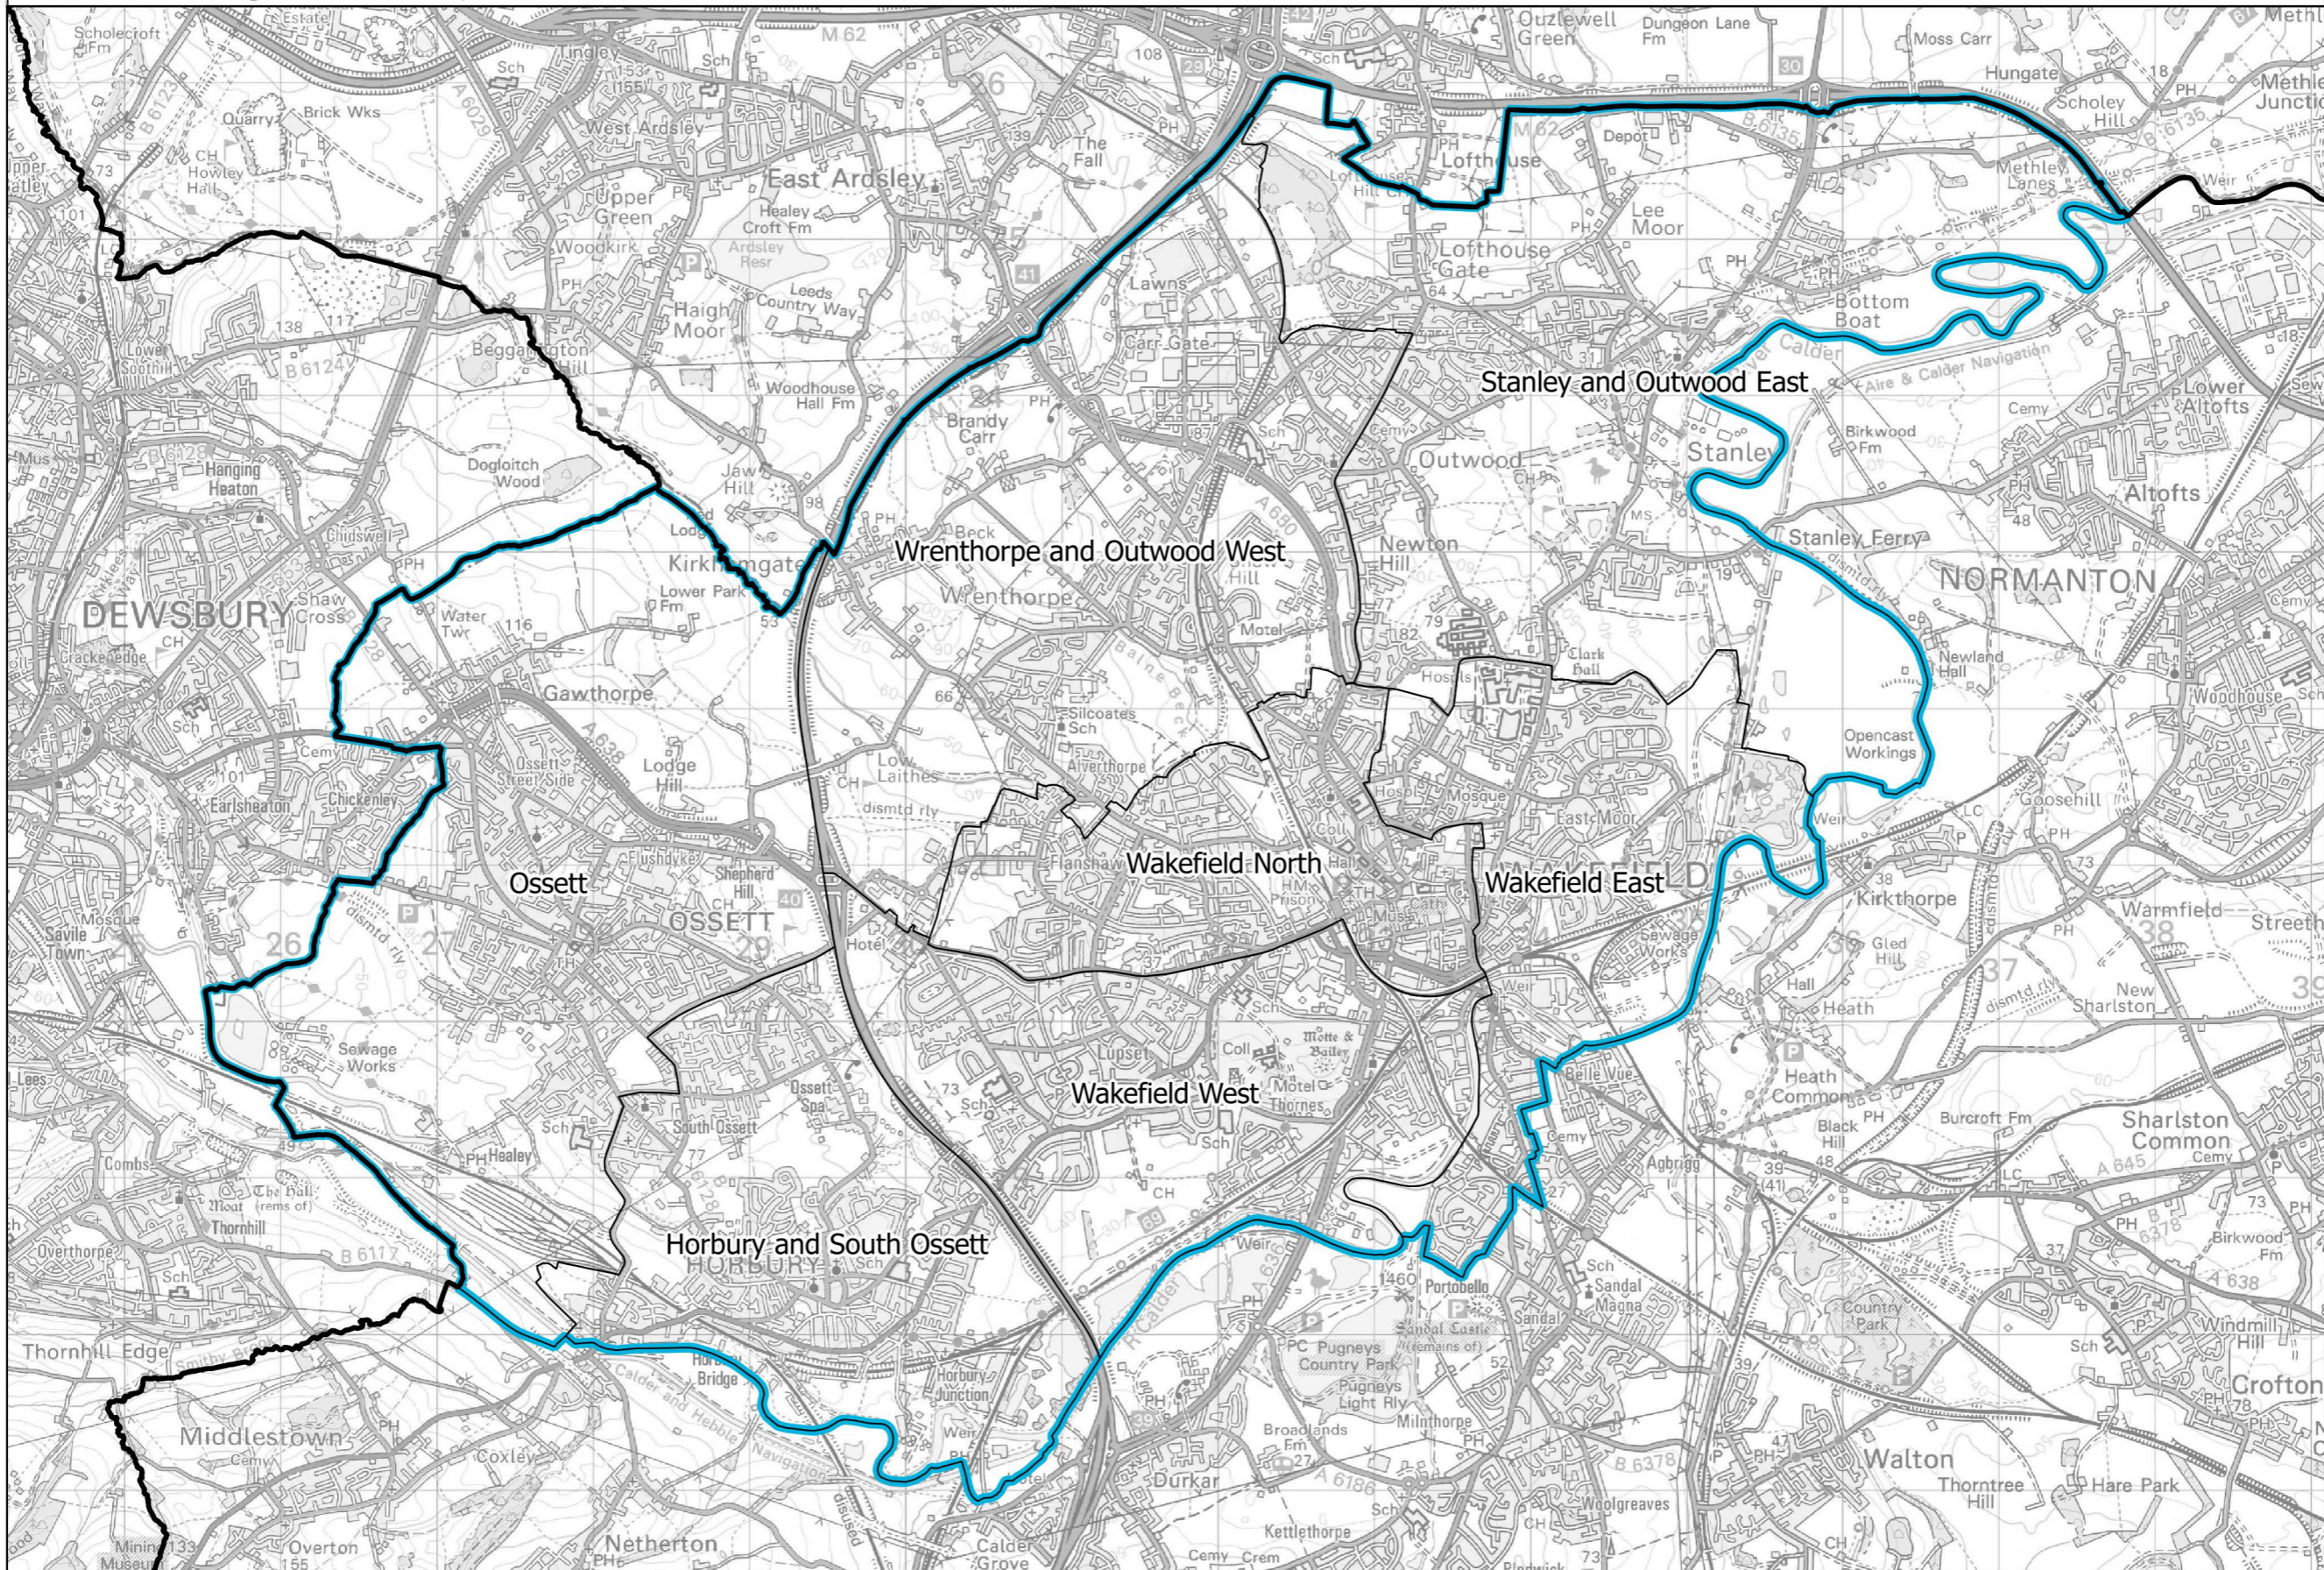

Boundary Commission for England - Yorkshire and the Humber Region
Revised Proposal
Wakefield Borough Constituency - [Electorate 76,795](#)

— Constituency — Local authorities — Wards

This map is reproduced from Ordnance Survey material with the permission of Ordnance Survey on behalf of the controller of Her Majesty's Stationery Office (C) Crown Copyright 2017. All rights reserved. Unauthorised reproduction infringes Crown copyright and may lead to prosecution or civil proceedings. Boundary Commission for England 100018289. 2017.