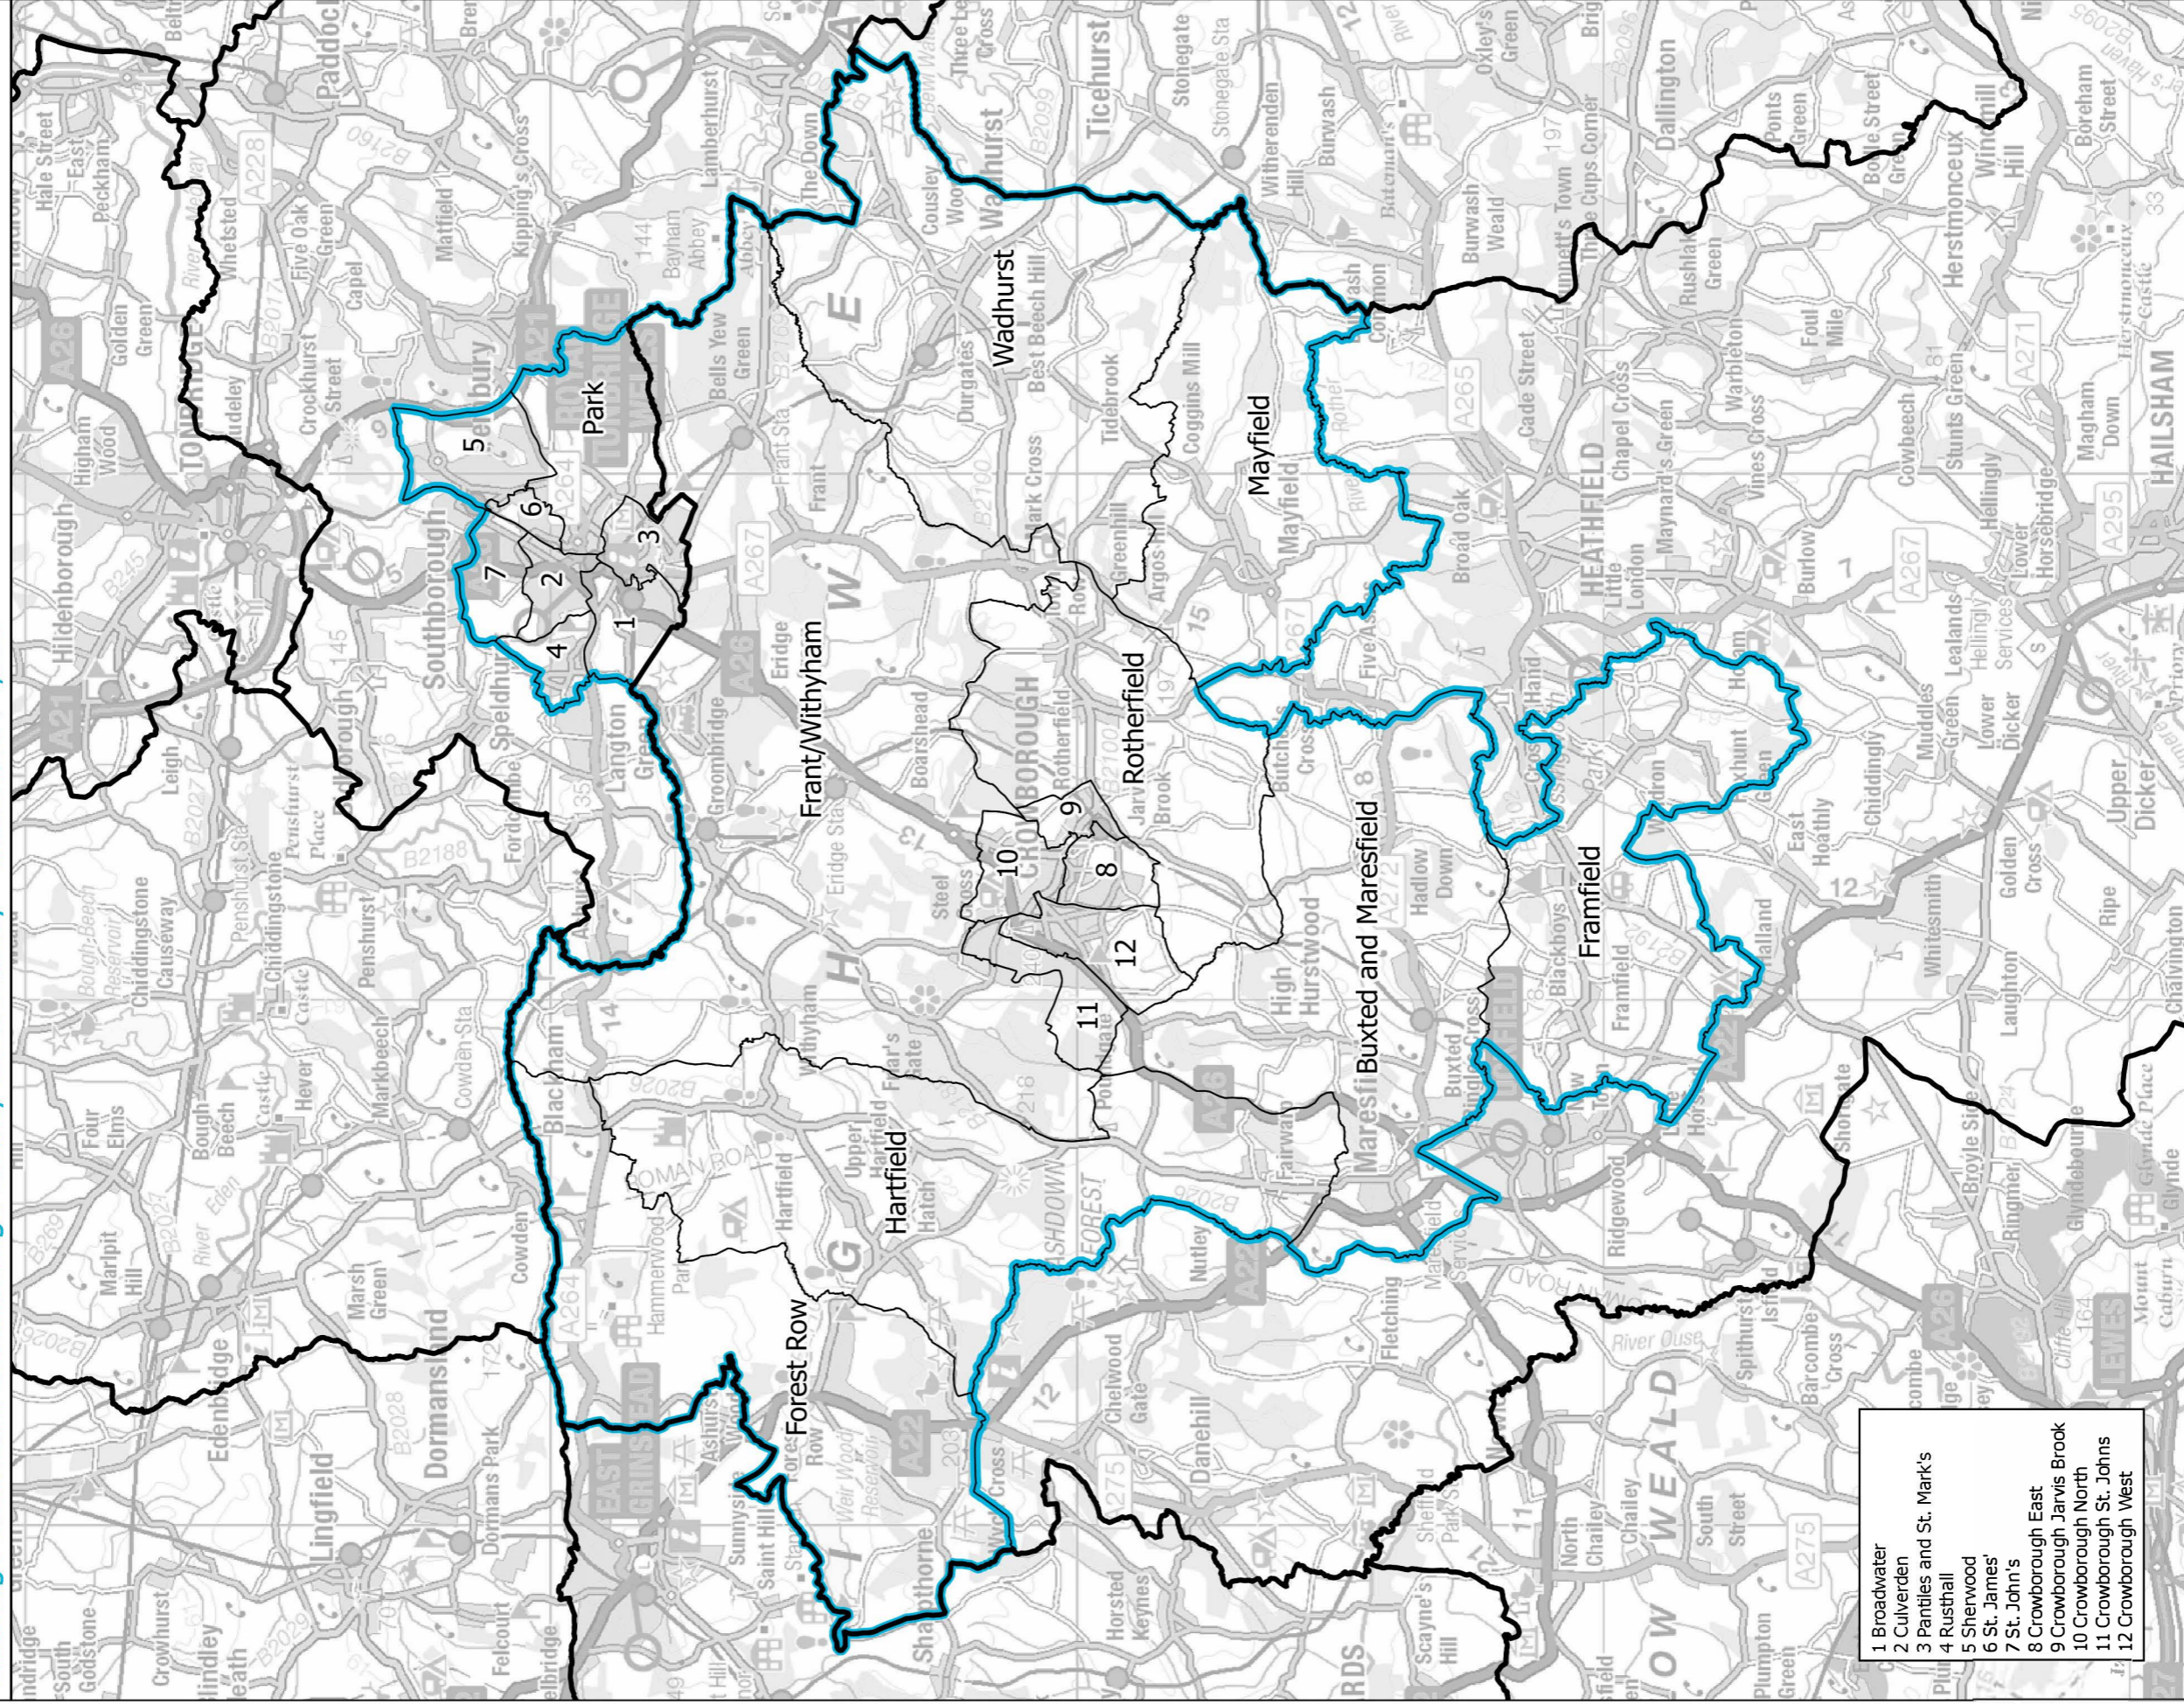

Boundary Commission for England - South East Region
 Revised Proposal

Tunbridge Wells and Crowborough County Constituency - Electorate 74,555

This map is reproduced from Ordnance Survey material with the permission of Ordnance Survey on behalf of the controller of Her Majesty's Stationery Office (C) Crown Copyright 2017. All rights reserved. Unauthorised reproduction infringes Crown copyright and may lead to prosecution or civil proceedings. Boundary Commission for England 100018289, 2017.