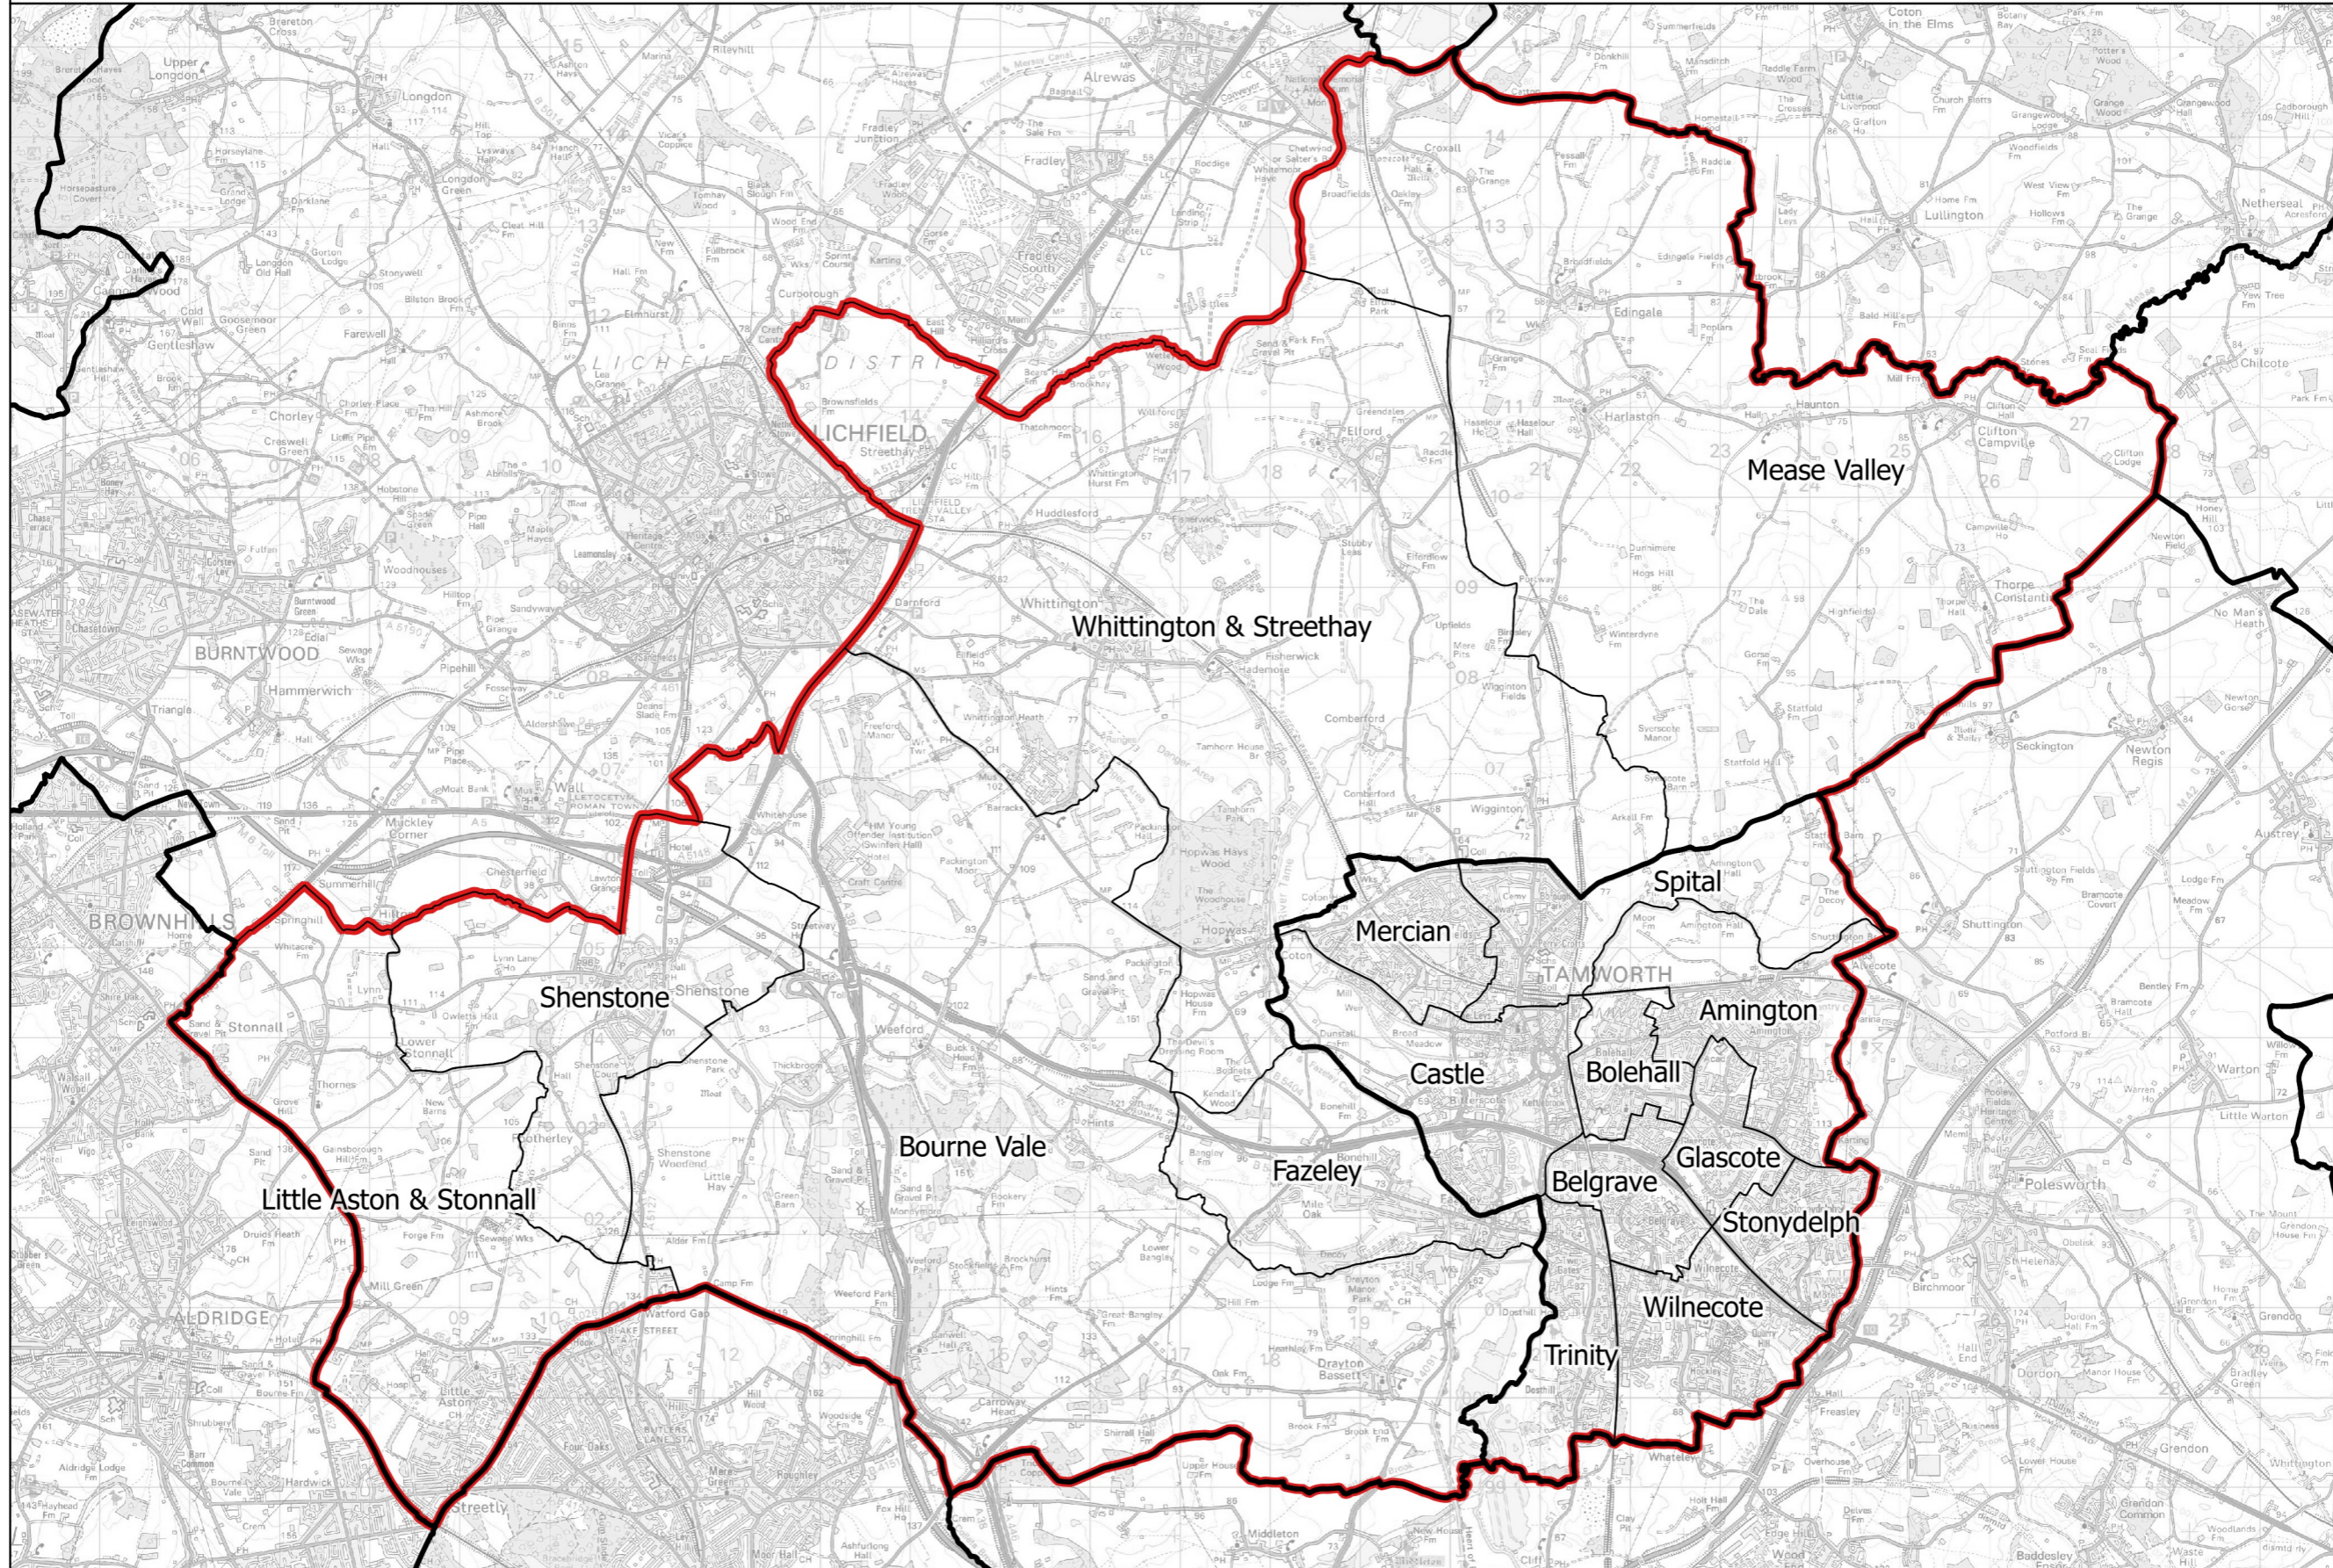

Boundary Commission for England - West Midlands Region
Unchanged from Initial Proposal
Tamworth County Constituency - Electorate 73,305

— Constituency
 Local authorities
 Wards

This map is reproduced from Ordnance Survey material with the permission of Ordnance Survey on behalf of the controller of Her Majesty's Stationery Office (C) Crown Copyright 2017. All rights reserved. Unauthorised reproduction infringes Crown copyright and may lead to prosecution or civil proceedings. Boundary Commission for England 100018289. 2017.