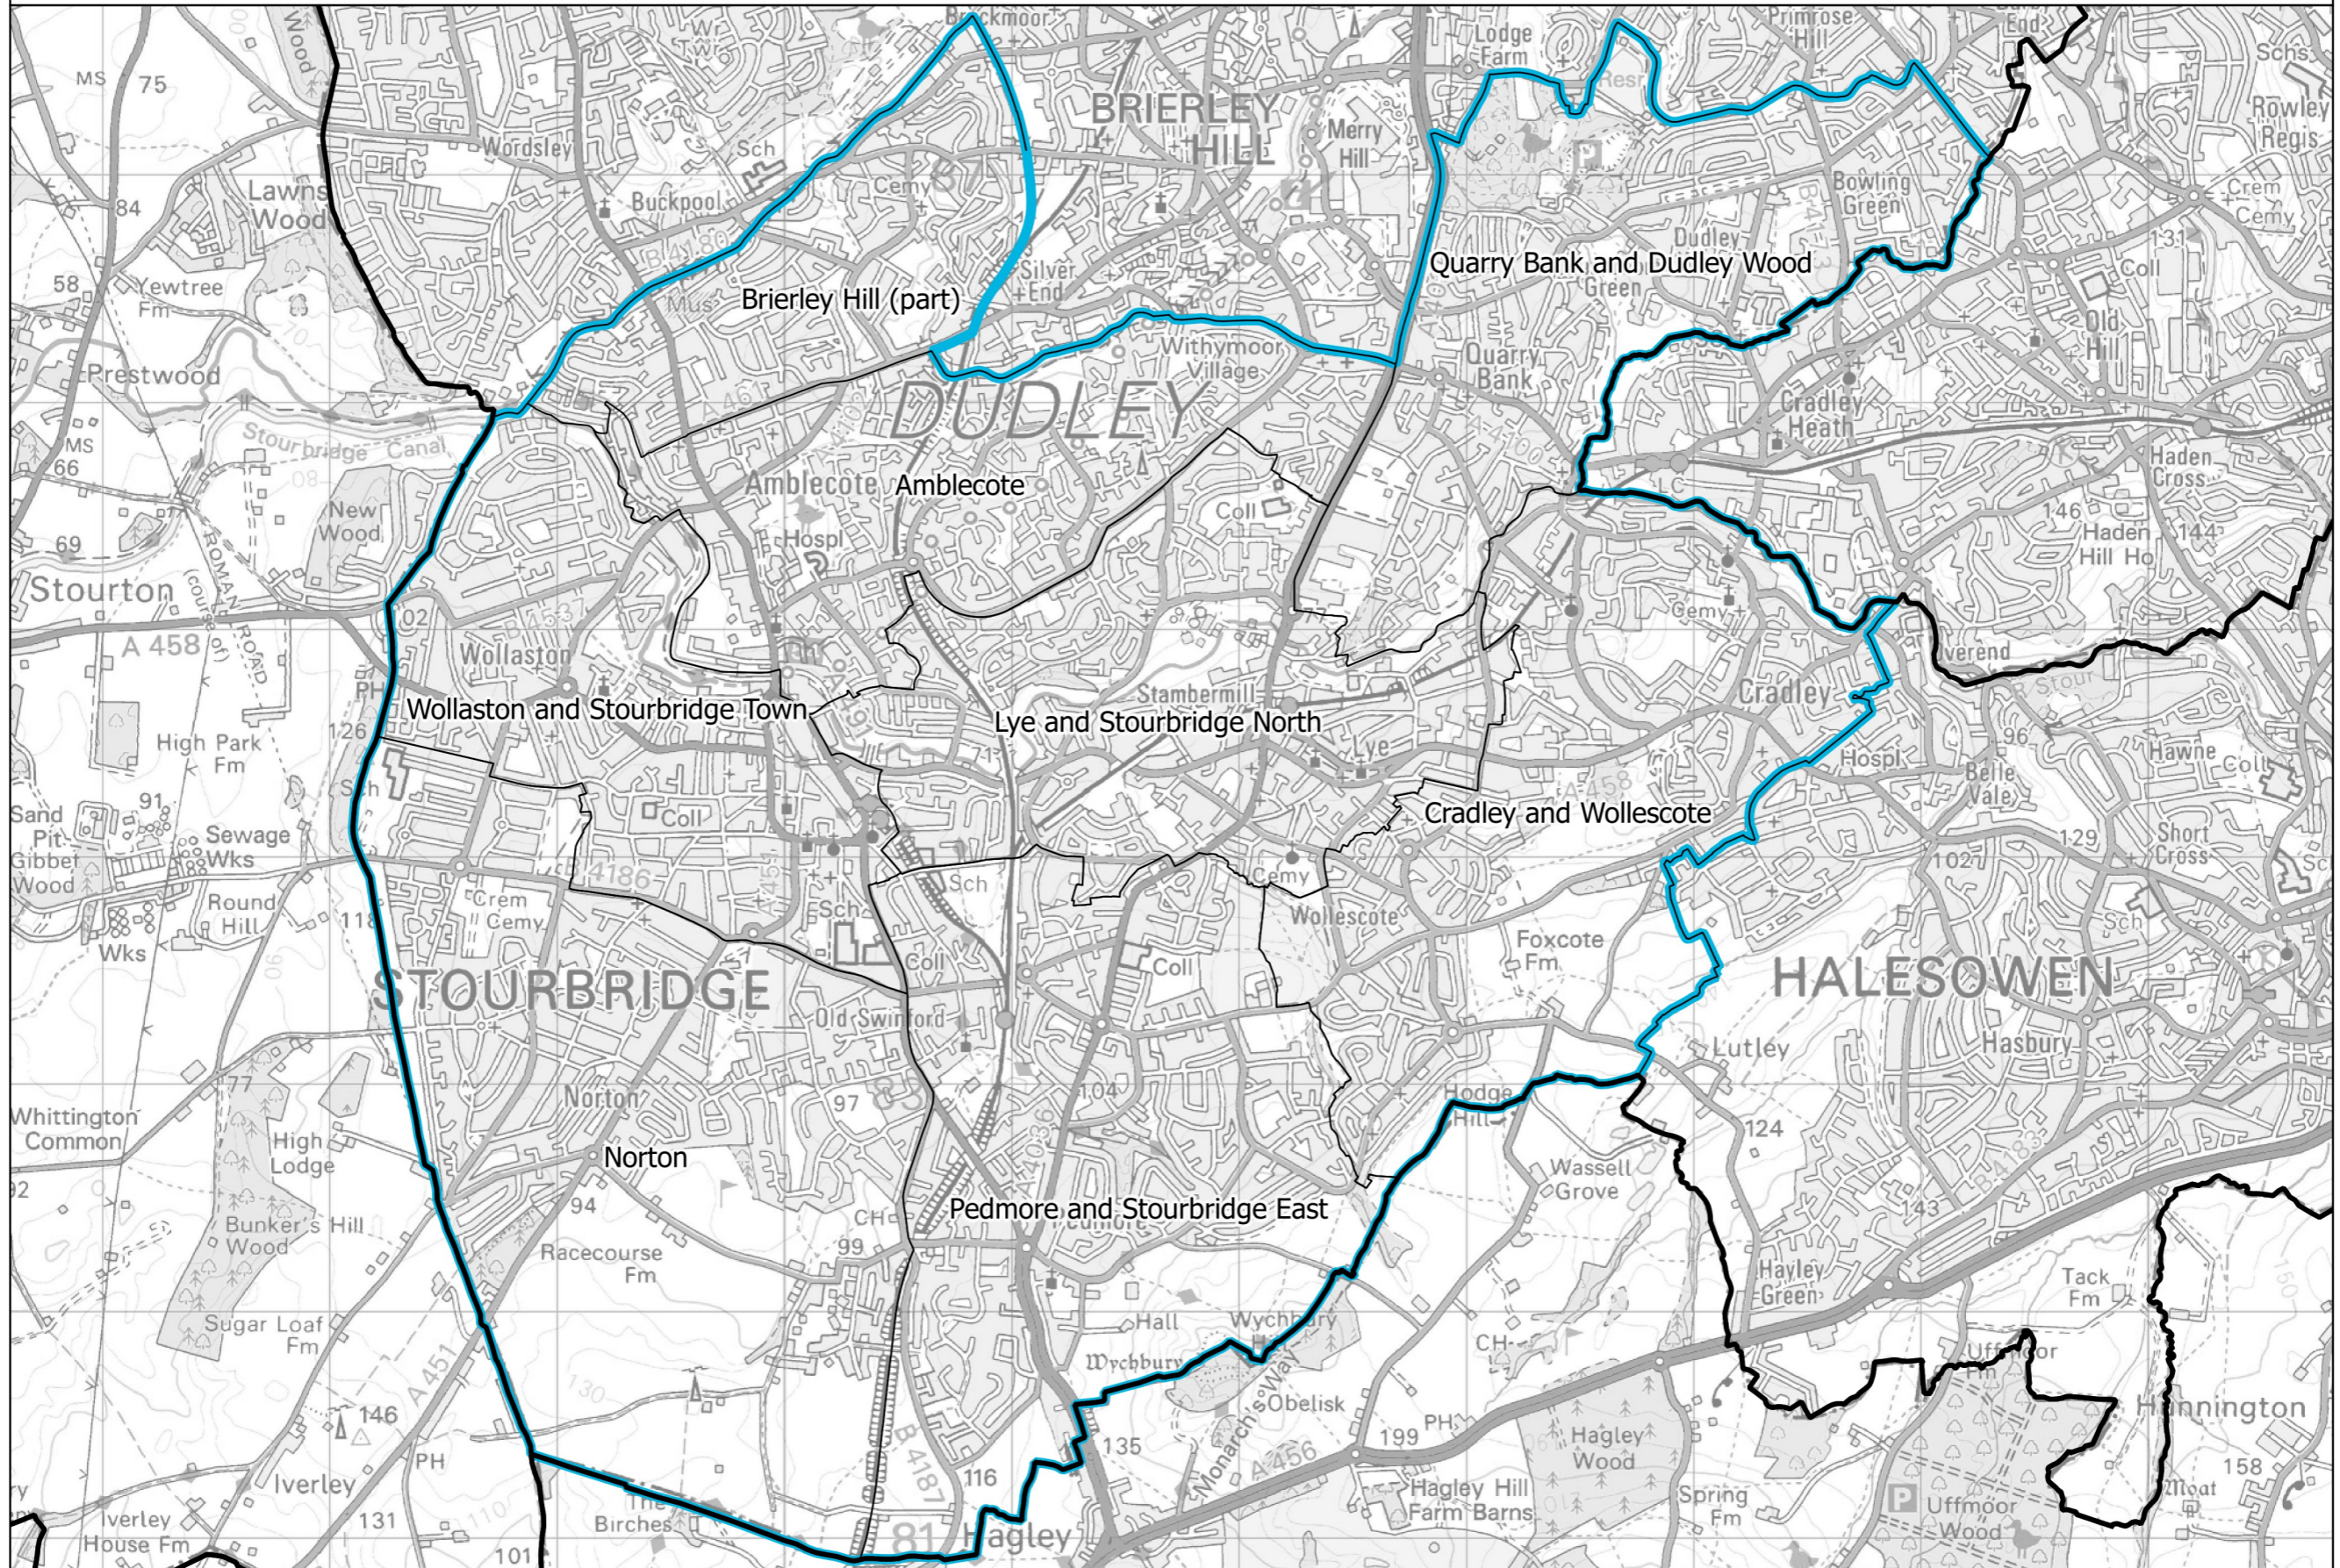

Boundary Commission for England - West Midlands Region
Revised Proposal
Stourbridge Borough Constituency - [Electorate 75,342](#)

— Constituency
 Local authorities
 Wards

This map is reproduced from Ordnance Survey material with the permission of Ordnance Survey on behalf of the controller of Her Majesty's Stationery Office (C) Crown Copyright 2017. All rights reserved. Unauthorised reproduction infringes Crown copyright and may lead to prosecution or civil proceedings. Boundary Commission for England 100018289, 2017.