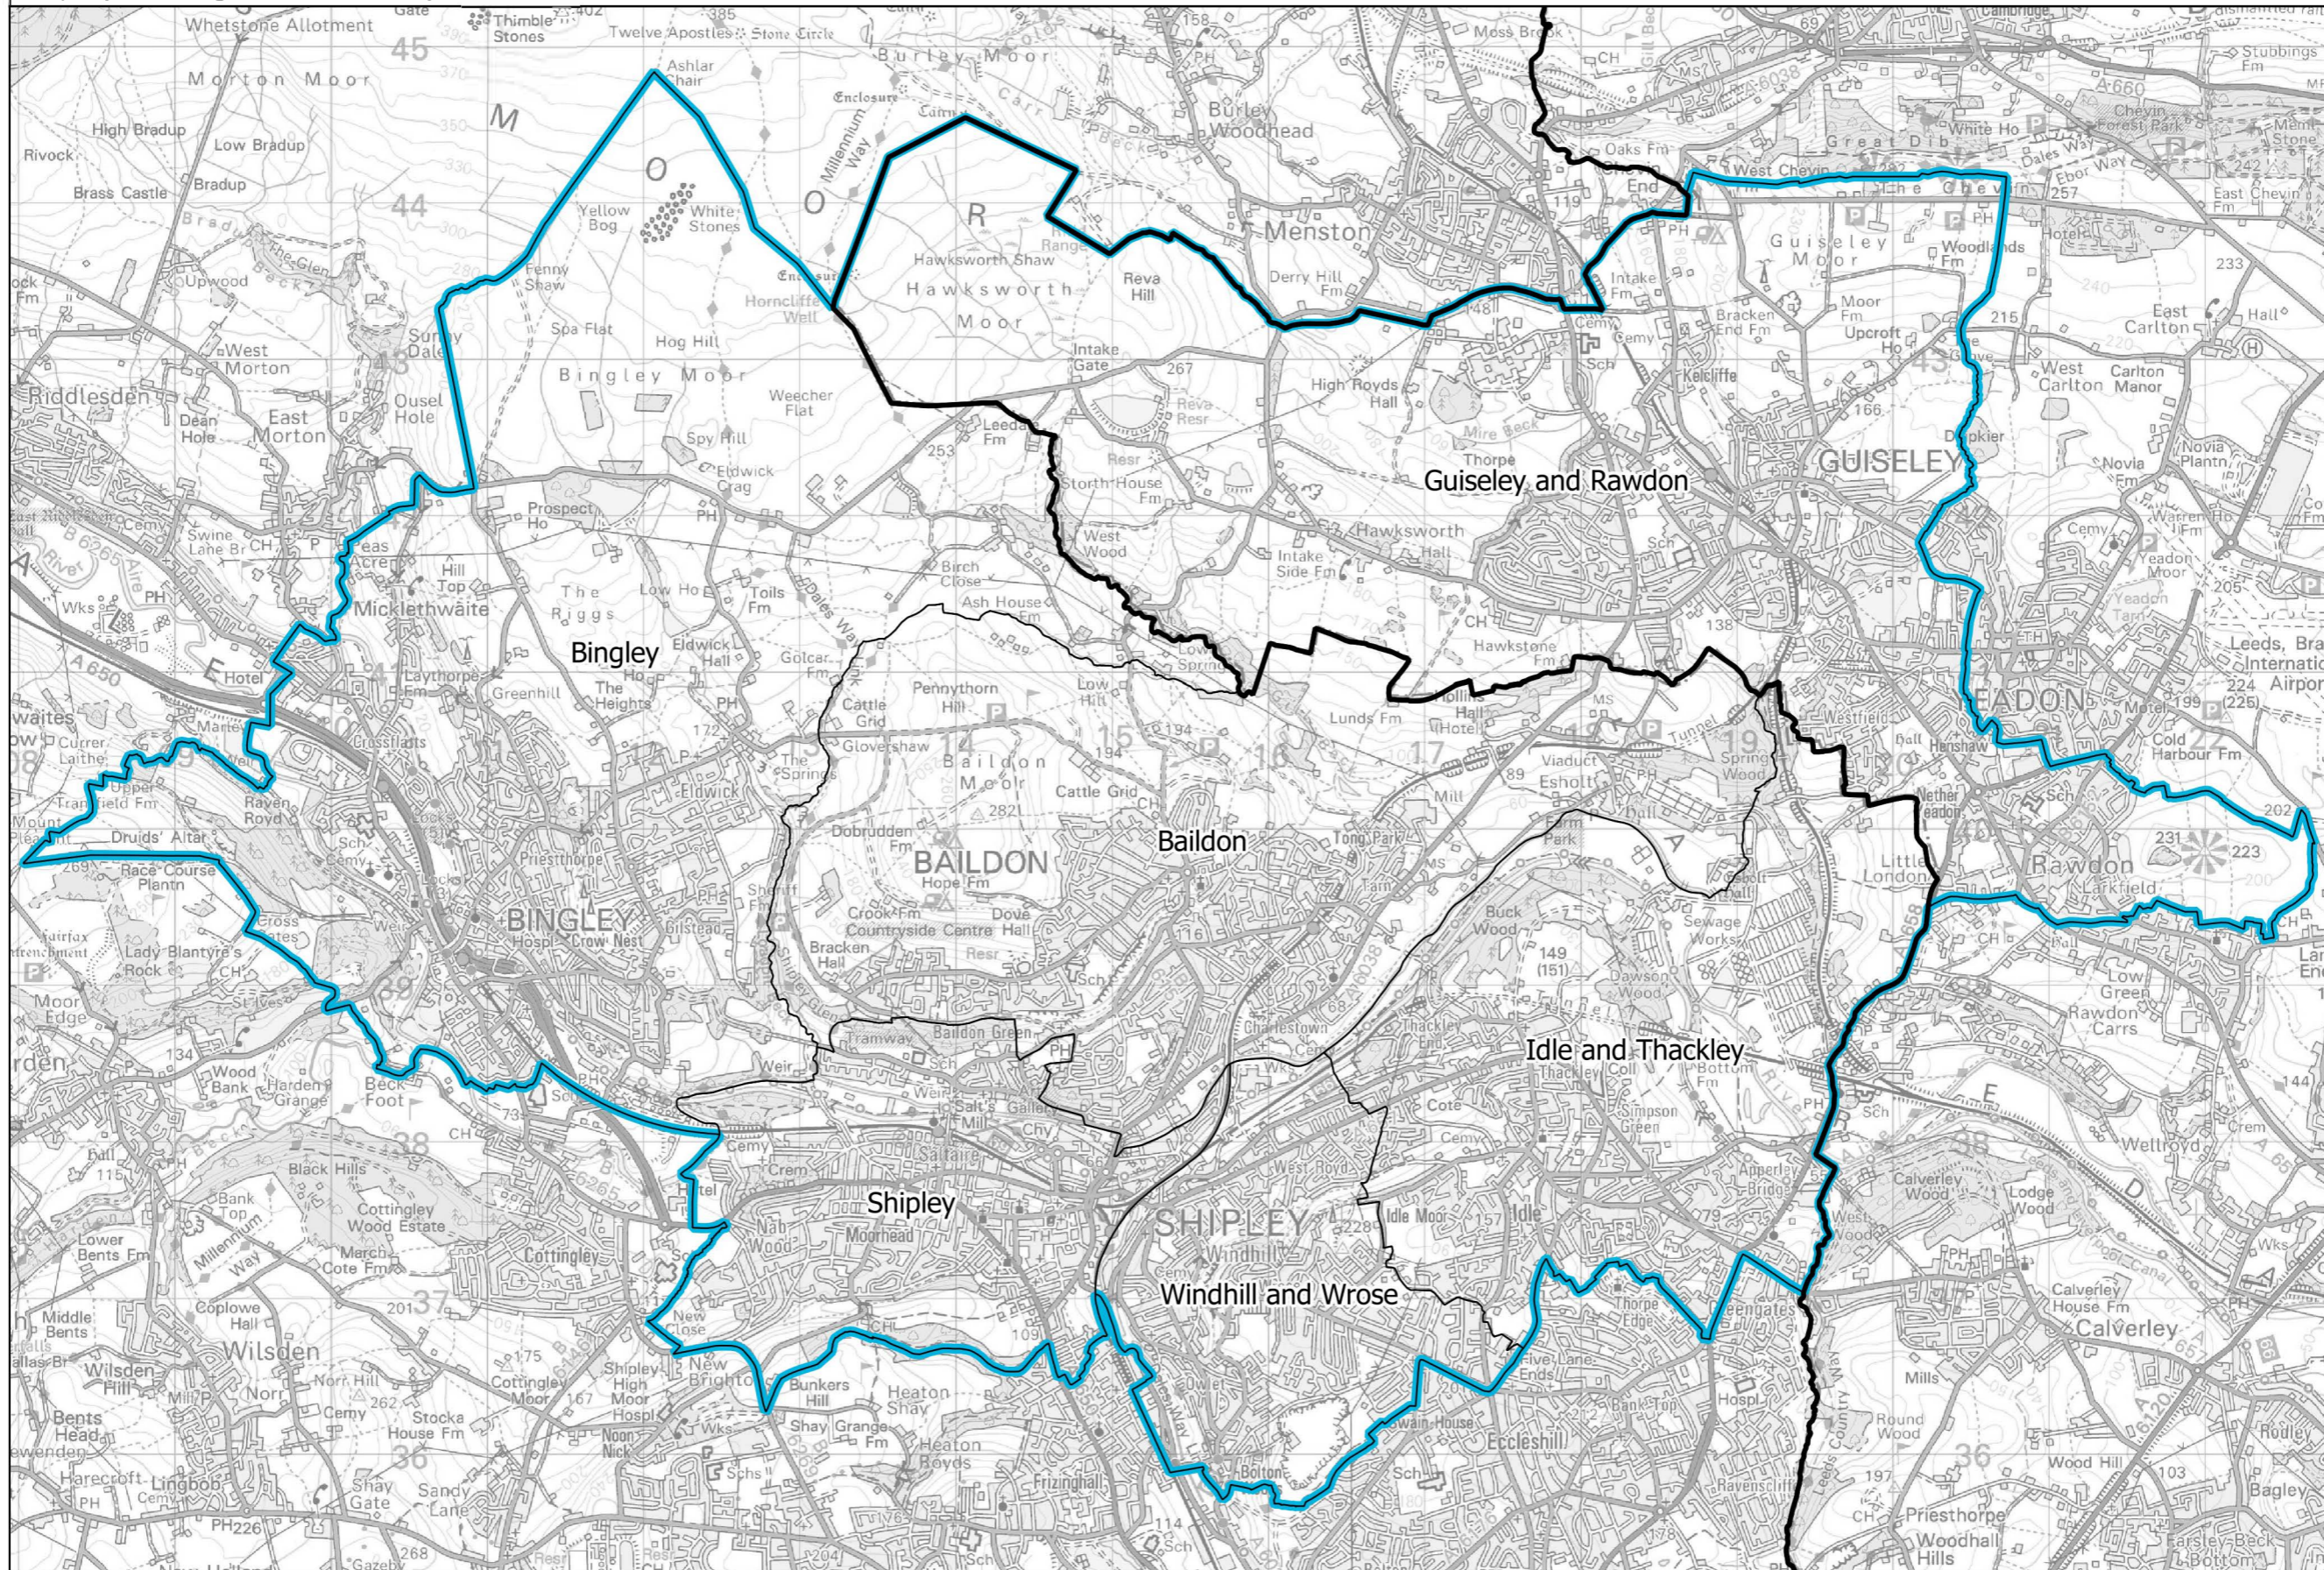

Boundary Commission for England - Yorkshire and the Humber Region
Revised Proposal
ShIPLEY Borough Constituency - Electorate 76,177

— Constituency — Local authorities — Wards

This map is reproduced from Ordnance Survey material with the permission of Ordnance Survey on behalf of the controller of Her Majesty's Stationery Office (C) Crown Copyright 2017. All rights reserved. Unauthorised reproduction infringes Crown copyright and may lead to prosecution or civil proceedings. Boundary Commission for England 100018289. 2017.