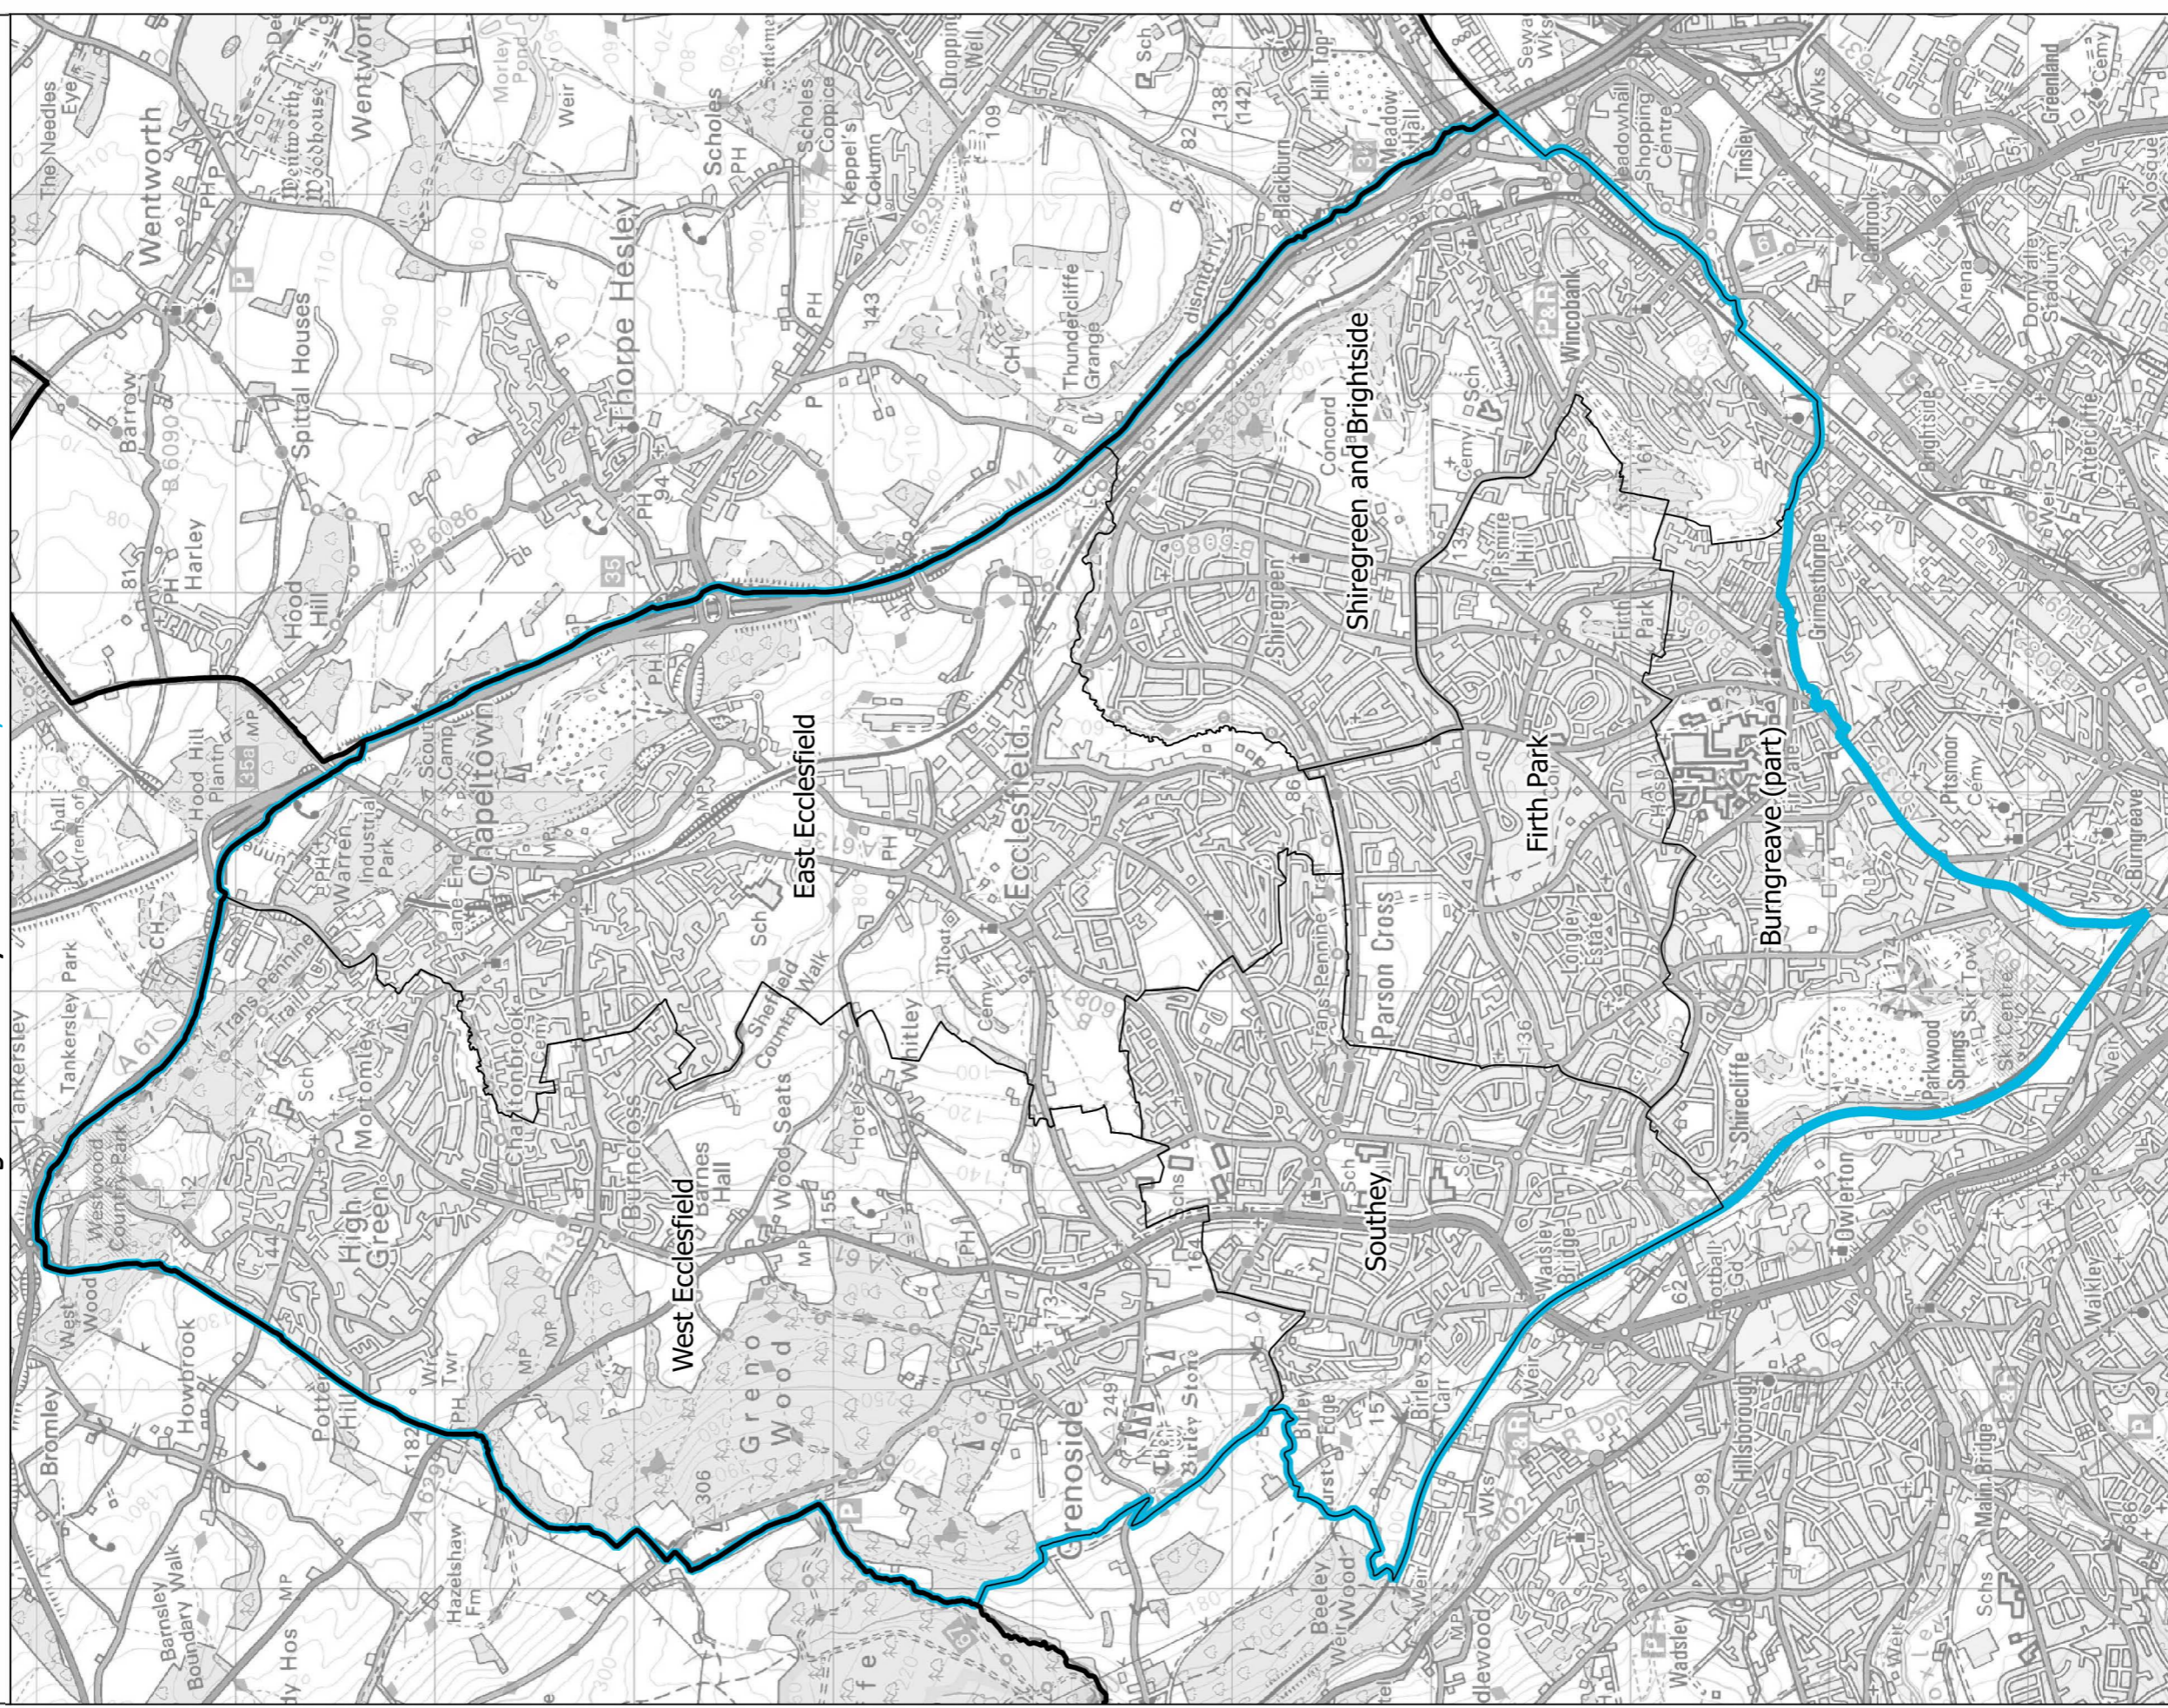

Boundary Commission for England - Yorkshire and the Humber Region
 Revised Proposal
 Sheffield North and Ecclesfield Borough Constituency - [Electorate 76,806](#)

— Constituency — Local authorities — Wards

This map is reproduced from Ordnance Survey material with the permission of Ordnance Survey on behalf of the controller of Her Majesty's Stationery Office (C) Crown Copyright 2017. All rights reserved. Unauthorised reproduction infringes Crown copyright and may lead to prosecution or civil proceedings. Boundary Commission for England 100018289, 2017.