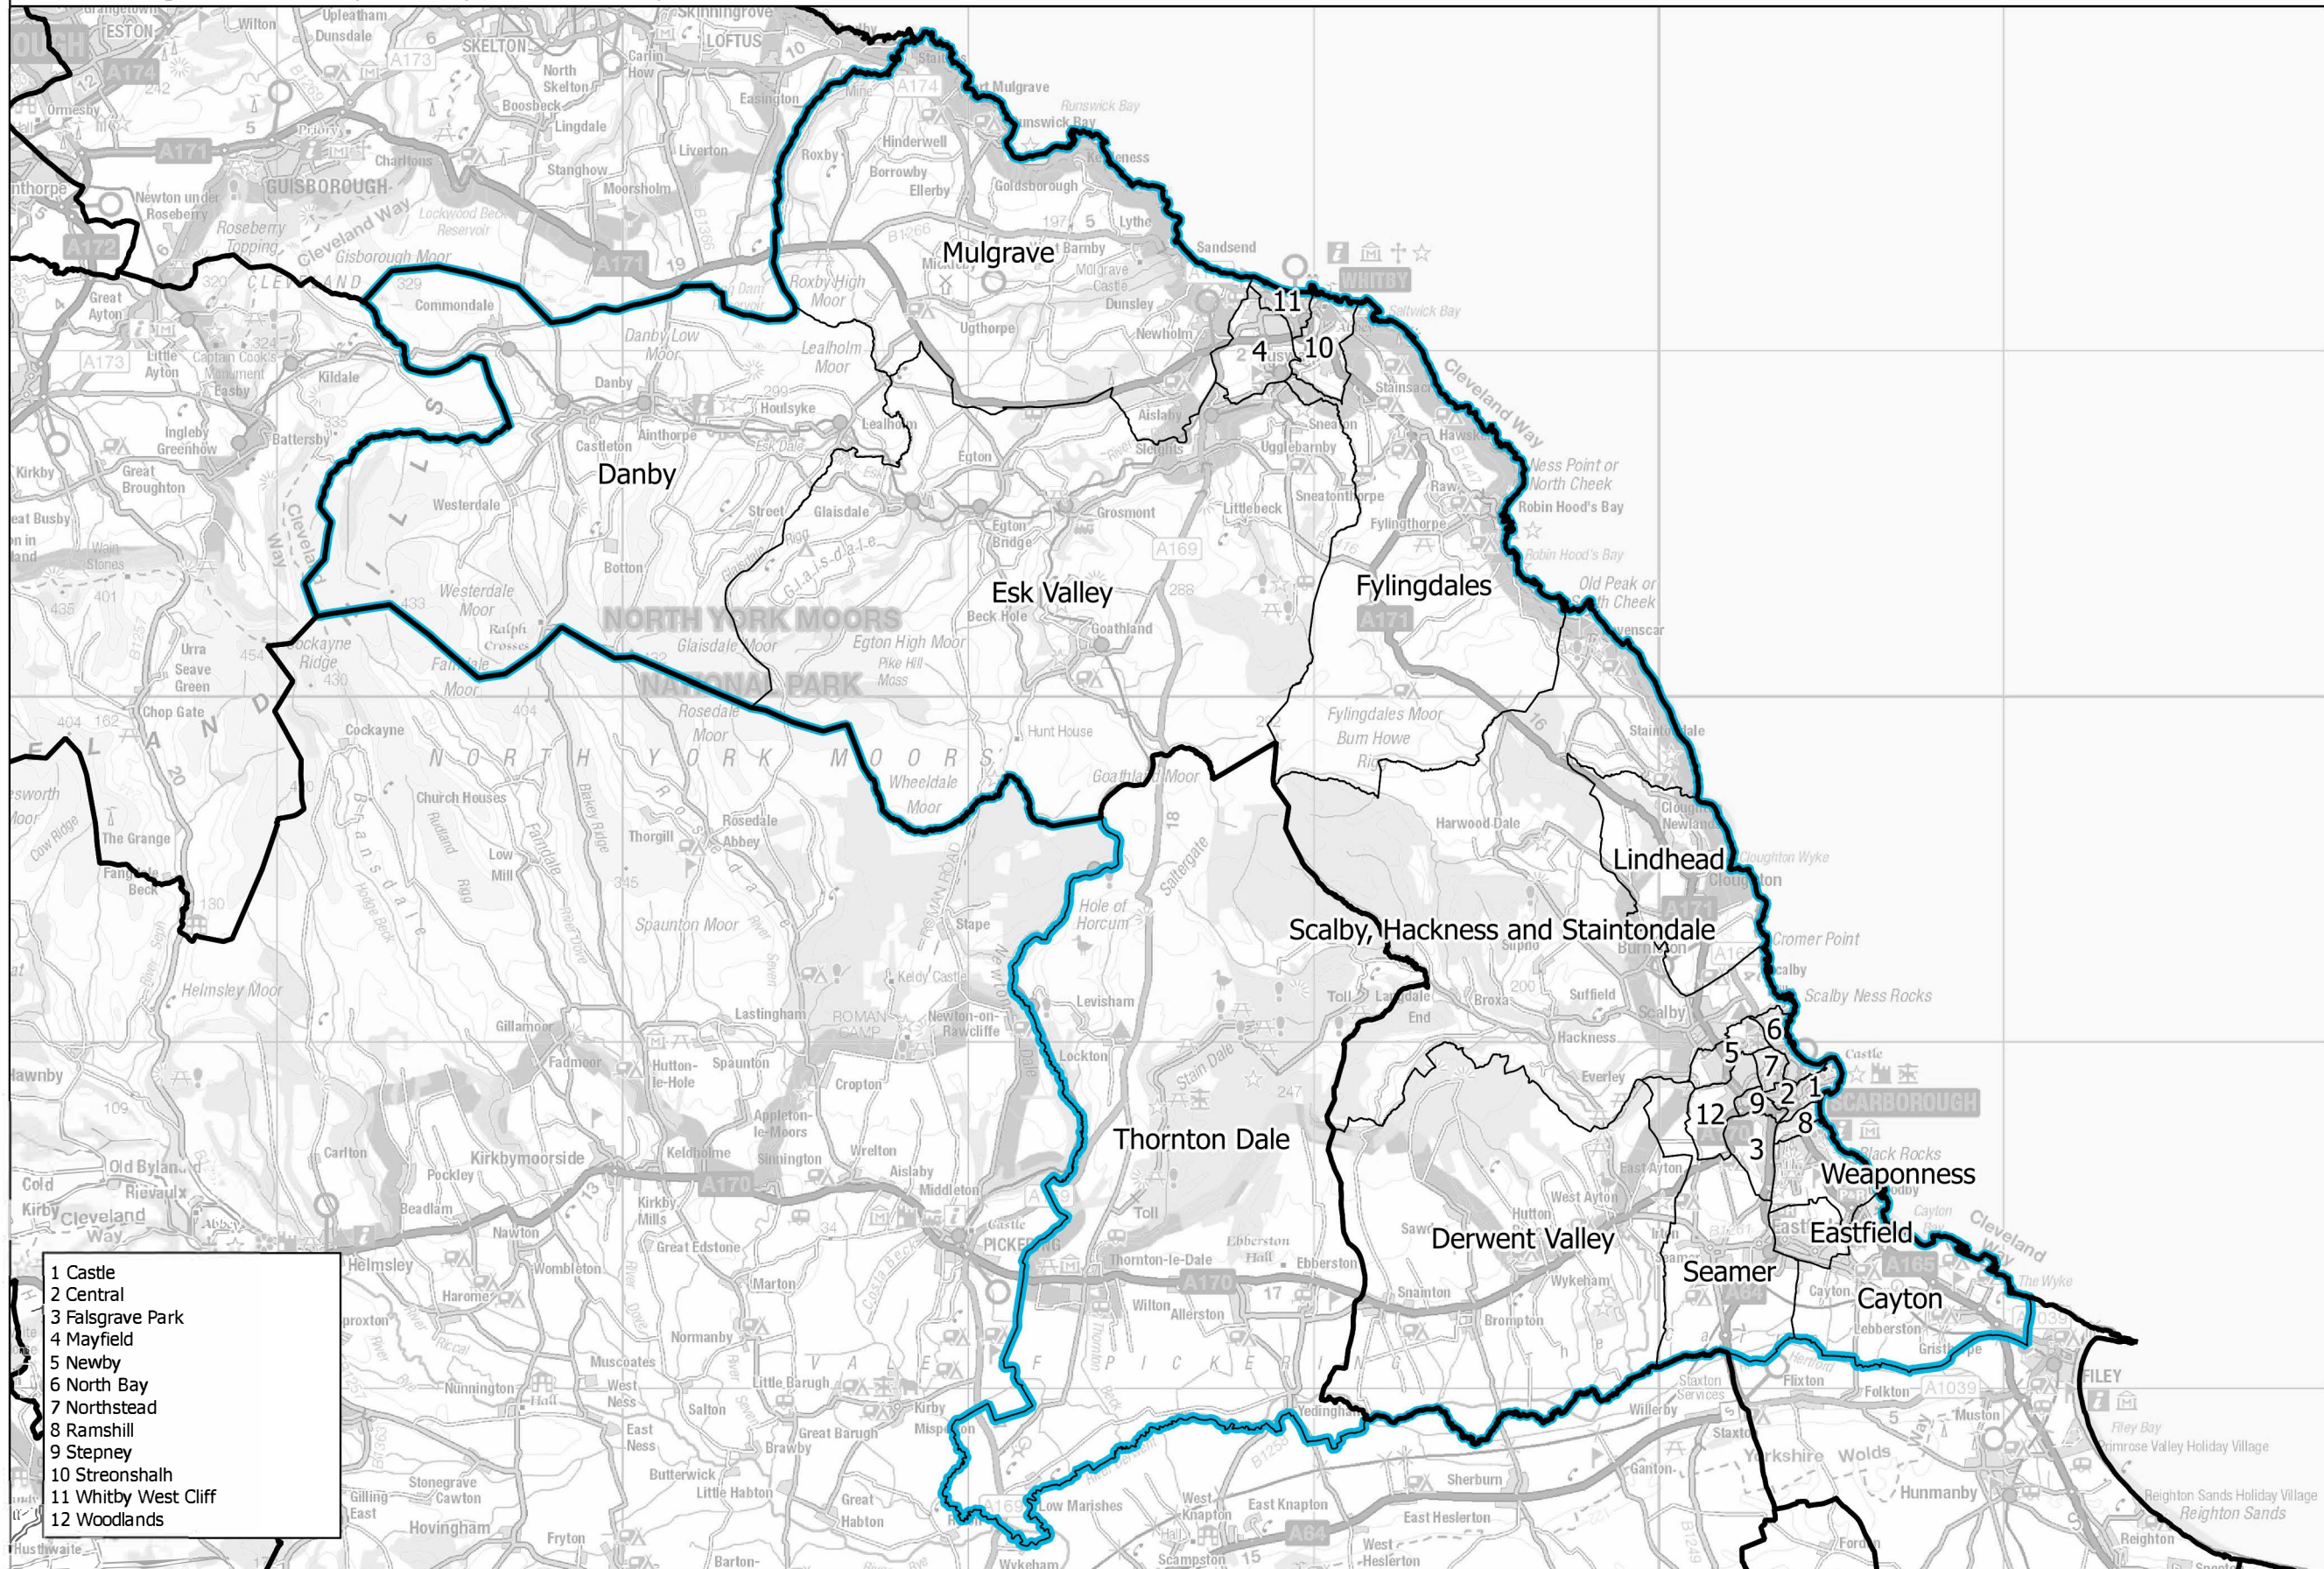

Boundary Commission for England - Yorkshire and the Humber Region
 Revised Proposal
 Scarborough and Whitby County Constituency - **Electorate 73,324**

— Constituency
 — Local authorities
 — Wards

This map is reproduced from Ordnance Survey material with the permission of Ordnance Survey on behalf of the controller of Her Majesty's Stationery Office (C) Crown Copyright 2017. All rights reserved. Unauthorised reproduction infringes Crown copyright and may lead to prosecution or civil proceedings. Boundary Commission for England 100018289. 2017.