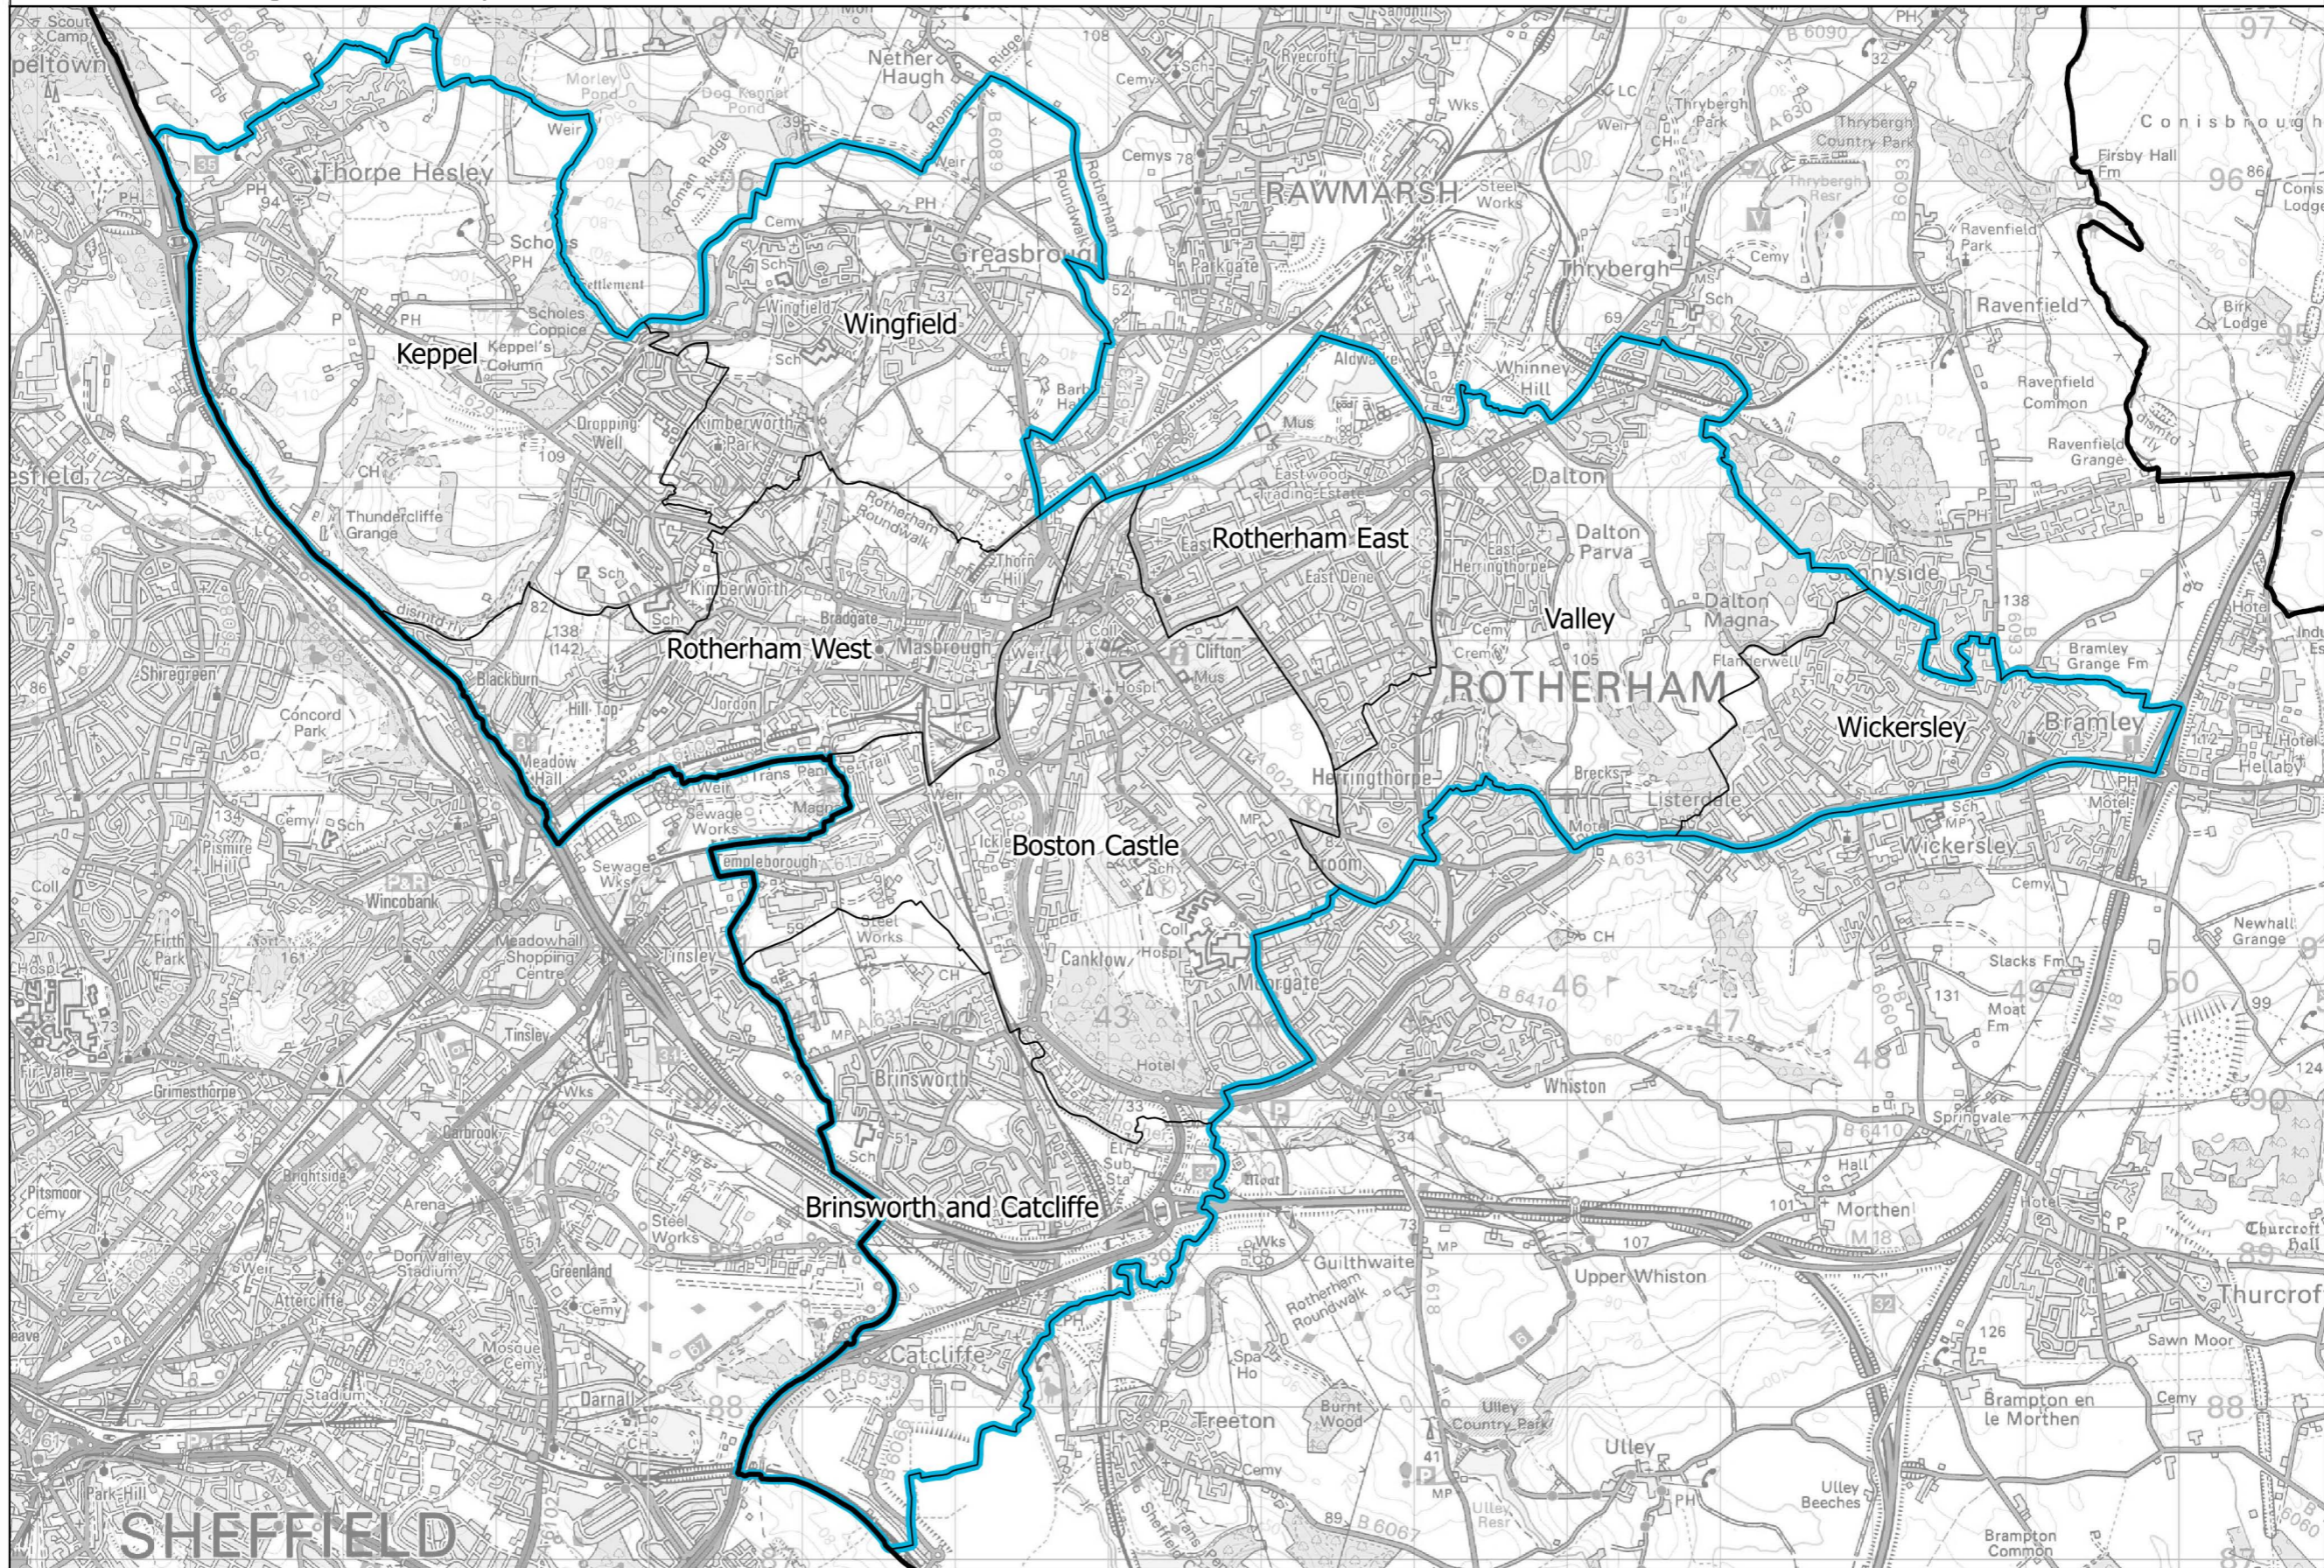

Boundary Commission for England - Yorkshire and the Humber Region  
Revised Proposal  
Rotherham Borough Constituency - **Electorate 71,116**

— Constituency — Local authorities — Wards

This map is reproduced from Ordnance Survey material with the permission of Ordnance Survey on behalf of the controller of Her Majesty's Stationery Office (C) Crown Copyright 2017. All rights reserved. Unauthorised reproduction infringes Crown copyright and may lead to prosecution or civil proceedings. Boundary Commission for England 100018289. 2017.