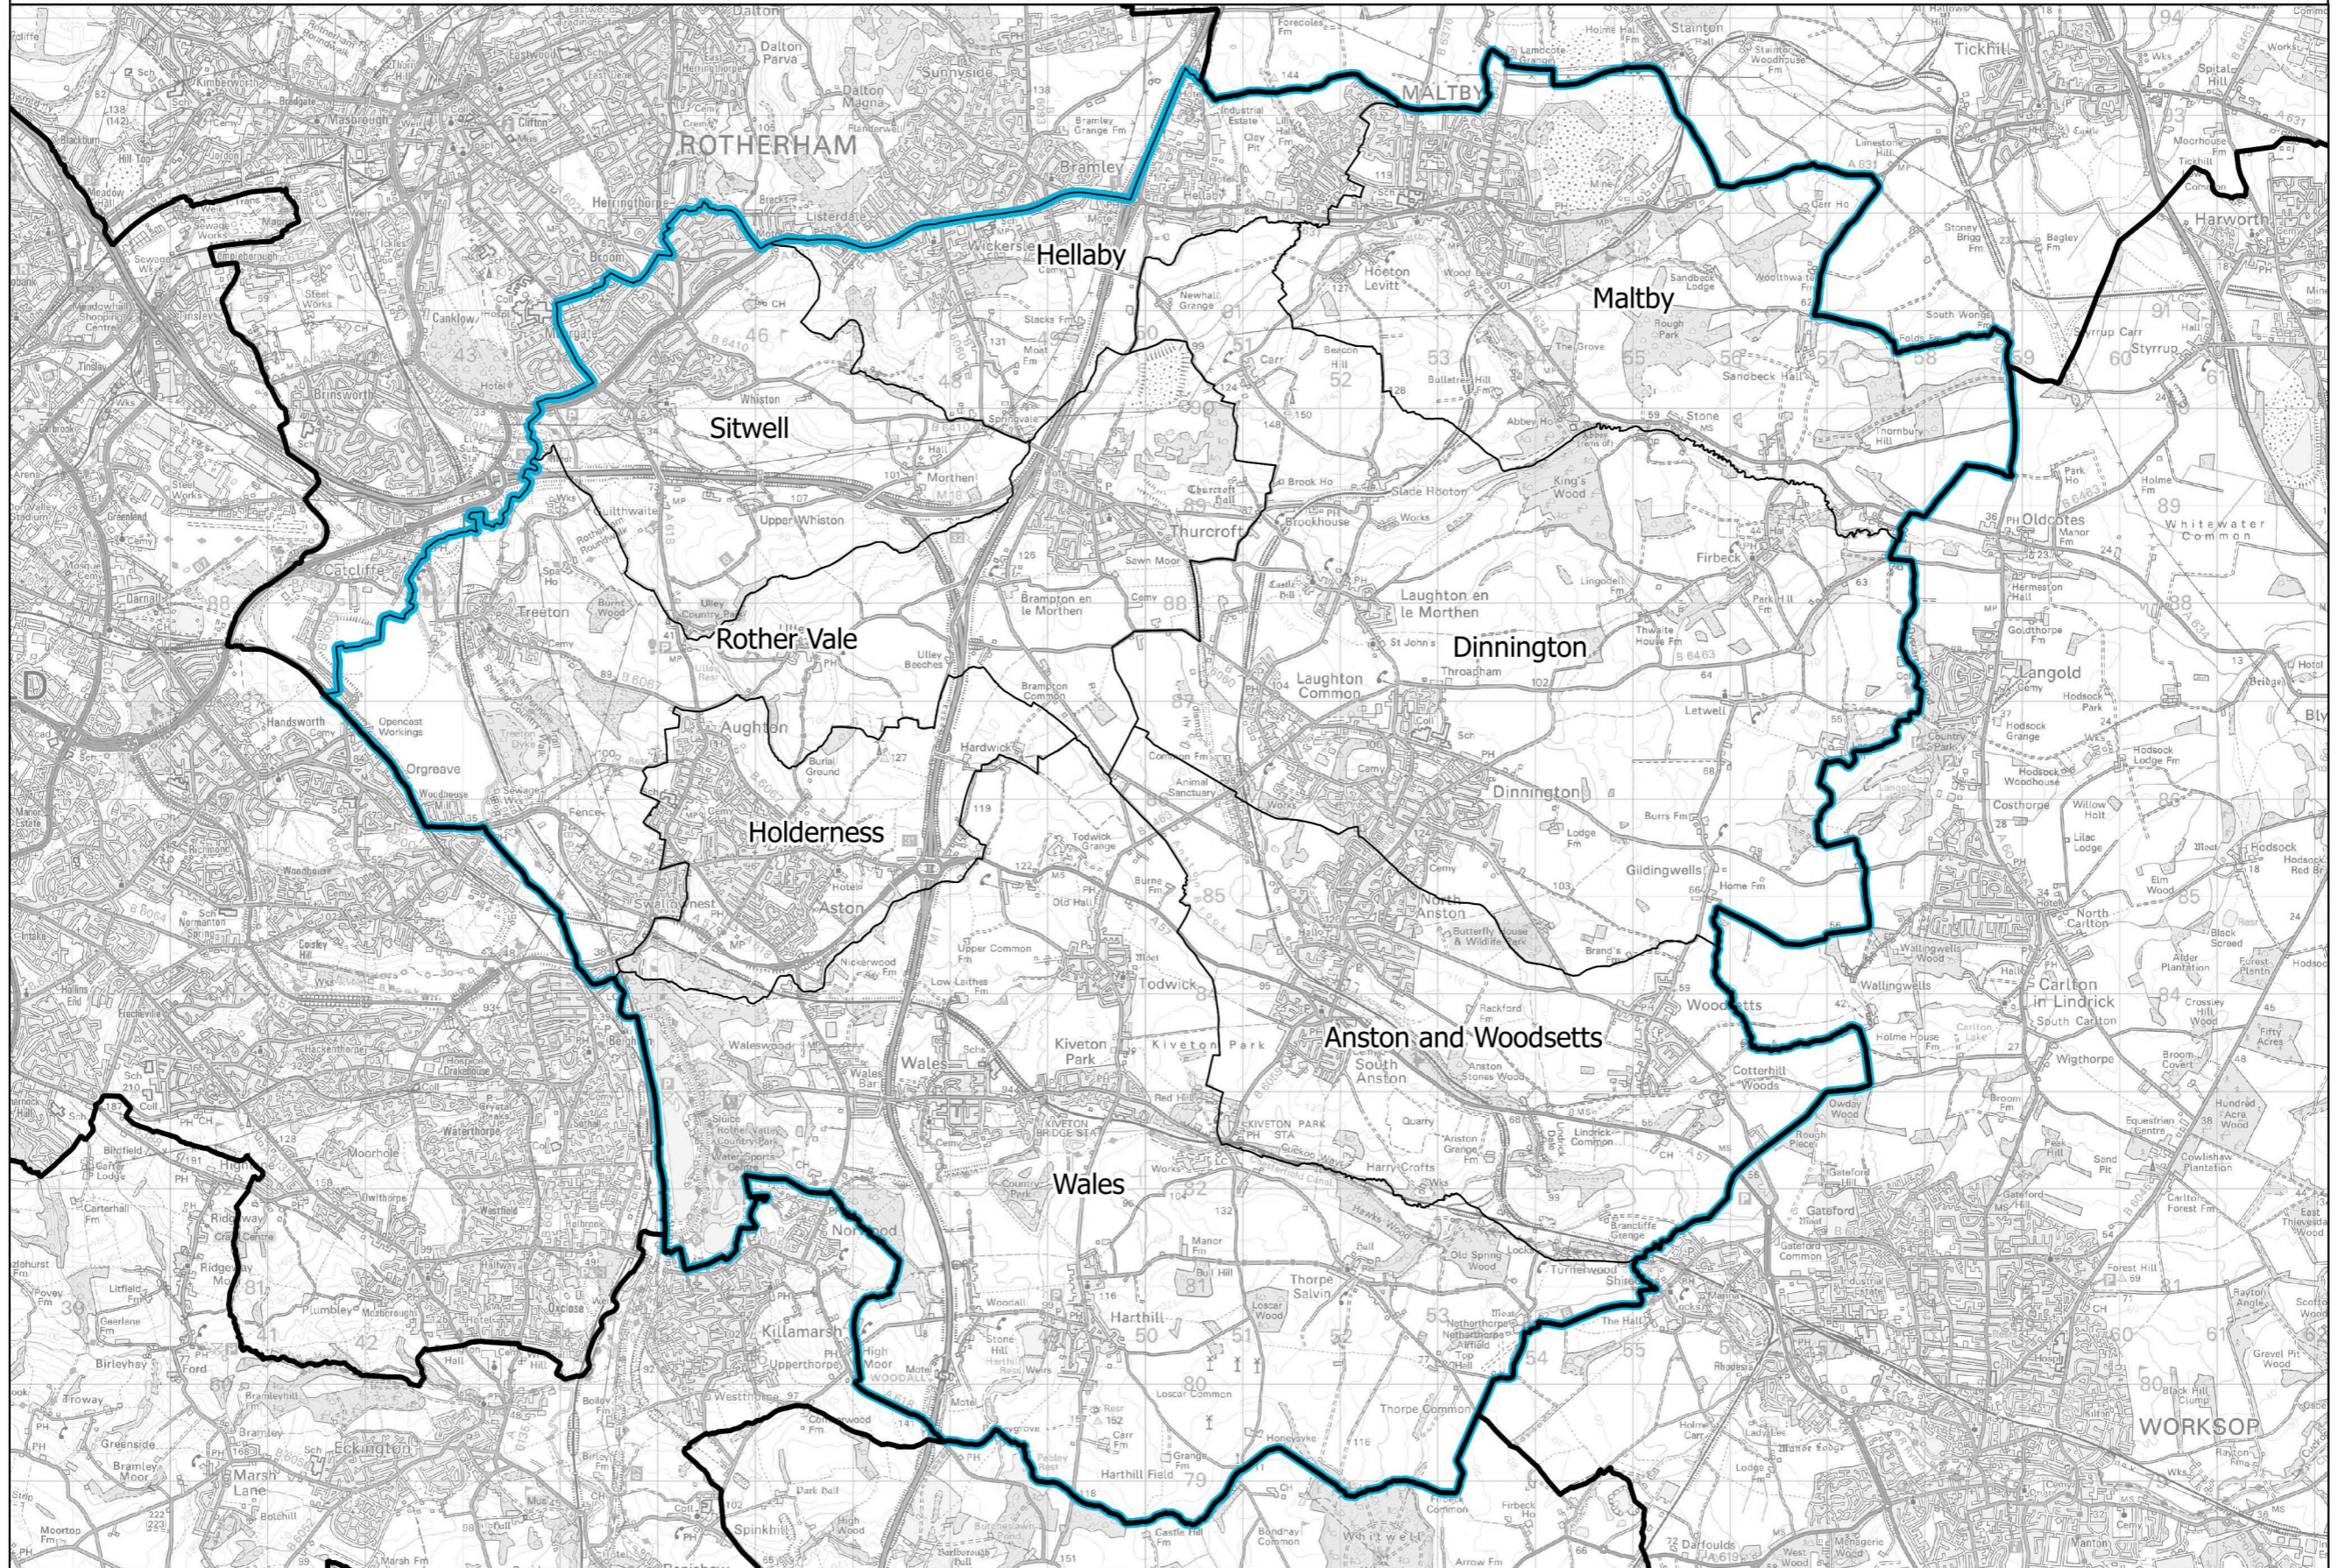

Boundary Commission for England - Yorkshire and the Humber Region
 Revised Proposal
 Rother Valley County Constituency - **Electorate 73,511**

█ Constituency
 Local authorities
 Wards

This map is reproduced from Ordnance Survey material with the permission of Ordnance Survey on behalf of the controller of Her Majesty's Stationery Office (C) Crown Copyright 2017. All rights reserved. Unauthorised reproduction infringes Crown copyright and may lead to prosecution or civil proceedings. Boundary Commission for England 100018289. 2017.