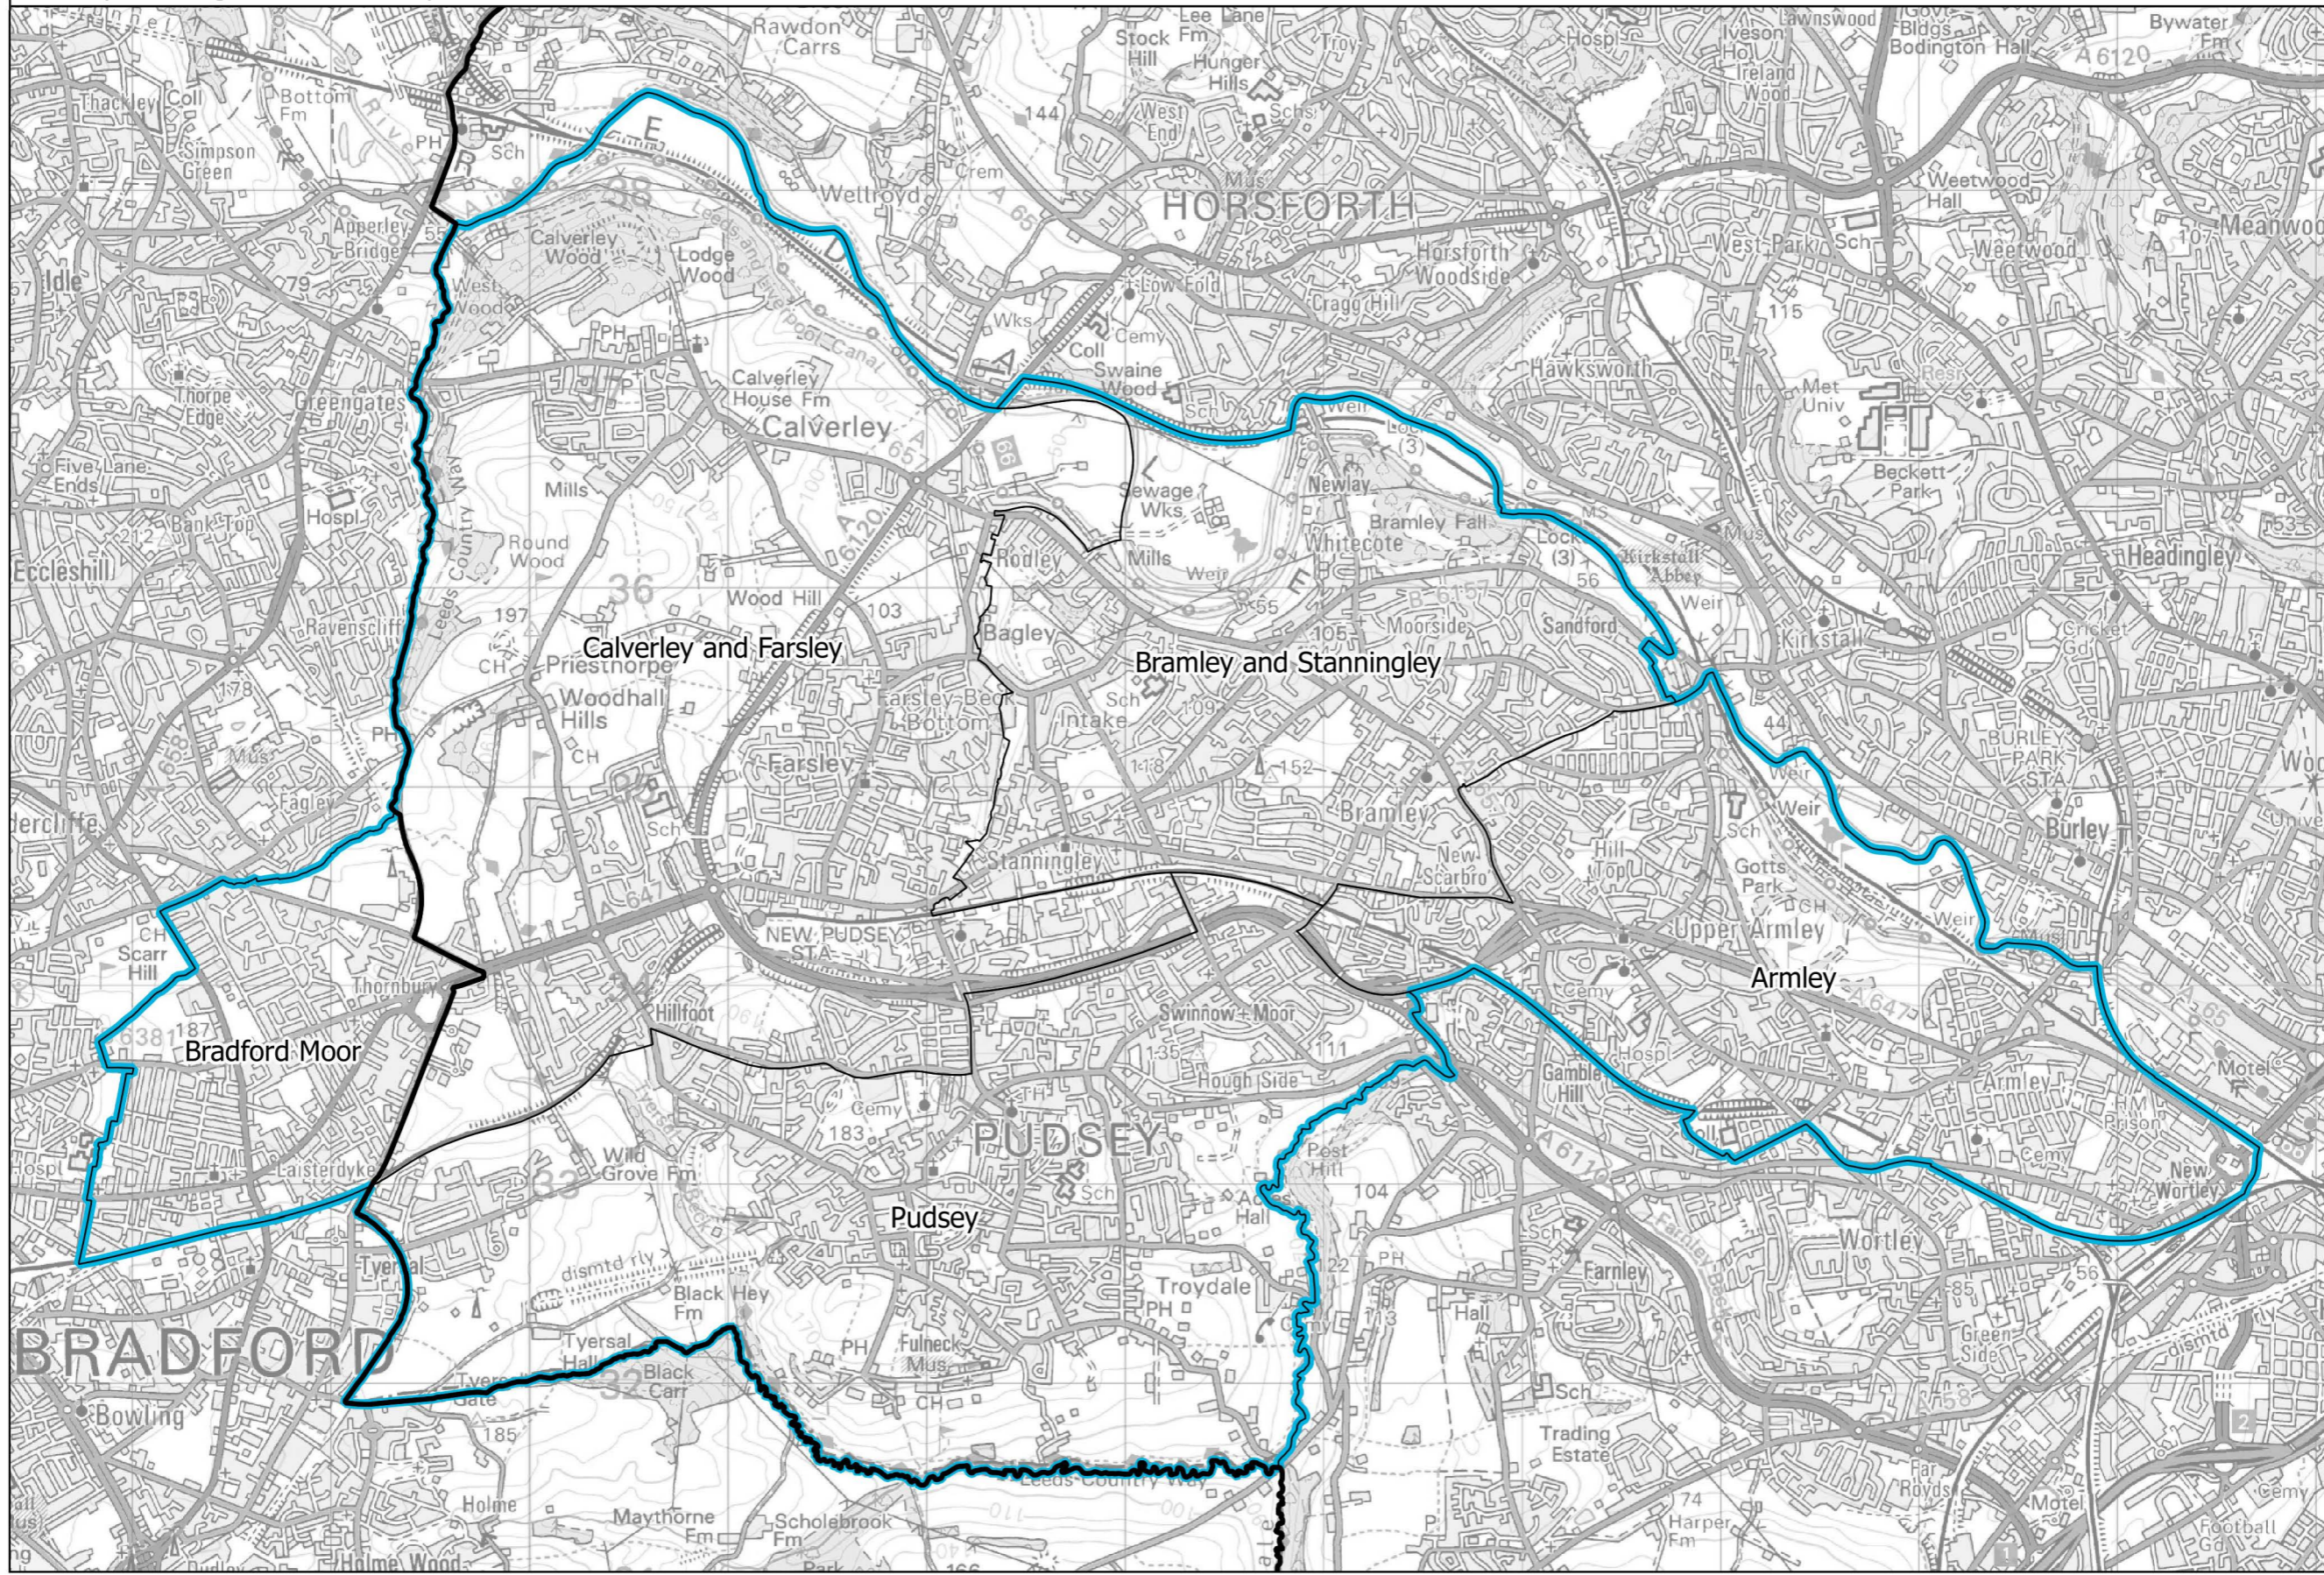

Boundary Commission for England - Yorkshire and the Humber Region
Revised Proposal
Pudsey Borough Constituency - **Electorate 75,850**

— Constituency — Local authorities — Wards

This map is reproduced from Ordnance Survey material with the permission of Ordnance Survey on behalf of the controller of Her Majesty's Stationery Office (C) Crown Copyright 2017. All rights reserved. Unauthorised reproduction infringes Crown copyright and may lead to prosecution or civil proceedings. Boundary Commission for England 100018289. 2017.