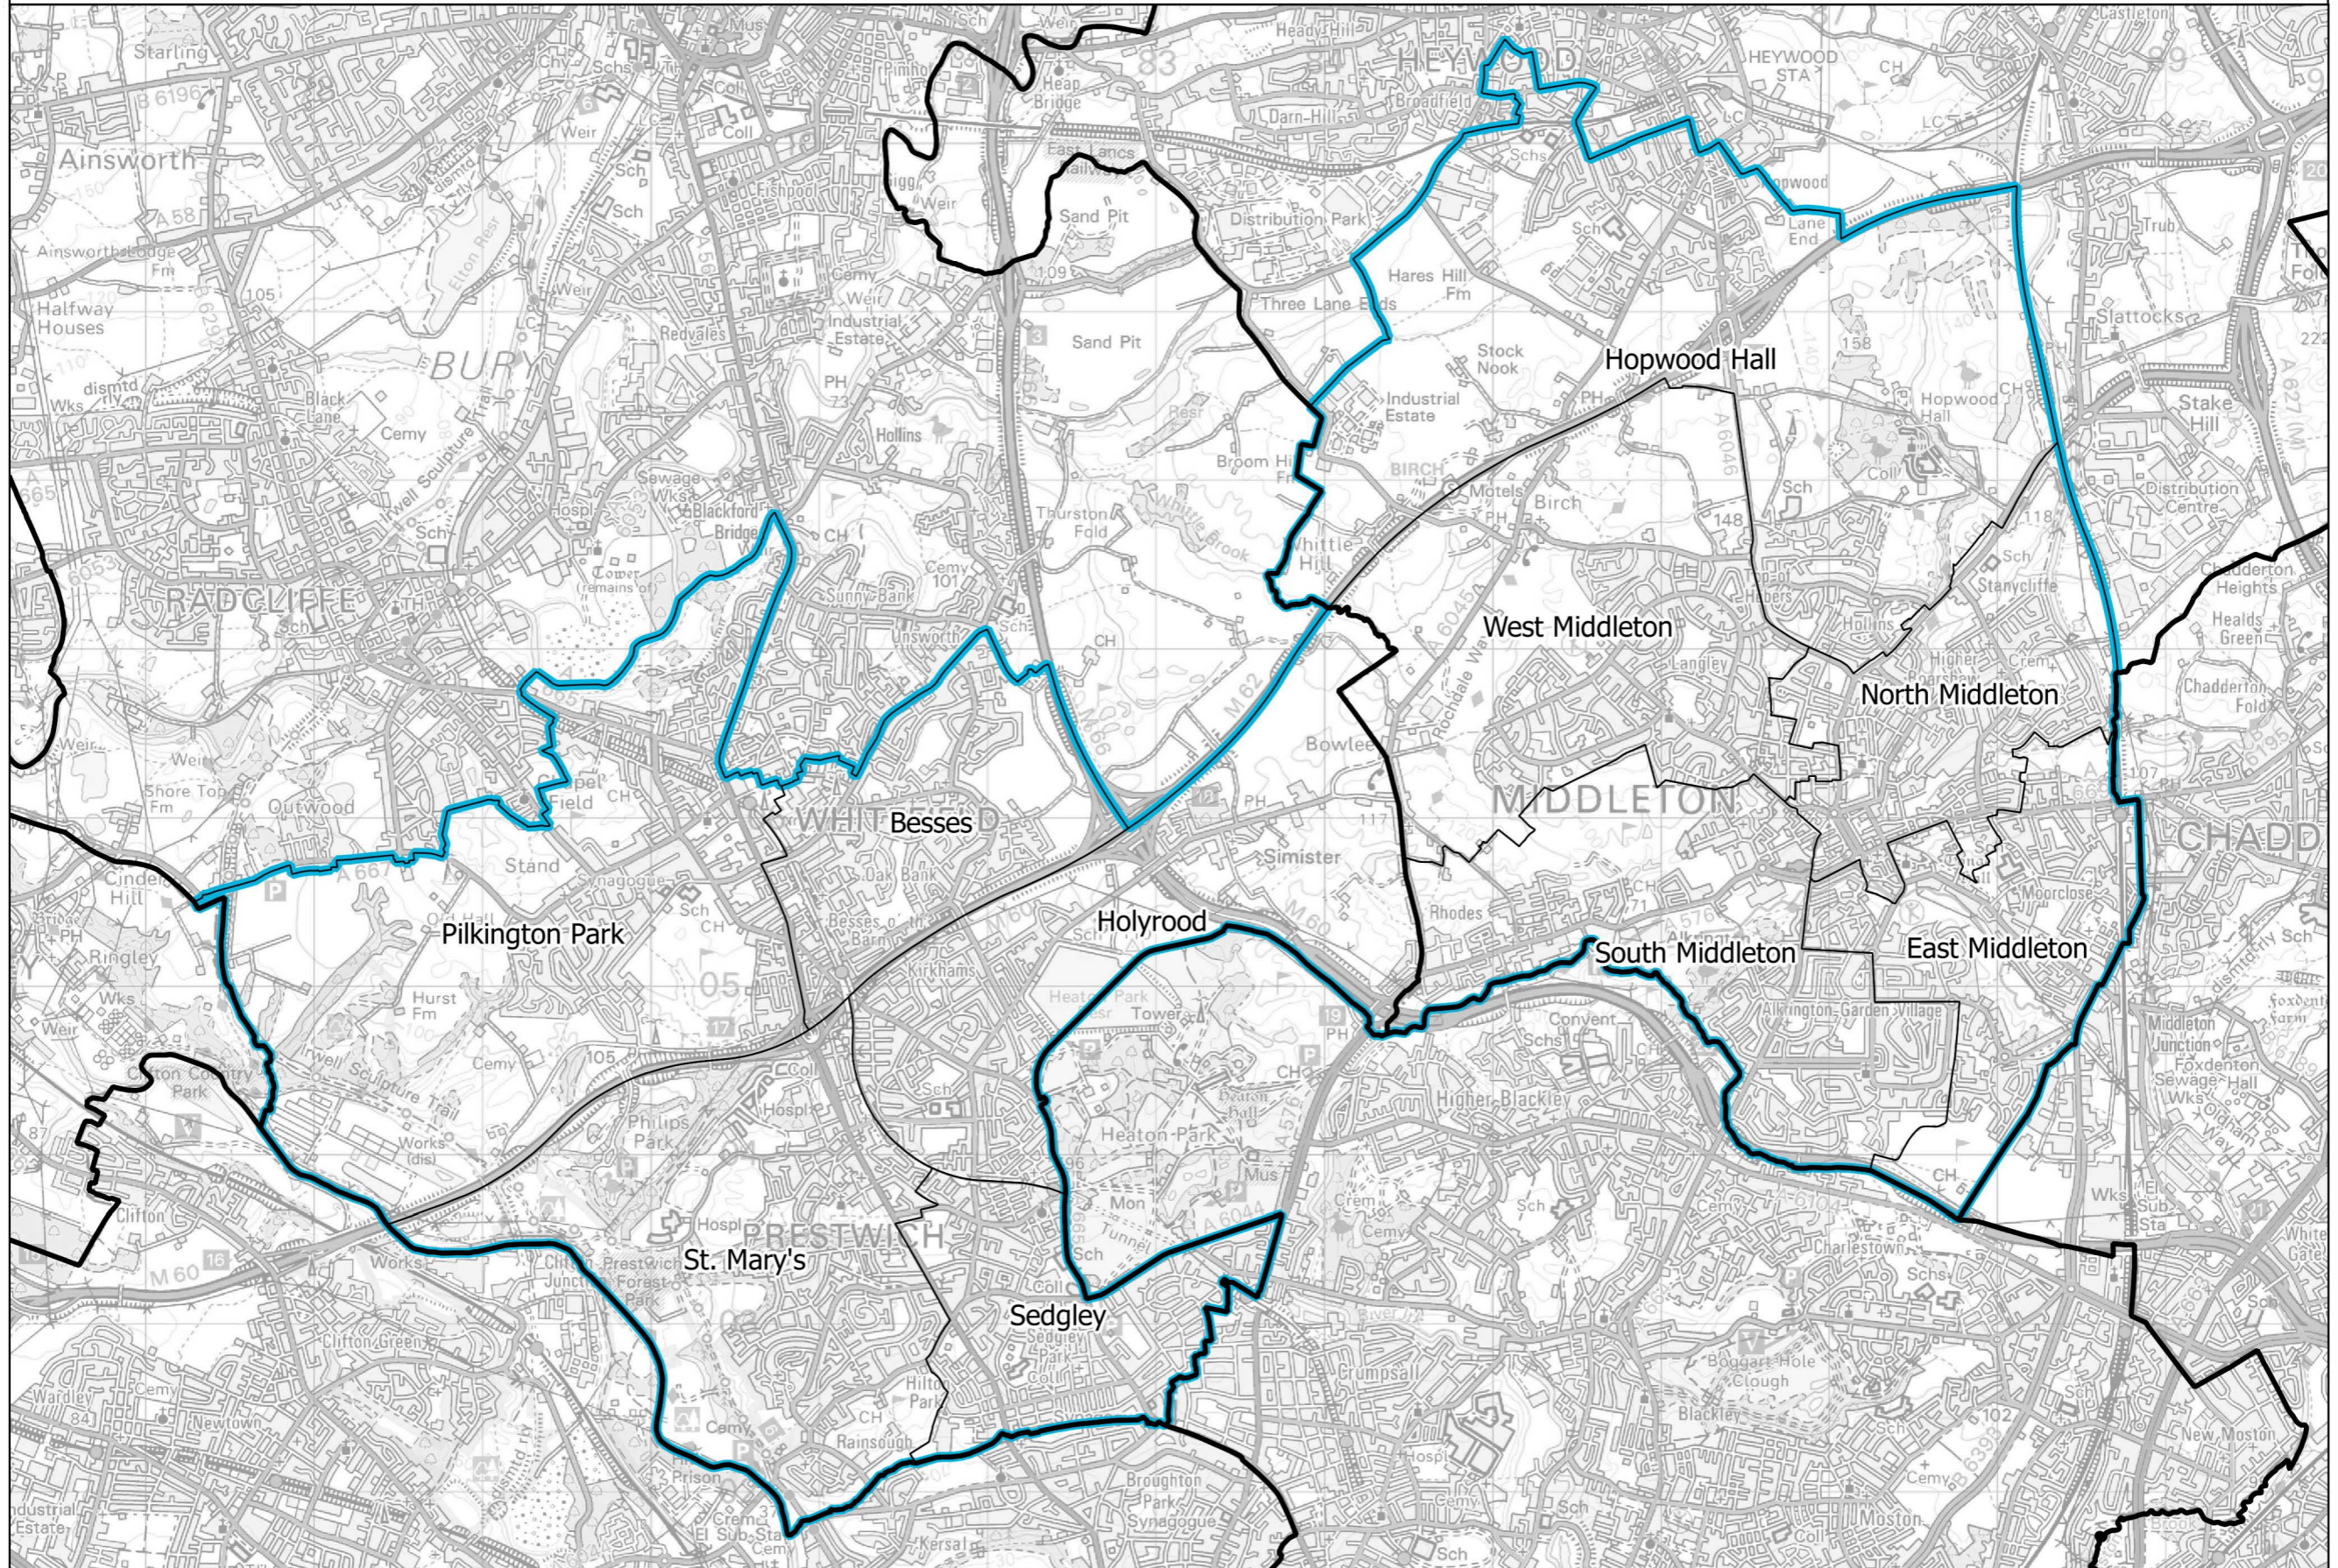

Boundary Commission for England - North West Region
Revised Proposal
Prestwich and Middleton Borough Constituency - Electorate 77,122

— Constituency — Local authorities — Wards

This map is reproduced from Ordnance Survey material with the permission of Ordnance Survey on behalf of the controller of Her Majesty's Stationery Office (C) Crown Copyright 2017. All rights reserved. Unauthorised reproduction infringes Crown copyright and may lead to prosecution or civil proceedings. Boundary Commission for England 100018289. 2017.