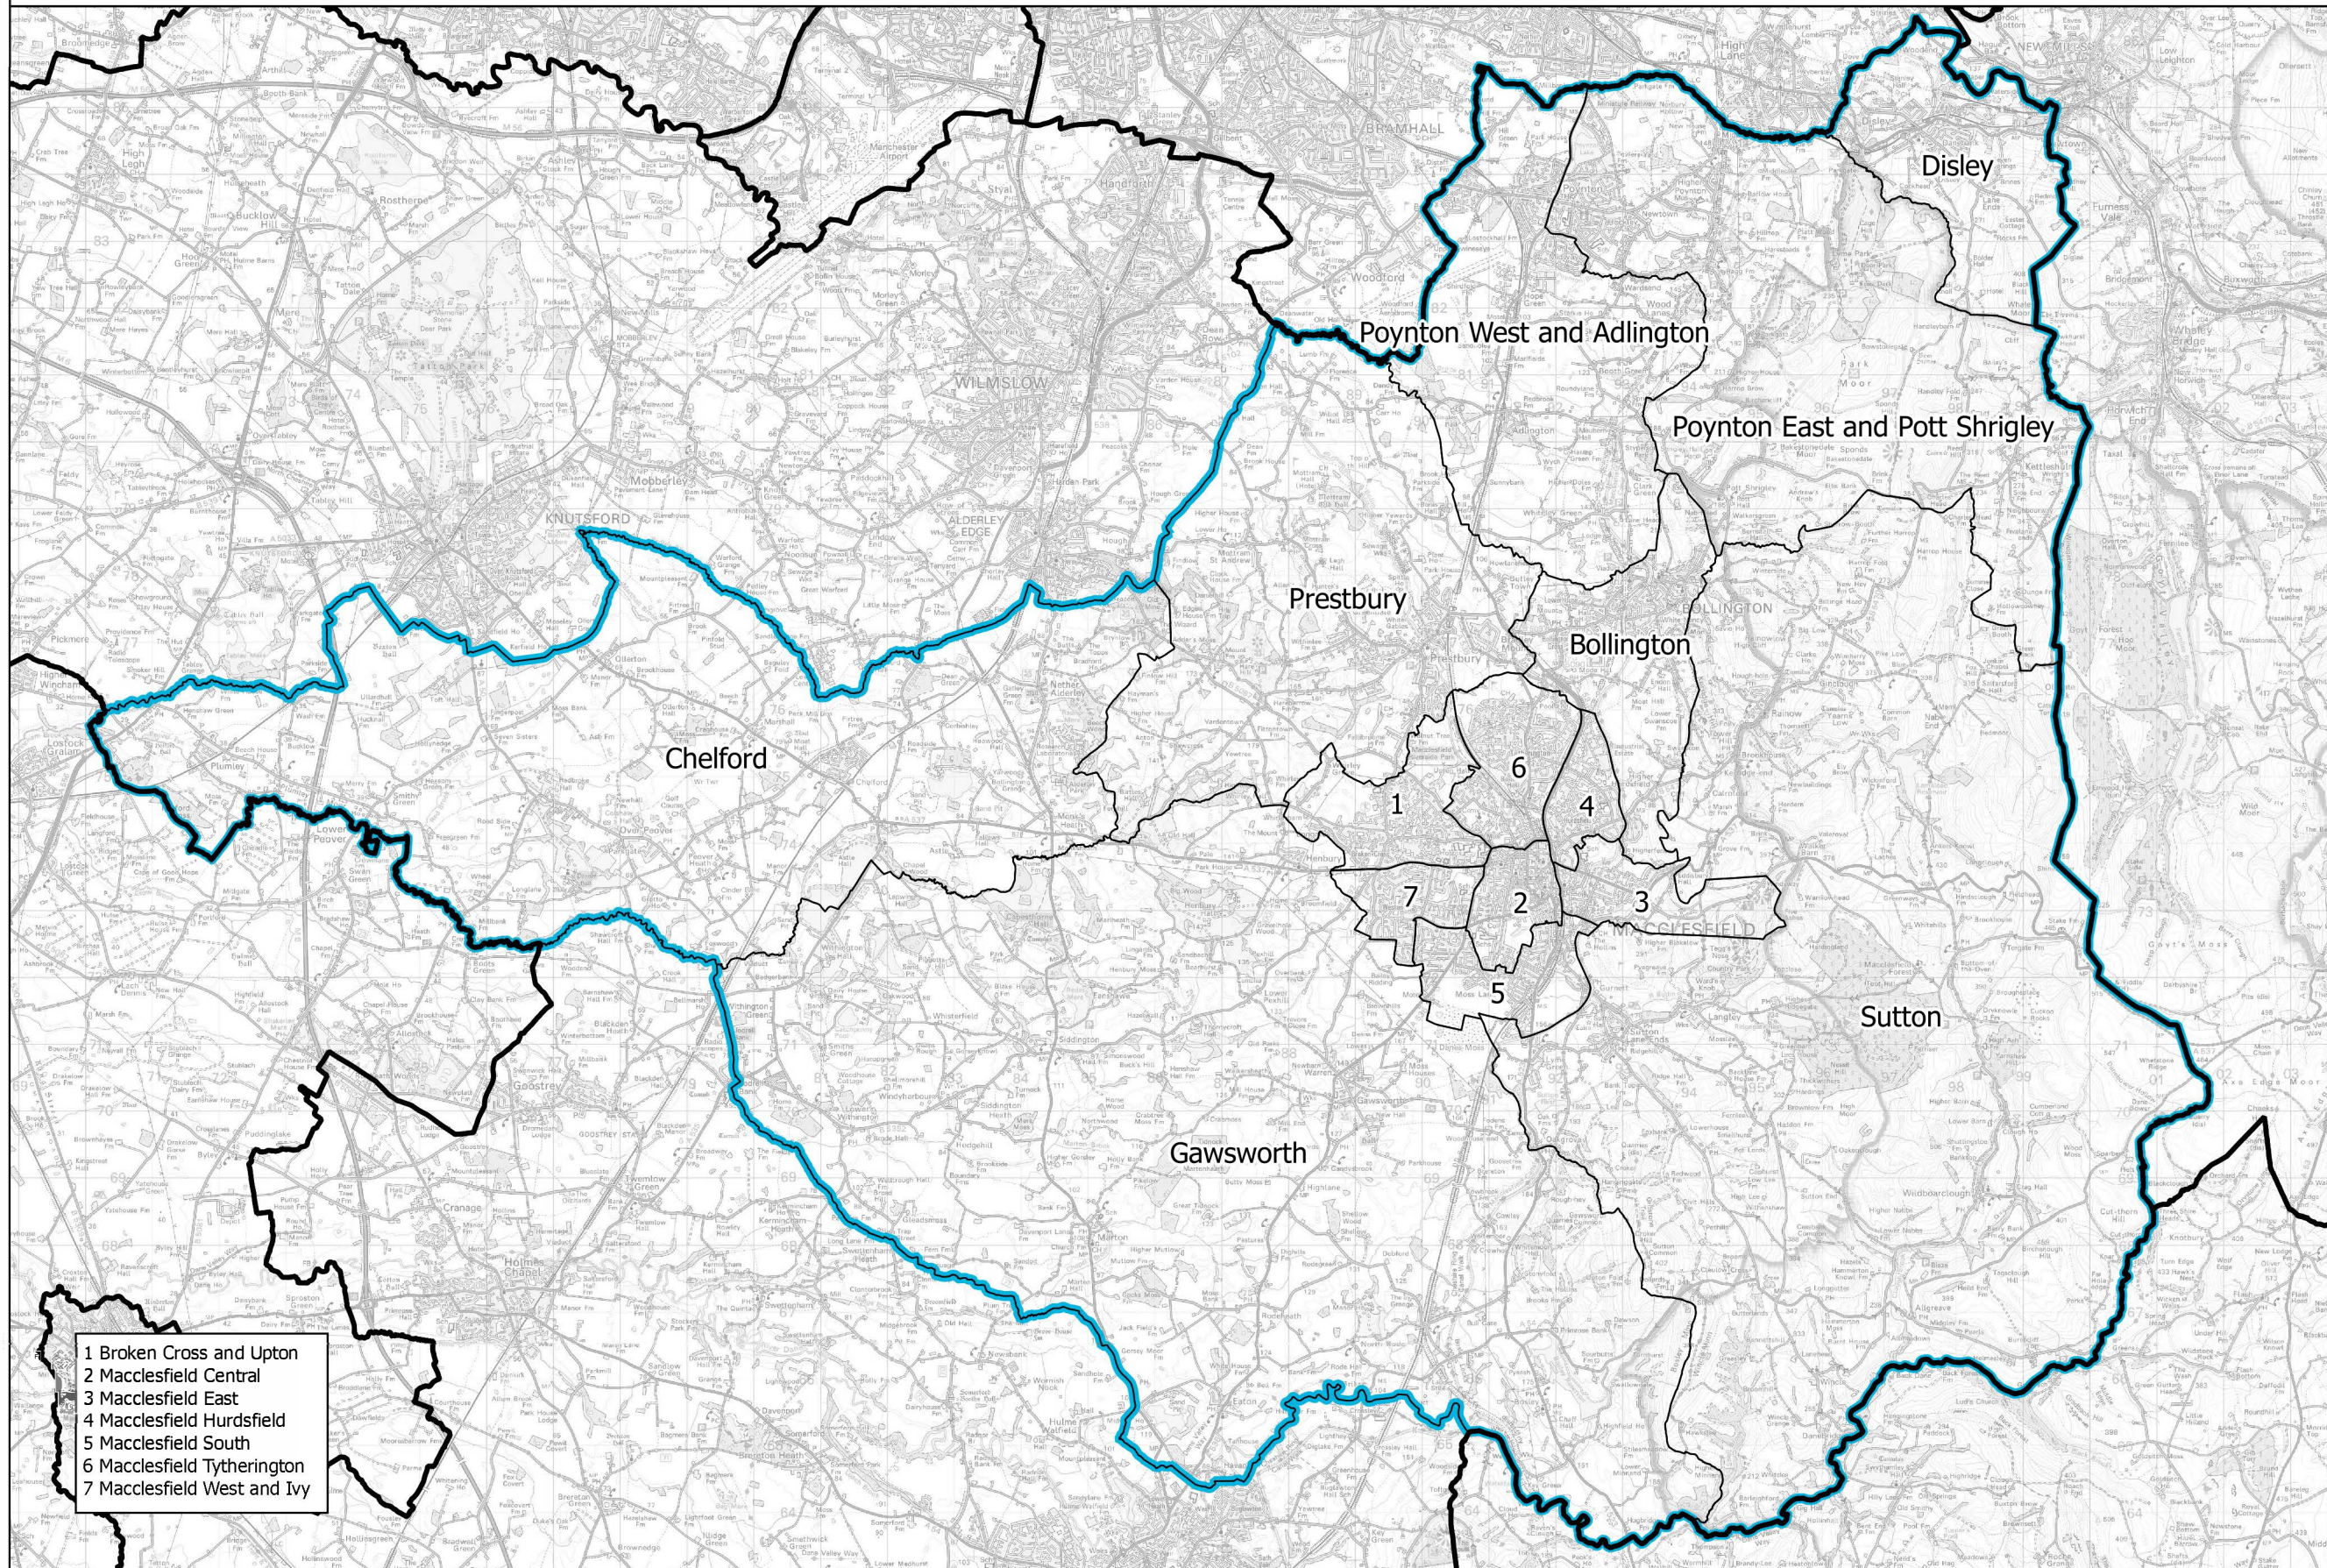

Boundary Commission for England - North West Region
Revised Proposal
Macclesfield County Constituency - Electorate 72,751

- 1 Broken Cross and Upton
- 2 Macclesfield Central
- 3 Macclesfield East
- 4 Macclesfield Hurdfield
- 5 Macclesfield South
- 6 Macclesfield Tytherington
- 7 Macclesfield West and Ivy

— Constituency
 Local authorities
 Wards

This map is reproduced from Ordnance Survey material with the permission of Ordnance Survey on behalf of the controller of Her Majesty's Stationery Office (C) Crown Copyright 2017. All rights reserved. Unauthorised reproduction infringes Crown copyright and may lead to prosecution or civil proceedings. Boundary Commission for England 100018289. 2017.