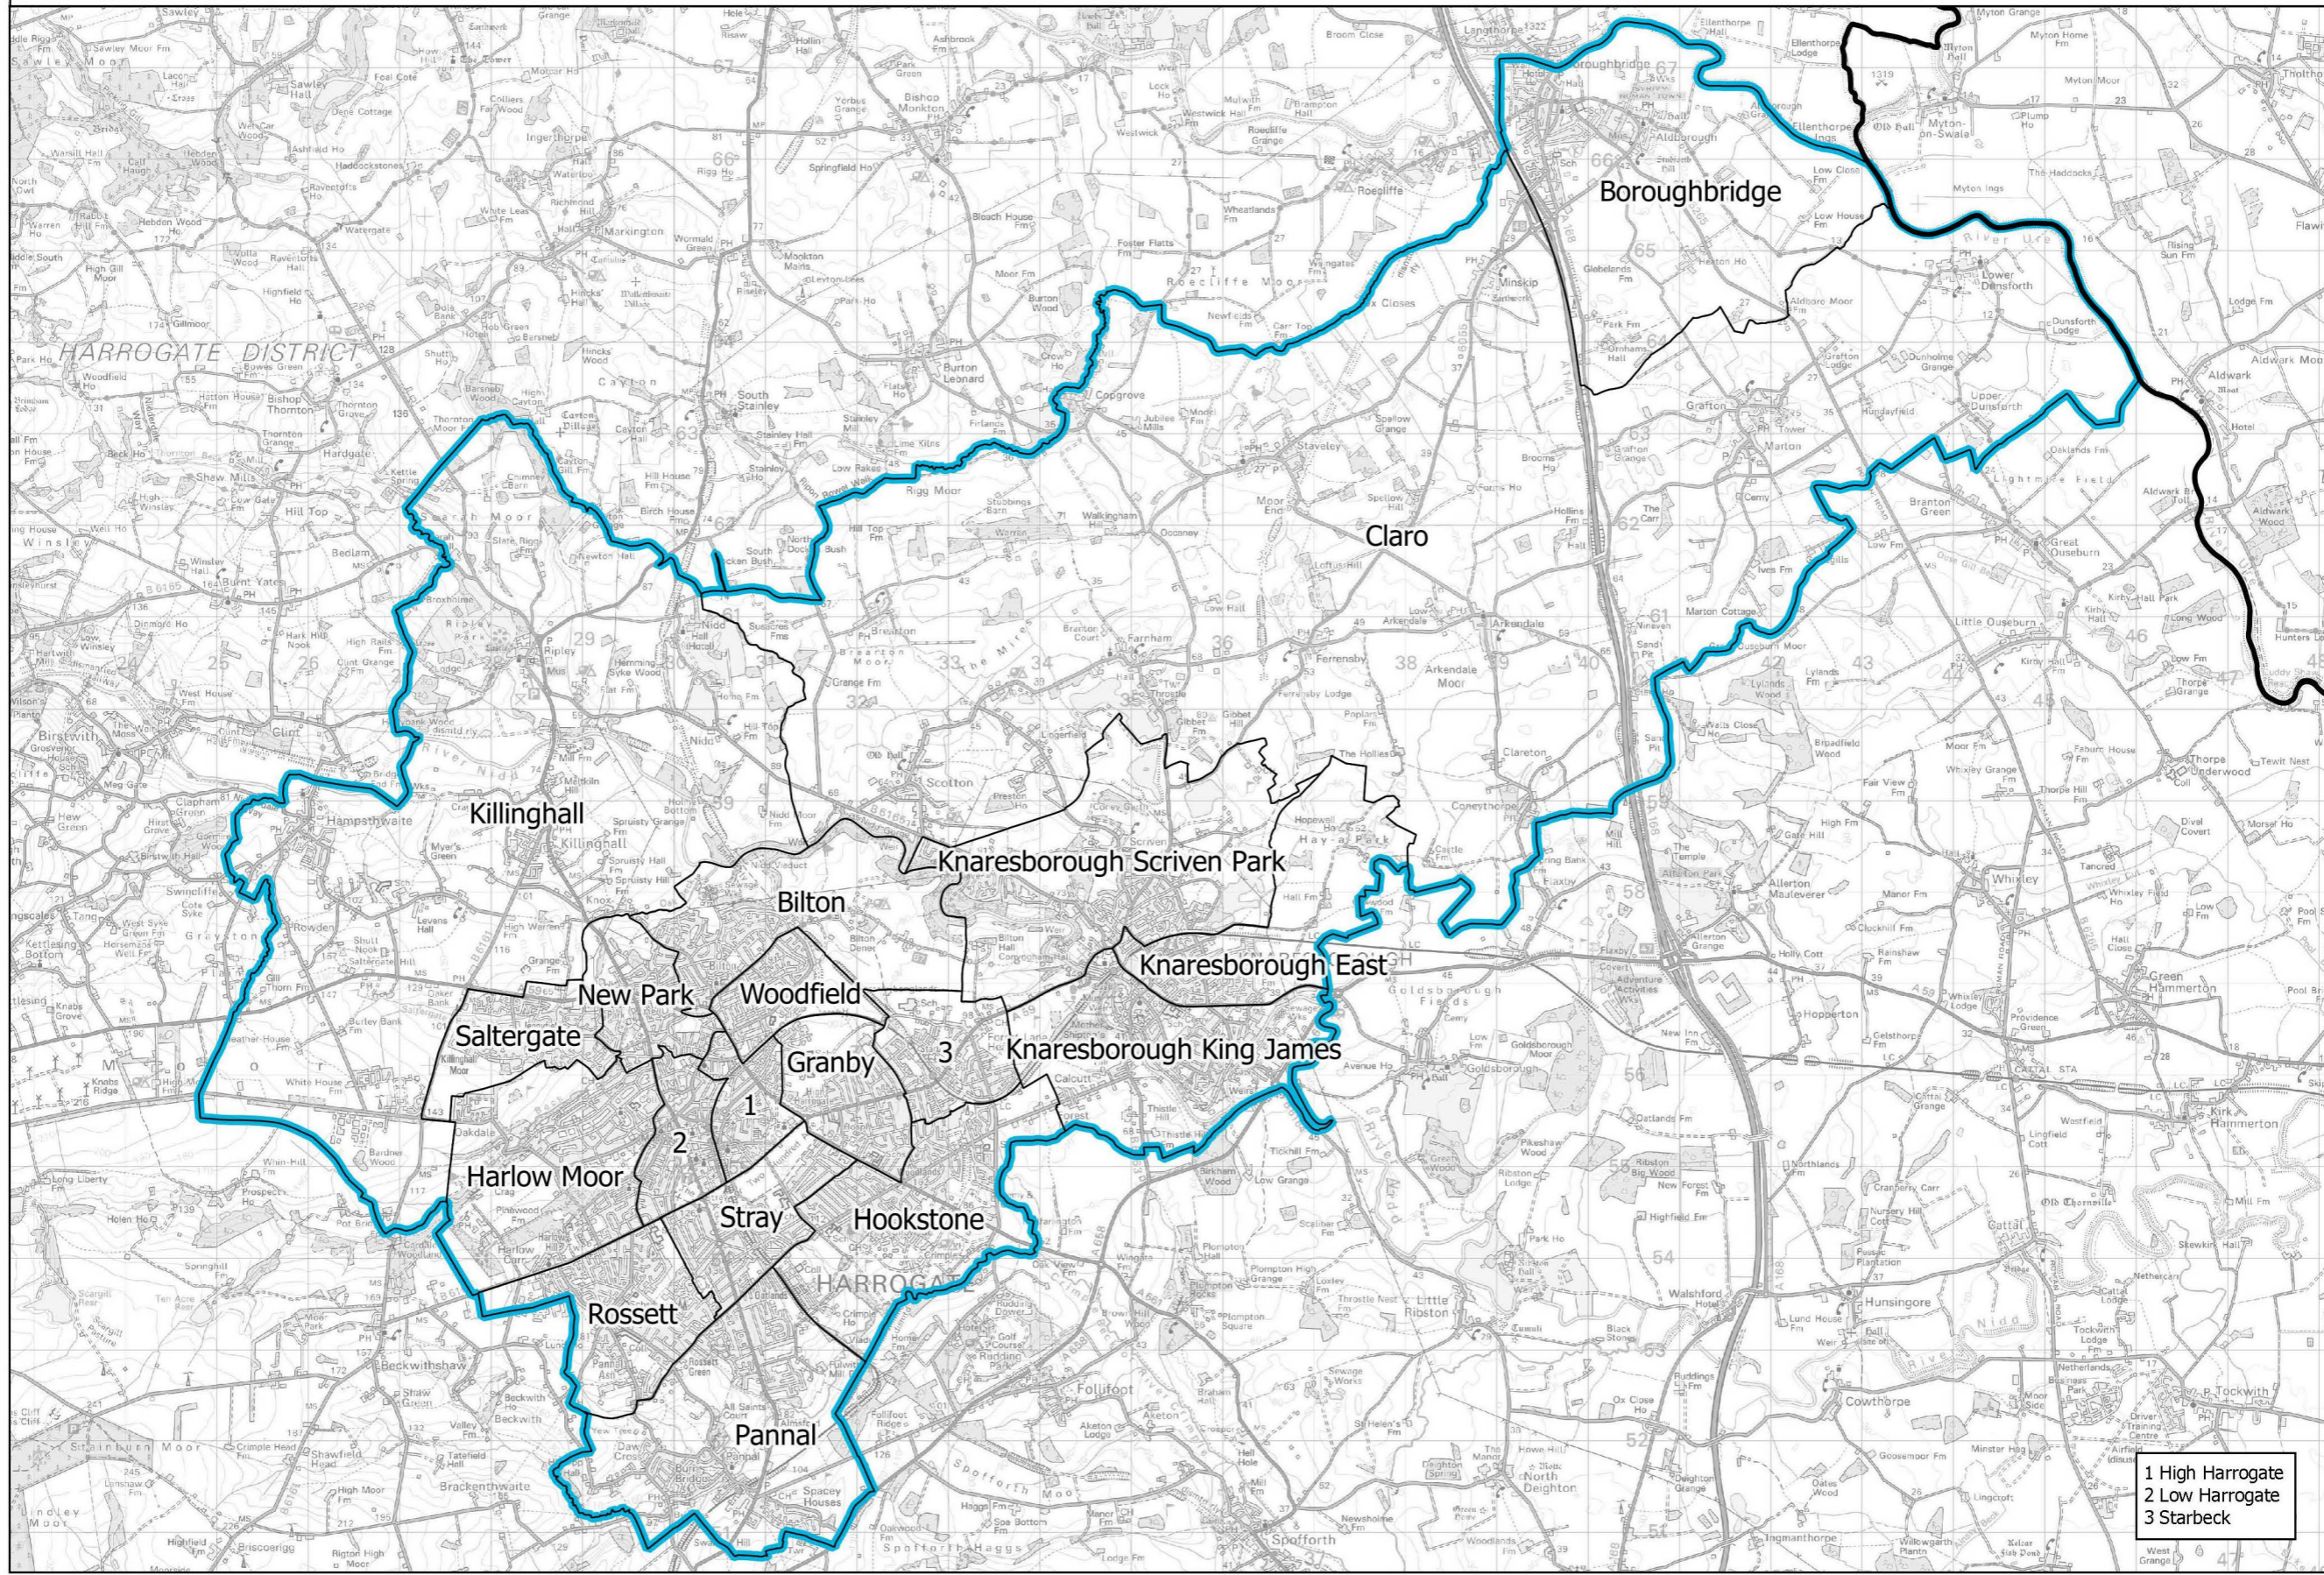

Boundary Commission for England - Yorkshire and the Humber Region
Revised Proposal
Harrogate and Knaresborough County Constituency - Electorate 74,319

— Constituency — Local authorities — Wards

This map is reproduced from Ordnance Survey material with the permission of Ordnance Survey on behalf of the controller of Her Majesty's Stationery Office (C) Crown Copyright 2017. All rights reserved. Unauthorised reproduction infringes Crown copyright and may lead to prosecution or civil proceedings. Boundary Commission for England 100018289. 2017.

Harrogate and Knaresborough CC